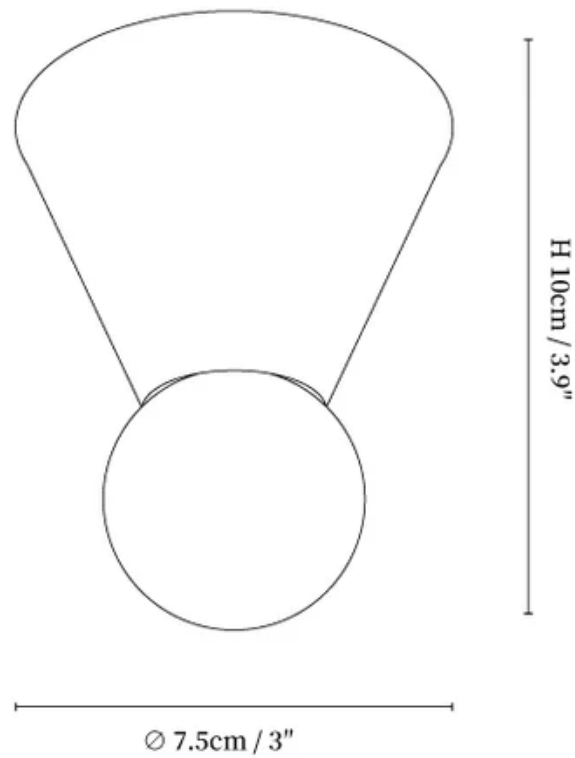

SPECIFICATION SHEET

SPECIFICATION DETAILS

*For custom options, consult factory for details

Fixture Dimensions	Ø 3" x H 3.9"
Light source	E26 or E27.
Wattage	MAX 40W incandescent bulb or LED equivalent.
Voltage	AC 110-240V
Mounting	Hardwired.
Dimming	Please purchase dimmable light bulbs separately.
Control method	Compatible with common wall switches(not included)
Finishes	Gold, Black.
Shade Details	White
Material	Metal, Glass