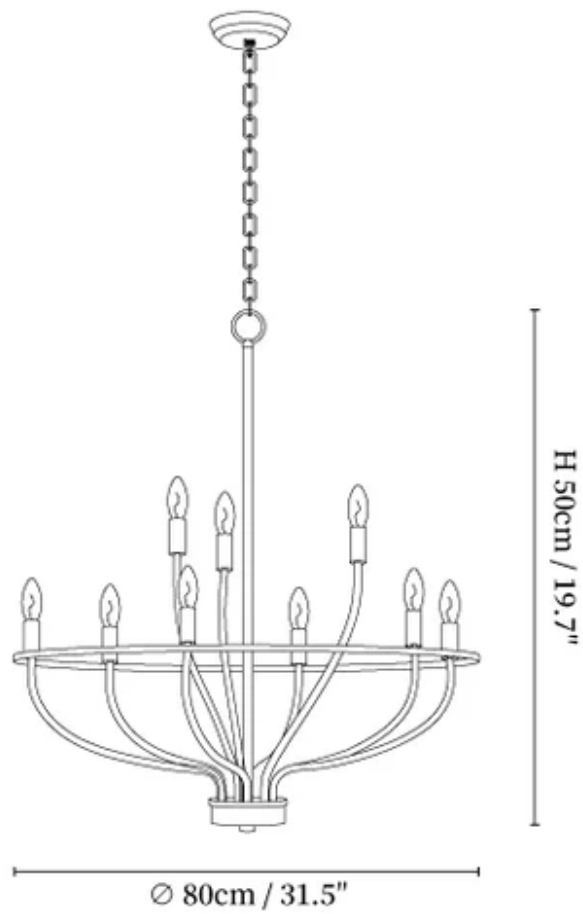

SPECIFICATION SHEET

SPECIFICATION DETAILS

*For custom options, consult factory for details

Fixture Dimensions	Ø23.6" x H 19.7" (6 heads)
Light source	E14.
Wattage	15W incandescent bulb or LED equivalent.
Voltage	AC 110-240V
Mounting	Ceiling.
Dimming	Compatible with dimmable bulbs (bulb not included)
Control method	Compatible with common wall switches(
Finishes	Brass, Black.
Shade Details	Clear.
Material	Brass.
Hanging Length	Suspension chain length is 30cm/11.8", the length can be specified according to needs

SPECIFICATION SHEET

SPECIFICATION DETAILS

*For custom options, consult factory for details

Fixture Dimensions	Ø31.5" x H 19.7"(9 heads)
Light source	E14.
Wattage	15W incandescent bulb or LED equivalent.
Voltage	AC 110-240V
Mounting	Ceiling.
Dimming	Compatible with dimmable bulbs (bulb not included)
Control method	Compatible with common wall switches(
Finishes	Brass, Black.
Shade Details	Clear.
Material	Brass.
Hanging Length	Suspension chain length is 50cm/19.7", the length can be specified according to needs

SPECIFICATION SHEET

SPECIFICATION DETAILS

*For custom options, consult factory for details

Fixture Dimensions	Ø35.4" x H 19.7" (12 heads)
Light source	E14.
Wattage	15W incandescent bulb or LED equivalent.
Voltage	AC 110-240V
Mounting	Ceiling.
Dimming	Compatible with dimmable bulbs (bulb not included)
Control method	Compatible with common wall switches (
Finishes	Brass, Black.
Shade Details	Clear.
Material	Brass.
Hanging Length	Suspension chain length is 30cm/11.8", the length can be specified according to needs