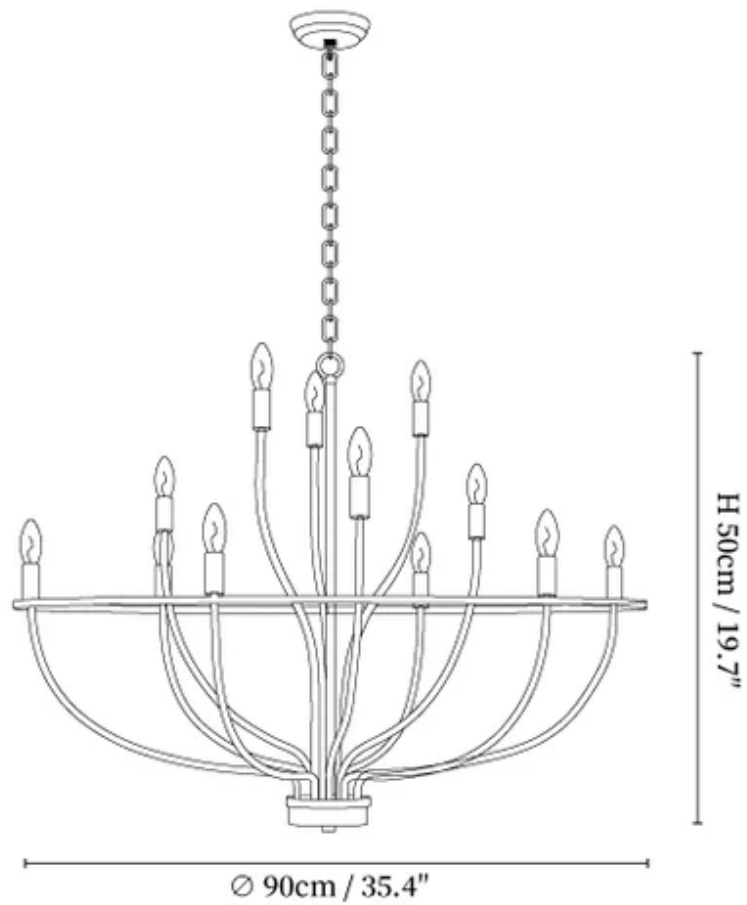

SPECIFICATION SHEET

SPECIFICATION DETAILS

*For custom options, consult factory for details

Fixture Dimensions	Ø23.6" x H 19.7" (6 heads)
Light source	E14.
Wattage	15W incandescent bulb or LED equivalent.
Voltage	AC 110-240V
Mounting	Ceiling.
Dimming	Compatible with dimmable bulbs (bulb not included)
Control method	Compatible with common wall switches(
Finishes	Brass, Black.
Shade Details	Clear.
Material	Brass.
Hanging Length	Suspension chain length is 30cm/11.8", the length can be specified according to needs

SPECIFICATION SHEET

SPECIFICATION DETAILS

*For custom options, consult factory for details

Fixture Dimensions	Ø31.5" x H 19.7"(9 heads)
Light source	E14.
Wattage	15W incandescent bulb or LED equivalent.
Voltage	AC 110-240V
Mounting	Ceiling.
Dimming	Compatible with dimmable bulbs (bulb not included)
Control method	Compatible with common wall switches(
Finishes	Brass, Black.
Shade Details	Clear.
Material	Brass.
Hanging Length	Suspension chain length is 50cm/19.7", the length can be specified according to needs

SPECIFICATION SHEET

SPECIFICATION DETAILS

*For custom options, consult factory for details

Fixture Dimensions	Ø35.4" x H 19.7" (12 heads)
Light source	E14.
Wattage	15W incandescent bulb or LED equivalent.
Voltage	AC 110-240V
Mounting	Ceiling.
Dimming	Compatible with dimmable bulbs (bulb not included)
Control method	Compatible with common wall switches (
Finishes	Brass, Black.
Shade Details	Clear.
Material	Brass.
Hanging Length	Suspension chain length is 30cm/11.8", the length can be specified according to needs