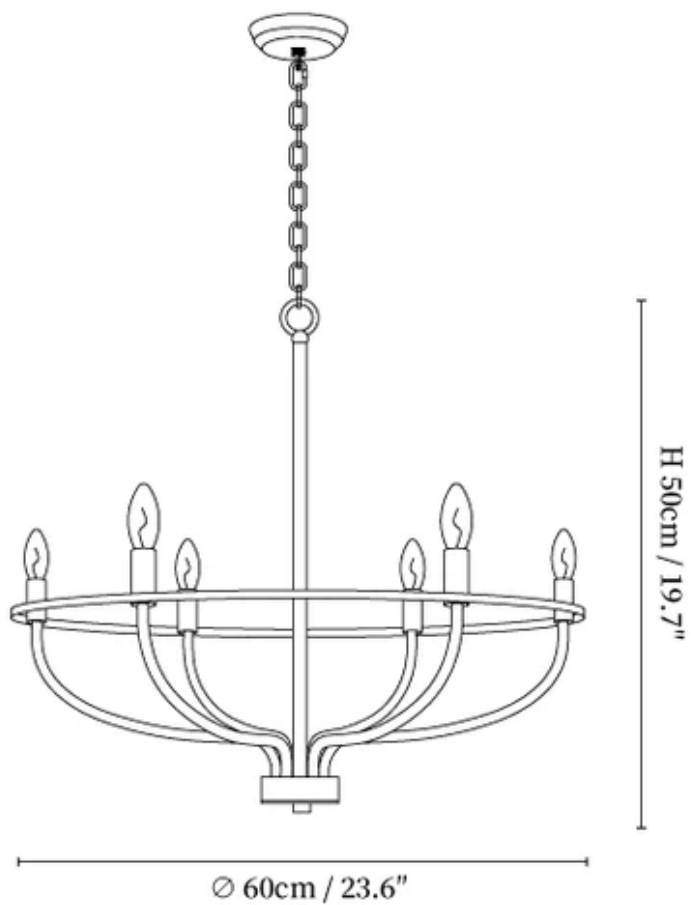

SPECIFICATION SHEET

SPECIFICATION DETAILS

*For custom options, consult factory for details

Fixture Dimensions	Ø23.6" x H 19.7" (6 heads)
Light source	E14.
Wattage	15W incandescent bulb or LED equivalent.
Voltage	AC 110-240V
Mounting	Ceiling.
Dimming	Compatible with dimmable bulbs (bulb not included)
Control method	Compatible with common wall switches(
Finishes	Brass, Black.
Shade Details	Clear.
Material	Brass.
Hanging Length	Suspension chain length is 30cm/11.8", the length can be specified according to needs

SPECIFICATION SHEET

SPECIFICATION DETAILS

*For custom options, consult factory for details

Fixture Dimensions	Ø31.5" x H 19.7"(9 heads)
Light source	E14.
Wattage	15W incandescent bulb or LED equivalent.
Voltage	AC 110-240V
Mounting	Ceiling.
Dimming	Compatible with dimmable bulbs (bulb not included)
Control method	Compatible with common wall switches(
Finishes	Brass, Black.
Shade Details	Clear.
Material	Brass.
Hanging Length	Suspension chain length is 50cm/19.7", the length can be specified according to needs

SPECIFICATION SHEET

SPECIFICATION DETAILS

*For custom options, consult factory for details

Fixture Dimensions	Ø35.4" x H 19.7" (12 heads)
Light source	E14.
Wattage	15W incandescent bulb or LED equivalent.
Voltage	AC 110-240V
Mounting	Ceiling.
Dimming	Compatible with dimmable bulbs (bulb not included)
Control method	Compatible with common wall switches (
Finishes	Brass, Black.
Shade Details	Clear.
Material	Brass.
Hanging Length	Suspension chain length is 30cm/11.8", the length can be specified according to needs