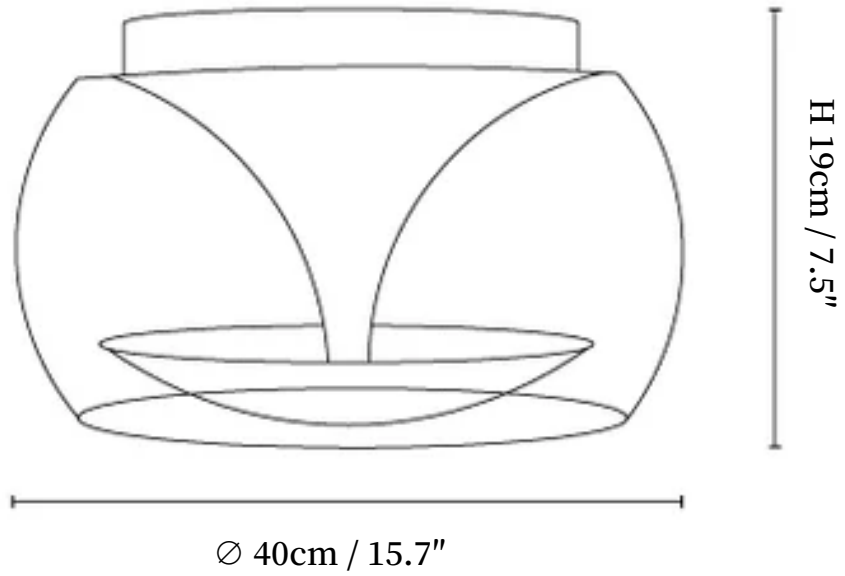

SPECIFICATION SHEET

SPECIFICATION DETAILS

*For custom options, consult factory for details

Fixture Dimensions	Ø 13.8" x H 7.5", Ø 15.7" x H 7.5"
Light source	Integrated LED
Wattage	~30/36W
Voltage	AC 110-240V
Dimming	Not supported
CRI(Ra)	90+CRI
Mounting	Hardwired.
LED Rated Life	30000 hours
Color Temperature	Warm Light (3000K), Neutral Light (4000K), Cool Light (6000K)
Control method	Compatible with common wall switches (not included)
Finishes	Chrome, White.
Shade Details	Clear.
Material	Metal, Glass.