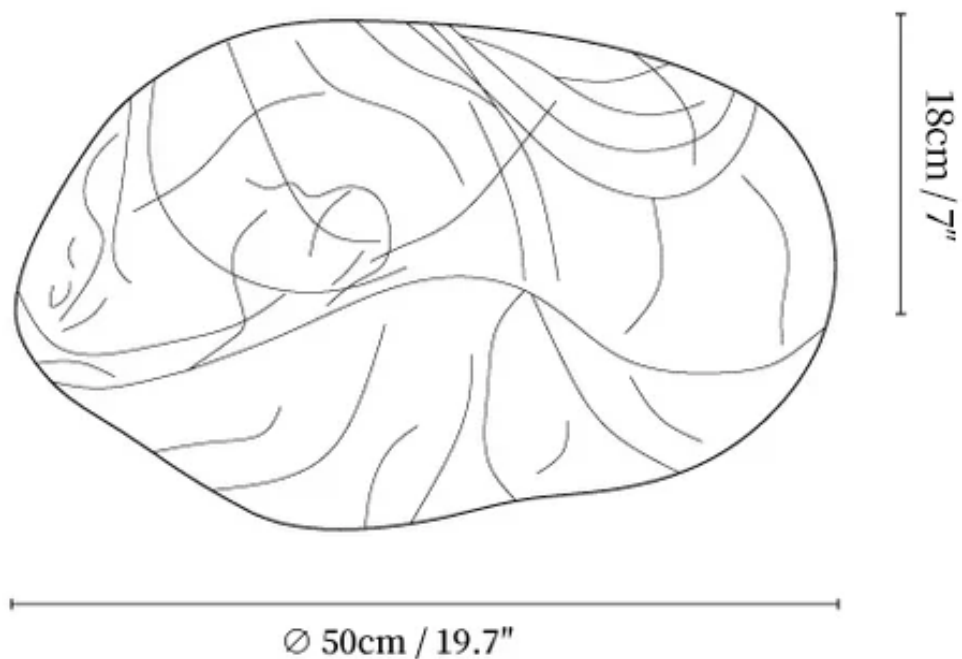

SPECIFICATION SHEET

SPECIFICATION DETAILS

*For custom options, consult factory for details

Fixture Dimensions	D 19.7" x H 7"
Light source	Integrated LED
Wattage	~20W
Voltage	AC 110-240V
Dimming	Not supported
CRI(Ra)	90+CRI
Mounting	Hardwired.
LED Rated Life	30000 hours
Color Temperature	Warm Light (3000K), Neutral Light (4000K), Cool Light (6000K)
Control method	Compatible with common wall switches (not included)
Finishes	White.
Shade Details	White.
Material	Metal, Natural Mulberry Silk.