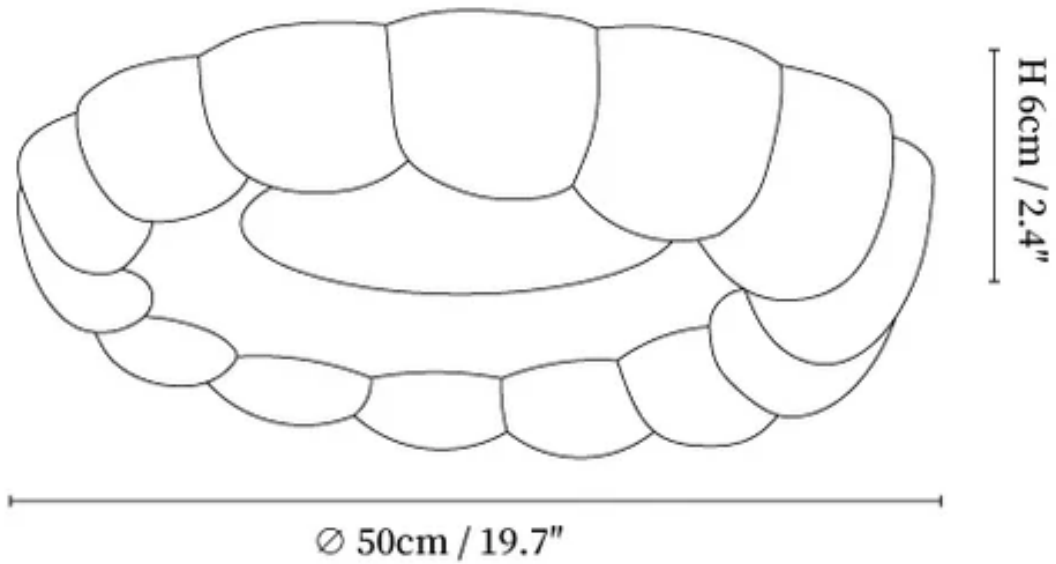

SPECIFICATION SHEET

SPECIFICATION DETAILS

*For custom options, consult factory for details

Fixture Dimensions	D 19.7" x H 2.4"
Light source	Integrated LED
Wattage	~42W
Voltage	AC 110-240V
Dimming	Not supported
CRI(Ra)	90+CRI
Mounting	Hardwired.
LED Rated Life	30000 hours
Color Temperature	Warm Light (3000K), Neutral Light (4000K), Cool Light (6000K)
Control method	Compatible with common wall switches(not included)
Finishes	Hydrographic Walnut Wood Grain Finish, Hydrographic Nature Wood Grain Finish.
Shade Details	White.
Material	Metal, Acrylic.

SPECIFICATION SHEET

SPECIFICATION DETAILS

*For custom options, consult factory for details

Fixture Dimensions	D 19.7" x H 2.4"
Light source	Integrated LED
Wattage	~42W
Voltage	AC 110-240V
Dimming	Not supported
CRI(Ra)	90+CRI
Mounting	Hardwired.
LED Rated Life	30000 hours
Color Temperature	Warm Light (3000K), Neutral Light (4000K), Cool Light (6000K)
Control method	Compatible with common wall switches (not included)
Finishes	Hydrographic Walnut Wood Grain Finish, Hydrographic Nature Wood Grain Finish.
Shade Details	White.
Material	Metal, Acrylic.