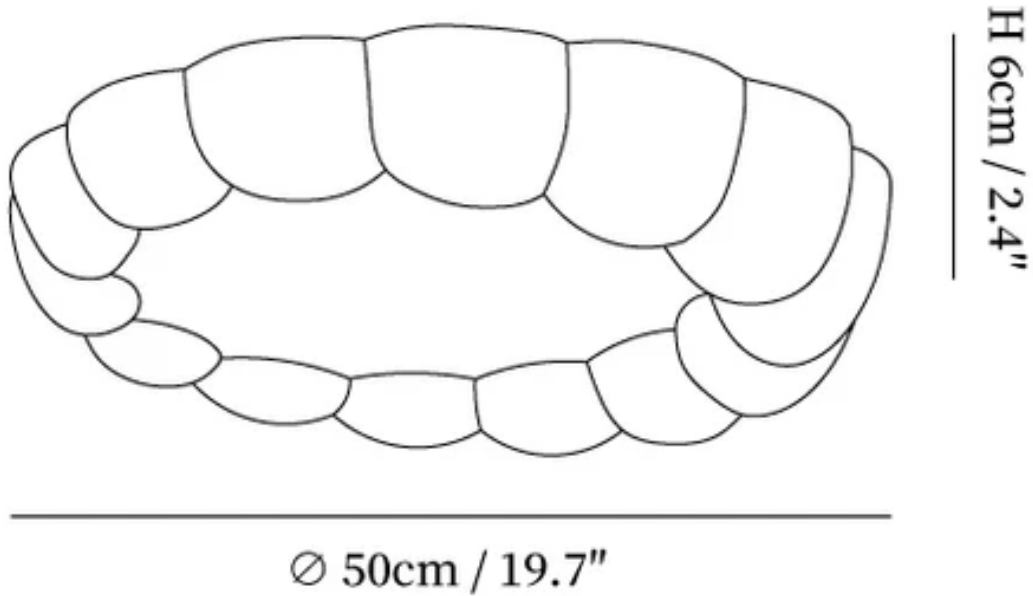

SPECIFICATION SHEET

SPECIFICATION DETAILS

*For custom options, consult factory for details

Fixture Dimensions	D 19.7" x H 2.4"
Light source	Integrated LED
Wattage	~42W
Voltage	AC 110-240V
Dimming	Not supported
CRI(Ra)	90+CRI
Mounting	Hardwired.
LED Rated Life	30000 hours
Color Temperature	Warm Light (3000K), Neutral Light (4000K), Cool Light (6000K)
Control method	Compatible with common wall switches(not included)
Finishes	Hydrographic Walnut Wood Grain Finish, Hydrographic Nature Wood Grain Finish.
Shade Details	White.
Material	Metal, Acrylic.

SPECIFICATION SHEET

SPECIFICATION DETAILS

*For custom options, consult factory for details

Fixture Dimensions	D 19.7" x H 2.4"
Light source	Integrated LED
Wattage	~42W
Voltage	AC 110-240V
Dimming	Not supported
CRI(Ra)	90+CRI
Mounting	Hardwired.
LED Rated Life	30000 hours
Color Temperature	Warm Light (3000K), Neutral Light (4000K), Cool Light (6000K)
Control method	Compatible with common wall switches (not included)
Finishes	Hydrographic Walnut Wood Grain Finish, Hydrographic Nature Wood Grain Finish.
Shade Details	White.
Material	Metal, Acrylic.