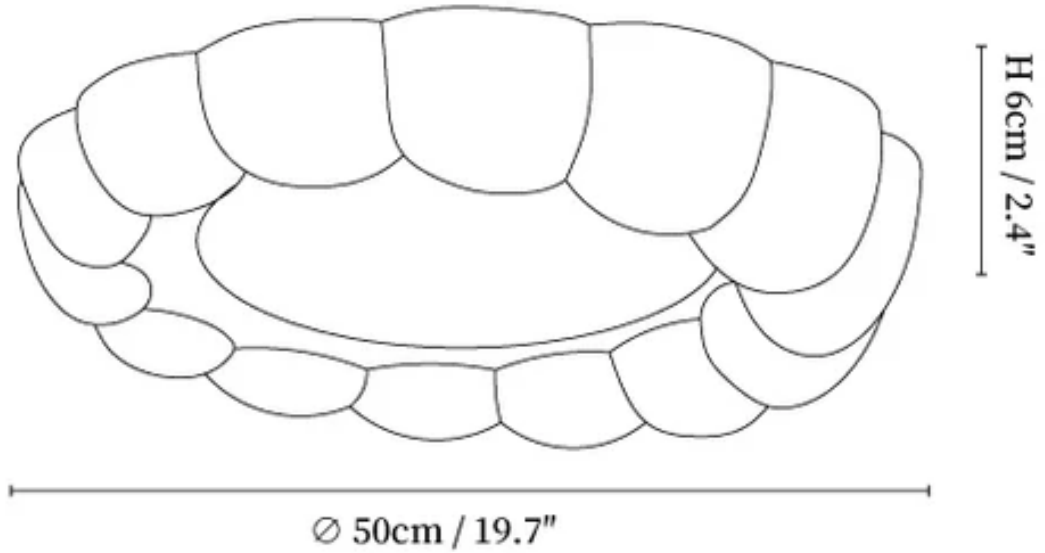

SPECIFICATION SHEET

SPECIFICATION DETAILS

*For custom options, consult factory for details

Fixture Dimensions	D 19.7" x H 2.4"
Light source	Integrated LED
Wattage	~42W
Voltage	AC 110-240V
Dimming	Not supported
CRI(Ra)	90+CRI
Mounting	Hardwired.
LED Rated Life	30000 hours
Color Temperature	Warm Light (3000K), Neutral Light (4000K), Cool Light (6000K)
Control method	Compatible with common wall switches(not included)
Finishes	Hydrographic Walnut Wood Grain Finish, Hydrographic Nature Wood Grain Finish.
Shade Details	White.
Material	Metal, Acrylic.

SPECIFICATION SHEET

SPECIFICATION DETAILS

*For custom options, consult factory for details

Fixture Dimensions	D 19.7" x H 2.4"
Light source	Integrated LED
Wattage	~42W
Voltage	AC 110-240V
Dimming	Not supported
CRI(Ra)	90+CRI
Mounting	Hardwired.
LED Rated Life	30000 hours
Color Temperature	Warm Light (3000K), Neutral Light (4000K), Cool Light (6000K)
Control method	Compatible with common wall switches (not included)
Finishes	Hydrographic Walnut Wood Grain Finish, Hydrographic Nature Wood Grain Finish.
Shade Details	White.
Material	Metal, Acrylic.