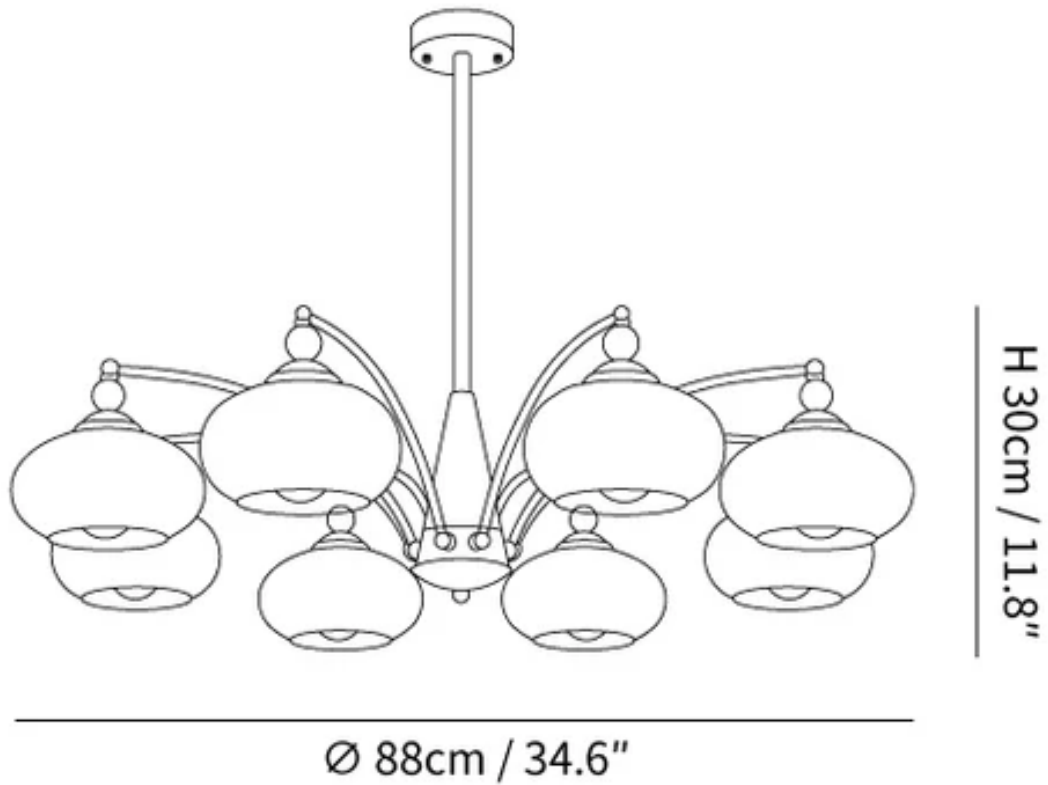

SPECIFICATION SHEET

SPECIFICATION DETAILS

*For custom options, consult factory for details

Fixture Dimensions	D 22.8" x H 11.8" (19 heads)
Light source	G4 (bulb not included).
Wattage	~3W incandescent bulb or LED equivalent.
Voltage	AC 110-240V
Mounting	Hardwired.
Dimming	Compatible with dimmable bulbs (bulb not included)
Control method	Compatible with common wall switches (not included)
Finishes	Gold, Walnut Color.
Shade Details	White, Caramel Color.
Material	Glass, Wood, Metal.
Wire Length	Suspension rod length 50cm/19.7", and can be spliced as needed.

SPECIFICATION SHEET

SPECIFICATION DETAILS

*For custom options, consult factory for details

Fixture Dimensions	D 29.9" x H 11.8"(19 heads)
Light source	G4 (bulb not included).
Wattage	~3W incandescent bulb or LED equivalent.
Voltage	AC 110-240V
Mounting	Hardwired.
Dimming	Compatible with dimmable bulbs (bulb not included)
Control method	Compatible with common wall switches (not included)
Finishes	Gold, Walnut Color.
Shade Details	White, Caramel Color.
Material	Glass, Wood, Metal.
Wire Length	Suspension rod length 50cm/19.7", and can be spliced as needed.

SPECIFICATION SHEET

SPECIFICATION DETAILS

*For custom options, consult factory for details

Fixture Dimensions	D 36.6" x H 11.8"(19 heads)
Light source	G4 (bulb not included).
Wattage	~3W incandescent bulb or LED equivalent.
Voltage	AC 110-240V
Mounting	Hardwired.
Dimming	Compatible with dimmable bulbs (bulb not included)
Control method	Compatible with common wall switches(not included)
Finishes	Gold, Walnut Color.
Shade Details	White, Caramel Color.
Material	Glass, Wood, Metal.
Wire Length	Suspension rod length 50cm/19.7", and can be spliced as needed.