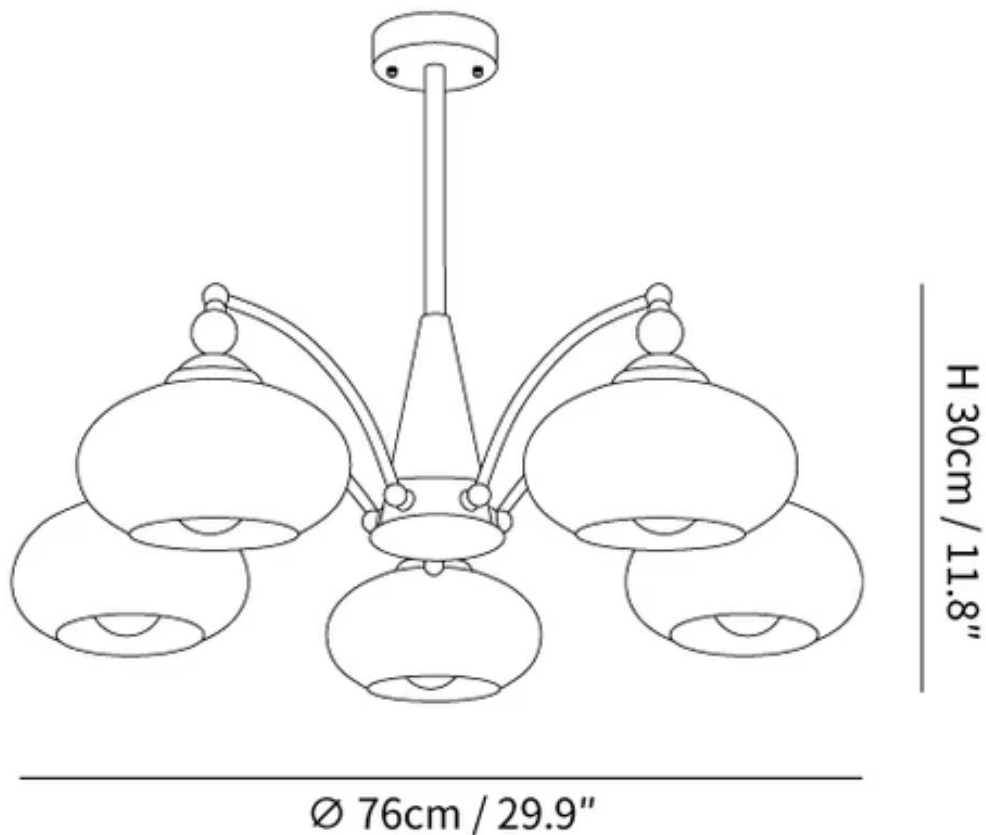

SPECIFICATION SHEET

SPECIFICATION DETAILS

*For custom options, consult factory for details

Fixture Dimensions	D 22.8" x H 11.8" (19 heads)
Light source	G4 (bulb not included).
Wattage	~3W incandescent bulb or LED equivalent.
Voltage	AC 110-240V
Mounting	Hardwired.
Dimming	Compatible with dimmable bulbs (bulb not included)
Control method	Compatible with common wall switches (not included)
Finishes	Gold, Walnut Color.
Shade Details	White, Caramel Color.
Material	Glass, Wood, Metal.
Wire Length	Suspension rod length 50cm/19.7", and can be spliced as needed.

SPECIFICATION SHEET

SPECIFICATION DETAILS

*For custom options, consult factory for details

Fixture Dimensions	D 29.9" x H 11.8"(19 heads)
Light source	G4 (bulb not included).
Wattage	~3W incandescent bulb or LED equivalent.
Voltage	AC 110-240V
Mounting	Hardwired.
Dimming	Compatible with dimmable bulbs (bulb not included)
Control method	Compatible with common wall switches (not included)
Finishes	Gold, Walnut Color.
Shade Details	White, Caramel Color.
Material	Glass, Wood, Metal.
Wire Length	Suspension rod length 50cm/19.7", and can be spliced as needed.

SPECIFICATION SHEET

SPECIFICATION DETAILS

*For custom options, consult factory for details

Fixture Dimensions	D 36.6" x H 11.8"(19 heads)
Light source	G4 (bulb not included).
Wattage	~3W incandescent bulb or LED equivalent.
Voltage	AC 110-240V
Mounting	Hardwired.
Dimming	Compatible with dimmable bulbs (bulb not included)
Control method	Compatible with common wall switches(not included)
Finishes	Gold, Walnut Color.
Shade Details	White, Caramel Color.
Material	Glass, Wood, Metal.
Wire Length	Suspension rod length 50cm/19.7", and can be spliced as needed.