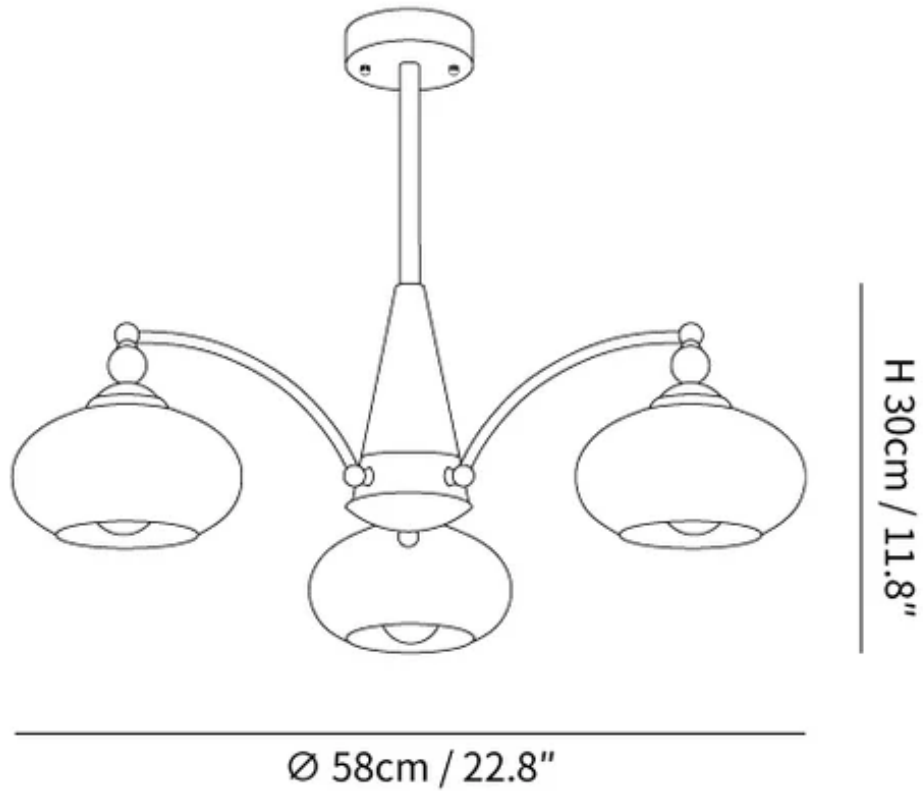

SPECIFICATION SHEET

SPECIFICATION DETAILS

*For custom options, consult factory for details

Fixture Dimensions	D 22.8" x H 11.8" (19 heads)
Light source	G4 (bulb not included).
Wattage	~3W incandescent bulb or LED equivalent.
Voltage	AC 110-240V
Mounting	Hardwired.
Dimming	Compatible with dimmable bulbs (bulb not included)
Control method	Compatible with common wall switches (not included)
Finishes	Gold, Walnut Color.
Shade Details	White, Caramel Color.
Material	Glass, Wood, Metal.
Wire Length	Suspension rod length 50cm/19.7", and can be spliced as needed.

SPECIFICATION SHEET

SPECIFICATION DETAILS

*For custom options, consult factory for details

Fixture Dimensions	D 29.9" x H 11.8"(19 heads)
Light source	G4 (bulb not included).
Wattage	~3W incandescent bulb or LED equivalent.
Voltage	AC 110-240V
Mounting	Hardwired.
Dimming	Compatible with dimmable bulbs (bulb not included)
Control method	Compatible with common wall switches (not included)
Finishes	Gold, Walnut Color.
Shade Details	White, Caramel Color.
Material	Glass, Wood, Metal.
Wire Length	Suspension rod length 50cm/19.7", and can be spliced as needed.

SPECIFICATION SHEET

SPECIFICATION DETAILS

*For custom options, consult factory for details

Fixture Dimensions	D 36.6" x H 11.8"(19 heads)
Light source	G4 (bulb not included).
Wattage	~3W incandescent bulb or LED equivalent.
Voltage	AC 110-240V
Mounting	Hardwired.
Dimming	Compatible with dimmable bulbs (bulb not included)
Control method	Compatible with common wall switches(not included)
Finishes	Gold, Walnut Color.
Shade Details	White, Caramel Color.
Material	Glass, Wood, Metal.
Wire Length	Suspension rod length 50cm/19.7", and can be spliced as needed.