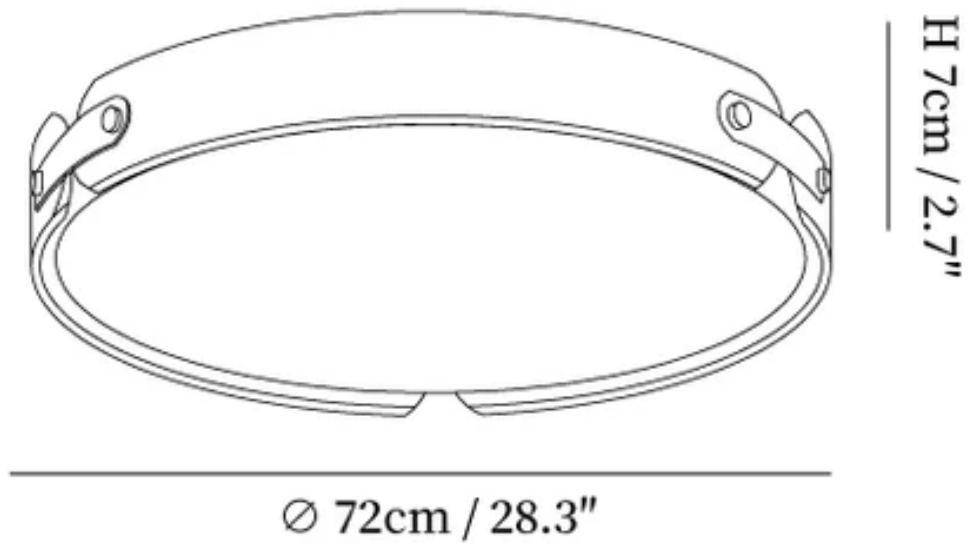

SPECIFICATION SHEET

SPECIFICATION DETAILS

*For custom options, consult factory for details

Fixture Dimensions	D 16.5" x H 2.7", D 22" x H 2.7", D 28.3" x H 2.7"
Light source	Integrated LED
Wattage	~24W
Voltage	AC 110-240V
Dimming	Not supported
CRI(Ra)	90+CRI
Mounting	Hardwired.
LED Rated Life	30000 hours
Color Temperature	Warm Light (3000K), Neutral Light (4000K), Cool Light (6000K)
Control method	Compatible with common wall switches (not included)
Finishes	Wood Color, Walnut Color.
Shade Details	White.
Material	Metal, Acrylic, Wood, Leather.