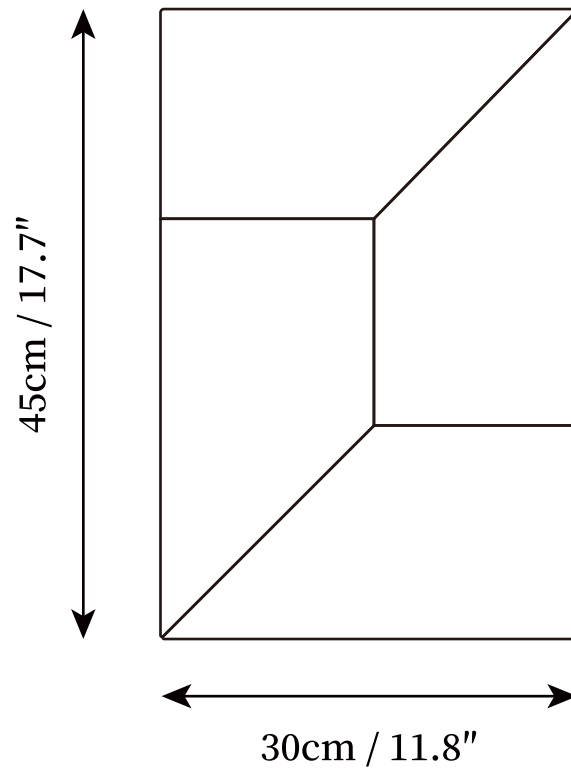

SPECIFICATION SHEET

SPECIFICATION DETAILS

*For custom options, consult factory for details

Fixture Dimensions	L 11.8" x W 17.7"
Light source	Bi-color/Multicolor LED
Wattage	~ 5W
Voltage	AC 110-240V
Dimming	Not supported
CRI(Ra)	90+ CRI
Mounting	Hardwired.
LED Rated Life	30000 hours
Color Temperature	Warm Light (3000K), Cool Light (6000K)
Control method	Remote control dimmer switch.
Finishes	White
Shadow Details	White.
Material	Metal.