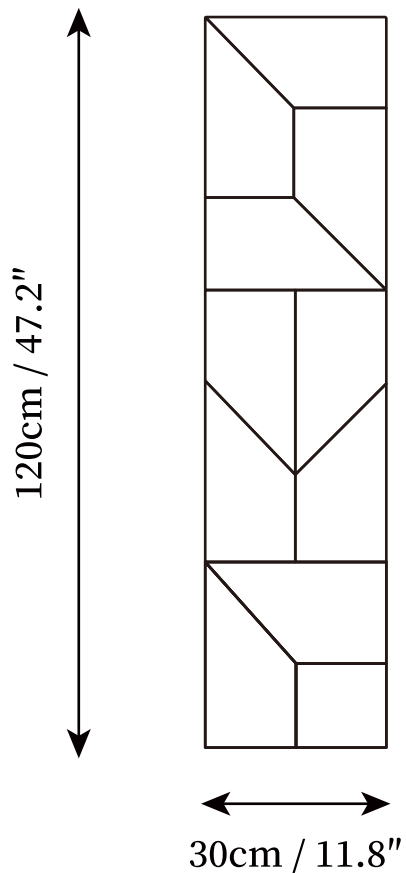

SPECIFICATION SHEET

SPECIFICATION DETAILS

*For custom options, consult factory for details

Fixture Dimensions	L 11.8" x W 47.2"
Light source	Bi-color/Multicolor LED
Wattage	~ 5W
Voltage	AC 110-240V
Dimming	Not supported
CRI(Ra)	90+ CRI
Mounting	Hardwired.
LED Rated Life	30000 hours
Color Temperature	Warm Light (3000K), Cool Light (6000K)
Control method	Remote control dimmer switch.
Finishes	White
Shadow Details	White.
Material	Metal.