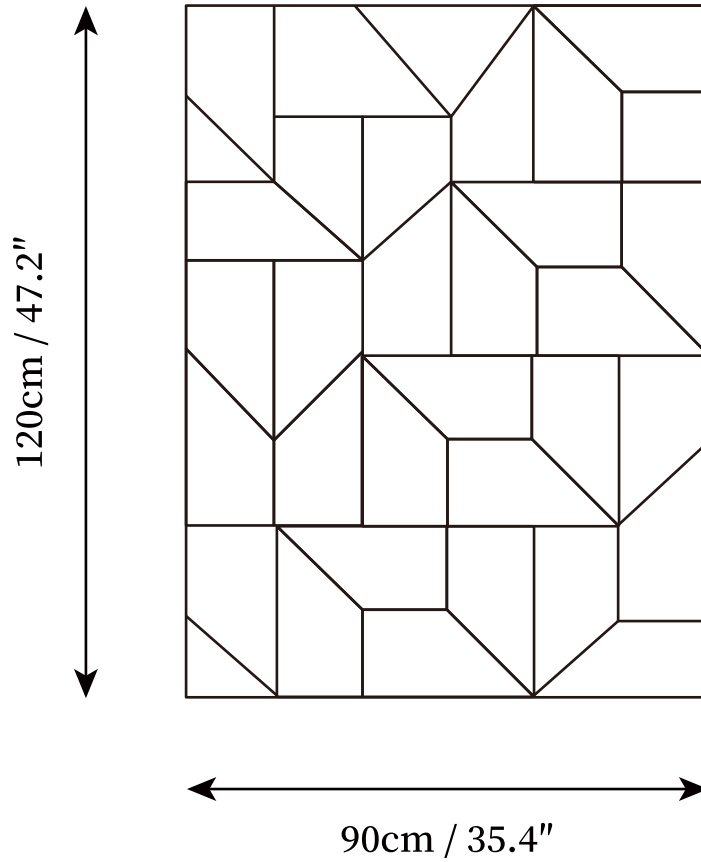

SPECIFICATION SHEET

SPECIFICATION DETAILS

*For custom options, consult factory for details

Fixture Dimmensions	L 23.6" x W 23.6", L 23.6" x W 31.5", L 27.5" x W 39.3", L 35.4" x W 47.2"
Light source	Bi-color/Multicolor LED
Wattage	~ 5W
Voltage	AC 110-240V
Dimming	Not supported
CRI(Ra)	90+ CRI
Mounting	Hardwired.
LED Rated Life	30000 hours
Color Temperature	Warm Light (3000K), Cool Light (6000K)
Control method	Remote control dimmer switch.
Finishes	White
Shadow Details	White.
Material	Metal.