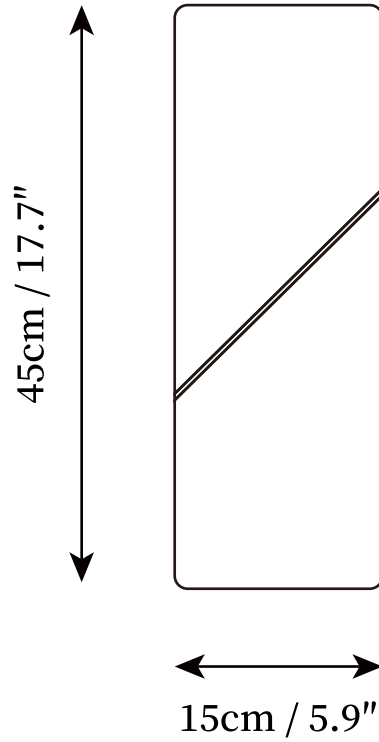

SPECIFICATION SHEET

SPECIFICATION DETAILS

*For custom options, consult factory for details

Fixture Dimensions	L 5.9" x W 17.7"
Light source	Bi-color/Multicolor LED
Wattage	~ 5W
Voltage	AC 110-240V
Dimming	Not supported
CRI(Ra)	90+ CRI
Mounting	Hardwired.
LED Rated Life	30000 hours
Color Temperature	Warm Light (3000K), Cool Light (6000K)
Control method	Remote control dimmer switch.
Finishes	White
Shadow Details	White.
Material	Metal.