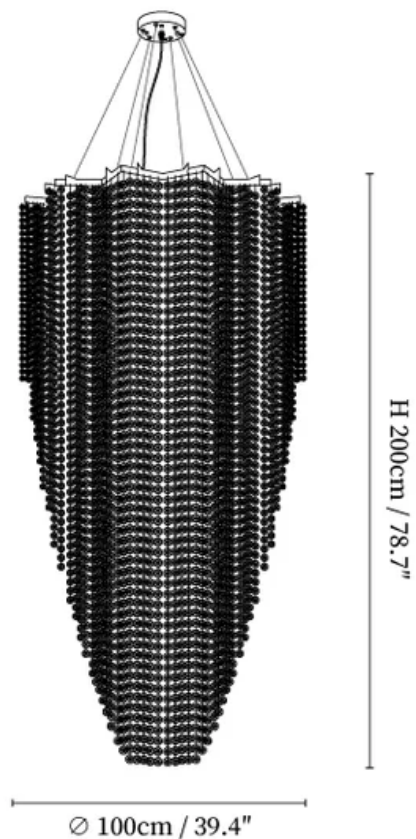

SPECIFICATION SHEET

SPECIFICATION DETAILS

*For custom options, consult factory for details

Fixture Dimensions	D 23.6" x H 15.7", D 31.5" x H 19.7", D 39.4" x H 23.6"
Light source	E14 (bulb not included).
Wattage	Max 15W incandescent bulb or LED equivalent.
Voltage	AC 110-240V
Mounting	Hardwired.
Dimming	Compatible with dimmable bulbs (bulb not included)
Control method	Compatible with common wall switches(not included)
Finishes	Chrome.
Shade Details	Clear Crystal.
Material	Metal, Stainless steel, Crystal.
Wire Length	The standard length of the cord is 59" (150 cm), the length is adjustable.

SPECIFICATION SHEET

SPECIFICATION DETAILS

*For custom options, consult factory for details

Fixture Dimensions	D23.6" x H 47.2", D 31.5" x H 59.1" , D 39.4" x H 78.7"
Light source	E14 (bulb not included).
Wattage	Max 15W incandescent bulb or LED equivalent.
Voltage	AC 110-240V
Mounting	Hardwired.
Dimming	Compatible with dimmable bulbs (bulb not included)
Control method	Compatible with common wall switches(
Finishes	Chrome.
Shade Details	Clear Crystal.
Material	Metal, Stainless steel, Crystal.
Wire Length	The standard length of the cord is 59" (150 cm), the length is adjustable.