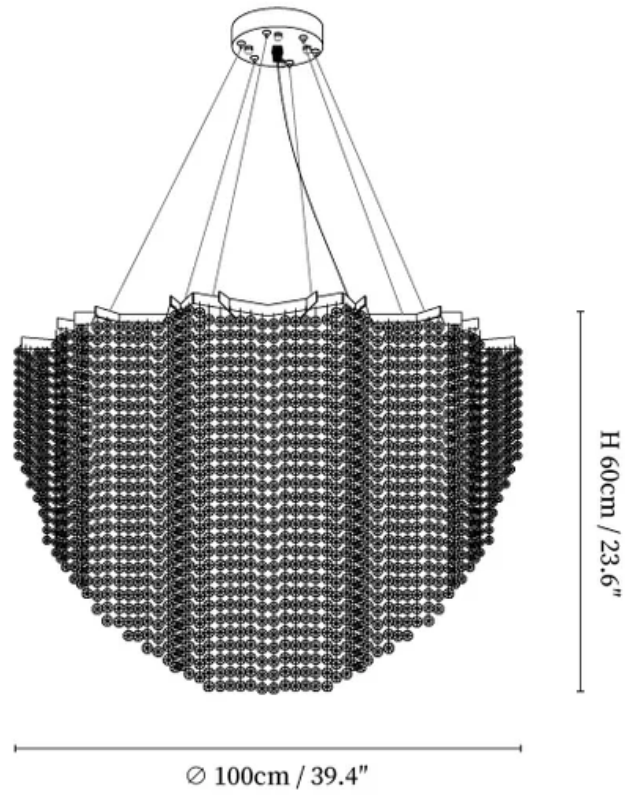

SPECIFICATION SHEET

SPECIFICATION DETAILS

*For custom options, consult factory for details

Fixture Dimensions	D 23.6" x H 15.7", D 31.5" x H 19.7", D 39.4" x H 23.6"
Light source	E14 (bulb not included).
Wattage	Max 15W incandescent bulb or LED equivalent.
Voltage	AC 110-240V
Mounting	Hardwired.
Dimming	Compatible with dimmable bulbs (bulb not included)
Control method	Compatible with common wall switches(not included)
Finishes	Chrome.
Shade Details	Clear Crystal.
Material	Metal, Stainless steel, Crystal.
Wire Length	The standard length of the cord is 59" (150 cm), the length is adjustable.

SPECIFICATION SHEET

SPECIFICATION DETAILS

*For custom options, consult factory for details

Fixture Dimensions	D23.6" x H 47.2", D 31.5" x H 59.1" , D 39.4" x H 78.7"
Light source	E14 (bulb not included).
Wattage	Max 15W incandescent bulb or LED equivalent.
Voltage	AC 110-240V
Mounting	Hardwired.
Dimming	Compatible with dimmable bulbs (bulb not included)
Control method	Compatible with common wall switches(
Finishes	Chrome.
Shade Details	Clear Crystal.
Material	Metal, Stainless steel, Crystal.
Wire Length	The standard length of the cord is 59" (150 cm), the length is adjustable.