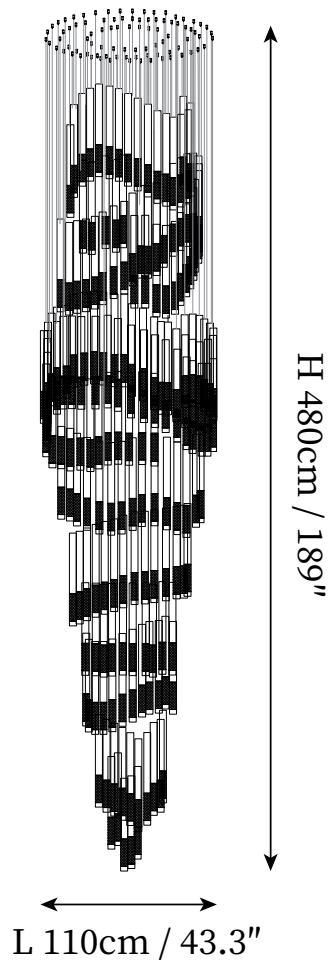

SPECIFICATION SHEET

SPECIFICATION DETAILS

*For custom options, consult factory for details

Fixture Dimensions	L 43.3" x H 189"
Light source	E12. (bulb not included)
Wattage	MAX 15W incandescent bulb or LED equivalent.
Voltage	AC 110-240V
Mounting	Hardwired.
Dimming	Compatible with dimmable bulbs (bulb not included)
Control method	Compatible with common wall switches (not included)
Finishes	Gold.
Shade Details	White.
Material	Metal, Stainless steel, Acrylic.
Wire Length	The standard length of the cord is 59" (150 cm), the length is adjustable.