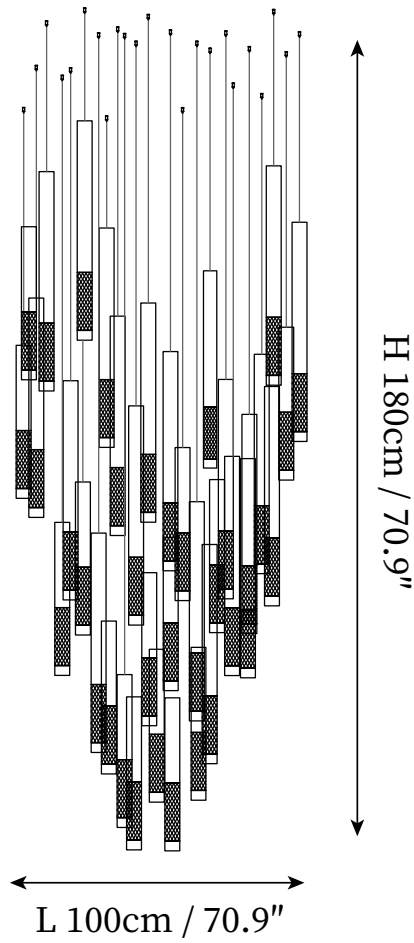

SPECIFICATION SHEET

SPECIFICATION DETAILS

*For custom options, consult factory for details

Fixture Dimensions	L 39.4" x W 27.6" x H 70.9"
Light source	E12. (bulb not included)
Wattage	MAX 15W incandescent bulb or LED equivalent.
Voltage	AC 110-240V
Mounting	Hardwired.
Dimming	Compatible with dimmable bulbs (bulb not included)
Control method	Compatible with common wall switches (not included)
Finishes	Gold.
Shade Details	White.
Material	Metal, Stainless steel, Acrylic.
Wire Length	The standard length of the cord is 59" (150 cm), the length is adjustable.

SPECIFICATION SHEET

SPECIFICATION DETAILS

*For custom options, consult factory for details

Fixture Dimensions	L 43.3" x W 27.6" x H 90.6"
Light source	E12. (bulb not included)
Wattage	MAX 15W incandescent bulb or LED equivalent.
Voltage	AC 110-240V
Mounting	Hardwired.
Dimming	Compatible with dimmable bulbs (bulb not included)
Control method	Compatible with common wall switches(not included)
Finishes	Gold.
Shade Details	White.
Material	Metal, Stainless steel, Acrylic.
Wire Length	The standard length of the cord is 59" (150 cm), the length is adjustable.

SPECIFICATION SHEET

SPECIFICATION DETAILS

*For custom options, consult factory for details

Fixture Dimensions	L 31.5" x H 66.9"
Light source	E12. (bulb not included)
Wattage	MAX 15W incandescent bulb or LED equivalent.
Voltage	AC 110-240V
Mounting	Hardwired.
Dimming	Compatible with dimmable bulbs (bulb not included)
Control method	Compatible with common wall switches (not included)
Finishes	Gold.
Shade Details	White.
Material	Metal, Stainless steel, Acrylic.
Wire Length	The standard length of the cord is 59" (150 cm), the length is adjustable.