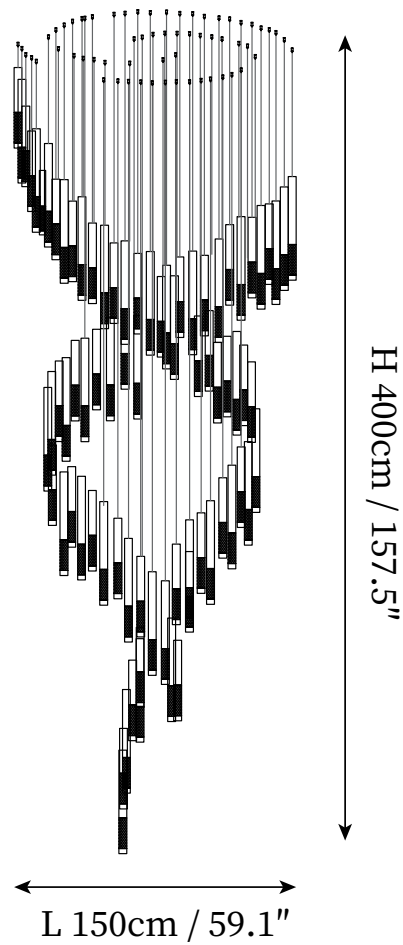

SPECIFICATION SHEET

SPECIFICATION DETAILS

*For custom options, consult factory for details

Fixture Dimensions	L 59.1" x H 157.5"
Light source	E12. (bulb not included)
Wattage	MAX 15W incandescent bulb or LED equivalent.
Voltage	AC 110-240V
Mounting	Hardwired.
Dimming	Compatible with dimmable bulbs (bulb not included)
Control method	Compatible with common wall switches(not included)
Finishes	Gold.
Shade Details	White.
Material	Metal, Stainless steel, Acrylic.
Wire Length	The standard length of the cord is 59" (150 cm), the length is adjustable.