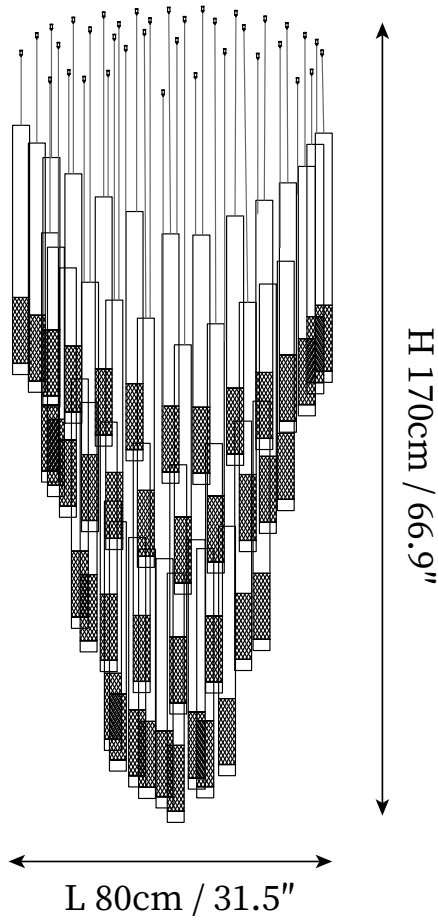

SPECIFICATION SHEET

SPECIFICATION DETAILS

*For custom options, consult factory for details

Fixture Dimensions	L 39.4" x W 27.6" x H 70.9"
Light source	E12. (bulb not included)
Wattage	MAX 15W incandescent bulb or LED equivalent.
Voltage	AC 110-240V
Mounting	Hardwired.
Dimming	Compatible with dimmable bulbs (bulb not included)
Control method	Compatible with common wall switches (not included)
Finishes	Gold.
Shade Details	White.
Material	Metal, Stainless steel, Acrylic.
Wire Length	The standard length of the cord is 59" (150 cm), the length is adjustable.

SPECIFICATION SHEET

SPECIFICATION DETAILS

*For custom options, consult factory for details

Fixture Dimensions	L 43.3" x W 27.6" x H 90.6"
Light source	E12. (bulb not included)
Wattage	MAX 15W incandescent bulb or LED equivalent.
Voltage	AC 110-240V
Mounting	Hardwired.
Dimming	Compatible with dimmable bulbs (bulb not included)
Control method	Compatible with common wall switches(not included)
Finishes	Gold.
Shade Details	White.
Material	Metal, Stainless steel, Acrylic.
Wire Length	The standard length of the cord is 59" (150 cm), the length is adjustable.

SPECIFICATION SHEET

SPECIFICATION DETAILS

*For custom options, consult factory for details

Fixture Dimensions	L 31.5" x H 66.9"
Light source	E12. (bulb not included)
Wattage	MAX 15W incandescent bulb or LED equivalent.
Voltage	AC 110-240V
Mounting	Hardwired.
Dimming	Compatible with dimmable bulbs (bulb not included)
Control method	Compatible with common wall switches (not included)
Finishes	Gold.
Shade Details	White.
Material	Metal, Stainless steel, Acrylic.
Wire Length	The standard length of the cord is 59" (150 cm), the length is adjustable.