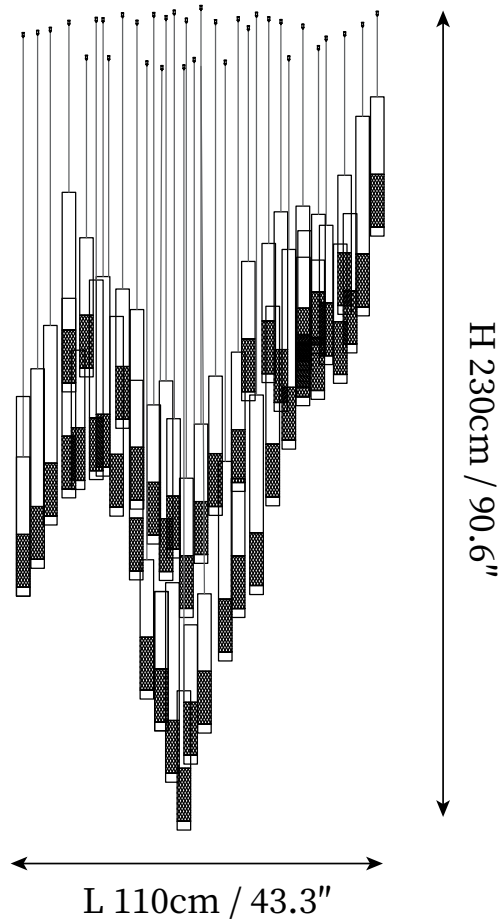

SPECIFICATION SHEET

SPECIFICATION DETAILS

*For custom options, consult factory for details

Fixture Dimensions	L 39.4" x W 27.6" x H 70.9"
Light source	E12. (bulb not included)
Wattage	MAX 15W incandescent bulb or LED equivalent.
Voltage	AC 110-240V
Mounting	Hardwired.
Dimming	Compatible with dimmable bulbs (bulb not included)
Control method	Compatible with common wall switches (not included)
Finishes	Gold.
Shade Details	White.
Material	Metal, Stainless steel, Acrylic.
Wire Length	The standard length of the cord is 59" (150 cm), the length is adjustable.

SPECIFICATION SHEET

SPECIFICATION DETAILS

*For custom options, consult factory for details

Fixture Dimensions	L 43.3" x W 27.6" x H 90.6"
Light source	E12. (bulb not included)
Wattage	MAX 15W incandescent bulb or LED equivalent.
Voltage	AC 110-240V
Mounting	Hardwired.
Dimming	Compatible with dimmable bulbs (bulb not included)
Control method	Compatible with common wall switches(not included)
Finishes	Gold.
Shade Details	White.
Material	Metal, Stainless steel, Acrylic.
Wire Length	The standard length of the cord is 59" (150 cm), the length is adjustable.

SPECIFICATION SHEET

SPECIFICATION DETAILS

*For custom options, consult factory for details

Fixture Dimensions	L 31.5" x H 66.9"
Light source	E12. (bulb not included)
Wattage	MAX 15W incandescent bulb or LED equivalent.
Voltage	AC 110-240V
Mounting	Hardwired.
Dimming	Compatible with dimmable bulbs (bulb not included)
Control method	Compatible with common wall switches (not included)
Finishes	Gold.
Shade Details	White.
Material	Metal, Stainless steel, Acrylic.
Wire Length	The standard length of the cord is 59" (150 cm), the length is adjustable.