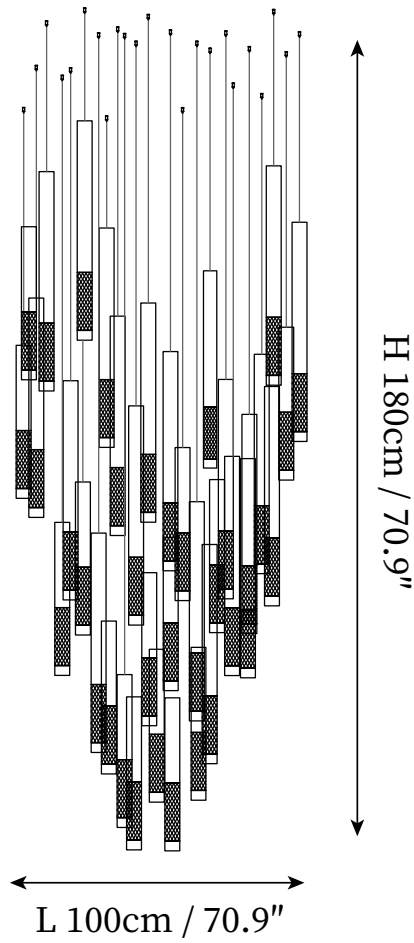

SPECIFICATION SHEET

SPECIFICATION DETAILS

*For custom options, consult factory for details

Fixture Dimensions	L 39.4" x W 27.6" x H 70.9"
Light source	E12. (bulb not included)
Wattage	MAX 15W incandescent bulb or LED equivalent.
Voltage	AC 110-240V
Mounting	Hardwired.
Dimming	Compatible with dimmable bulbs (bulb not included)
Control method	Compatible with common wall switches (not included)
Finishes	Gold.
Shade Details	White.
Material	Metal, Stainless steel, Acrylic.
Wire Length	The standard length of the cord is 59" (150 cm), the length is adjustable.

SPECIFICATION SHEET

SPECIFICATION DETAILS

*For custom options, consult factory for details

Fixture Dimensions	L 43.3" x W 27.6" x H 90.6"
Light source	E12. (bulb not included)
Wattage	MAX 15W incandescent bulb or LED equivalent.
Voltage	AC 110-240V
Mounting	Hardwired.
Dimming	Compatible with dimmable bulbs (bulb not included)
Control method	Compatible with common wall switches(not included)
Finishes	Gold.
Shade Details	White.
Material	Metal, Stainless steel, Acrylic.
Wire Length	The standard length of the cord is 59" (150 cm), the length is adjustable.

SPECIFICATION SHEET

SPECIFICATION DETAILS

*For custom options, consult factory for details

Fixture Dimensions	L 31.5" x H 66.9"
Light source	E12. (bulb not included)
Wattage	MAX 15W incandescent bulb or LED equivalent.
Voltage	AC 110-240V
Mounting	Hardwired.
Dimming	Compatible with dimmable bulbs (bulb not included)
Control method	Compatible with common wall switches(not included)
Finishes	Gold.
Shade Details	White.
Material	Metal, Stainless steel, Acrylic.
Wire Length	The standard length of the cord is 59" (150 cm), the length is adjustable.