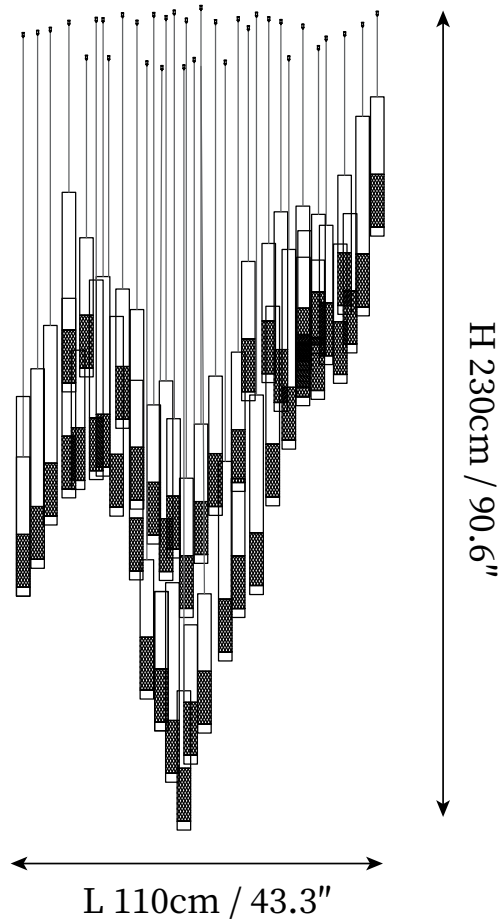

SPECIFICATION SHEET

SPECIFICATION DETAILS

*For custom options, consult factory for details

Fixture Dimensions	L 39.4" x W 27.6" x H 70.9"
Light source	E12. (bulb not included)
Wattage	MAX 15W incandescent bulb or LED equivalent.
Voltage	AC 110-240V
Mounting	Hardwired.
Dimming	Compatible with dimmable bulbs (bulb not included)
Control method	Compatible with common wall switches (not included)
Finishes	Gold.
Shade Details	White.
Material	Metal, Stainless steel, Acrylic.
Wire Length	The standard length of the cord is 59" (150 cm), the length is adjustable.

SPECIFICATION SHEET

SPECIFICATION DETAILS

*For custom options, consult factory for details

Fixture Dimensions	L 43.3" x W 27.6" x H 90.6"
Light source	E12. (bulb not included)
Wattage	MAX 15W incandescent bulb or LED equivalent.
Voltage	AC 110-240V
Mounting	Hardwired.
Dimming	Compatible with dimmable bulbs (bulb not included)
Control method	Compatible with common wall switches(not included)
Finishes	Gold.
Shade Details	White.
Material	Metal, Stainless steel, Acrylic.
Wire Length	The standard length of the cord is 59" (150 cm), the length is adjustable.

SPECIFICATION SHEET

SPECIFICATION DETAILS

*For custom options, consult factory for details

Fixture Dimensions	L 31.5" x H 66.9"
Light source	E12. (bulb not included)
Wattage	MAX 15W incandescent bulb or LED equivalent.
Voltage	AC 110-240V
Mounting	Hardwired.
Dimming	Compatible with dimmable bulbs (bulb not included)
Control method	Compatible with common wall switches(not included)
Finishes	Gold.
Shade Details	White.
Material	Metal, Stainless steel, Acrylic.
Wire Length	The standard length of the cord is 59" (150 cm), the length is adjustable.