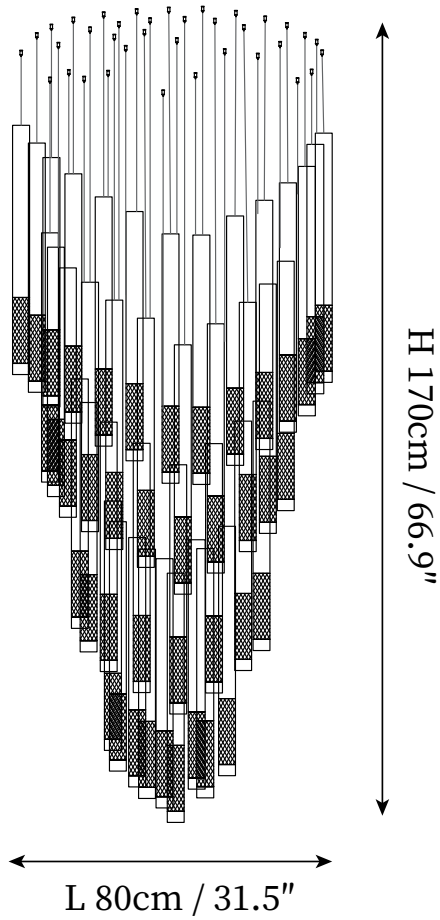

SPECIFICATION SHEET

SPECIFICATION DETAILS

*For custom options, consult factory for details

Fixture Dimensions	L 39.4" x W 27.6" x H 70.9"
Light source	E12. (bulb not included)
Wattage	MAX 15W incandescent bulb or LED equivalent.
Voltage	AC 110-240V
Mounting	Hardwired.
Dimming	Compatible with dimmable bulbs (bulb not included)
Control method	Compatible with common wall switches (not included)
Finishes	Gold.
Shade Details	White.
Material	Metal, Stainless steel, Acrylic.
Wire Length	The standard length of the cord is 59" (150 cm), the length is adjustable.

SPECIFICATION SHEET

SPECIFICATION DETAILS

*For custom options, consult factory for details

Fixture Dimensions	L 43.3" x W 27.6" x H 90.6"
Light source	E12. (bulb not included)
Wattage	MAX 15W incandescent bulb or LED equivalent.
Voltage	AC 110-240V
Mounting	Hardwired.
Dimming	Compatible with dimmable bulbs (bulb not included)
Control method	Compatible with common wall switches(not included)
Finishes	Gold.
Shade Details	White.
Material	Metal, Stainless steel, Acrylic.
Wire Length	The standard length of the cord is 59" (150 cm), the length is adjustable.

SPECIFICATION SHEET

SPECIFICATION DETAILS

*For custom options, consult factory for details

Fixture Dimensions	L 31.5" x H 66.9"
Light source	E12. (bulb not included)
Wattage	MAX 15W incandescent bulb or LED equivalent.
Voltage	AC 110-240V
Mounting	Hardwired.
Dimming	Compatible with dimmable bulbs (bulb not included)
Control method	Compatible with common wall switches(not included)
Finishes	Gold.
Shade Details	White.
Material	Metal, Stainless steel, Acrylic.
Wire Length	The standard length of the cord is 59" (150 cm), the length is adjustable.