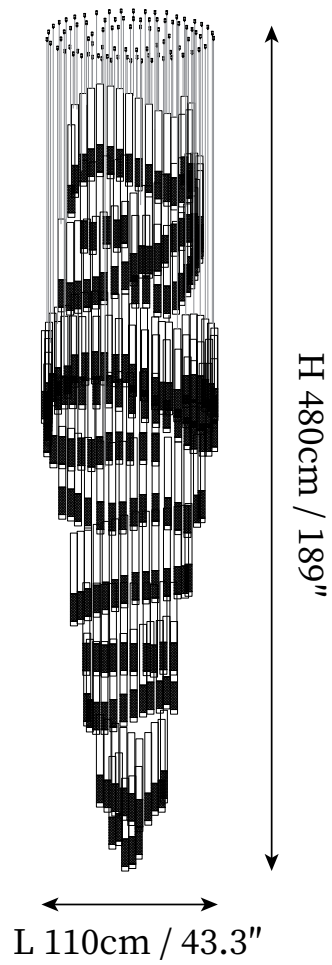

SPECIFICATION SHEET

SPECIFICATION DETAILS

*For custom options, consult factory for details

Fixture Dimensions	L 43.3" x H 189"
Light source	E12. (bulb not included)
Wattage	MAX 15W incandescent bulb or LED equivalent.
Voltage	AC 110-240V
Mounting	Hardwired.
Dimming	Compatible with dimmable bulbs (bulb not included)
Control method	Compatible with common wall switches (not included)
Finishes	Gold.
Shade Details	White.
Material	Metal, Stainless steel, Acrylic.
Wire Length	The standard length of the cord is 59" (150 cm), the length is adjustable.