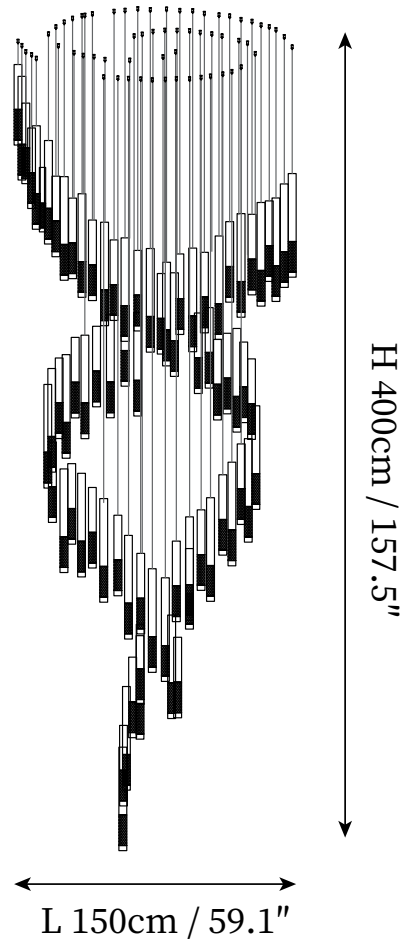

SPECIFICATION SHEET

SPECIFICATION DETAILS

*For custom options, consult factory for details

Fixture Dimensions	L 59.1" x H 157.5"
Light source	E12. (bulb not included)
Wattage	MAX 15W incandescent bulb or LED equivalent.
Voltage	AC 110-240V
Mounting	Hardwired.
Dimming	Compatible with dimmable bulbs (bulb not included)
Control method	Compatible with common wall switches(not included)
Finishes	Gold.
Shade Details	White.
Material	Metal, Stainless steel, Acrylic.
Wire Length	The standard length of the cord is 59" (150 cm), the length is adjustable.