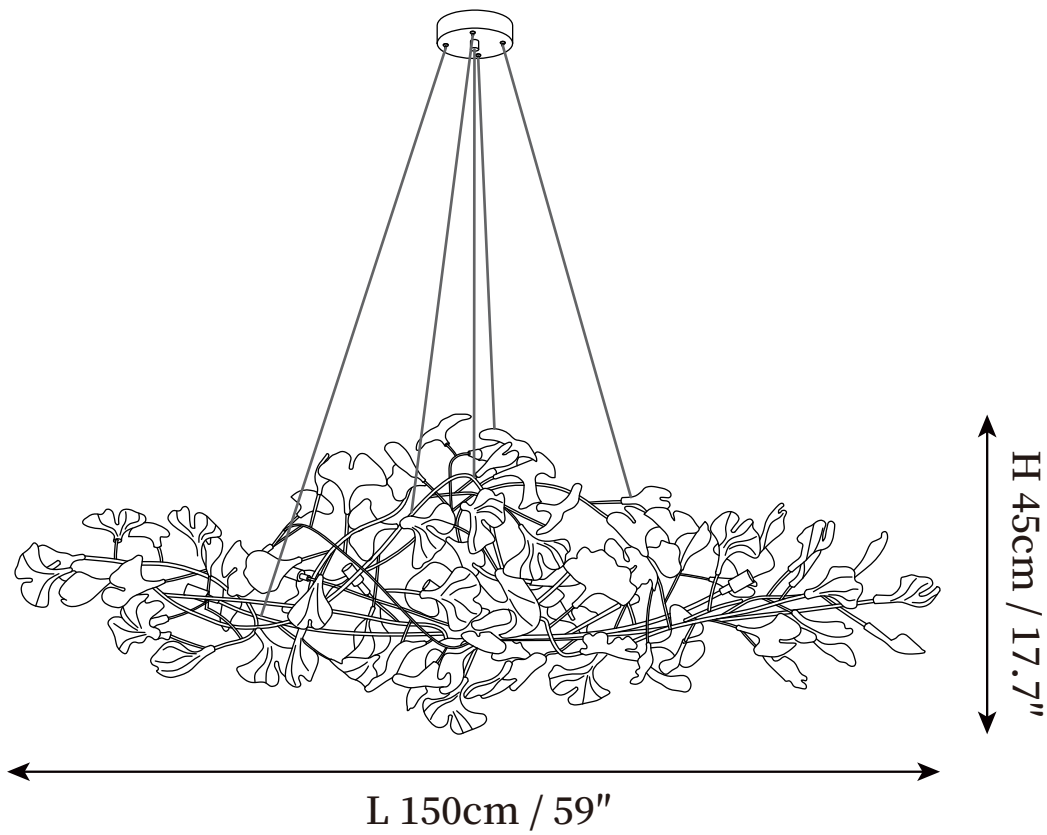

SPECIFICATION SHEET

SPECIFICATION DETAILS

*For custom options, consult factory for details

Fixture Dimensions	L 59" x W 17.7" x H 17.7", L 49.2" x W 17.7" x H 17.7", L 47.2" x W 15.7" x H 15.7", L 39.4" x W 15.7" x H 15.7"
Light source	G9. (bulb not included).
Wattage	~ 5W incandescent bulb or LED equivalent.
Voltage	AC 110-240V
Mounting	Hardwired.
Dimming	Compatible with dimmable bulbs (bulb not included)
Control method	Compatible with common wall switches(not included)
Finishes	Gold.
Shade Details	Royal blue, Dark green, Coffee.
Material	Metal, Acrylic.
Wire Length	The standard length of the cord is 59" (150 cm), the length is adjustable.