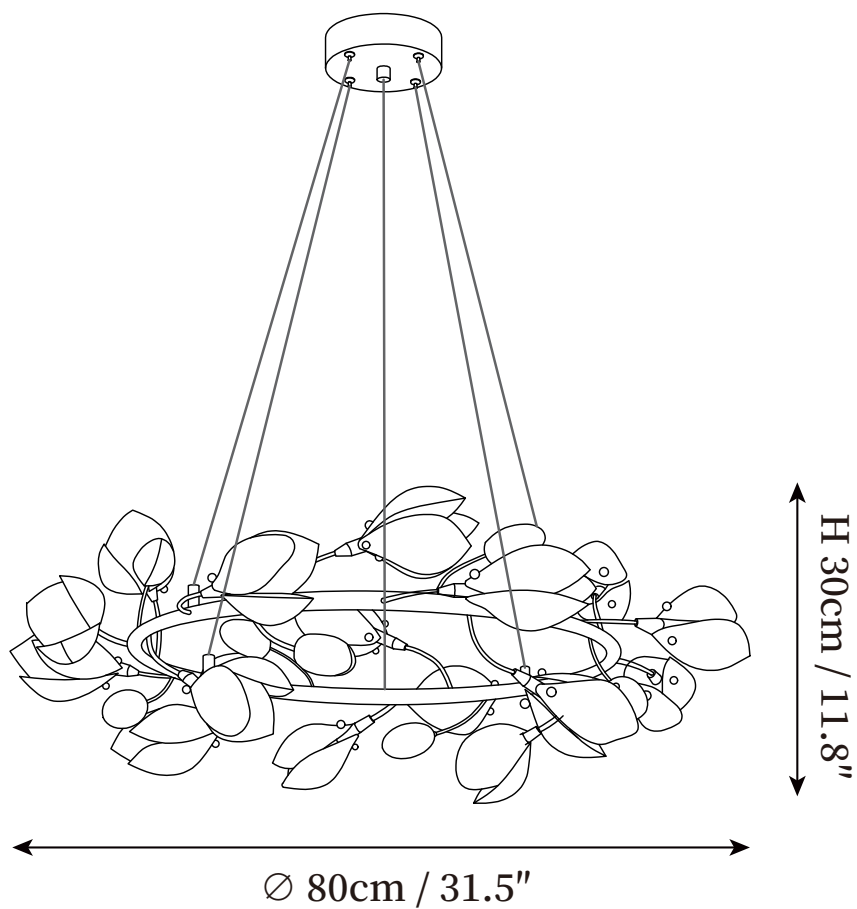

SPECIFICATION SHEET

SPECIFICATION DETAILS

*For custom options, consult factory for details

Fixture Dimensions	D 31.5" x H 11.8"
Light source	G4. (bulb not included).
Wattage	~ 3W incandescent bulb or LED equivalent.
Voltage	AC 110-240V
Mounting	Hardwired.
Dimming	Compatible with dimmable bulbs (bulb not included)
Control method	Compatible with common wall switches(not included)
Finishes	Gold.
Shade Details	White.
Material	Ceramic, Metal.
Wire Length	The standard length of the cord is 59" (150 cm), the length is adjustable.