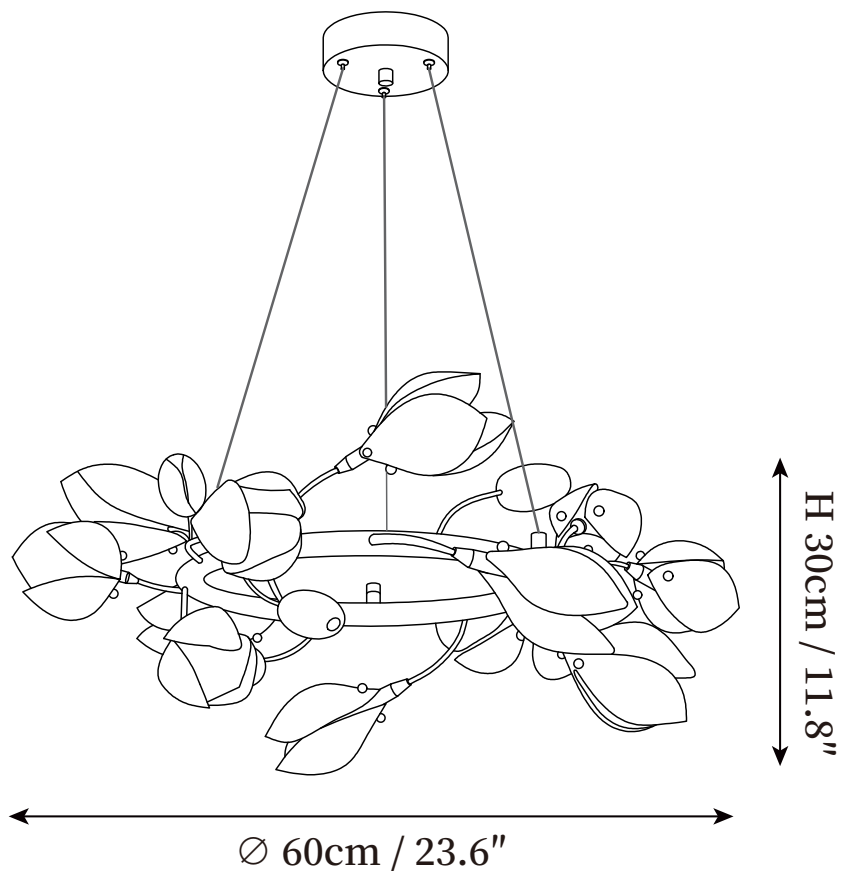

SPECIFICATION SHEET

SPECIFICATION DETAILS

*For custom options, consult factory for details

Fixture Dimensions	D 23.6" x H 11.8"
Light source	G4. (bulb not included).
Wattage	~ 3W incandescent bulb or LED equivalent.
Voltage	AC 110-240V
Mounting	Hardwired.
Dimming	Compatible with dimmable bulbs (bulb not included)
Control method	Compatible with common wall switches (not included)
Finishes	Gold.
Shade Details	White.
Material	Ceramic, Metal.
Wire Length	The standard length of the cord is 59" (150 cm), the length is adjustable.