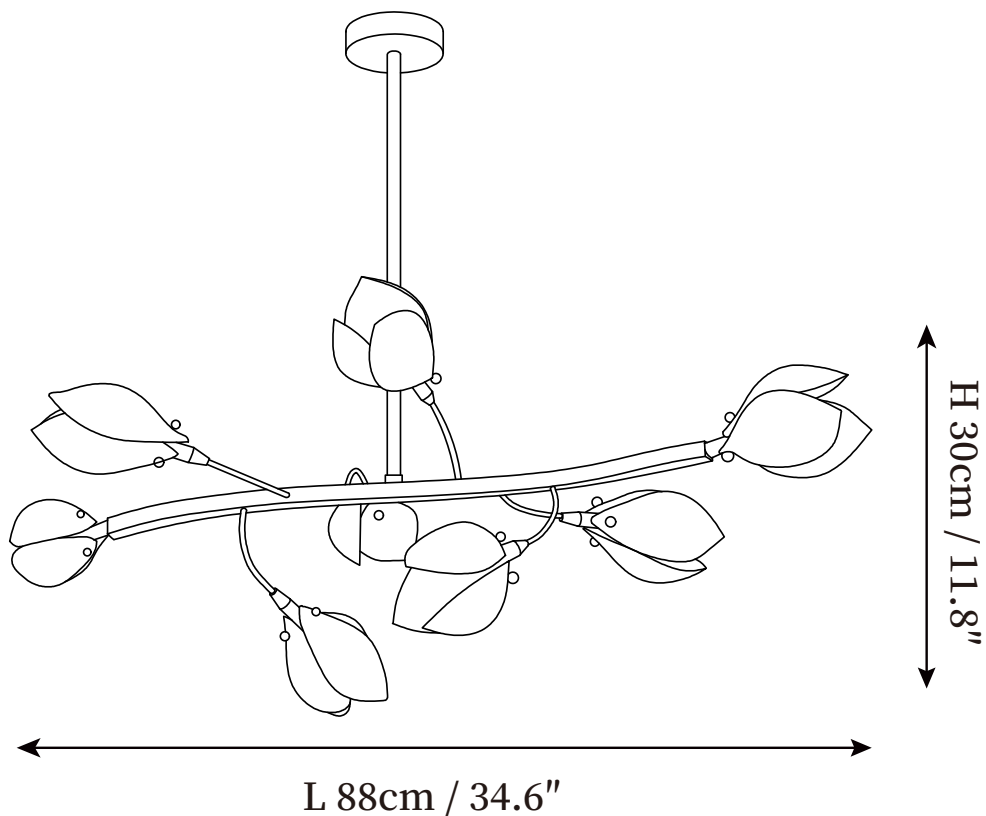

SPECIFICATION SHEET

SPECIFICATION DETAILS

*For custom options, consult factory for details

Fixture Dimensions	L 19.7" x W 15.7" x H 11.8"
Light source	G4. (bulb not included).
Wattage	~ 3W incandescent bulb or LED equivalent.
Voltage	AC 110-240V
Mounting	Hardwired.
Dimming	Compatible with dimmable bulbs (bulb not included)
Control method	Compatible with common wall switches (not included)
Finishes	Gold.
Shade Details	White.
Material	Ceramic, Metal.
Rod Length	Suspension rod length 30cm/11.8", and can be spliced as needed.

SPECIFICATION SHEET

SPECIFICATION DETAILS

*For custom options, consult factory for details

Fixture Dimensions	L 34.6" x W 17.7" x H 11.8"
Light source	G4. (bulb not included).
Wattage	~ 3W incandescent bulb or LED equivalent.
Voltage	AC 110-240V
Mounting	Hardwired.
Dimming	Compatible with dimmable bulbs (bulb not included)
Control method	Compatible with common wall switches(not included)
Finishes	Gold.
Shade Details	White.
Material	Ceramic, Metal.
Rod Length	Suspension rod length 30cm/11.8", and can be spliced as needed.

SPECIFICATION SHEET

SPECIFICATION DETAILS

*For custom options, consult factory for details

Fixture Dimensions	L 43.3" x W 17.7" x H 11.8"
Light source	G4. (bulb not included).
Wattage	~ 3W incandescent bulb or LED equivalent.
Voltage	AC 110-240V
Mounting	Hardwired.
Dimming	Compatible with dimmable bulbs (bulb not included)
Control method	Compatible with common wall switches (not included)
Finishes	Gold.
Shade Details	White.
Material	Ceramic, Metal.
Rod Length	Suspension rod length 30cm/11.8", and can be spliced as needed.