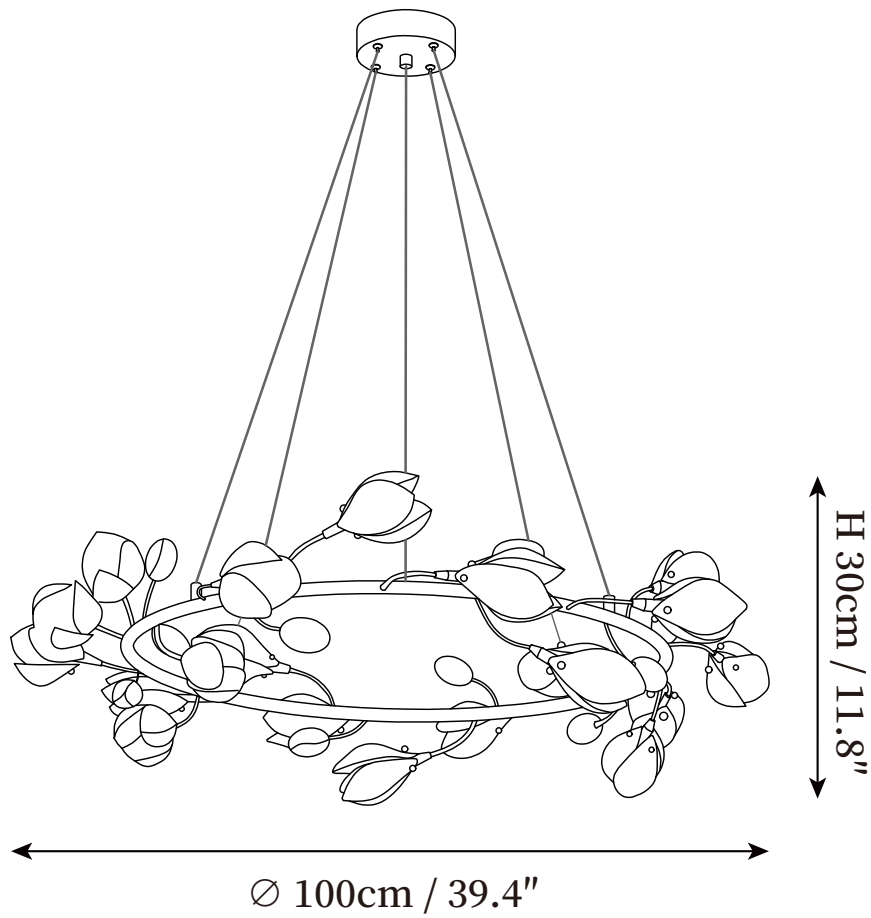

SPECIFICATION SHEET

SPECIFICATION DETAILS

*For custom options, consult factory for details

Fixture Dimensions	D 39.4" x H 11.8"
Light source	G4. (bulb not included).
Wattage	~ 3W incandescent bulb or LED equivalent.
Voltage	AC 110-240V
Mounting	Hardwired.
Dimming	Compatible with dimmable bulbs (bulb not included)
Control method	Compatible with common wall switches (not included)
Finishes	Gold.
Shade Details	White.
Material	Ceramic, Metal.
Wire Length	The standard length of the cord is 59" (150 cm), the length is adjustable.