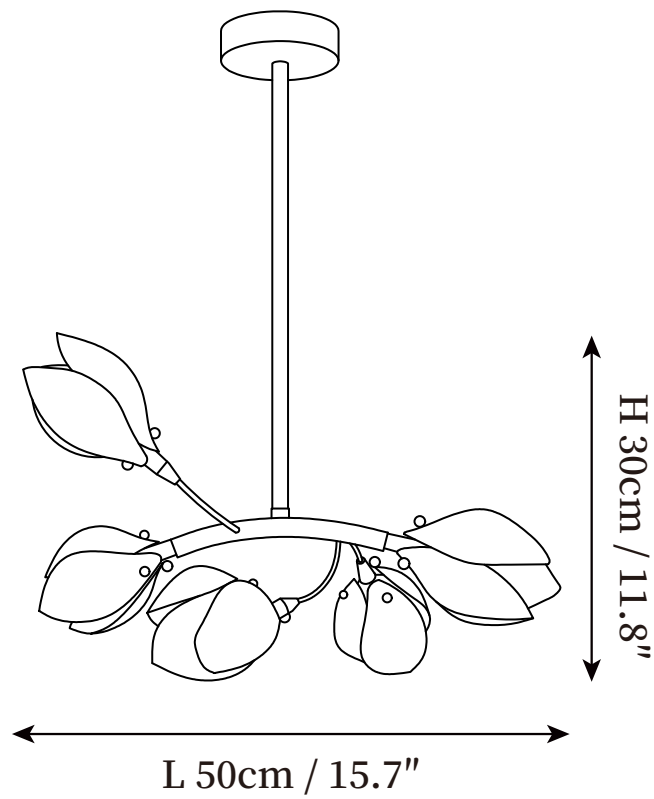

SPECIFICATION SHEET

SPECIFICATION DETAILS

*For custom options, consult factory for details

Fixture Dimensions	L 19.7" x W 15.7" x H 11.8"
Light source	G4. (bulb not included).
Wattage	~ 3W incandescent bulb or LED equivalent.
Voltage	AC 110-240V
Mounting	Hardwired.
Dimming	Compatible with dimmable bulbs (bulb not included)
Control method	Compatible with common wall switches (not included)
Finishes	Gold.
Shade Details	White.
Material	Ceramic, Metal.
Rod Length	Suspension rod length 30cm/11.8", and can be spliced as needed.

SPECIFICATION SHEET

SPECIFICATION DETAILS

*For custom options, consult factory for details

Fixture Dimensions	L 34.6" x W 17.7" x H 11.8"
Light source	G4. (bulb not included).
Wattage	~ 3W incandescent bulb or LED equivalent.
Voltage	AC 110-240V
Mounting	Hardwired.
Dimming	Compatible with dimmable bulbs (bulb not included)
Control method	Compatible with common wall switches(not included)
Finishes	Gold.
Shade Details	White.
Material	Ceramic, Metal.
Rod Length	Suspension rod length 30cm/11.8", and can be spliced as needed.

SPECIFICATION SHEET

SPECIFICATION DETAILS

*For custom options, consult factory for details

Fixture Dimensions	L 43.3" x W 17.7" x H 11.8"
Light source	G4. (bulb not included).
Wattage	~ 3W incandescent bulb or LED equivalent.
Voltage	AC 110-240V
Mounting	Hardwired.
Dimming	Compatible with dimmable bulbs (bulb not included)
Control method	Compatible with common wall switches (not included)
Finishes	Gold.
Shade Details	White.
Material	Ceramic, Metal.
Rod Length	Suspension rod length 30cm/11.8", and can be spliced as needed.