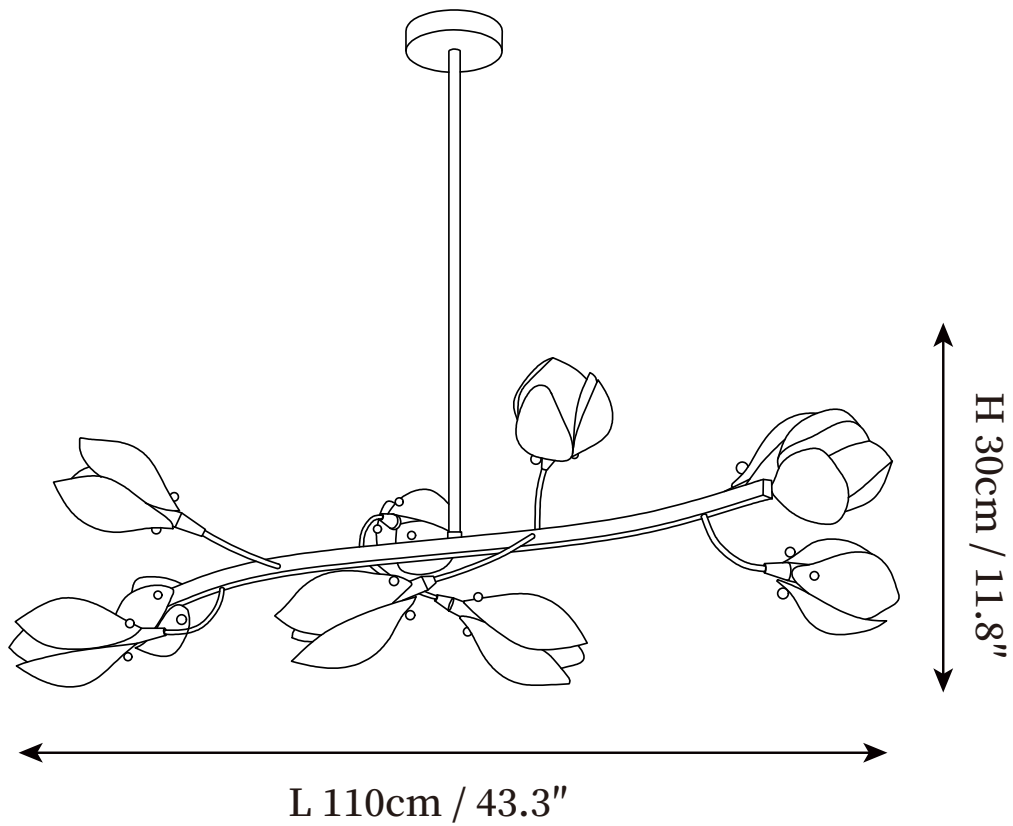

SPECIFICATION SHEET

SPECIFICATION DETAILS

*For custom options, consult factory for details

Fixture Dimensions	L 19.7" x W 15.7" x H 11.8"
Light source	G4. (bulb not included).
Wattage	~ 3W incandescent bulb or LED equivalent.
Voltage	AC 110-240V
Mounting	Hardwired.
Dimming	Compatible with dimmable bulbs (bulb not included)
Control method	Compatible with common wall switches (not included)
Finishes	Gold.
Shade Details	White.
Material	Ceramic, Metal.
Rod Length	Suspension rod length 30cm/11.8", and can be spliced as needed.

SPECIFICATION SHEET

SPECIFICATION DETAILS

*For custom options, consult factory for details

Fixture Dimensions	L 34.6" x W 17.7" x H 11.8"
Light source	G4. (bulb not included).
Wattage	~ 3W incandescent bulb or LED equivalent.
Voltage	AC 110-240V
Mounting	Hardwired.
Dimming	Compatible with dimmable bulbs (bulb not included)
Control method	Compatible with common wall switches(not included)
Finishes	Gold.
Shade Details	White.
Material	Ceramic, Metal.
Rod Length	Suspension rod length 30cm/11.8", and can be spliced as needed.

SPECIFICATION SHEET

SPECIFICATION DETAILS

*For custom options, consult factory for details

Fixture Dimensions	L 43.3" x W 17.7" x H 11.8"
Light source	G4. (bulb not included).
Wattage	~ 3W incandescent bulb or LED equivalent.
Voltage	AC 110-240V
Mounting	Hardwired.
Dimming	Compatible with dimmable bulbs (bulb not included)
Control method	Compatible with common wall switches (not included)
Finishes	Gold.
Shade Details	White.
Material	Ceramic, Metal.
Rod Length	Suspension rod length 30cm/11.8", and can be spliced as needed.