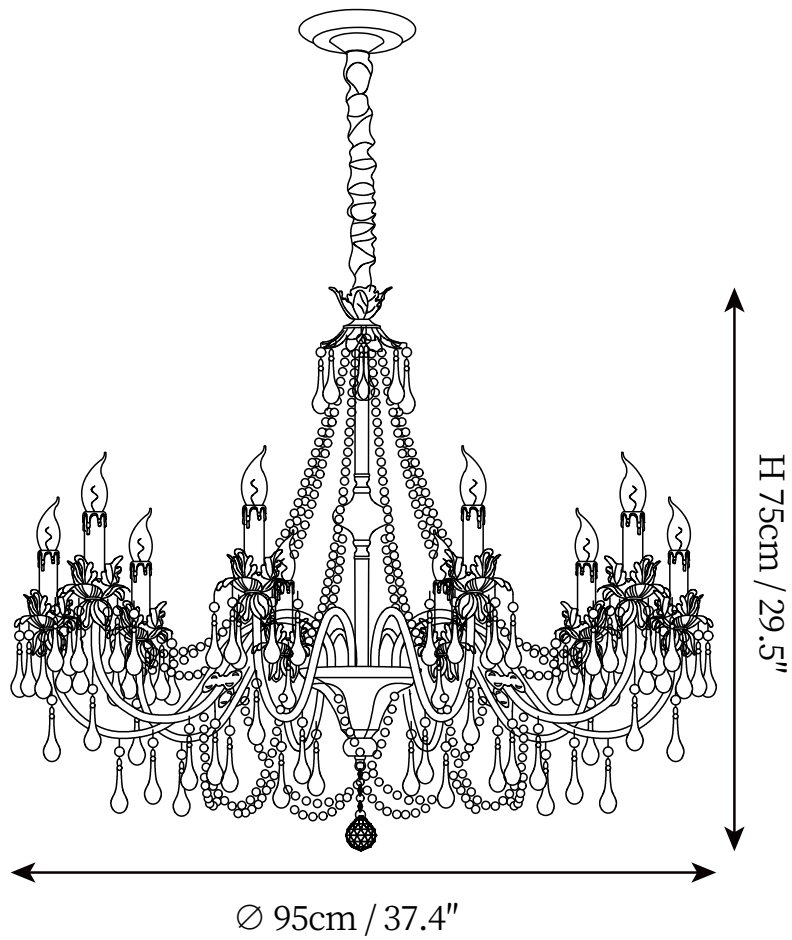

SPECIFICATION SHEET

SPECIFICATION DETAILS

*For custom options, consult factory for details

Fixture Dimensions	D 24.4" x H 25.6"
Light source	E14. (bulb not included)
Wattage	MAX 15W incandescent bulb or LED equivalent.
Voltage	AC 110-240V
Mounting	Hardwired.
Dimming	Compatible with dimmable bulbs (bulb not included)
Control method	Compatible with common wall switches (not included)
Finishes	Gold, Amber.
Shade Details	Clear.
Material	Metal, Glass, Crystal, Imitation pearls.
Chain Length	Suspension rod length 50cm / 19.7", and can be spliced as needed.

SPECIFICATION SHEET

SPECIFICATION DETAILS

*For custom options, consult factory for details

Fixture Dimensions	D 31.5" x H 25.6"
Light source	E14. (bulb not included)
Wattage	MAX 15W incandescent bulb or LED equivalent.
Voltage	AC 110-240V
Mounting	Hardwired.
Dimming	Compatible with dimmable bulbs (bulb not included)
Control method	Compatible with common wall switches (not included)
Finishes	Gold, Amber.
Shade Details	Clear.
Material	Metal, Glass, Crystal, Imitation pearls.
Chain Length	Suspension rod length 50cm / 19.7", and can be spliced as needed.

SPECIFICATION SHEET

SPECIFICATION DETAILS

*For custom options, consult factory for details

Fixture Dimensions	D 37.4" x H 29.5"
Light source	E14. (bulb not included)
Wattage	MAX 15W incandescent bulb or LED equivalent.
Voltage	AC 110-240V
Mounting	Hardwired.
Dimming	Compatible with dimmable bulbs (bulb not included)
Control method	Compatible with common wall switches (not included)
Finishes	Gold, Amber.
Shade Details	Clear.
Material	Metal, Glass, Crystal, Imitation pearls.
Chain Length	Suspension rod length 50cm / 19.7", and can be spliced as needed.