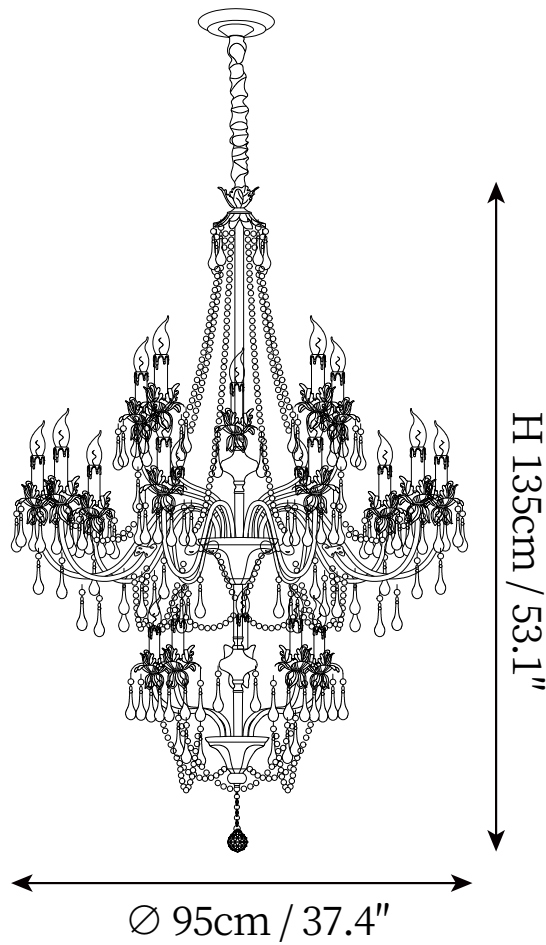

SPECIFICATION SHEET

SPECIFICATION DETAILS

*For custom options, consult factory for details

Fixture Dimensions	D 37.4" x H 53.1"
Light source	E14. (bulb not included)
Wattage	MAX 15W incandescent bulb or LED equivalent.
Voltage	AC 110-240V
Mounting	Hardwired.
Dimming	Compatible with dimmable bulbs (bulb not included)
Control method	Compatible with common wall switches (not included)
Finishes	Gold, Amber.
Shade Details	Clear.
Material	Metal, Glass, Crystal, Imitation pearls.
Chain Length	Suspension rod length 50cm / 19.7", and can be spliced as needed.