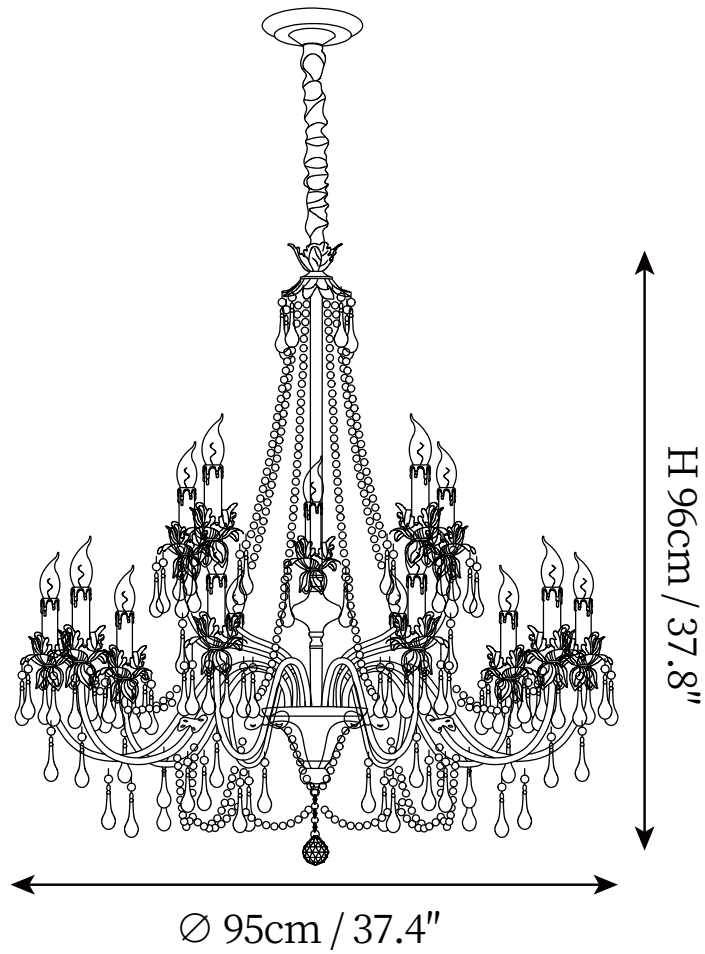

SPECIFICATION SHEET

SPECIFICATION DETAILS

*For custom options, consult factory for details

Fixture Dimensions	D 37.4" x H 37.8"
Light source	E14. (bulb not included)
Wattage	MAX 15W incandescent bulb or LED equivalent.
Voltage	AC 110-240V
Mounting	Hardwired.
Dimming	Compatible with dimmable bulbs (bulb not included)
Control method	Compatible with common wall switches(not included)
Finishes	Gold, Amber.
Shade Details	Clear.
Material	Metal, Glass, Crystal, Imitation pearls.
Chain Length	Suspension rod length 50cm / 19.7", and can be spliced as needed.