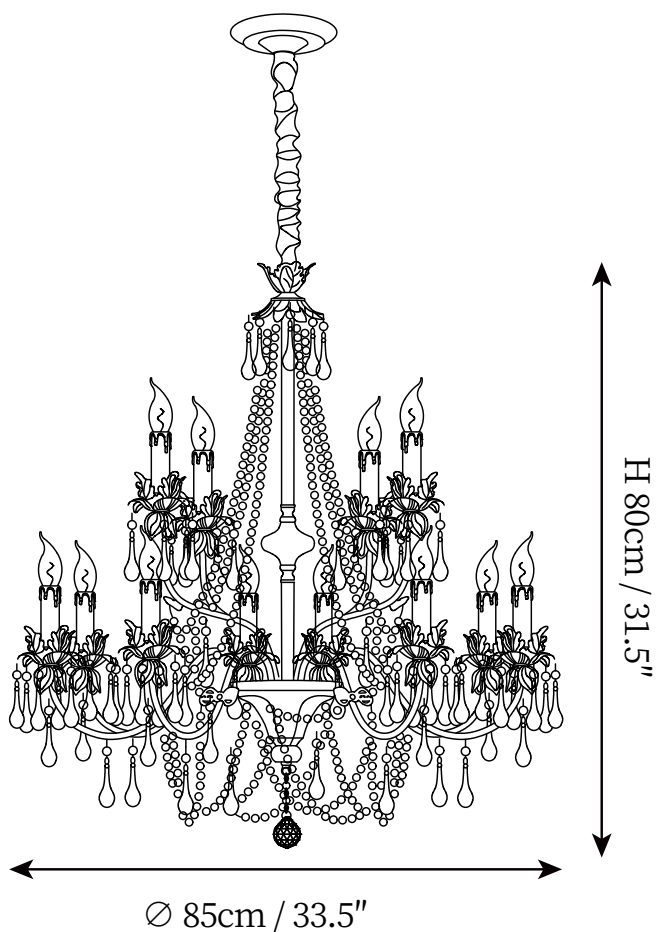

SPECIFICATION SHEET

SPECIFICATION DETAILS

*For custom options, consult factory for details

Fixture Dimensions	D 33.5" x H 31.5"
Light source	E14. (bulb not included)
Wattage	MAX 15W incandescent bulb or LED equivalent.
Voltage	AC 110-240V
Mounting	Hardwired.
Dimming	Compatible with dimmable bulbs (bulb not included)
Control method	Compatible with common wall switches (not included)
Finishes	Gold, Amber.
Shade Details	Clear.
Material	Metal, Glass, Crystal, Imitation pearls.
Chain Length	Suspension rod length 50cm / 19.7", and can be spliced as needed.