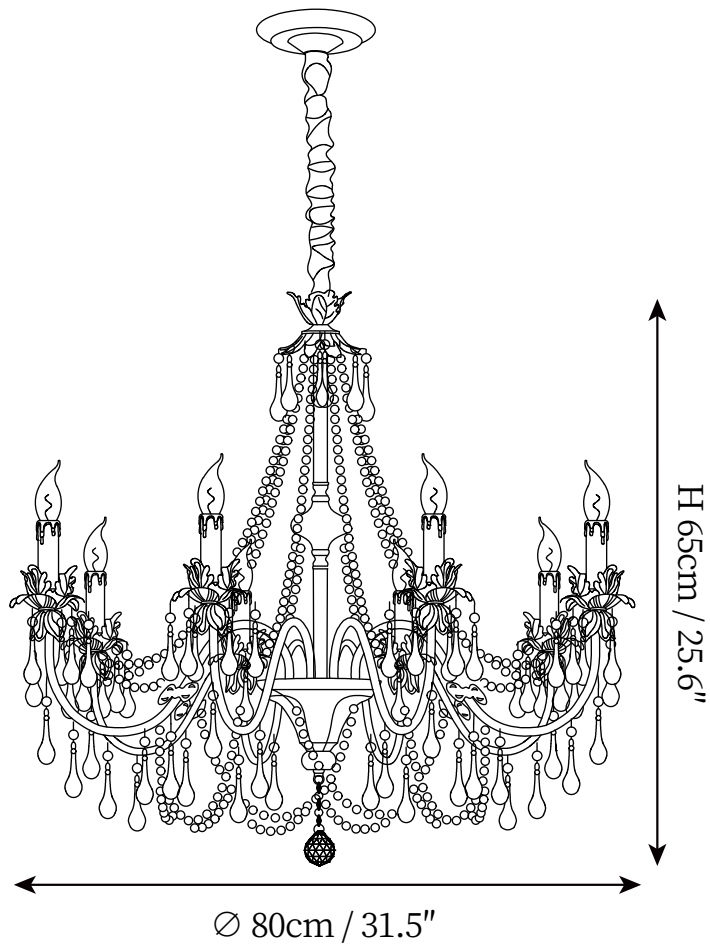

SPECIFICATION SHEET

SPECIFICATION DETAILS

*For custom options, consult factory for details

Fixture Dimensions	D 24.4" x H 25.6"
Light source	E14. (bulb not included)
Wattage	MAX 15W incandescent bulb or LED equivalent.
Voltage	AC 110-240V
Mounting	Hardwired.
Dimming	Compatible with dimmable bulbs (bulb not included)
Control method	Compatible with common wall switches (not included)
Finishes	Gold, Amber.
Shade Details	Clear.
Material	Metal, Glass, Crystal, Imitation pearls.
Chain Length	Suspension rod length 50cm / 19.7", and can be spliced as needed.

SPECIFICATION SHEET

SPECIFICATION DETAILS

*For custom options, consult factory for details

Fixture Dimensions	D 31.5" x H 25.6"
Light source	E14. (bulb not included)
Wattage	MAX 15W incandescent bulb or LED equivalent.
Voltage	AC 110-240V
Mounting	Hardwired.
Dimming	Compatible with dimmable bulbs (bulb not included)
Control method	Compatible with common wall switches (not included)
Finishes	Gold, Amber.
Shade Details	Clear.
Material	Metal, Glass, Crystal, Imitation pearls.
Chain Length	Suspension rod length 50cm / 19.7", and can be spliced as needed.

SPECIFICATION SHEET

SPECIFICATION DETAILS

*For custom options, consult factory for details

Fixture Dimensions	D 37.4" x H 29.5"
Light source	E14. (bulb not included)
Wattage	MAX 15W incandescent bulb or LED equivalent.
Voltage	AC 110-240V
Mounting	Hardwired.
Dimming	Compatible with dimmable bulbs (bulb not included)
Control method	Compatible with common wall switches (not included)
Finishes	Gold, Amber.
Shade Details	Clear.
Material	Metal, Glass, Crystal, Imitation pearls.
Chain Length	Suspension rod length 50cm / 19.7", and can be spliced as needed.