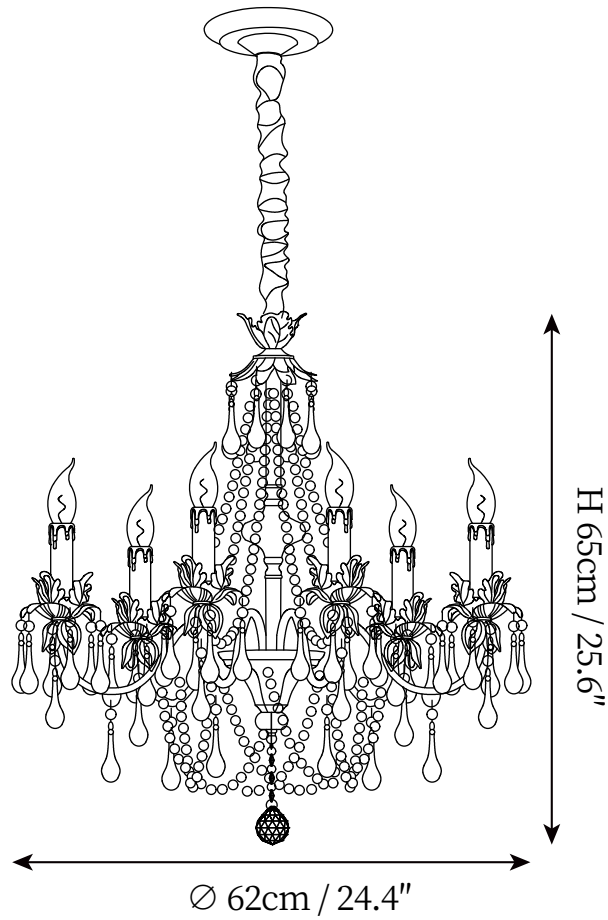

SPECIFICATION SHEET

SPECIFICATION DETAILS

*For custom options, consult factory for details

Fixture Dimensions	D 24.4" x H 25.6"
Light source	E14. (bulb not included)
Wattage	MAX 15W incandescent bulb or LED equivalent.
Voltage	AC 110-240V
Mounting	Hardwired.
Dimming	Compatible with dimmable bulbs (bulb not included)
Control method	Compatible with common wall switches (not included)
Finishes	Gold, Amber.
Shade Details	Clear.
Material	Metal, Glass, Crystal, Imitation pearls.
Chain Length	Suspension rod length 50cm / 19.7", and can be spliced as needed.

SPECIFICATION SHEET

SPECIFICATION DETAILS

*For custom options, consult factory for details

Fixture Dimensions	D 31.5" x H 25.6"
Light source	E14. (bulb not included)
Wattage	MAX 15W incandescent bulb or LED equivalent.
Voltage	AC 110-240V
Mounting	Hardwired.
Dimming	Compatible with dimmable bulbs (bulb not included)
Control method	Compatible with common wall switches (not included)
Finishes	Gold, Amber.
Shade Details	Clear.
Material	Metal, Glass, Crystal, Imitation pearls.
Chain Length	Suspension rod length 50cm / 19.7", and can be spliced as needed.

SPECIFICATION SHEET

SPECIFICATION DETAILS

*For custom options, consult factory for details

Fixture Dimensions	D 37.4" x H 29.5"
Light source	E14. (bulb not included)
Wattage	MAX 15W incandescent bulb or LED equivalent.
Voltage	AC 110-240V
Mounting	Hardwired.
Dimming	Compatible with dimmable bulbs (bulb not included)
Control method	Compatible with common wall switches (not included)
Finishes	Gold, Amber.
Shade Details	Clear.
Material	Metal, Glass, Crystal, Imitation pearls.
Chain Length	Suspension rod length 50cm / 19.7", and can be spliced as needed.