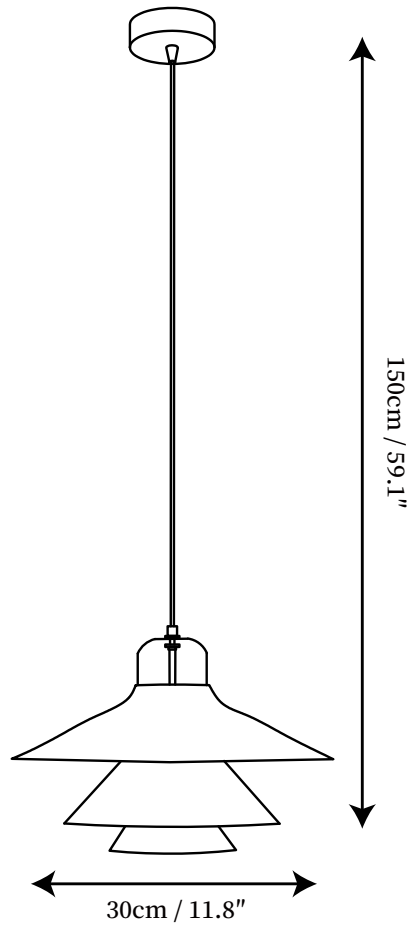

SPECIFICATION SHEET

SPECIFICATION DETAILS

*For custom options, consult factory for details

Fixture Dimensions	D 11.8" x H 59.1"
Light source	E26 or E27 (bulb not included)
Wattage	MAX 40W incandescent bulb or LED equivalent.
Voltage	AC 110-240V
Mounting	Hardwired.
Dimming	Compatible with dimmable bulbs (bulb not included)
Control method	Compatible with common wall switches (not included)
Finishes	White, Red, Green
Shade Details	White
Material	Aluminum, Glass
Wire Length	The standard length of the cord is 59" (150 cm), the length is adjustable.

SPECIFICATION SHEET

SPECIFICATION DETAILS

*For custom options, consult factory for details

Fixture Dimensions	D 15.7" x H 59.1"
Light source	E26 or E27 (bulb not included)
Wattage	MAX 40W incandescent bulb or LED equivalent.
Voltage	AC 110-240V
Mounting	Hardwired.
Dimming	Compatible with dimmable bulbs (bulb not included)
Control method	Compatible with common wall switches (not included)
Finishes	White, Red, Green
Shade Details	White
Material	Aluminum, Glass
Wire Length	The standard length of the cord is 59" (150 cm), the length is adjustable.