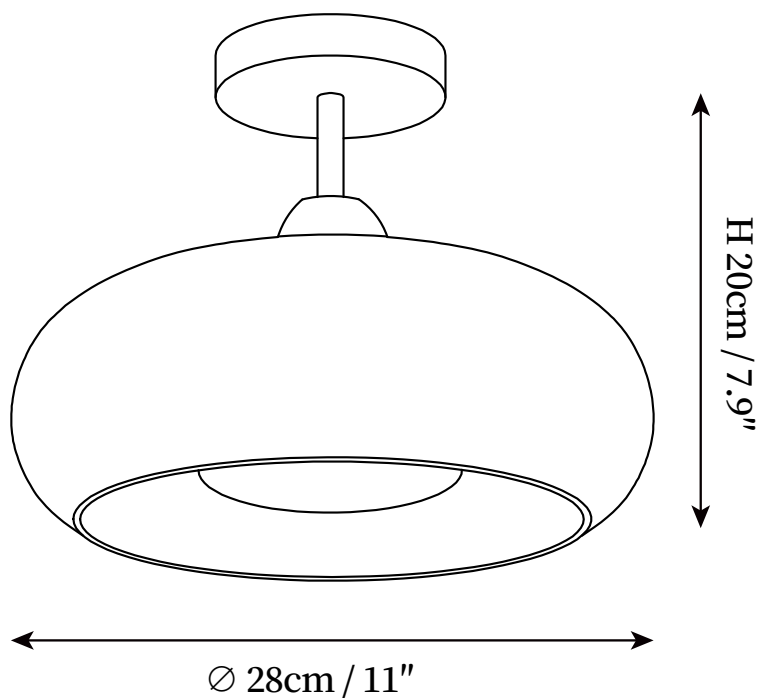

## SPECIFICATION DETAILS

\*For custom options, consult factory for details

---

<b>Fixture Dimensions</b>	D 11" x H 7.9"
<b>Light source</b>	E26 or E27 (bulb not included)
<b>Wattage</b>	MAX 40W incandescent bulb or LED equivalent.
<b>Voltage</b>	AC 110-240V
<b>Mounting</b>	Hardwired.
<b>Dimming</b>	Please purchase dimmable light bulbs separately.
<b>Control method</b>	Compatible with common wall switches(not included)
<b>Finishes</b>	Natural wood color.
<b>Shade Details</b>	White, Orange.
<b>Material</b>	Wood, Glass.