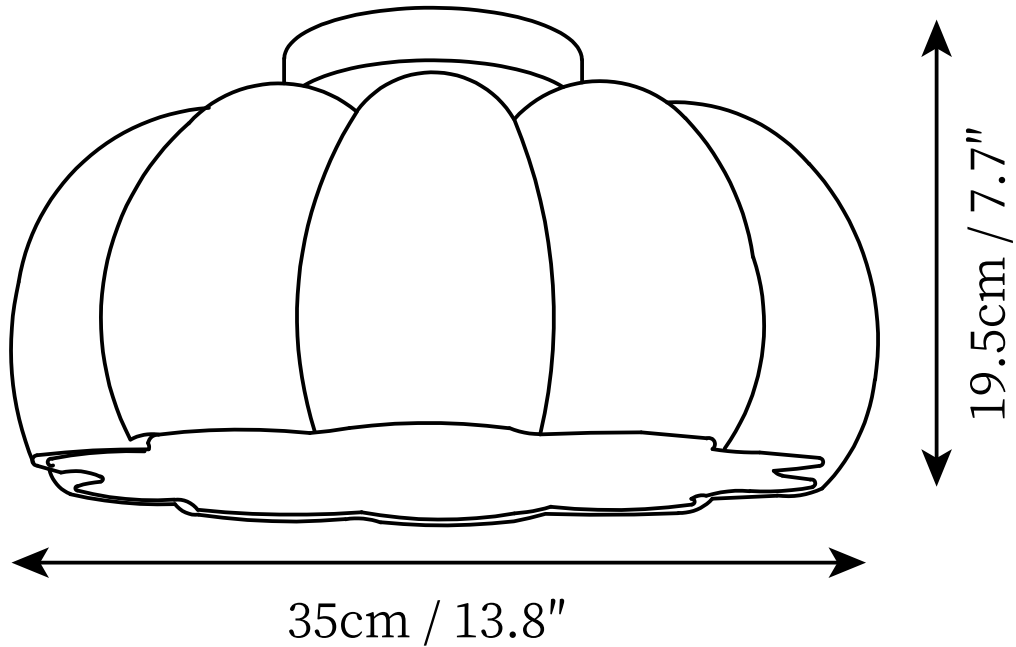

SPECIFICATION SHEET

SPECIFICATION DETAILS

*For custom options, consult factory for details

Fixture Dimensions	D 7.1" x H 6.5"
Light source	E27
Wattage	~ 40W
Voltage	AC 110-240V
Color Temperature	Based on the purchase of light bulbs
CRI(Ra)	80CRI
Mounting	Ceiling
Driver Required	NO
Optional Color Temps	Buy bulbs as needed
LED Rated Life	Based on bulb life (we do not supply bulbs)
Dimming	Dimming is not supported
Finishes	Yellow, Wood color.
Glass Details	Yellow.
Material	Metal, Environmental Resin, Wooden.
Wire Length	NO
Wire Type	NO

SPECIFICATION SHEET

SPECIFICATION DETAILS

*For custom options, consult factory for details

Fixture Dimensions	D 13.8" x H 7.7"
Light source	E27
Wattage	~ 40W
Voltage	AC 110-240V
Color Temperature	Based on the purchase of light bulbs
CRI(Ra)	80CRI
Mounting	Ceiling
Driver Required	NO
Optional Color Temps	Buy bulbs as needed
LED Rated Life	Based on bulb life (we do not supply bulbs)
Dimming	Dimming is not supported
Finishes	Yellow, Wood color.
Glass Details	Yellow.
Material	Metal, Environmental Resin, Wooden.
Wire Length	NO
Wire Type	NO

SPECIFICATION SHEET

SPECIFICATION DETAILS

*For custom options, consult factory for details

Fixture Dimensions	D 16.5" x H 7.7"
Light source	E27
Wattage	~ 40W
Voltage	AC 110-240V
Color Temperature	Based on the purchase of light bulbs
CRI(Ra)	80CRI
Mounting	Ceiling
Driver Required	NO
Optional Color Temps	Buy bulbs as needed
LED Rated Life	Based on bulb life (we do not supply bulbs)
Dimming	Dimming is not supported
Finishes	Yellow, Wood color.
Glass Details	Yellow.
Material	Metal, Environmental Resin, Wooden.
Wire Length	NO
Wire Type	NO