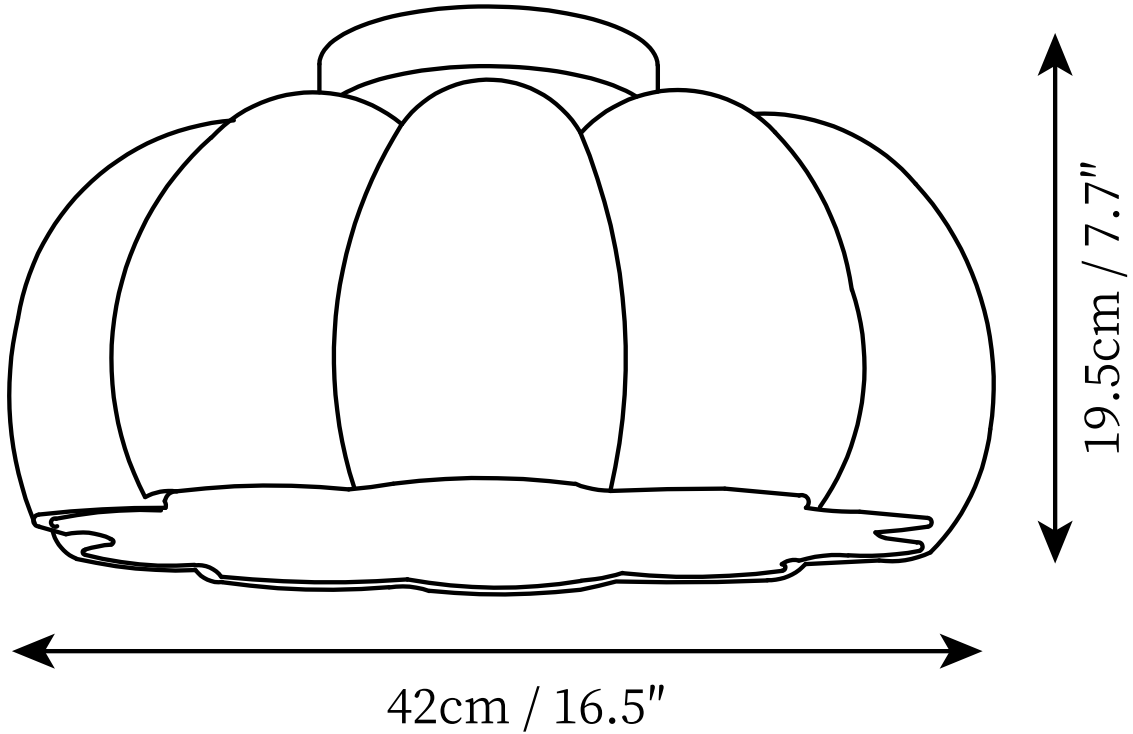

SPECIFICATION SHEET

SPECIFICATION DETAILS

*For custom options, consult factory for details

Fixture Dimensions	D 7.1" x H 6.5"
Light source	E27
Wattage	~ 40W
Voltage	AC 110-240V
Color Temperature	Based on the purchase of light bulbs
CRI(Ra)	80CRI
Mounting	Ceiling
Driver Required	NO
Optional Color Temps	Buy bulbs as needed
LED Rated Life	Based on bulb life (we do not supply bulbs)
Dimming	Dimming is not supported
Finishes	Yellow, Wood color.
Glass Details	Yellow.
Material	Metal, Environmental Resin, Wooden.
Wire Length	NO
Wire Type	NO

SPECIFICATION SHEET

SPECIFICATION DETAILS

*For custom options, consult factory for details

Fixture Dimensions	D 13.8" x H 7.7"
Light source	E27
Wattage	~ 40W
Voltage	AC 110-240V
Color Temperature	Based on the purchase of light bulbs
CRI(Ra)	80CRI
Mounting	Ceiling
Driver Required	NO
Optional Color Temps	Buy bulbs as needed
LED Rated Life	Based on bulb life (we do not supply bulbs)
Dimming	Dimming is not supported
Finishes	Yellow, Wood color.
Glass Details	Yellow.
Material	Metal, Environmental Resin, Wooden.
Wire Length	NO
Wire Type	NO

SPECIFICATION SHEET

SPECIFICATION DETAILS

*For custom options, consult factory for details

Fixture Dimensions	D 16.5" x H 7.7"
Light source	E27
Wattage	~ 40W
Voltage	AC 110-240V
Color Temperature	Based on the purchase of light bulbs
CRI(Ra)	80CRI
Mounting	Ceiling
Driver Required	NO
Optional Color Temps	Buy bulbs as needed
LED Rated Life	Based on bulb life (we do not supply bulbs)
Dimming	Dimming is not supported
Finishes	Yellow, Wood color.
Glass Details	Yellow.
Material	Metal, Environmental Resin, Wooden.
Wire Length	NO
Wire Type	NO