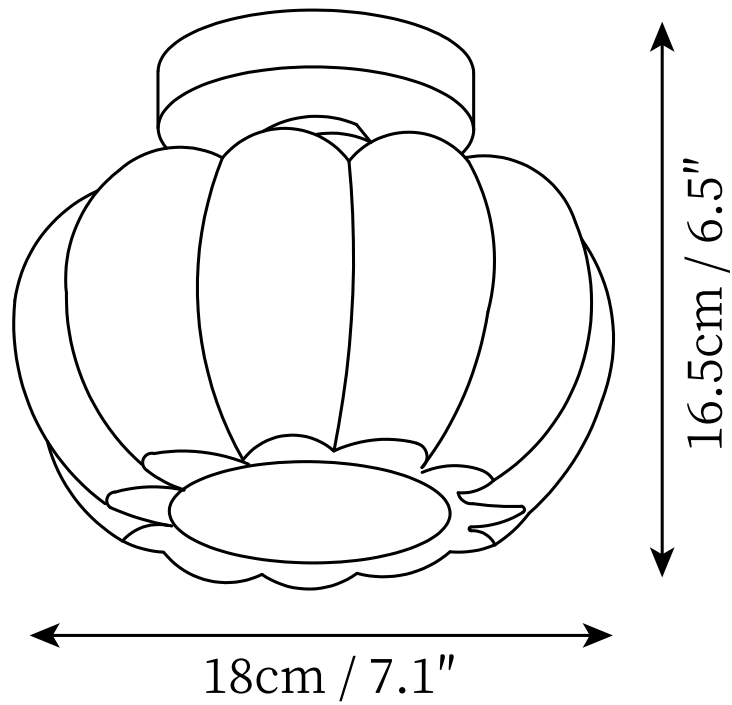

SPECIFICATION SHEET

SPECIFICATION DETAILS

*For custom options, consult factory for details

Fixture Dimensions	D 7.1" x H 6.5"
Light source	E27
Wattage	~ 40W
Voltage	AC 110-240V
Color Temperature	Based on the purchase of light bulbs
CRI(Ra)	80CRI
Mounting	Ceiling
Driver Required	NO
Optional Color Temps	Buy bulbs as needed
LED Rated Life	Based on bulb life (we do not supply bulbs)
Dimming	Dimming is not supported
Finishes	Yellow, Wood color.
Glass Details	Yellow.
Material	Metal, Environmental Resin, Wooden.
Wire Length	NO
Wire Type	NO

SPECIFICATION SHEET

SPECIFICATION DETAILS

*For custom options, consult factory for details

Fixture Dimensions	D 13.8" x H 7.7"
Light source	E27
Wattage	~ 40W
Voltage	AC 110-240V
Color Temperature	Based on the purchase of light bulbs
CRI(Ra)	80CRI
Mounting	Ceiling
Driver Required	NO
Optional Color Temps	Buy bulbs as needed
LED Rated Life	Based on bulb life (we do not supply bulbs)
Dimming	Dimming is not supported
Finishes	Yellow, Wood color.
Glass Details	Yellow.
Material	Metal, Environmental Resin, Wooden.
Wire Length	NO
Wire Type	NO

SPECIFICATION SHEET

SPECIFICATION DETAILS

*For custom options, consult factory for details

Fixture Dimensions	D 16.5" x H 7.7"
Light source	E27
Wattage	~ 40W
Voltage	AC 110-240V
Color Temperature	Based on the purchase of light bulbs
CRI(Ra)	80CRI
Mounting	Ceiling
Driver Required	NO
Optional Color Temps	Buy bulbs as needed
LED Rated Life	Based on bulb life (we do not supply bulbs)
Dimming	Dimming is not supported
Finishes	Yellow, Wood color.
Glass Details	Yellow.
Material	Metal, Environmental Resin, Wooden.
Wire Length	NO
Wire Type	NO