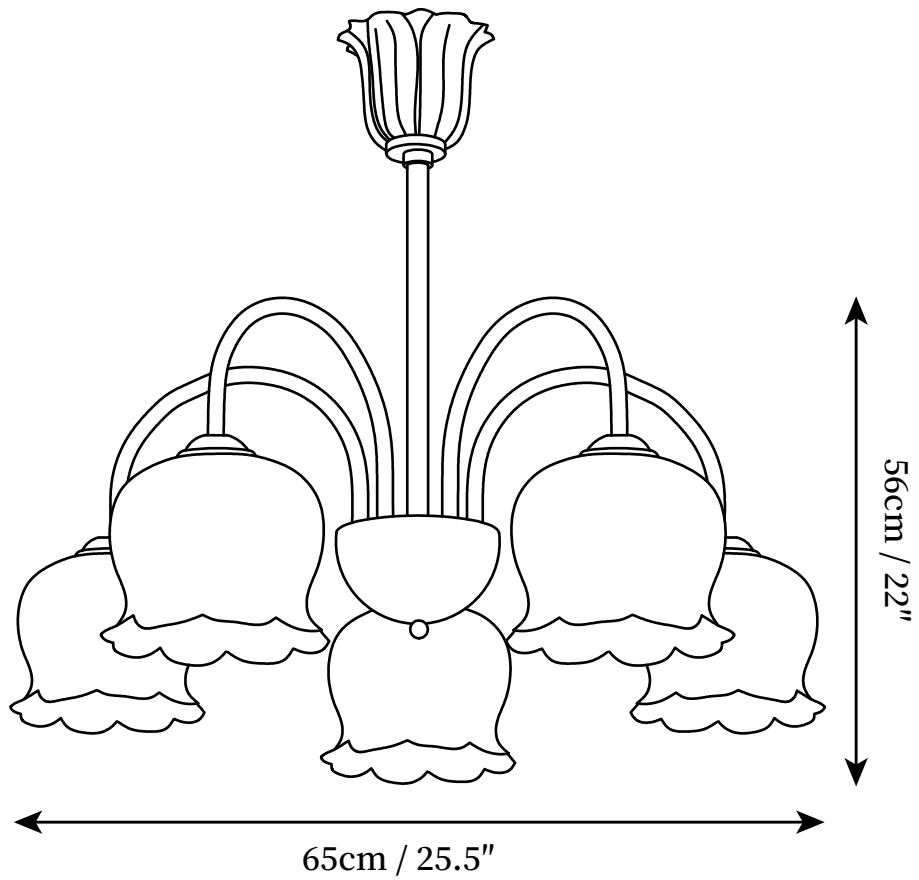

SPECIFICATION SHEET

SPECIFICATION DETAILS

*For custom options, consult factory for details

Fixture Dimensions	D 19.6" x H 20.4"
Light source	E26 or E27 (bulb not included)
Wattage	MAX 40W incandescent bulb or LED equivalent.
Voltage	AC 110-240V
Mounting	Hardwired.
Dimming	Compatible with dimmable bulbs (bulb not included)
Control method	Compatible with common wall switches (not included)
Finishes	Brass.
Shade Details	Beige.
Material	Metal, Glass.
Hanging Length	Suspension rod length is 50cm/19.7", the length can be specified according to needs

SPECIFICATION SHEET

SPECIFICATION DETAILS

*For custom options, consult factory for details

Fixture Dimensions	D 25.5" x H 22"
Light source	E26 or E27 (bulb not included)
Wattage	MAX 40W incandescent bulb or LED equivalent.
Voltage	AC 110-240V
Mounting	Hardwired.
Dimming	Compatible with dimmable bulbs (bulb not included)
Control method	Compatible with common wall switches (not included)
Finishes	Brass.
Shade Details	Beige.
Material	Metal, Glass.
Hanging Length	Suspension rod length is 50cm/19.7", the length can be specified according to needs

SPECIFICATION SHEET

SPECIFICATION DETAILS

*For custom options, consult factory for details

Fixture Dimensions	D 25.5" x H 22"
Light source	E26 or E27 (bulb not included)
Wattage	MAX 40W incandescent bulb or LED equivalent.
Voltage	AC 110-240V
Mounting	Hardwired.
Dimming	Compatible with dimmable bulbs (bulb not included)
Control method	Compatible with common wall switches(not included)
Finishes	Brass.
Shade Details	Beige.
Material	Metal, Glass.
Hanging Length	Suspension rod length is 50cm/19.7", the length can be specified according to needs