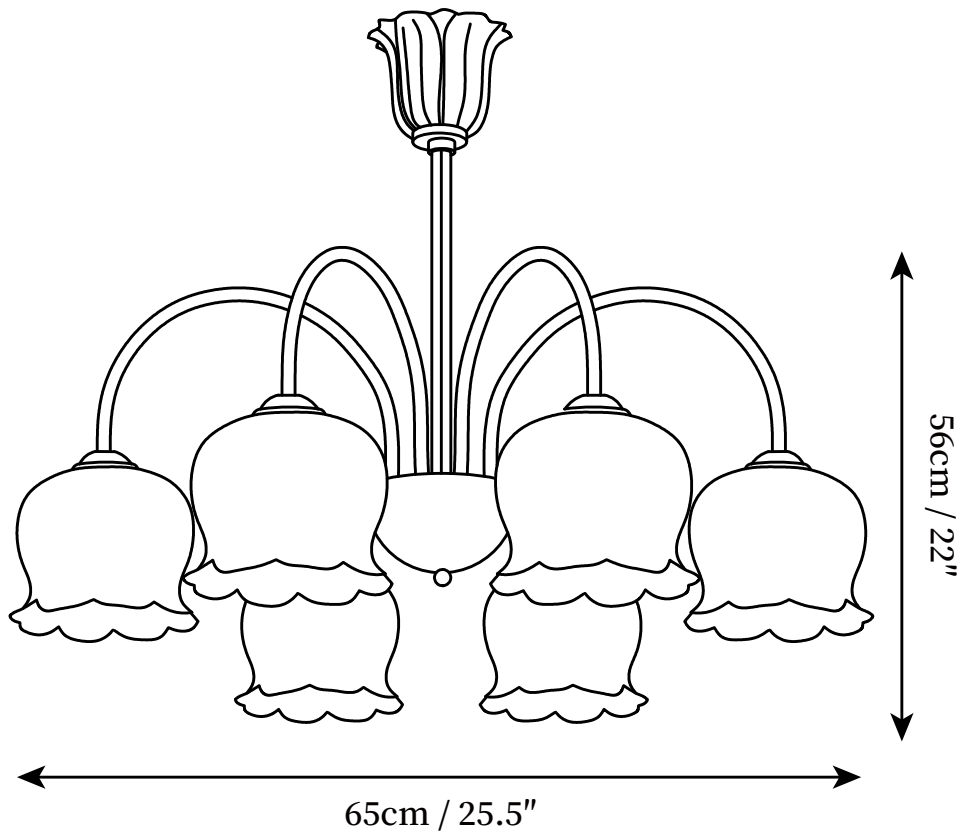

SPECIFICATION SHEET

SPECIFICATION DETAILS

*For custom options, consult factory for details

Fixture Dimensions	D 19.6" x H 20.4"
Light source	E26 or E27 (bulb not included)
Wattage	MAX 40W incandescent bulb or LED equivalent.
Voltage	AC 110-240V
Mounting	Hardwired.
Dimming	Compatible with dimmable bulbs (bulb not included)
Control method	Compatible with common wall switches (not included)
Finishes	Brass.
Shade Details	Beige.
Material	Metal, Glass.
Hanging Length	Suspension rod length is 50cm/19.7", the length can be specified according to needs

SPECIFICATION SHEET

SPECIFICATION DETAILS

*For custom options, consult factory for details

Fixture Dimensions	D 25.5" x H 22"
Light source	E26 or E27 (bulb not included)
Wattage	MAX 40W incandescent bulb or LED equivalent.
Voltage	AC 110-240V
Mounting	Hardwired.
Dimming	Compatible with dimmable bulbs (bulb not included)
Control method	Compatible with common wall switches (not included)
Finishes	Brass.
Shade Details	Beige.
Material	Metal, Glass.
Hanging Length	Suspension rod length is 50cm/19.7", the length can be specified according to needs

SPECIFICATION SHEET

SPECIFICATION DETAILS

*For custom options, consult factory for details

Fixture Dimensions	D 25.5" x H 22"
Light source	E26 or E27 (bulb not included)
Wattage	MAX 40W incandescent bulb or LED equivalent.
Voltage	AC 110-240V
Mounting	Hardwired.
Dimming	Compatible with dimmable bulbs (bulb not included)
Control method	Compatible with common wall switches(not included)
Finishes	Brass.
Shade Details	Beige.
Material	Metal, Glass.
Hanging Length	Suspension rod length is 50cm/19.7", the length can be specified according to needs