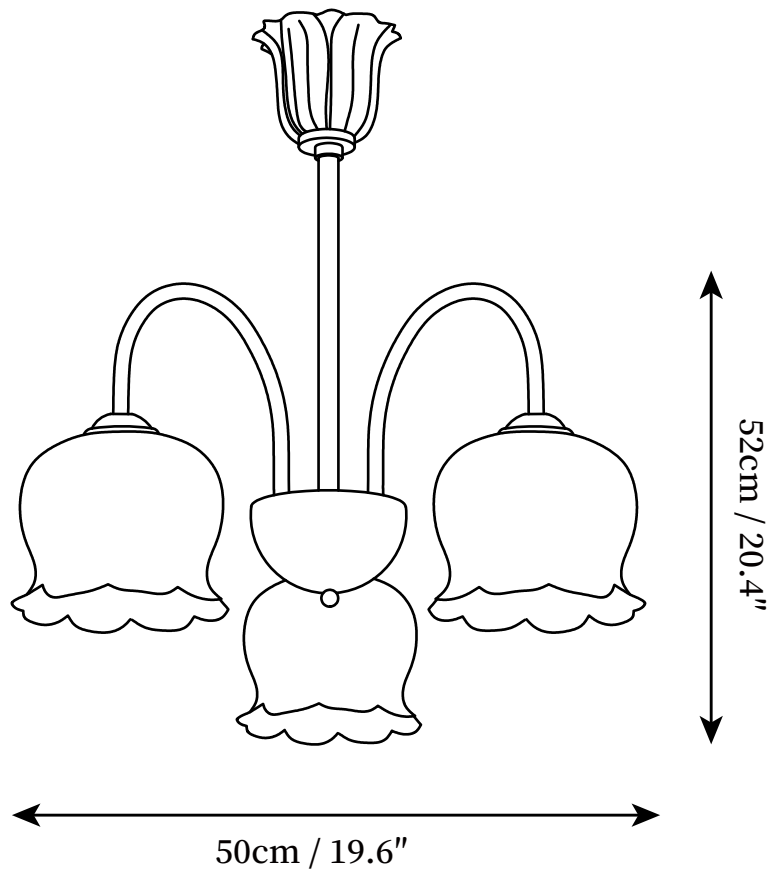

SPECIFICATION SHEET

SPECIFICATION DETAILS

*For custom options, consult factory for details

Fixture Dimensions	D 19.6" x H 20.4"
Light source	E26 or E27 (bulb not included)
Wattage	MAX 40W incandescent bulb or LED equivalent.
Voltage	AC 110-240V
Mounting	Hardwired.
Dimming	Compatible with dimmable bulbs (bulb not included)
Control method	Compatible with common wall switches (not included)
Finishes	Brass.
Shade Details	Beige.
Material	Metal, Glass.
Hanging Length	Suspension rod length is 50cm/19.7", the length can be specified according to needs

SPECIFICATION SHEET

SPECIFICATION DETAILS

*For custom options, consult factory for details

Fixture Dimensions	D 25.5" x H 22"
Light source	E26 or E27 (bulb not included)
Wattage	MAX 40W incandescent bulb or LED equivalent.
Voltage	AC 110-240V
Mounting	Hardwired.
Dimming	Compatible with dimmable bulbs (bulb not included)
Control method	Compatible with common wall switches (not included)
Finishes	Brass.
Shade Details	Beige.
Material	Metal, Glass.
Hanging Length	Suspension rod length is 50cm/19.7", the length can be specified according to needs

SPECIFICATION SHEET

SPECIFICATION DETAILS

*For custom options, consult factory for details

Fixture Dimensions	D 25.5" x H 22"
Light source	E26 or E27 (bulb not included)
Wattage	MAX 40W incandescent bulb or LED equivalent.
Voltage	AC 110-240V
Mounting	Hardwired.
Dimming	Compatible with dimmable bulbs (bulb not included)
Control method	Compatible with common wall switches(not included)
Finishes	Brass.
Shade Details	Beige.
Material	Metal, Glass.
Hanging Length	Suspension rod length is 50cm/19.7", the length can be specified according to needs