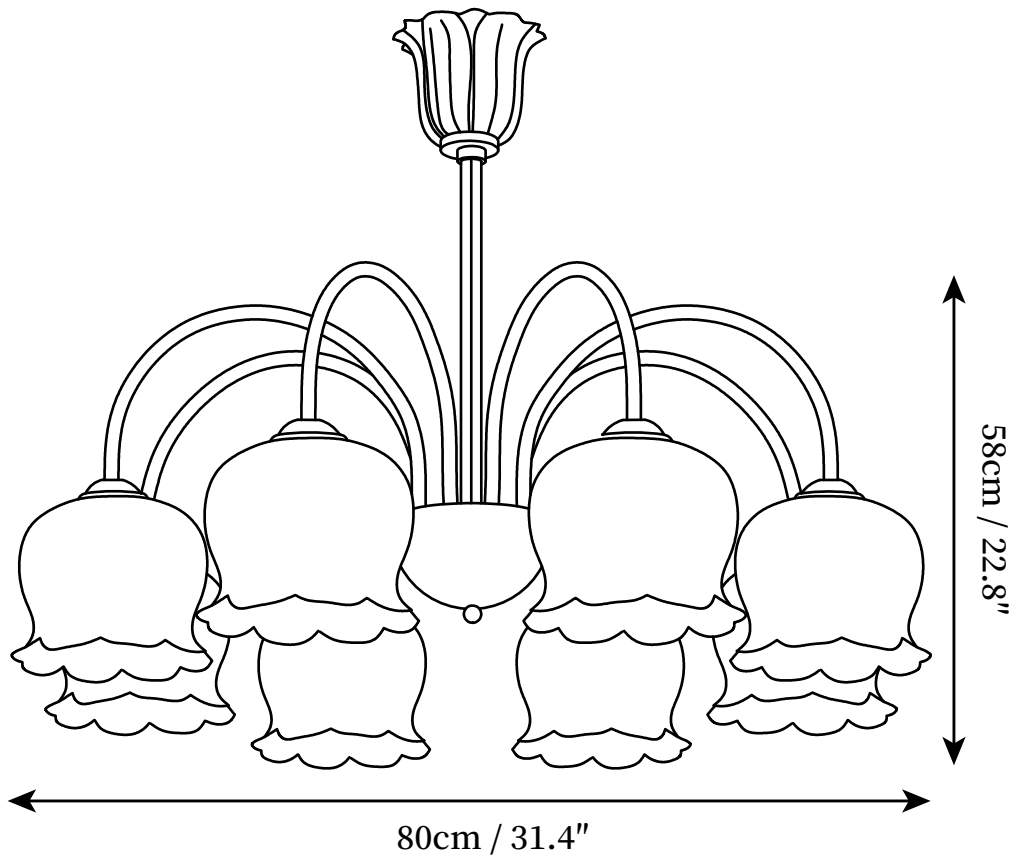

SPECIFICATION SHEET

SPECIFICATION DETAILS

*For custom options, consult factory for details

Fixture Dimensions	D 31.4" x H 22.8"
Light source	E26 or E27 (bulb not included)
Wattage	MAX 40W incandescent bulb or LED equivalent.
Voltage	AC 110-240V
Mounting	Hardwired.
Dimming	Compatible with dimmable bulbs (bulb not included)
Control method	Compatible with common wall switches (not included)
Finishes	Brass.
Shade Details	Beige.
Material	Metal, Glass.
Hanging Length	Suspension rod length is 50cm/19.7", the length can be specified according to needs