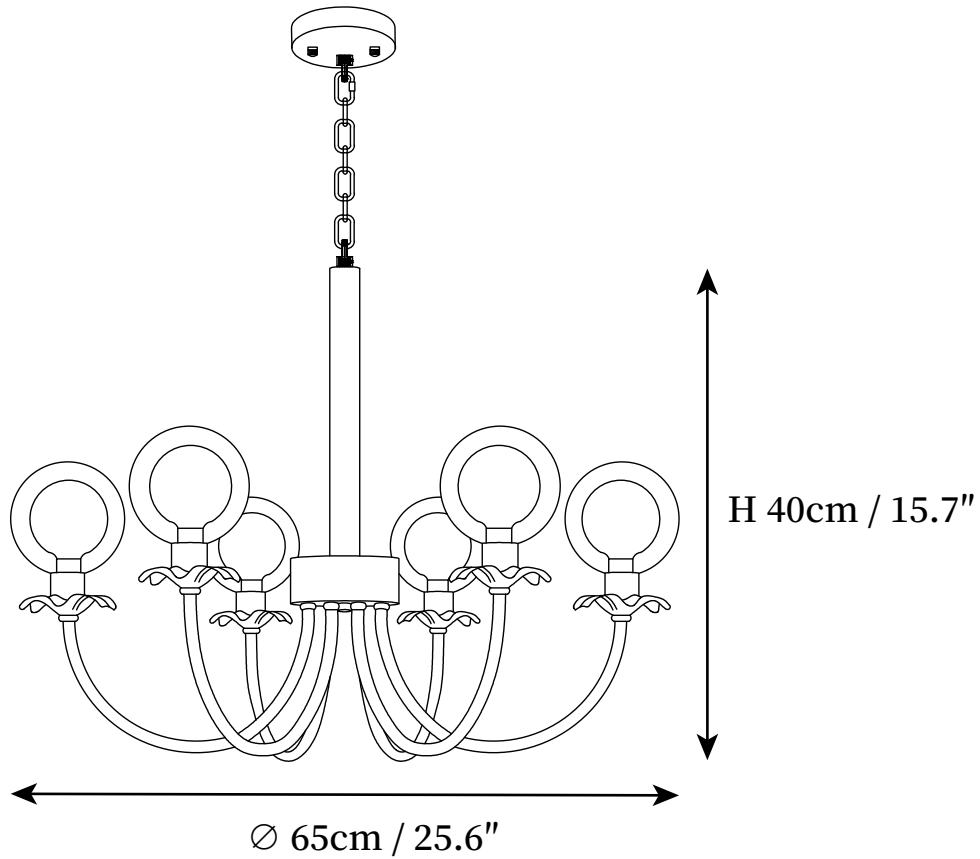

SPECIFICATION SHEET

SPECIFICATION DETAILS

*For custom options, consult factory for details

Fixture Dimensions	D 25.6" x H 15.7"
Light source	E26 or E27 (bulb not included)
Wattage	MAX 40W incandescent bulb or LED equivalent.
Voltage	AC 110-240V
Mounting	Hardwired.
Dimming	Compatible with dimmable bulbs (bulb not included)
Control method	Compatible with common wall switches(not included)
Finishes	Brass.
Shade Details	White & Clear.
Material	Brass, Glass.
Hanging Length	Suspension chain length is 50cm/19.7", the length can be specified according to needs

SPECIFICATION SHEET

SPECIFICATION DETAILS

*For custom options, consult factory for details

Fixture Dimensions	D 32.3" x H 19.3"
Light source	E26 or E27 (bulb not included)
Wattage	MAX 40W incandescent bulb or LED equivalent.
Voltage	AC 110-240V
Mounting	Hardwired.
Dimming	Compatible with dimmable bulbs (bulb not included)
Control method	Compatible with common wall switches(not included)
Finishes	Brass.
Shade Details	White & Clear.
Material	Brass, Glass.
Hanging Length	Suspension chain length is 50cm/19.7", the length can be specified according to needs