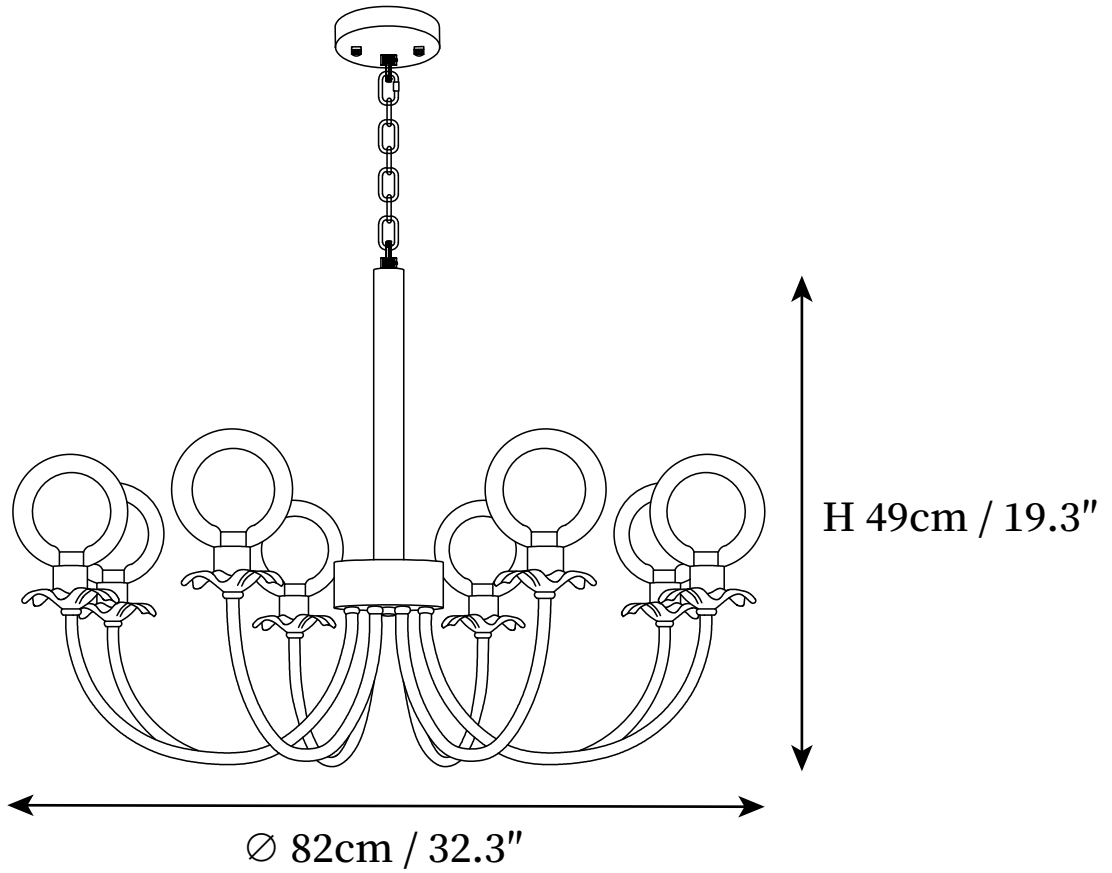

SPECIFICATION SHEET

SPECIFICATION DETAILS

*For custom options, consult factory for details

Fixture Dimensions	D 25.6" x H 15.7"
Light source	E26 or E27 (bulb not included)
Wattage	MAX 40W incandescent bulb or LED equivalent.
Voltage	AC 110-240V
Mounting	Hardwired.
Dimming	Compatible with dimmable bulbs (bulb not included)
Control method	Compatible with common wall switches(not included)
Finishes	Brass.
Shade Details	White & Clear.
Material	Brass, Glass.
Hanging Length	Suspension chain length is 50cm/19.7", the length can be specified according to needs

SPECIFICATION SHEET

SPECIFICATION DETAILS

*For custom options, consult factory for details

Fixture Dimensions	D 32.3" x H 19.3"
Light source	E26 or E27 (bulb not included)
Wattage	MAX 40W incandescent bulb or LED equivalent.
Voltage	AC 110-240V
Mounting	Hardwired.
Dimming	Compatible with dimmable bulbs (bulb not included)
Control method	Compatible with common wall switches(not included)
Finishes	Brass.
Shade Details	White & Clear.
Material	Brass, Glass.
Hanging Length	Suspension chain length is 50cm/19.7", the length can be specified according to needs