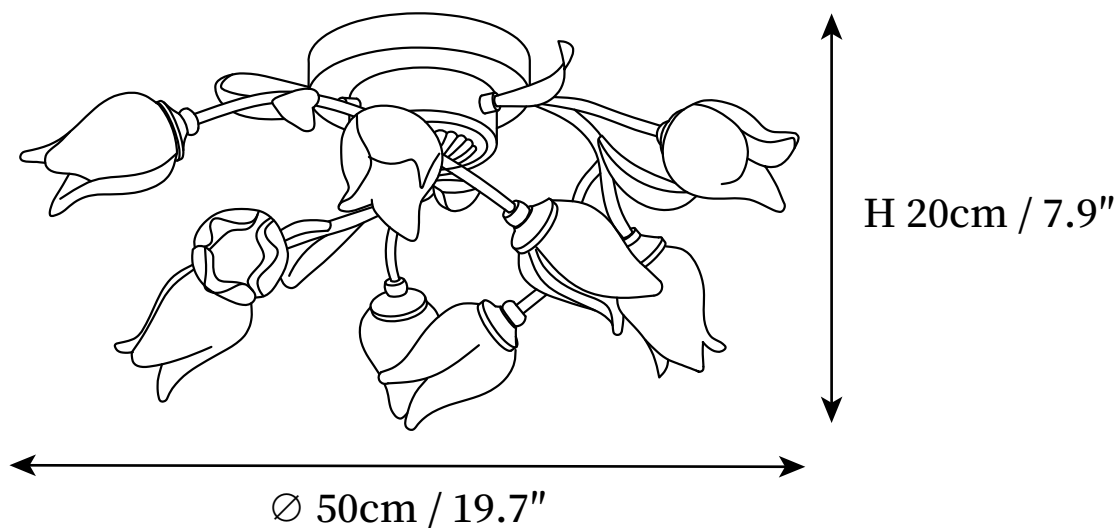

## SPECIFICATION DETAILS

\*For custom options, consult factory for details

<b>Fixture Dimensions</b>	D 19.7" x H 7.9
<b>Light source</b>	G9 (bulb not included)
<b>Wattage</b>	~ 5W incandescent bulb or LED equivalent.
<b>Voltage</b>	AC 110-240V
<b>Mounting</b>	Hardwired.
<b>Dimming</b>	Please purchase dimmable light bulbs separately.
<b>Control method</b>	Compatible with common wall switches(not included)
<b>Finishes</b>	Gold.
<b>Shade Details</b>	Purple.
<b>Material</b>	Metal, Glass.