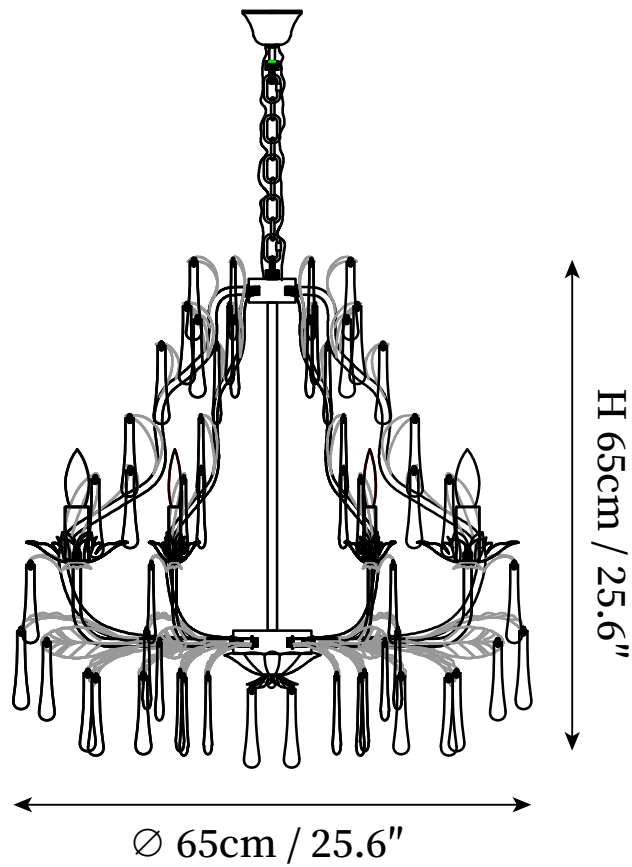

SPECIFICATION SHEET

SPECIFICATION DETAILS

*For custom options, consult factory for details

Fixture Dimensions	D 25.6" x H 25.6" , D 31.5" x H 36.2"
Light source	G9. (bulb not included)
Wattage	~ 5W incandescent bulb or LED equivalent.
Voltage	AC 110-240V
Mounting	Hardwired.
Dimming	Compatible with dimmable bulbs (bulb not included)
Control method	Compatible with common wall switches(not included)
Finishes	Gold, Purple, Dark purple.
Shade Details	Clear.
Material	Metal, Crystal.
Rod Length	Suspension chain length 50cm / 19.7", and can be spliced as needed.