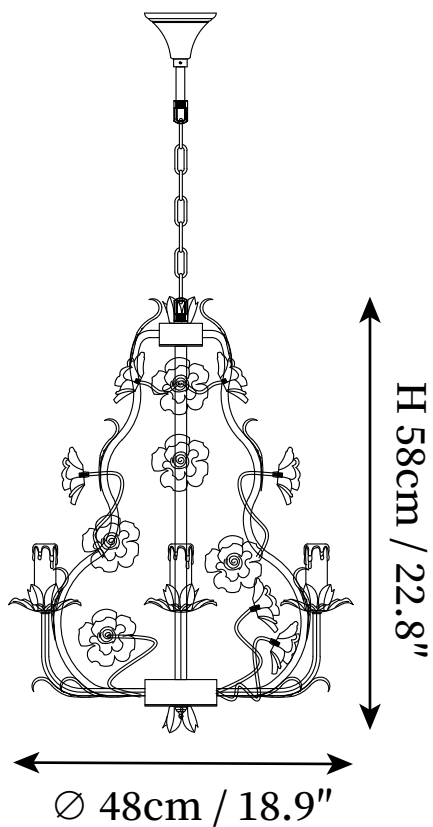

SPECIFICATION SHEET

SPECIFICATION DETAILS

*For custom options, consult factory for details

Fixture Dimensions	D 18.9" x H 22.8"
Light source	G9 (bulb not included)
Wattage	~ 5W incandescent bulb or LED equivalent.
Voltage	AC 110-240V
Mounting	Hardwired.
Dimming	Compatible with dimmable bulbs (bulb not included)
Control method	Compatible with common wall switches (not included)
Finishes	Black gold, White.
Shade Details	No
Material	Metal, Ceramics.
Hanging Length	Suspension chain length is 50cm/19.7", the length can be specified according to needs

SPECIFICATION SHEET

SPECIFICATION DETAILS

*For custom options, consult factory for details

Fixture Dimensions	D 25.6" x H 28.3"
Light source	G9 (bulb not included)
Wattage	~ 5W incandescent bulb or LED equivalent.
Voltage	AC 110-240V
Mounting	Hardwired.
Dimming	Compatible with dimmable bulbs (bulb not included)
Control method	Compatible with common wall switches(not included)
Finishes	Black gold, White.
Shade Details	No
Material	Metal, Ceramics.
Hanging Length	Suspension chain length is 50cm/19.7", the length can be specified according to needs