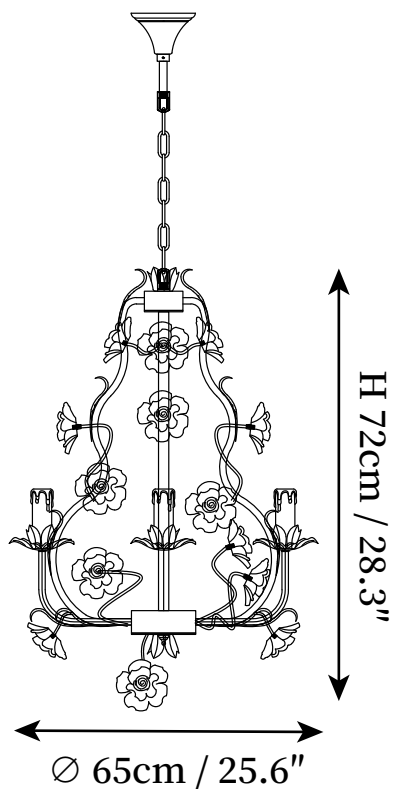

SPECIFICATION SHEET

SPECIFICATION DETAILS

*For custom options, consult factory for details

Fixture Dimensions	D 18.9" x H 22.8"
Light source	G9 (bulb not included)
Wattage	~ 5W incandescent bulb or LED equivalent.
Voltage	AC 110-240V
Mounting	Hardwired.
Dimming	Compatible with dimmable bulbs (bulb not included)
Control method	Compatible with common wall switches (not included)
Finishes	Black gold, White.
Shade Details	No
Material	Metal, Ceramics.
Hanging Length	Suspension chain length is 50cm/19.7", the length can be specified according to needs

SPECIFICATION SHEET

SPECIFICATION DETAILS

*For custom options, consult factory for details

Fixture Dimensions	D 25.6" x H 28.3"
Light source	G9 (bulb not included)
Wattage	~ 5W incandescent bulb or LED equivalent.
Voltage	AC 110-240V
Mounting	Hardwired.
Dimming	Compatible with dimmable bulbs (bulb not included)
Control method	Compatible with common wall switches(not included)
Finishes	Black gold, White.
Shade Details	No
Material	Metal, Ceramics.
Hanging Length	Suspension chain length is 50cm/19.7", the length can be specified according to needs