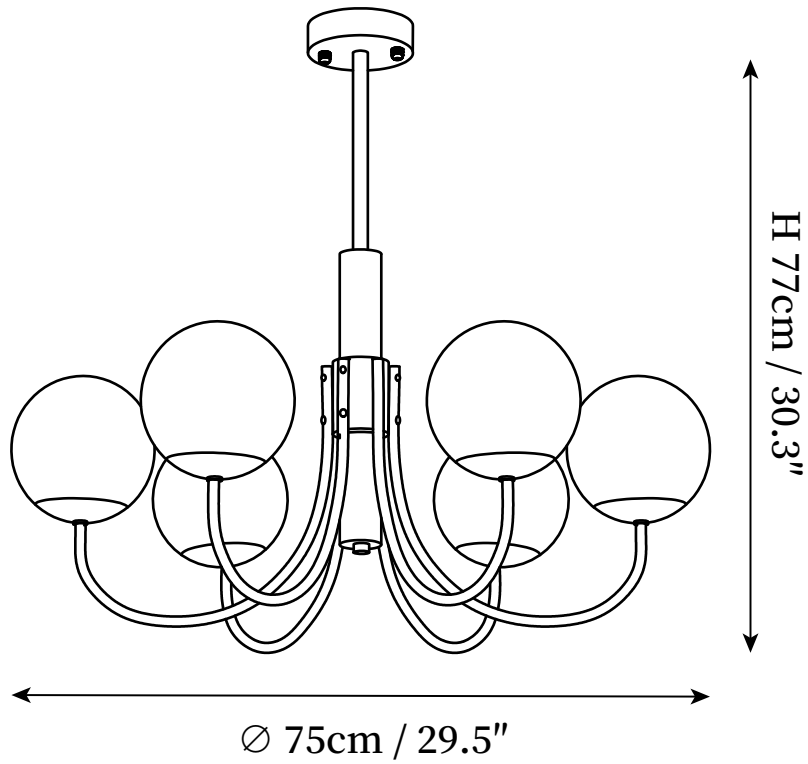

SPECIFICATION SHEET

SPECIFICATION DETAILS

*For custom options, consult factory for details

Fixture Dimensions	D 23.2" x H 29.5"
Light source	E26 or E27. (bulb not included)
Wattage	MAX 40W incandescent bulb or LED equivalent.
Voltage	AC 110-240V
Mounting	Hardwired.
Dimming	Compatible with dimmable bulbs (bulb not included)
Control method	Compatible with common wall switches(not included)
Finishes	Brass, Walnut color.
Shade Details	White.
Material	Brass, Glass, Walnut wood.
Rod Length	Suspension rod length 50cm / 19.7", and can be spliced as needed.

SPECIFICATION SHEET

SPECIFICATION DETAILS

*For custom options, consult factory for details

Fixture Dimensions	D 29.5" x H 30.3"
Light source	E26 or E27. (bulb not included)
Wattage	MAX 40W incandescent bulb or LED equivalent.
Voltage	AC 110-240V
Mounting	Hardwired.
Dimming	Compatible with dimmable bulbs (bulb not included)
Control method	Compatible with common wall switches (not included)
Finishes	Brass, Walnut color.
Shade Details	White.
Material	Brass, Glass, Walnut wood.
Rod Length	Suspension rod length 50cm / 19.7", and can be spliced as needed.

SPECIFICATION SHEET

SPECIFICATION DETAILS

*For custom options, consult factory for details

Fixture Dimensions	D 37.4" x H 30.3"
Light source	E26 or E27. (bulb not included)
Wattage	MAX 40W incandescent bulb or LED equivalent.
Voltage	AC 110-240V
Mounting	Hardwired.
Dimming	Compatible with dimmable bulbs (bulb not included)
Control method	Compatible with common wall switches (not included)
Finishes	Brass, Walnut color.
Shade Details	White.
Material	Brass, Glass, Walnut wood.
Rod Length	Suspension rod length 50cm / 19.7", and can be spliced as needed.
