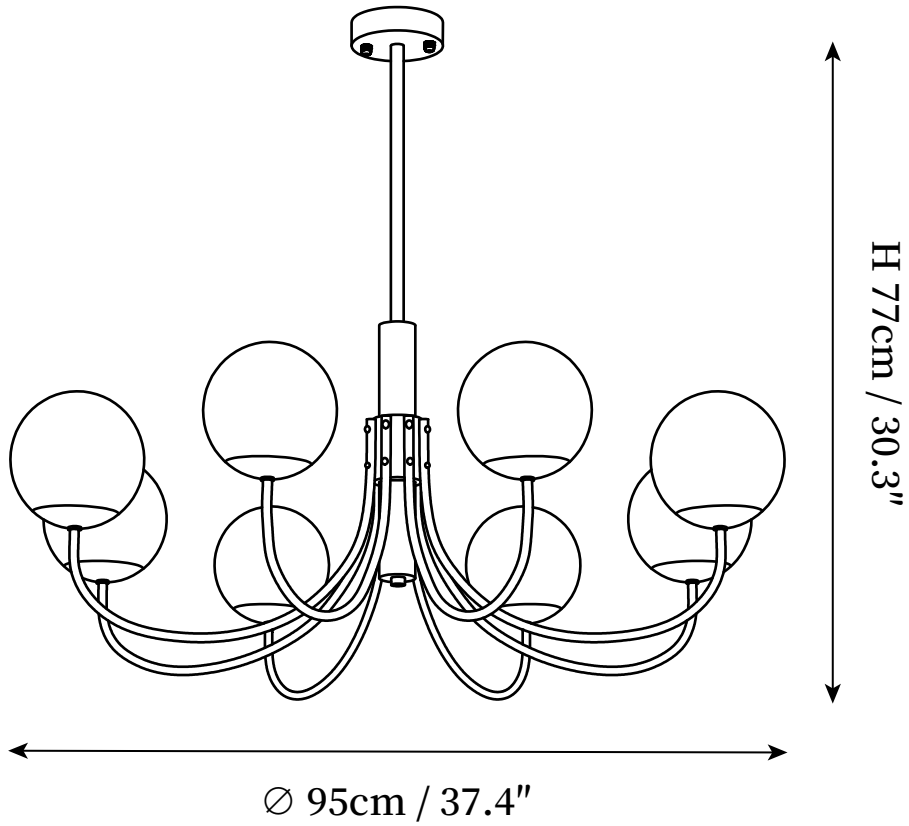

SPECIFICATION SHEET

SPECIFICATION DETAILS

*For custom options, consult factory for details

Fixture Dimensions	D 23.2" x H 29.5"
Light source	E26 or E27. (bulb not included)
Wattage	MAX 40W incandescent bulb or LED equivalent.
Voltage	AC 110-240V
Mounting	Hardwired.
Dimming	Compatible with dimmable bulbs (bulb not included)
Control method	Compatible with common wall switches(not included)
Finishes	Brass, Walnut color.
Shade Details	White.
Material	Brass, Glass, Walnut wood.
Rod Length	Suspension rod length 50cm / 19.7", and can be spliced as needed.

SPECIFICATION SHEET

SPECIFICATION DETAILS

*For custom options, consult factory for details

Fixture Dimensions	D 29.5" x H 30.3"
Light source	E26 or E27. (bulb not included)
Wattage	MAX 40W incandescent bulb or LED equivalent.
Voltage	AC 110-240V
Mounting	Hardwired.
Dimming	Compatible with dimmable bulbs (bulb not included)
Control method	Compatible with common wall switches (not included)
Finishes	Brass, Walnut color.
Shade Details	White.
Material	Brass, Glass, Walnut wood.
Rod Length	Suspension rod length 50cm / 19.7", and can be spliced as needed.

SPECIFICATION SHEET

SPECIFICATION DETAILS

*For custom options, consult factory for details

Fixture Dimensions	D 37.4" x H 30.3"
Light source	E26 or E27. (bulb not included)
Wattage	MAX 40W incandescent bulb or LED equivalent.
Voltage	AC 110-240V
Mounting	Hardwired.
Dimming	Compatible with dimmable bulbs (bulb not included)
Control method	Compatible with common wall switches (not included)
Finishes	Brass, Walnut color.
Shade Details	White.
Material	Brass, Glass, Walnut wood.
Rod Length	Suspension rod length 50cm / 19.7", and can be spliced as needed.
