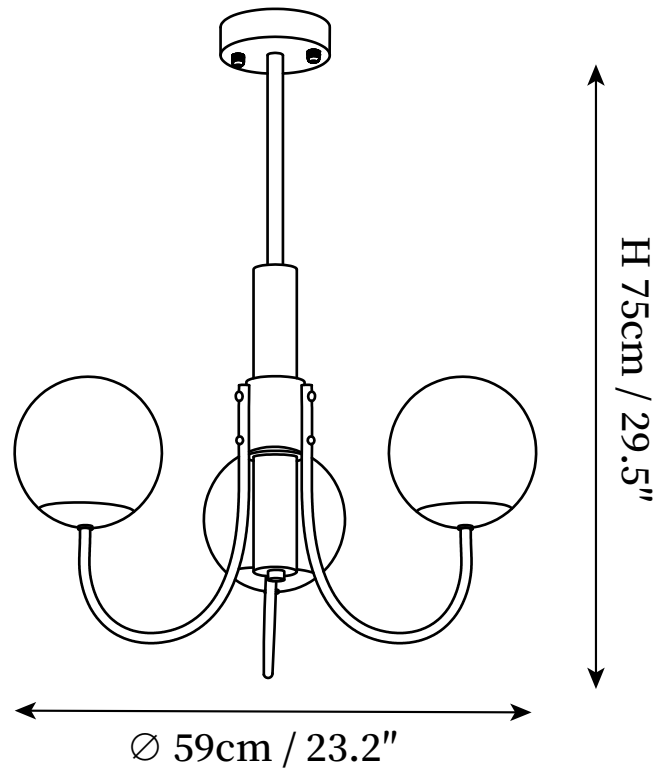

SPECIFICATION SHEET

SPECIFICATION DETAILS

*For custom options, consult factory for details

Fixture Dimensions	D 23.2" x H 29.5"
Light source	E26 or E27. (bulb not included)
Wattage	MAX 40W incandescent bulb or LED equivalent.
Voltage	AC 110-240V
Mounting	Hardwired.
Dimming	Compatible with dimmable bulbs (bulb not included)
Control method	Compatible with common wall switches(not included)
Finishes	Brass, Walnut color.
Shade Details	White.
Material	Brass, Glass, Walnut wood.
Rod Length	Suspension rod length 50cm / 19.7", and can be spliced as needed.

SPECIFICATION SHEET

SPECIFICATION DETAILS

*For custom options, consult factory for details

Fixture Dimensions	D 29.5" x H 30.3"
Light source	E26 or E27. (bulb not included)
Wattage	MAX 40W incandescent bulb or LED equivalent.
Voltage	AC 110-240V
Mounting	Hardwired.
Dimming	Compatible with dimmable bulbs (bulb not included)
Control method	Compatible with common wall switches (not included)
Finishes	Brass, Walnut color.
Shade Details	White.
Material	Brass, Glass, Walnut wood.
Rod Length	Suspension rod length 50cm / 19.7", and can be spliced as needed.

SPECIFICATION SHEET

SPECIFICATION DETAILS

*For custom options, consult factory for details

Fixture Dimensions	D 37.4" x H 30.3"
Light source	E26 or E27. (bulb not included)
Wattage	MAX 40W incandescent bulb or LED equivalent.
Voltage	AC 110-240V
Mounting	Hardwired.
Dimming	Compatible with dimmable bulbs (bulb not included)
Control method	Compatible with common wall switches (not included)
Finishes	Brass, Walnut color.
Shade Details	White.
Material	Brass, Glass, Walnut wood.
Rod Length	Suspension rod length 50cm / 19.7", and can be spliced as needed.
