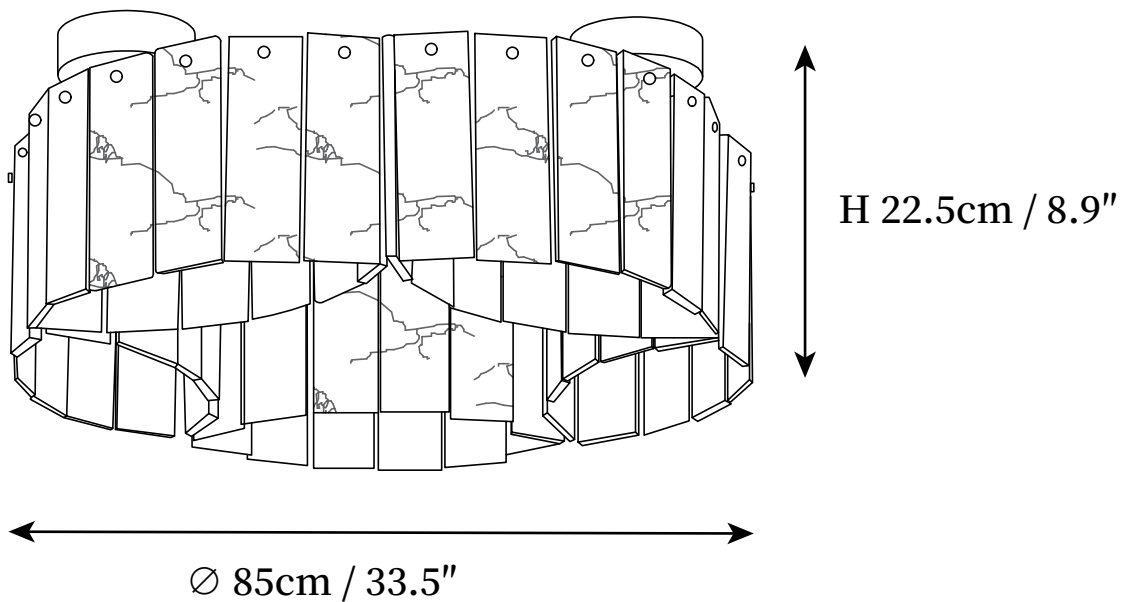

## SPECIFICATION DETAILS

\*For custom options, consult factory for details

<b>Fixture Dimensions</b>	D 21.7" x H 8.9, D 33.5" x H 8.9"
<b>Light source</b>	G9 (bulb not included)
<b>Wattage</b>	~ 5W incandescent bulb or LED equivalent.
<b>Voltage</b>	AC 110-240V
<b>Mounting</b>	Hardwired.
<b>Dimming</b>	Please purchase dimmable light bulbs separately.
<b>Control method</b>	Compatible with common wall switches(not included)
<b>Finishes</b>	Brass.
<b>Shade Details</b>	White.
<b>Material</b>	Brass, Alabaster.