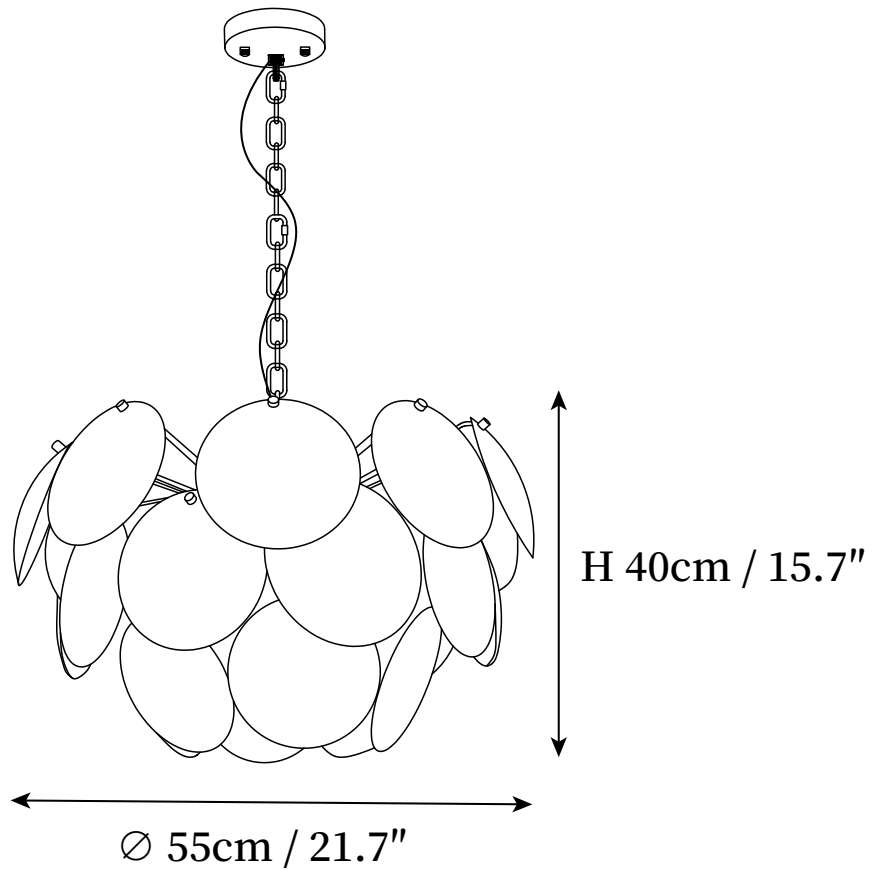

SPECIFICATION SHEET

SPECIFICATION DETAILS

*For custom options, consult factory for details

Fixture Dimensions	D 17.7" X H 13.8"
Light source	E14 (bulb not included)
Wattage	MAX 40W incandescent bulb or LED equivalent.
Voltage	AC 110-240V
Mounting	Hardwired.
Dimming	Compatible with dimmable bulbs (bulb not included)
Control method	Compatible with common wall switches(not included)
Finishes	Chrome.
Shade Details	White.
Material	Metal, Glass.
Hanging Length	Suspension chain length is 50cm/19.7", the length can be specified according to needs

SPECIFICATION SHEET

SPECIFICATION DETAILS

*For custom options, consult factory for details

Fixture Dimensions	D 21.7" X H 15.7"
Light source	E14 (bulb not included)
Wattage	MAX 40W incandescent bulb or LED equivalent.
Voltage	AC 110-240V
Mounting	Hardwired.
Dimming	Compatible with dimmable bulbs (bulb not included)
Control method	Compatible with common wall switches (not included)
Finishes	Chrome.
Shade Details	White.
Material	Metal, Glass.
Hanging Length	Suspension chain length is 50cm/19.7", the length can be specified according to needs