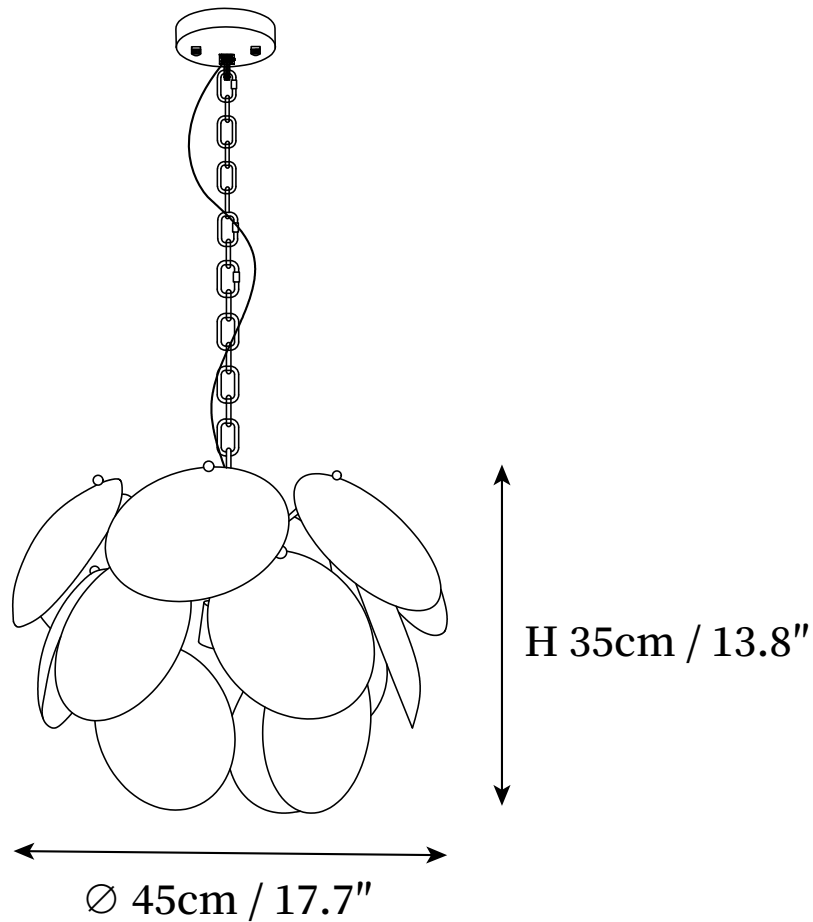

SPECIFICATION SHEET

SPECIFICATION DETAILS

*For custom options, consult factory for details

Fixture Dimensions	D 17.7" X H 13.8"
Light source	E14 (bulb not included)
Wattage	MAX 40W incandescent bulb or LED equivalent.
Voltage	AC 110-240V
Mounting	Hardwired.
Dimming	Compatible with dimmable bulbs (bulb not included)
Control method	Compatible with common wall switches(not included)
Finishes	Chrome.
Shade Details	White.
Material	Metal, Glass.
Hanging Length	Suspension chain length is 50cm/19.7", the length can be specified according to needs

SPECIFICATION SHEET

SPECIFICATION DETAILS

*For custom options, consult factory for details

Fixture Dimensions	D 21.7" X H 15.7"
Light source	E14 (bulb not included)
Wattage	MAX 40W incandescent bulb or LED equivalent.
Voltage	AC 110-240V
Mounting	Hardwired.
Dimming	Compatible with dimmable bulbs (bulb not included)
Control method	Compatible with common wall switches (not included)
Finishes	Chrome.
Shade Details	White.
Material	Metal, Glass.
Hanging Length	Suspension chain length is 50cm/19.7", the length can be specified according to needs