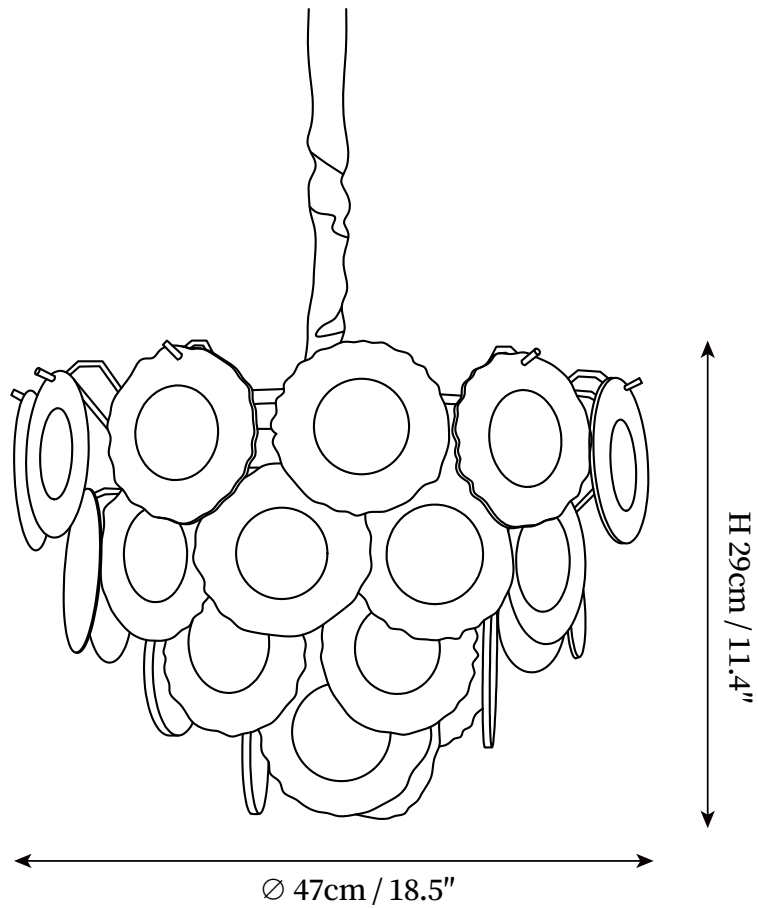

SPECIFICATION SHEET

SPECIFICATION DETAILS

*For custom options, consult factory for details

Fixture Dimensions	D 18.5" x H 11.4"
Light source	E14. (bulb not included)
Wattage	MAX 15W incandescent bulb or LED equivalent.
Voltage	AC 110-240V
Mounting	Hardwired.
Dimming	Compatible with dimmable bulbs (bulb not included)
Control method	Compatible with common wall switches(not included)
Finishes	Gold.
Shade Details	Pink, White.
Material	Metal, Glass.
Rod Length	Suspension rod length 20cm+30cm / 7.9"+11.8", and can be spliced as needed.

SPECIFICATION SHEET

SPECIFICATION DETAILS

*For custom options, consult factory for details

Fixture Dimensions	D 22" X H 12.6"
Light source	E14. (bulb not included)
Wattage	MAX 15W incandescent bulb or LED equivalent.
Voltage	AC 110-240V
Mounting	Hardwired.
Dimming	Compatible with dimmable bulbs (bulb not included)
Control method	Compatible with common wall switches (not included)
Finishes	Gold.
Shade Details	Pink, White.
Material	Metal, Glass.
Rod Length	Suspension rod length 20cm+30cm / 7.9"+11.8", and can be spliced as needed.

SPECIFICATION SHEET

SPECIFICATION DETAILS

*For custom options, consult factory for details

Fixture Dimensions	D 30" X H 14.2"
Light source	E14. (bulb not included)
Wattage	MAX 15W incandescent bulb or LED equivalent.
Voltage	AC 110-240V
Mounting	Hardwired.
Dimming	Compatible with dimmable bulbs (bulb not included)
Control method	Compatible with common wall switches(not included)
Finishes	Gold.
Shade Details	Pink, White.
Material	Metal, Glass.
Rod Length	Suspension rod length 20cm+30cm / 7.9"+11.8", and can be spliced as needed.