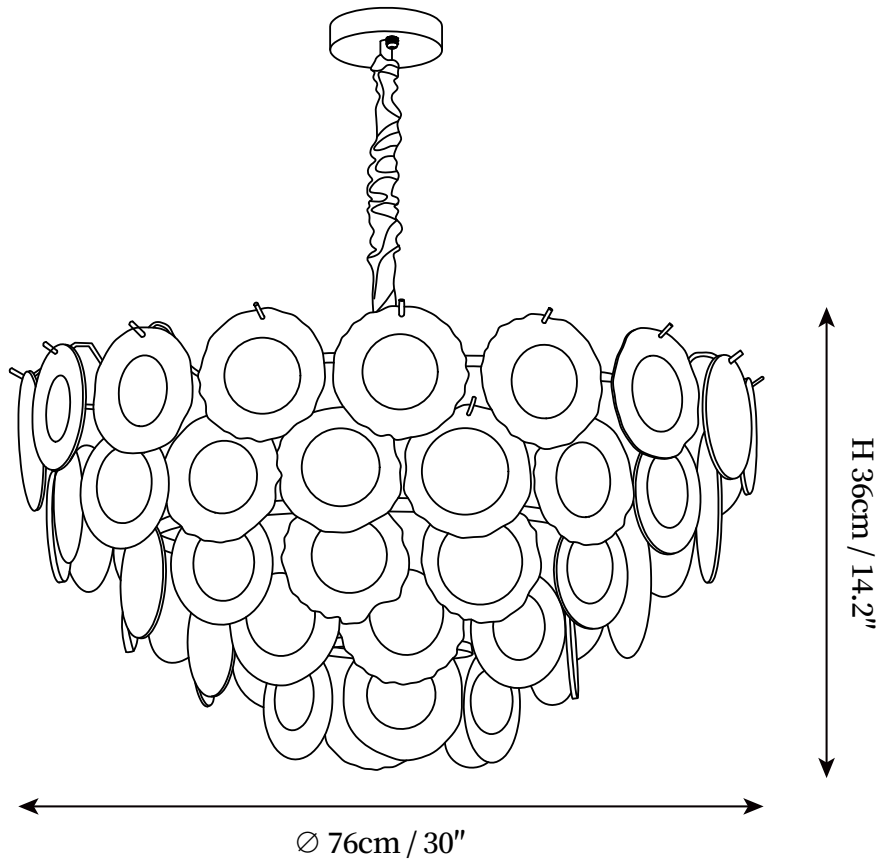

SPECIFICATION SHEET

SPECIFICATION DETAILS

*For custom options, consult factory for details

Fixture Dimensions	D 18.5" x H 11.4"
Light source	E14. (bulb not included)
Wattage	MAX 15W incandescent bulb or LED equivalent.
Voltage	AC 110-240V
Mounting	Hardwired.
Dimming	Compatible with dimmable bulbs (bulb not included)
Control method	Compatible with common wall switches(not included)
Finishes	Gold.
Shade Details	Pink, White.
Material	Metal, Glass.
Rod Length	Suspension rod length 20cm+30cm / 7.9"+11.8", and can be spliced as needed.

SPECIFICATION SHEET

SPECIFICATION DETAILS

*For custom options, consult factory for details

Fixture Dimensions	D 22" X H 12.6"
Light source	E14. (bulb not included)
Wattage	MAX 15W incandescent bulb or LED equivalent.
Voltage	AC 110-240V
Mounting	Hardwired.
Dimming	Compatible with dimmable bulbs (bulb not included)
Control method	Compatible with common wall switches (not included)
Finishes	Gold.
Shade Details	Pink, White.
Material	Metal, Glass.
Rod Length	Suspension rod length 20cm+30cm / 7.9"+11.8", and can be spliced as needed.

SPECIFICATION SHEET

SPECIFICATION DETAILS

*For custom options, consult factory for details

Fixture Dimensions	D 30" X H 14.2"
Light source	E14. (bulb not included)
Wattage	MAX 15W incandescent bulb or LED equivalent.
Voltage	AC 110-240V
Mounting	Hardwired.
Dimming	Compatible with dimmable bulbs (bulb not included)
Control method	Compatible with common wall switches(not included)
Finishes	Gold.
Shade Details	Pink, White.
Material	Metal, Glass.
Rod Length	Suspension rod length 20cm+30cm / 7.9"+11.8", and can be spliced as needed.