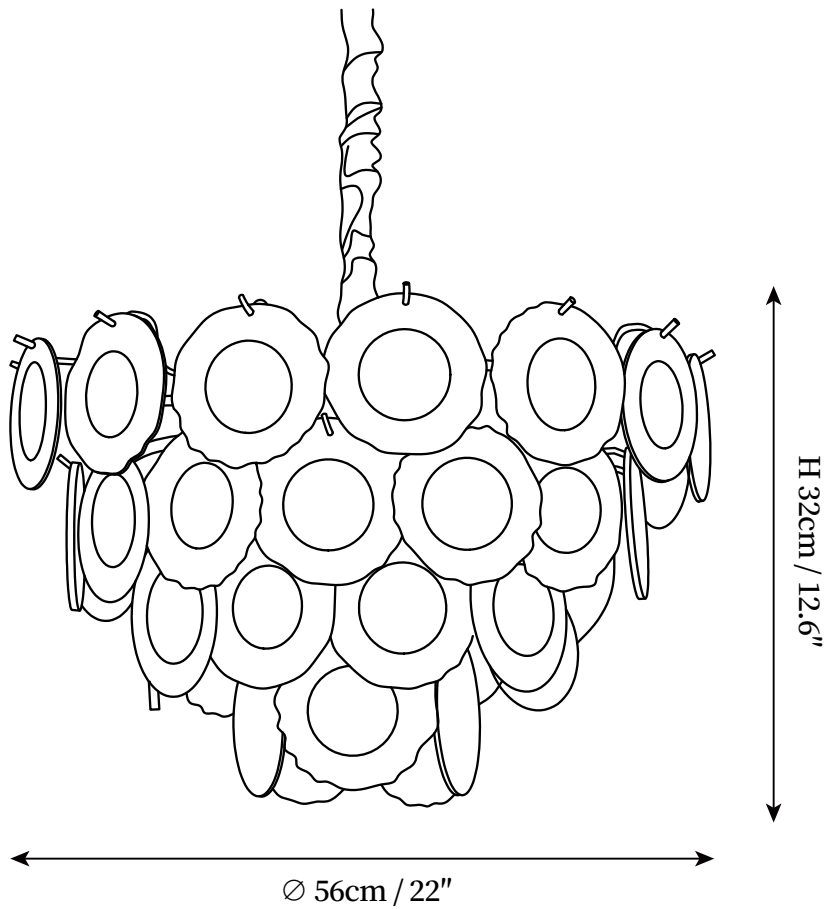

SPECIFICATION SHEET

SPECIFICATION DETAILS

*For custom options, consult factory for details

Fixture Dimensions	D 18.5" x H 11.4"
Light source	E14. (bulb not included)
Wattage	MAX 15W incandescent bulb or LED equivalent.
Voltage	AC 110-240V
Mounting	Hardwired.
Dimming	Compatible with dimmable bulbs (bulb not included)
Control method	Compatible with common wall switches(not included)
Finishes	Gold.
Shade Details	Pink, White.
Material	Metal, Glass.
Rod Length	Suspension rod length 20cm+30cm / 7.9"+11.8", and can be spliced as needed.

SPECIFICATION SHEET

SPECIFICATION DETAILS

*For custom options, consult factory for details

Fixture Dimensions	D 22" X H 12.6"
Light source	E14. (bulb not included)
Wattage	MAX 15W incandescent bulb or LED equivalent.
Voltage	AC 110-240V
Mounting	Hardwired.
Dimming	Compatible with dimmable bulbs (bulb not included)
Control method	Compatible with common wall switches (not included)
Finishes	Gold.
Shade Details	Pink, White.
Material	Metal, Glass.
Rod Length	Suspension rod length 20cm+30cm / 7.9"+11.8", and can be spliced as needed.

SPECIFICATION SHEET

SPECIFICATION DETAILS

*For custom options, consult factory for details

Fixture Dimensions	D 30" X H 14.2"
Light source	E14. (bulb not included)
Wattage	MAX 15W incandescent bulb or LED equivalent.
Voltage	AC 110-240V
Mounting	Hardwired.
Dimming	Compatible with dimmable bulbs (bulb not included)
Control method	Compatible with common wall switches(not included)
Finishes	Gold.
Shade Details	Pink, White.
Material	Metal, Glass.
Rod Length	Suspension rod length 20cm+30cm / 7.9"+11.8", and can be spliced as needed.