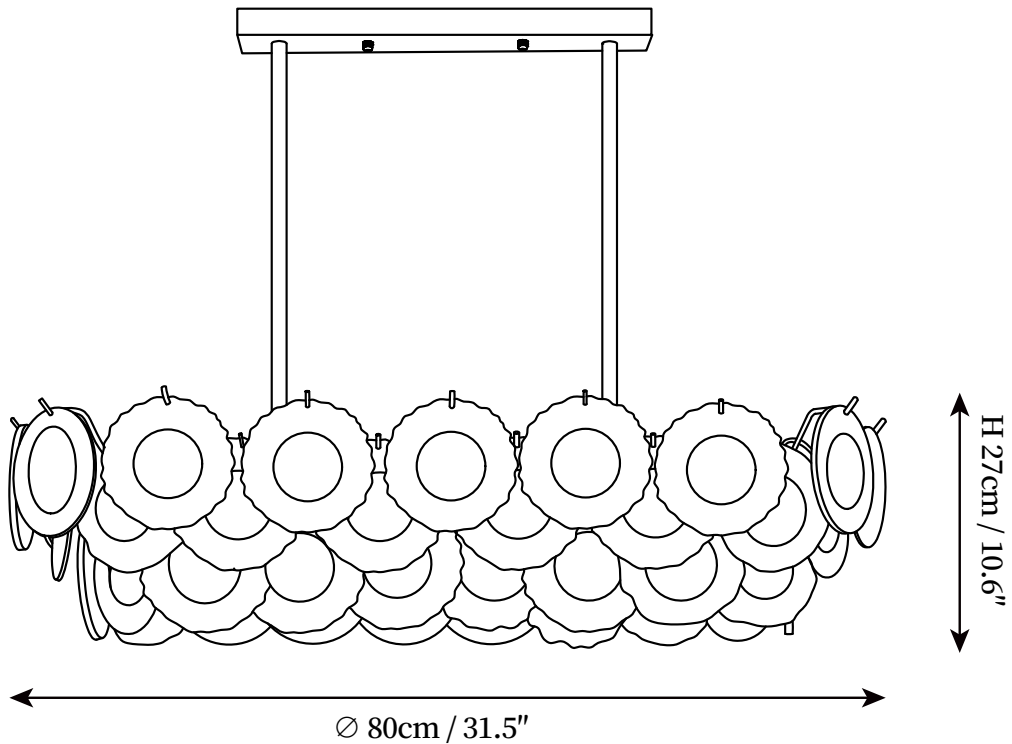

SPECIFICATION SHEET

SPECIFICATION DETAILS

*For custom options, consult factory for details

Fixture Dimensions	D 22" X H 12.6"
Light source	E14. (bulb not included)
Wattage	MAX 15W incandescent bulb or LED equivalent.
Voltage	AC 110-240V
Mounting	Hardwired.
Dimming	Compatible with dimmable bulbs (bulb not included)
Control method	Compatible with common wall switches (not included)
Finishes	Gold.
Shade Details	Pink, White.
Material	Metal, Glass.
Rod Length	Suspension rod length 20cm+30cm / 7.9"+11.8", and can be spliced as needed.

SPECIFICATION SHEET

SPECIFICATION DETAILS

*For custom options, consult factory for details

Fixture Dimensions	D 30" X H 14.2"
Light source	E14. (bulb not included)
Wattage	MAX 15W incandescent bulb or LED equivalent.
Voltage	AC 110-240V
Mounting	Hardwired.
Dimming	Compatible with dimmable bulbs (bulb not included)
Control method	Compatible with common wall switches(not included)
Finishes	Gold.
Shade Details	Pink, White.
Material	Metal, Glass.
Rod Length	Suspension rod length 20cm+30cm / 7.9"+11.8", and can be spliced as needed.

SPECIFICATION SHEET

SPECIFICATION DETAILS

*For custom options, consult factory for details

Fixture Dimensions	D 31.5" X H 10.6"
Light source	E14. (bulb not included)
Wattage	MAX 15W incandescent bulb or LED equivalent.
Voltage	AC 110-240V
Mounting	Hardwired.
Dimming	Compatible with dimmable bulbs (bulb not included)
Control method	Compatible with common wall switches (not included)
Finishes	Gold.
Shade Details	Pink, White.
Material	Metal, Glass.
Rod Length	Suspension rod length 20cm+30cm / 7.9"+11.8", and can be spliced as needed.