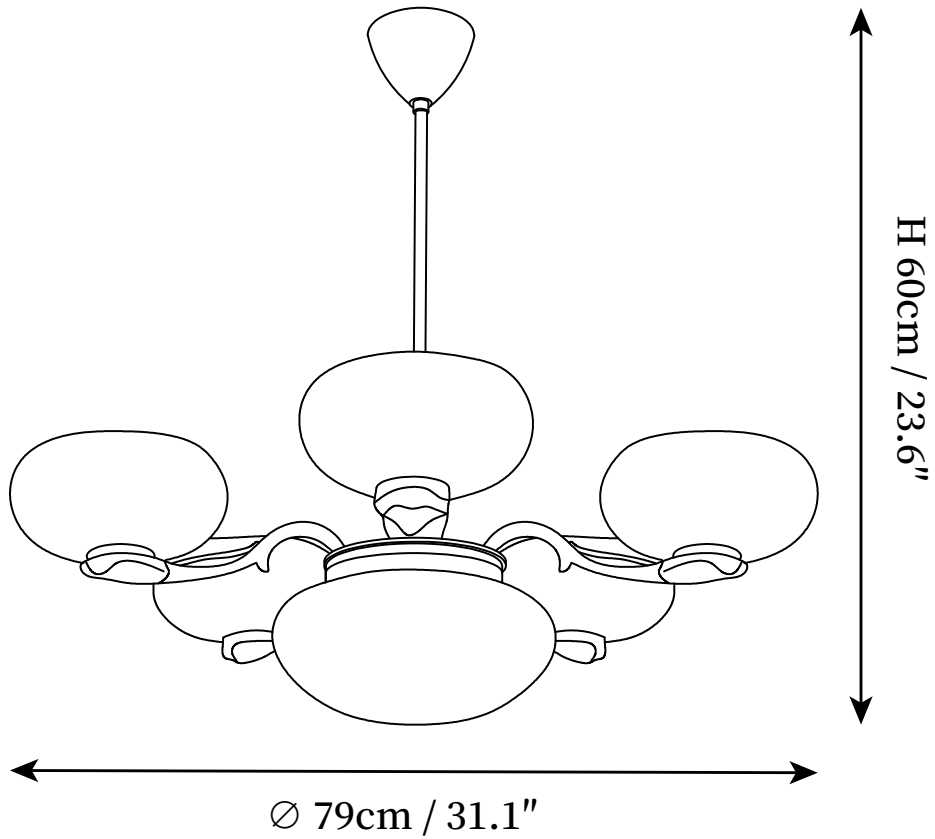

SPECIFICATION SHEET

SPECIFICATION DETAILS

*For custom options, consult factory for details

Fixture Dimensions	D 25.6" x H 22.8"
Light source	E26 or E27. (bulb not included)
Wattage	MAX 40W incandescent bulb or LED equivalent.
Voltage	AC 110-240V
Mounting	Hardwired.
Dimming	Compatible with dimmable bulbs (bulb not included)
Control method	Compatible with common wall switches (not included)
Finishes	Brass.
Shade Details	Beige.
Material	Brass, Glass.
Rod Length	Suspension rod length 30cm / 11.8", and can be spliced as needed.

SPECIFICATION SHEET

SPECIFICATION DETAILS

*For custom options, consult factory for details

Fixture Dimensions	D 31.1" x H 23.6"
Light source	E26 or E27. (bulb not included)
Wattage	MAX 40W incandescent bulb or LED equivalent.
Voltage	AC 110-240V
Mounting	Hardwired.
Dimming	Compatible with dimmable bulbs (bulb not included)
Control method	Compatible with common wall switches(not included)
Finishes	Brass.
Shade Details	Beige.
Material	Brass, Glass.
Rod Length	Suspension rod length 30cm / 11.8", and can be spliced as needed.