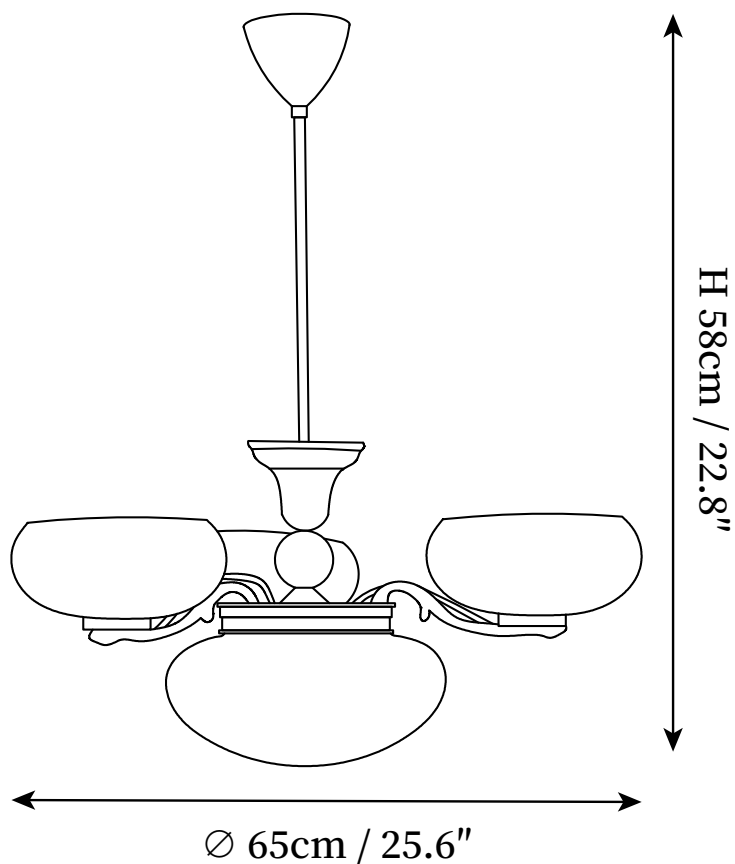

SPECIFICATION SHEET

SPECIFICATION DETAILS

*For custom options, consult factory for details

Fixture Dimensions	D 25.6" x H 22.8"
Light source	E26 or E27. (bulb not included)
Wattage	MAX 40W incandescent bulb or LED equivalent.
Voltage	AC 110-240V
Mounting	Hardwired.
Dimming	Compatible with dimmable bulbs (bulb not included)
Control method	Compatible with common wall switches (not included)
Finishes	Brass.
Shade Details	Beige.
Material	Brass, Glass.
Rod Length	Suspension rod length 30cm / 11.8", and can be spliced as needed.

SPECIFICATION SHEET

SPECIFICATION DETAILS

*For custom options, consult factory for details

Fixture Dimensions	D 31.1" x H 23.6"
Light source	E26 or E27. (bulb not included)
Wattage	MAX 40W incandescent bulb or LED equivalent.
Voltage	AC 110-240V
Mounting	Hardwired.
Dimming	Compatible with dimmable bulbs (bulb not included)
Control method	Compatible with common wall switches(not included)
Finishes	Brass.
Shade Details	Beige.
Material	Brass, Glass.
Rod Length	Suspension rod length 30cm / 11.8", and can be spliced as needed.