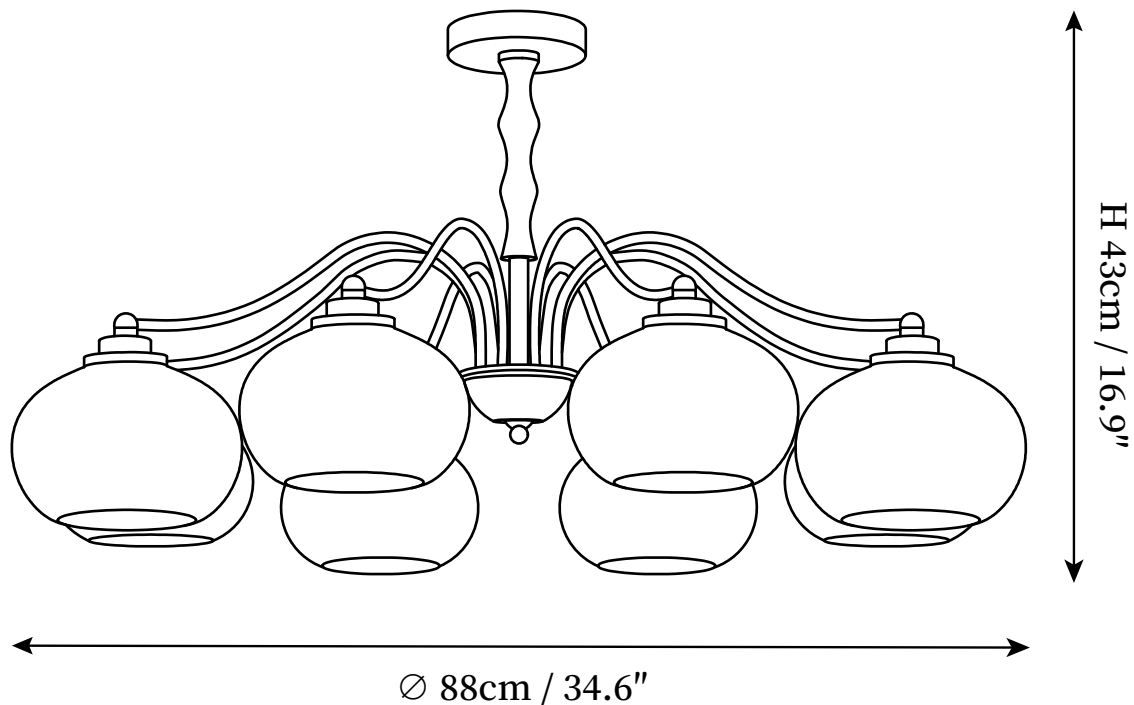

## SPECIFICATION DETAILS

\*For custom options, consult factory for details

<b>Fixture Dimensions</b>	D 27.6" x H 16.9"
<b>Light source</b>	E14. (bulb not included)
<b>Wattage</b>	MAX 15W incandescent bulb or LED equivalent.
<b>Voltage</b>	AC 110-240V
<b>Mounting</b>	Hardwired.
<b>Dimming</b>	Compatible with dimmable bulbs (bulb not included)
<b>Control method</b>	Compatible with common wall switches (not included)
<b>Finishes</b>	Gold.
<b>Shade Details</b>	Beige, White.
<b>Material</b>	Metal, Glass.
<b>Rod Length</b>	Suspension rod length 50cm / 19.7", and can be spliced as needed.

# SPECIFICATION SHEET

---

## SPECIFICATION DETAILS

\*For custom options, consult factory for details

<b>Fixture Dimensions</b>	D 27.6" x H 16.9"
<b>Light source</b>	E14. (bulb not included)
<b>Wattage</b>	MAX 15W incandescent bulb or LED equivalent.
<b>Voltage</b>	AC 110-240V
<b>Mounting</b>	Hardwired.
<b>Dimming</b>	Compatible with dimmable bulbs (bulb not included)
<b>Control method</b>	Compatible with common wall switches(not included)
<b>Finishes</b>	Gold.
<b>Shade Details</b>	Beige, White.
<b>Material</b>	Metal, Glass.
<b>Rod Length</b>	Suspension rod length 50cm / 19.7", and can be spliced as needed.

## SPECIFICATION DETAILS

\*For custom options, consult factory for details

<b>Fixture Dimensions</b>	D 34.6" x H 16.9"
<b>Light source</b>	E14. (bulb not included)
<b>Wattage</b>	MAX 15W incandescent bulb or LED equivalent.
<b>Voltage</b>	AC 110-240V
<b>Mounting</b>	Hardwired.
<b>Dimming</b>	Compatible with dimmable bulbs (bulb not included)
<b>Control method</b>	Compatible with common wall switches(not included)
<b>Finishes</b>	Gold.
<b>Shade Details</b>	Beige, White.
<b>Material</b>	Metal, Glass.
<b>Rod Length</b>	Suspension rod length 50cm / 19.7", and can be spliced as needed.