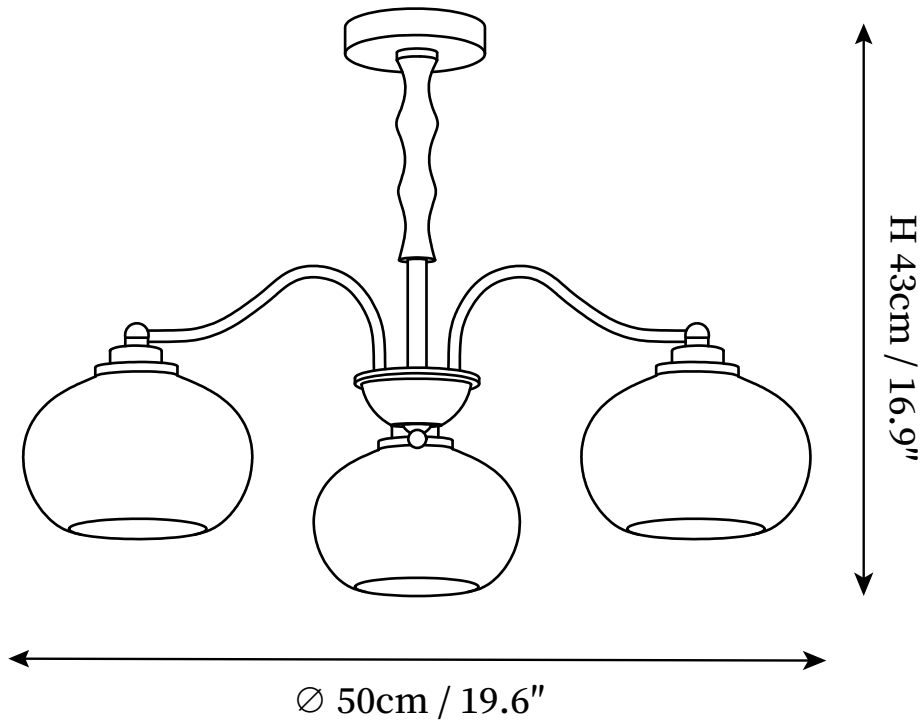

## SPECIFICATION DETAILS

\*For custom options, consult factory for details

<b>Fixture Dimensions</b>	D 27.6" x H 16.9"
<b>Light source</b>	E14. (bulb not included)
<b>Wattage</b>	MAX 15W incandescent bulb or LED equivalent.
<b>Voltage</b>	AC 110-240V
<b>Mounting</b>	Hardwired.
<b>Dimming</b>	Compatible with dimmable bulbs (bulb not included)
<b>Control method</b>	Compatible with common wall switches (not included)
<b>Finishes</b>	Gold.
<b>Shade Details</b>	Beige, White.
<b>Material</b>	Metal, Glass.
<b>Rod Length</b>	Suspension rod length 50cm / 19.7", and can be spliced as needed.

## SPECIFICATION DETAILS

\*For custom options, consult factory for details

<b>Fixture Dimensions</b>	D 27.6" x H 16.9"
<b>Light source</b>	E14. (bulb not included)
<b>Wattage</b>	MAX 15W incandescent bulb or LED equivalent.
<b>Voltage</b>	AC 110-240V
<b>Mounting</b>	Hardwired.
<b>Dimming</b>	Compatible with dimmable bulbs (bulb not included)
<b>Control method</b>	Compatible with common wall switches(not included)
<b>Finishes</b>	Gold.
<b>Shade Details</b>	Beige, White.
<b>Material</b>	Metal, Glass.
<b>Rod Length</b>	Suspension rod length 50cm / 19.7", and can be spliced as needed.

## SPECIFICATION DETAILS

\*For custom options, consult factory for details

<b>Fixture Dimensions</b>	D 34.6" x H 16.9"
<b>Light source</b>	E14. (bulb not included)
<b>Wattage</b>	MAX 15W incandescent bulb or LED equivalent.
<b>Voltage</b>	AC 110-240V
<b>Mounting</b>	Hardwired.
<b>Dimming</b>	Compatible with dimmable bulbs (bulb not included)
<b>Control method</b>	Compatible with common wall switches(not included)
<b>Finishes</b>	Gold.
<b>Shade Details</b>	Beige, White.
<b>Material</b>	Metal, Glass.
<b>Rod Length</b>	Suspension rod length 50cm / 19.7", and can be spliced as needed.