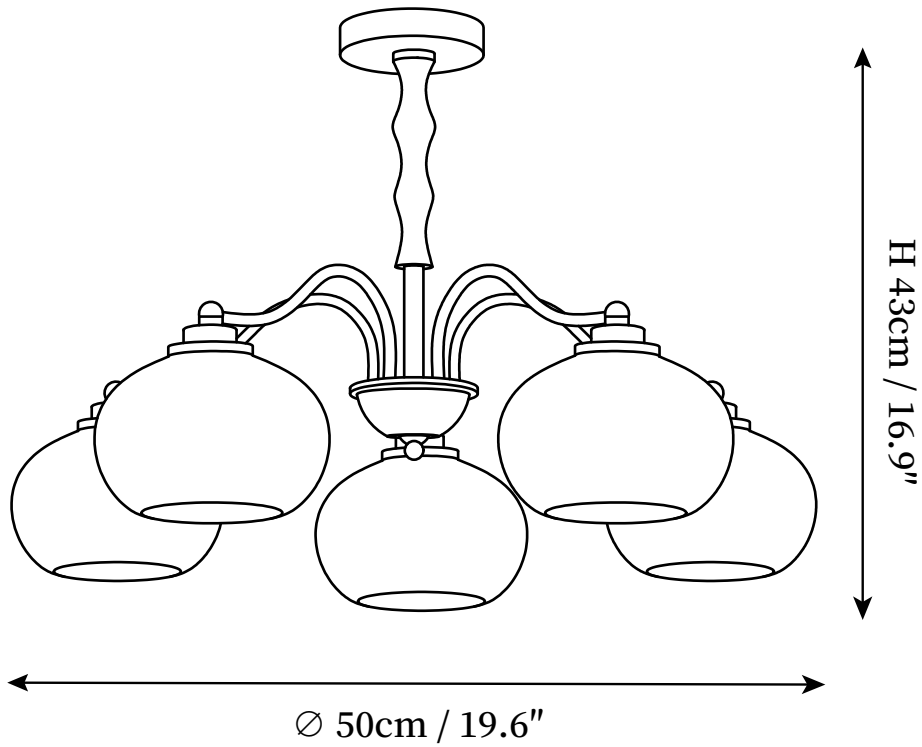

## SPECIFICATION DETAILS

\*For custom options, consult factory for details

<b>Fixture Dimensions</b>	D 27.6" x H 16.9"
<b>Light source</b>	E14. (bulb not included)
<b>Wattage</b>	MAX 15W incandescent bulb or LED equivalent.
<b>Voltage</b>	AC 110-240V
<b>Mounting</b>	Hardwired.
<b>Dimming</b>	Compatible with dimmable bulbs (bulb not included)
<b>Control method</b>	Compatible with common wall switches (not included)
<b>Finishes</b>	Gold.
<b>Shade Details</b>	Beige, White.
<b>Material</b>	Metal, Glass.
<b>Rod Length</b>	Suspension rod length 50cm / 19.7", and can be spliced as needed.

## SPECIFICATION DETAILS

\*For custom options, consult factory for details

<b>Fixture Dimensions</b>	D 27.6" x H 16.9"
<b>Light source</b>	E14. (bulb not included)
<b>Wattage</b>	MAX 15W incandescent bulb or LED equivalent.
<b>Voltage</b>	AC 110-240V
<b>Mounting</b>	Hardwired.
<b>Dimming</b>	Compatible with dimmable bulbs (bulb not included)
<b>Control method</b>	Compatible with common wall switches(not included)
<b>Finishes</b>	Gold.
<b>Shade Details</b>	Beige, White.
<b>Material</b>	Metal, Glass.
<b>Rod Length</b>	Suspension rod length 50cm / 19.7", and can be spliced as needed.

## SPECIFICATION DETAILS

\*For custom options, consult factory for details

<b>Fixture Dimensions</b>	D 34.6" x H 16.9"
<b>Light source</b>	E14. (bulb not included)
<b>Wattage</b>	MAX 15W incandescent bulb or LED equivalent.
<b>Voltage</b>	AC 110-240V
<b>Mounting</b>	Hardwired.
<b>Dimming</b>	Compatible with dimmable bulbs (bulb not included)
<b>Control method</b>	Compatible with common wall switches(not included)
<b>Finishes</b>	Gold.
<b>Shade Details</b>	Beige, White.
<b>Material</b>	Metal, Glass.
<b>Rod Length</b>	Suspension rod length 50cm / 19.7", and can be spliced as needed.