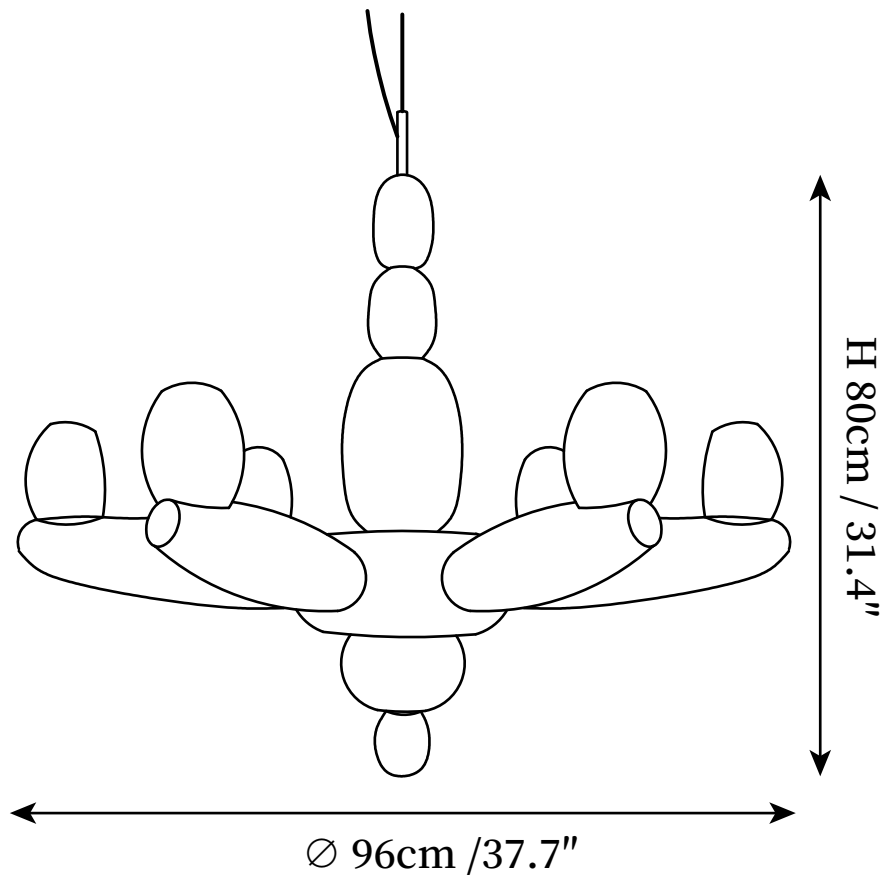

SPECIFICATION SHEET

SPECIFICATION DETAILS

*For custom options, consult factory for details

Fixture Dimensions	D 37.7" x H 31.4"
Light source	G9 (bulb not included)
Wattage	MAX 5W incandescent bulb or LED equivalent.
Voltage	AC 110-240V
Mounting	Hardwired.
Dimming	Compatible with dimmable bulbs (bulb not included)
Control method	Compatible with common wall switches(not included)
Finishes	White, Pink, Blue, Grey, Yellow, Light Blue.
Shade Details	White.
Material	Iron, Glass.

Wire Length The standard length of the suspended wire is 59 "(150 cm) and the length is adjustable.
