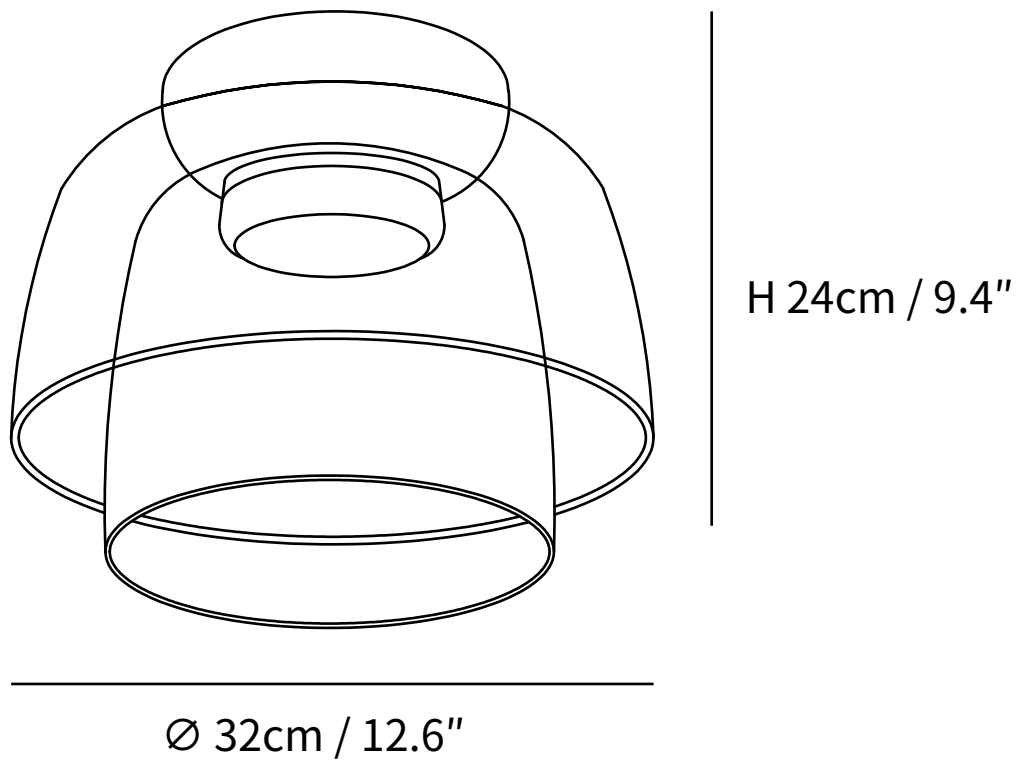

SPECIFICATION SHEET

SPECIFICATION DETAILS

*For custom options, consult factory for details

Fixture Dimensions	D 16.5" x H 4.3" (Single layer)
Light source	Integrated LED
Wattage	~5W
Voltage	AC 110-240V
Dimming	Not supported
CRI(Ra)	90+CRI
Mounting	Hardwired.
LED Rated Life	30000 hours
Color Temperature	Warm Light (3000K), Neutral Light (4000K), Cool Light (6000K)
Control method	Compatible with common wall switches (not included)
Finishes	Black.
Shade Details	Smoke grey, Green, Orange.
Material	Glass, Metal.

SPECIFICATION SHEET

SPECIFICATION DETAILS

*For custom options, consult factory for details

Fixture Dimensions	D 12.6" x H 9.4" (Double layer)
Light source	Integrated LED
Wattage	~5W
Voltage	AC 110-240V
Dimming	Not supported
CRI(Ra)	90+CRI
Mounting	Hardwired.
LED Rated Life	30000 hours
Color Temperature	Warm Light (3000K), Neutral Light (4000K), Cool Light (6000K)
Control method	Compatible with common wall switches(not included)
Finishes	Black.
Shade Details	Smoke grey, Green, Orange.
Material	Glass, Metal.
	2 Years

SPECIFICATION SHEET

H 18cm / 7.1"

Ø 42cm / 16.5"

SPECIFICATION DETAILS

*For custom options, consult factory for details

Fixture Dimensions	D 16.5" x H 7.1" (Double layer)
Light source	Integrated LED
Wattage	~5W
Voltage	AC 110-240V
Dimming	Not supported
CRI(Ra)	90+CRI
Mounting	Hardwired.
LED Rated Life	30000 hours
Color Temperature	Warm Light (3000K), Neutral Light (4000K), Cool Light (6000K)
Control method	Compatible with common wall switches (not included)
Finishes	Black.
Shade Details	Smoke grey, Green, Orange.
Material	Glass, Metal.