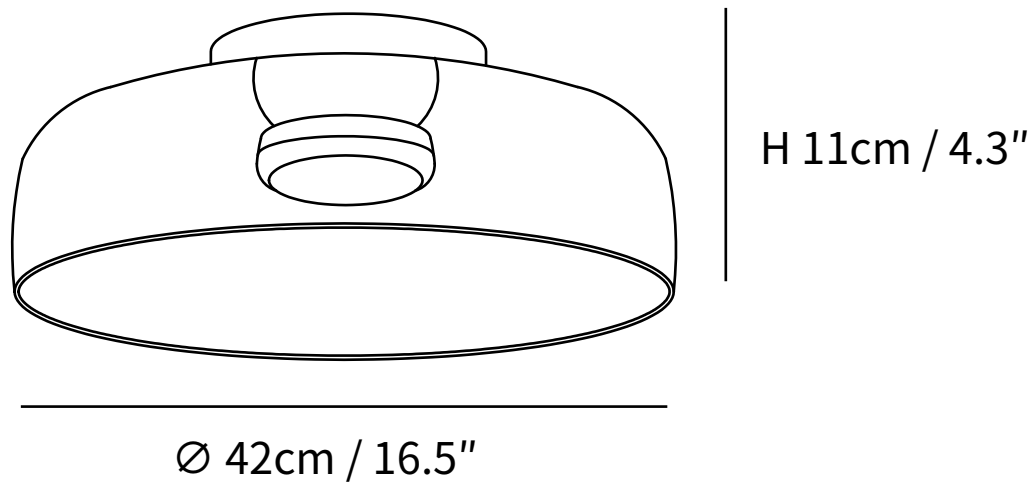

SPECIFICATION SHEET

SPECIFICATION DETAILS

*For custom options, consult factory for details

Fixture Dimensions	D 12.6" x H 6.3" (Single layer)
Light source	Integrated LED
Wattage	~5W
Voltage	AC 110-240V
Dimming	Not supported
CRI(Ra)	90+CRI
Mounting	Hardwired.
LED Rated Life	30000 hours
Color Temperature	Warm Light (3000K), Neutral Light (4000K), Cool Light (6000K)
Control method	Compatible with common wall switches (not included)
Finishes	Black.
Shade Details	Smoke grey, Green, Orange.
Material	Glass, Metal.

SPECIFICATION SHEET

SPECIFICATION DETAILS

*For custom options, consult factory for details

Fixture Dimensions	D 16.5" x H 4.3" (Single layer)
Light source	Integrated LED
Wattage	~5W
Voltage	AC 110-240V
Dimming	Not supported
CRI(Ra)	90+CRI
Mounting	Hardwired.
LED Rated Life	30000 hours
Color Temperature	Warm Light (3000K), Neutral Light (4000K), Cool Light (6000K)
Control method	Compatible with common wall switches (not included)
Finishes	Black.
Shade Details	Smoke grey, Green, Orange.
Material	Glass, Metal.

SPECIFICATION SHEET

H 18cm / 7.1"

Ø 42cm / 16.5"

SPECIFICATION DETAILS

*For custom options, consult factory for details

Fixture Dimensions	D 16.5" x H 7.1" (Double layer)
Light source	Integrated LED
Wattage	~5W
Voltage	AC 110-240V
Dimming	Not supported
CRI(Ra)	90+CRI
Mounting	Hardwired.
LED Rated Life	30000 hours
Color Temperature	Warm Light (3000K), Neutral Light (4000K), Cool Light (6000K)
Control method	Compatible with common wall switches (not included)
Finishes	Black.
Shade Details	Smoke grey, Green, Orange.
Material	Glass, Metal.