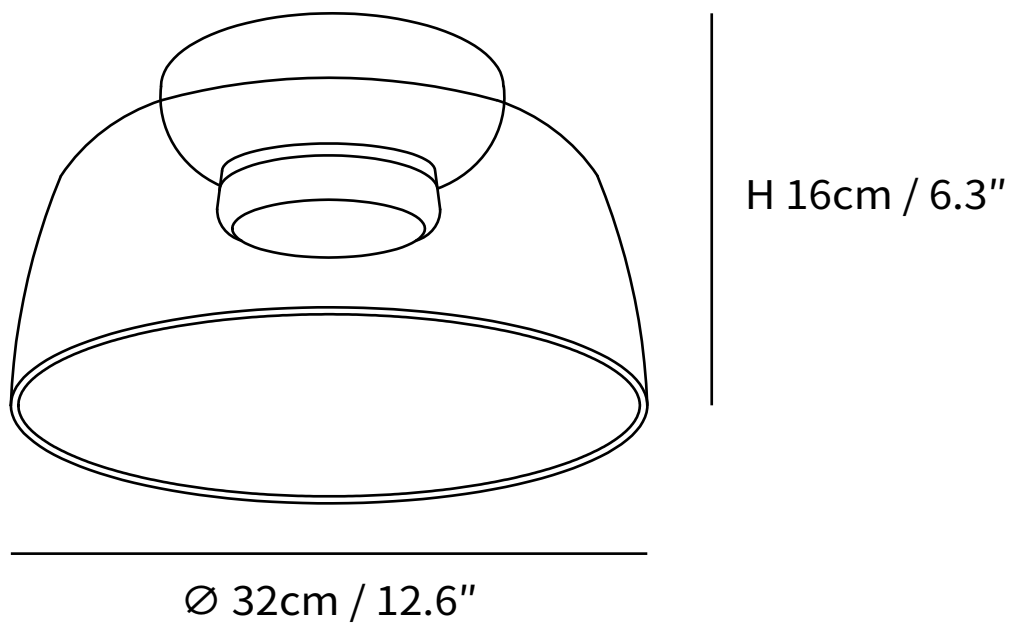

SPECIFICATION SHEET

SPECIFICATION DETAILS

*For custom options, consult factory for details

Fixture Dimensions	D 12.6" x H 6.3" (Single layer)
Light source	Integrated LED
Wattage	~5W
Voltage	AC 110-240V
Dimming	Not supported
CRI(Ra)	90+CRI
Mounting	Hardwired.
LED Rated Life	30000 hours
Color Temperature	Warm Light (3000K), Neutral Light (4000K), Cool Light (6000K)
Control method	Compatible with common wall switches (not included)
Finishes	Black.
Shade Details	Smoke grey, Green, Orange.
Material	Glass, Metal.

SPECIFICATION SHEET

H 18cm / 7.1"

Ø 42cm / 16.5"

SPECIFICATION DETAILS

*For custom options, consult factory for details

Fixture Dimensions	D 16.5" x H 7.1" (Double layer)
Light source	Integrated LED
Wattage	~5W
Voltage	AC 110-240V
Dimming	Not supported
CRI(Ra)	90+CRI
Mounting	Hardwired.
LED Rated Life	30000 hours
Color Temperature	Warm Light (3000K), Neutral Light (4000K), Cool Light (6000K)
Control method	Compatible with common wall switches (not included)
Finishes	Black.
Shade Details	Smoke grey, Green, Orange.
Material	Glass, Metal.

SPECIFICATION SHEET

H 26cm / 10.2"

Ø 42cm / 16.5"

SPECIFICATION DETAILS

*For custom options, consult factory for details

Fixture Dimensions	D 16.5" x H 10.2" (Three layer)
Light source	Integrated LED
Wattage	~5W
Voltage	AC 110-240V
Dimming	Not supported
CRI(Ra)	90+CRI
Mounting	Hardwired.
LED Rated Life	30000 hours
Color Temperature	Warm Light (3000K), Neutral Light (4000K), Cool Light (6000K)
Control method	Compatible with common wall switches (not included)
Finishes	Black.
Shade Details	Smoke grey, Green, Orange.
Material	Glass, Metal.