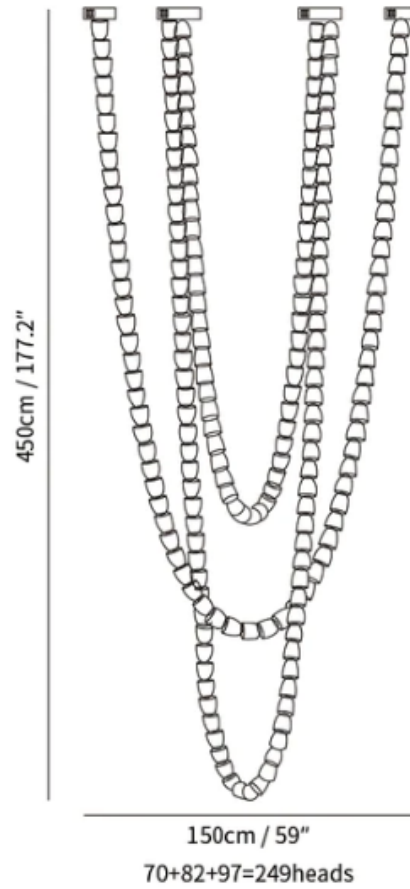

SPECIFICATION SHEET

Style E

SPECIFICATION DETAILS

*For custom options, consult factory for details

Fixture Dimensions	L 78.7" x H 25" (63heads)
Light source	Integrated LED
Wattage	~ 5W
Voltage	AC 110-240V
Dimming	Not supported
CRI(Ra)	90+ CRI
Mounting	Hardwired.
LED Rated Life	30000 hours
Color Temperature	Warm Light (3000K), Neutral Light (4000K), Cool Light (6000K)
Control method	Compatible with common wall switches(not included)
Finishes	Clear
Shadow Details	Clear
Material	Acrylic, Iron, Metal, Stainless steel.
Wire Length	The standard length of the cord is 59" (150 cm), the length is adjustable.

SPECIFICATION SHEET

Style F

SPECIFICATION DETAILS

*For custom options, consult factory for details

Fixture Dimensions	L 78.7" x H 110.2" (98heads)
Light source	Integrated LED
Wattage	~ 5W
Voltage	AC 110-240V
Dimming	Not supported
CRI(Ra)	90+ CRI
Mounting	Hardwired.
LED Rated Life	30000 hours
Color Temperature	Warm Light (3000K), Neutral Light (4000K), Cool Light (6000K)
Control method	Compatible with common wall switches(not included)
Finishes	Clear
Shadow Details	Clear
Material	Acrylic, Iron, Metal, Stainless steel.
Wire Length	NO

SPECIFICATION SHEET

Style G

SPECIFICATION DETAILS

*For custom options, consult factory for details

Fixture Dimensions	L 59" x H 177.2" (249heads)
Light source	Integrated LED
Wattage	~ 5W
Voltage	AC 110-240V
Dimming	Not supported
CRI(Ra)	90+ CRI
Mounting	Hardwired.
LED Rated Life	30000 hours
Color Temperature	Warm Light (3000K), Neutral Light (4000K), Cool Light (6000K)
Control method	Compatible with common wall switches (not included)
Finishes	Clear
Shadow Details	Clear
Material	Acrylic, Iron, Metal, Stainless steel.
Wire Length	NO