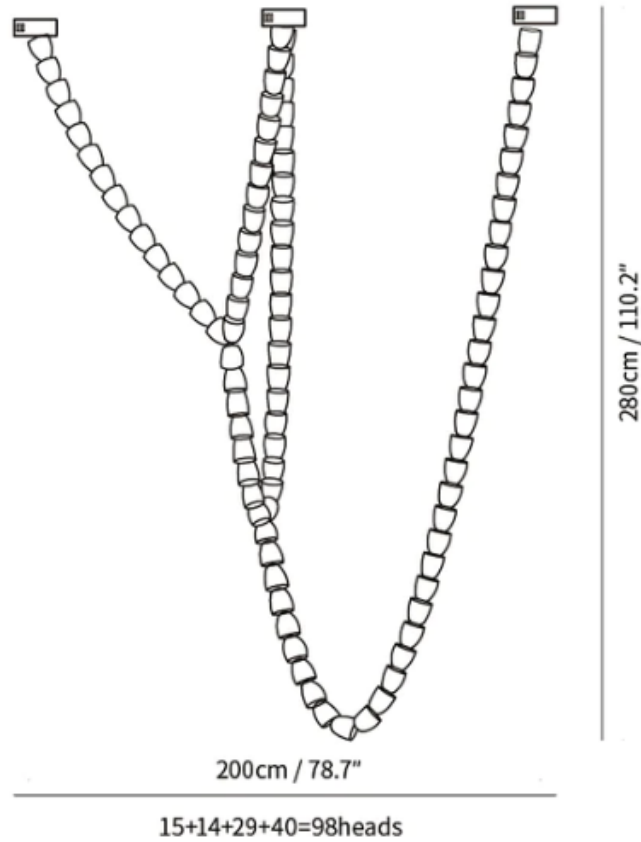

SPECIFICATION SHEET

Style F

SPECIFICATION DETAILS

*For custom options, consult factory for details

Fixture Dimensions	L 78.7" x H 110.2" (98heads)
Light source	Integrated LED
Wattage	~ 5W
Voltage	AC 110-240V
Dimming	Not supported
CRI(Ra)	90+ CRI
Mounting	Hardwired.
LED Rated Life	30000 hours
Color Temperature	Warm Light (3000K), Neutral Light (4000K), Cool Light (6000K)
Control method	Compatible with common wall switches(not included)
Finishes	Clear
Shadow Details	Clear
Material	Acrylic, Iron, Metal, Stainless steel.
Wire Length	NO