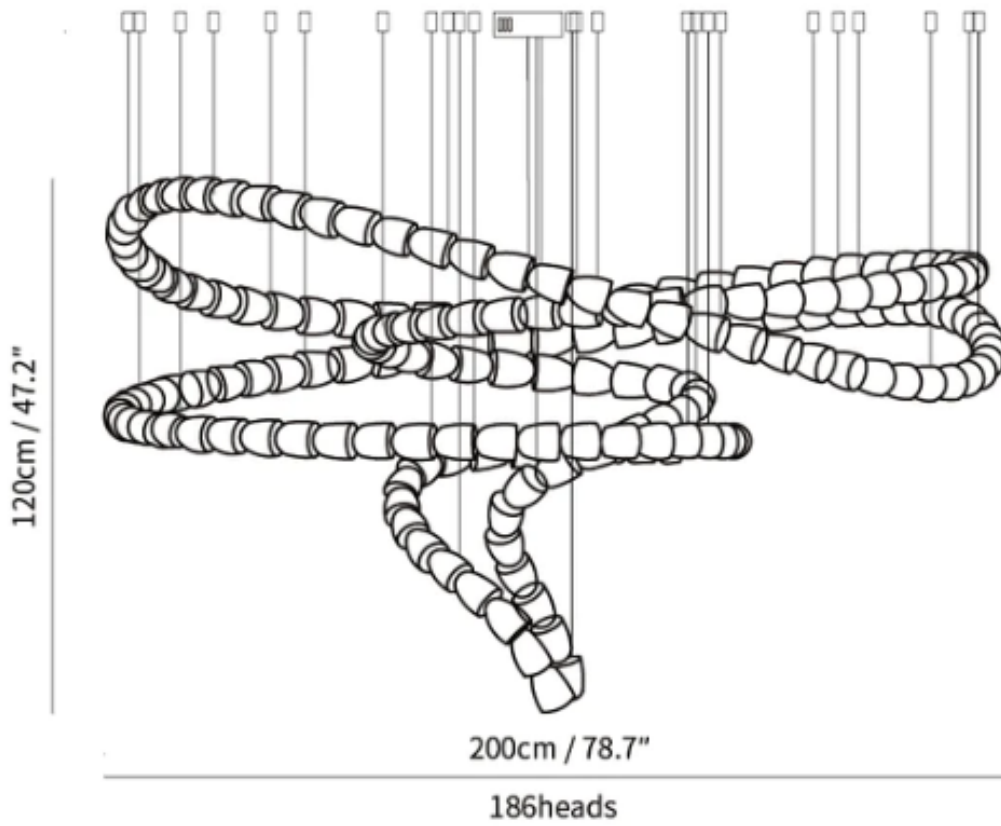

SPECIFICATION SHEET

Style A

SPECIFICATION DETAILS

*For custom options, consult factory for details

Fixture Dimensions	L 70.9" x H 59"(30heads)
Light source	Integrated LED
Wattage	~ 5W
Voltage	AC 110-240V
Dimming	Not supported
CRI(Ra)	90+ CRI
Mounting	Hardwired.
LED Rated Life	30000 hours
Color Temperature	Warm Light (3000K), Neutral Light (4000K), Cool Light (6000K)
Control method	Compatible with common wall switches (not included)
Finishes	Clear
Shadow Details	Clear
Material	Acrylic, Iron, Metal, Stainless steel.
Wire Length	The standard length of the cord is 59" (150 cm), the length is adjustable.

SPECIFICATION SHEET

Style B

SPECIFICATION DETAILS

*For custom options, consult factory for details

Fixture Dimensions	L 78.7" x H 47.2"(186heads)
Light source	Integrated LED
Wattage	~ 5W
Voltage	AC 110-240V
Dimming	Not supported
CRI(Ra)	90+ CRI
Mounting	Hardwired.
LED Rated Life	30000 hours
Color Temperature	Warm Light (3000K), Neutral Light (4000K), Cool Light (6000K)
Control method	Compatible with common wall switches(not included)
Finishes	Clear
Shadow Details	Clear
Material	Acrylic, Iron, Metal, Stainless steel.
Wire Length	The standard length of the cord is 59" (150 cm), the length is adjustable.

SPECIFICATION SHEET

Style C

SPECIFICATION DETAILS

*For custom options, consult factory for details

Fixture Dimensions	L 70.9" x H 22" (100heads)
Light source	Integrated LED
Wattage	~ 5W
Voltage	AC 110-240V
Dimming	Not supported
CRI(Ra)	90+ CRI
Mounting	Hardwired.
LED Rated Life	30000 hours
Color Temperature	Warm Light (3000K), Neutral Light (4000K), Cool Light (6000K)
Control method	Compatible with common wall switches(not included)
Finishes	Clear
Shadow Details	Clear
Material	Acrylic, Iron, Metal, Stainless steel.
Wire Length	The standard length of the cord is 59" (150 cm), the length is adjustable.