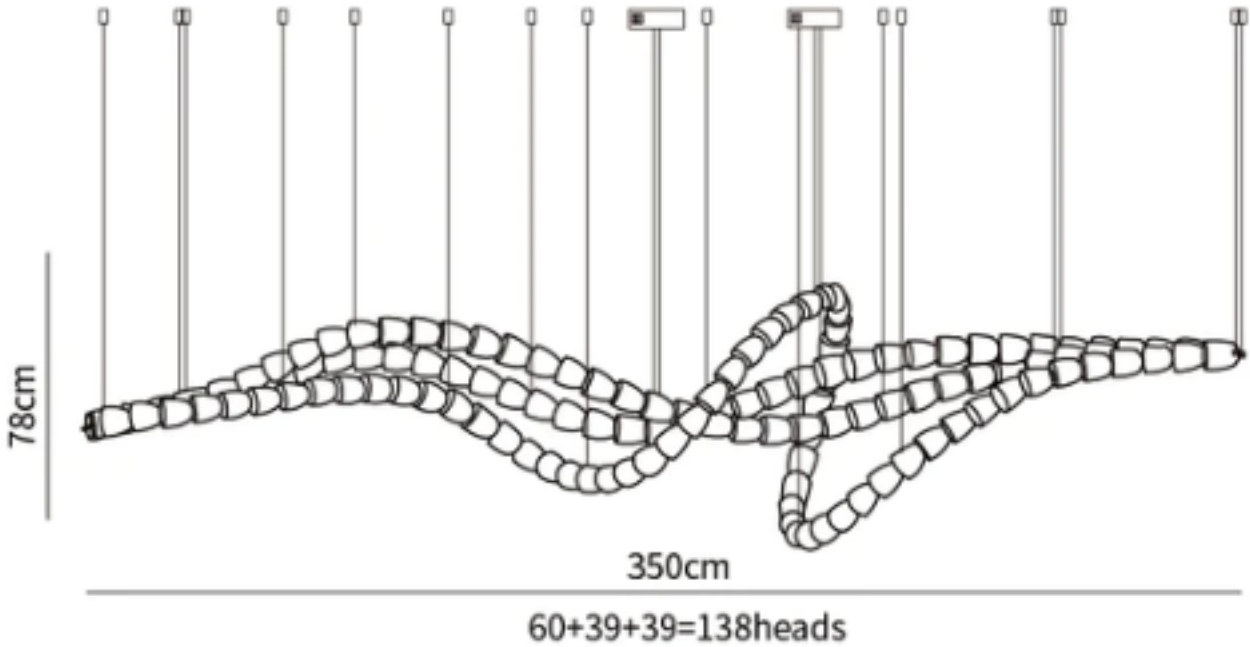

SPECIFICATION SHEET

Style B

SPECIFICATION DETAILS

*For custom options, consult factory for details

Fixture Dimensions	L 78.7" x H 47.2"(186heads)
Light source	Integrated LED
Wattage	~ 5W
Voltage	AC 110-240V
Dimming	Not supported
CRI(Ra)	90+ CRI
Mounting	Hardwired.
LED Rated Life	30000 hours
Color Temperature	Warm Light (3000K), Neutral Light (4000K), Cool Light (6000K)
Control method	Compatible with common wall switches(not included)
Finishes	Clear
Shadow Details	Clear
Material	Acrylic, Iron, Metal, Stainless steel.
Wire Length	The standard length of the cord is 59" (150 cm), the length is adjustable.

SPECIFICATION SHEET

Style C

SPECIFICATION DETAILS

*For custom options, consult factory for details

Fixture Dimensions	L 70.9" x H 22" (100heads)
Light source	Integrated LED
Wattage	~ 5W
Voltage	AC 110-240V
Dimming	Not supported
CRI(Ra)	90+ CRI
Mounting	Hardwired.
LED Rated Life	30000 hours
Color Temperature	Warm Light (3000K), Neutral Light (4000K), Cool Light (6000K)
Control method	Compatible with common wall switches(not included)
Finishes	Clear
Shadow Details	Clear
Material	Acrylic, Iron, Metal, Stainless steel.
Wire Length	The standard length of the cord is 59" (150 cm), the length is adjustable.

SPECIFICATION SHEET

Style D

SPECIFICATION DETAILS

*For custom options, consult factory for details

Fixture Dimensions	L 137.8" x H 30.7" (138heads)
Light source	Integrated LED
Wattage	~ 5W
Voltage	AC 110-240V
Dimming	Not supported
CRI(Ra)	90+ CRI
Mounting	Hardwired.
LED Rated Life	30000 hours
Color Temperature	Warm Light (3000K), Neutral Light (4000K), Cool Light (6000K)
Control method	Compatible with common wall switches (not included)
Finishes	Clear
Shadow Details	Clear
Material	Acrylic, Iron, Metal, Stainless steel.
Wire Length	The standard length of the cord is 59" (150 cm), the length is adjustable.