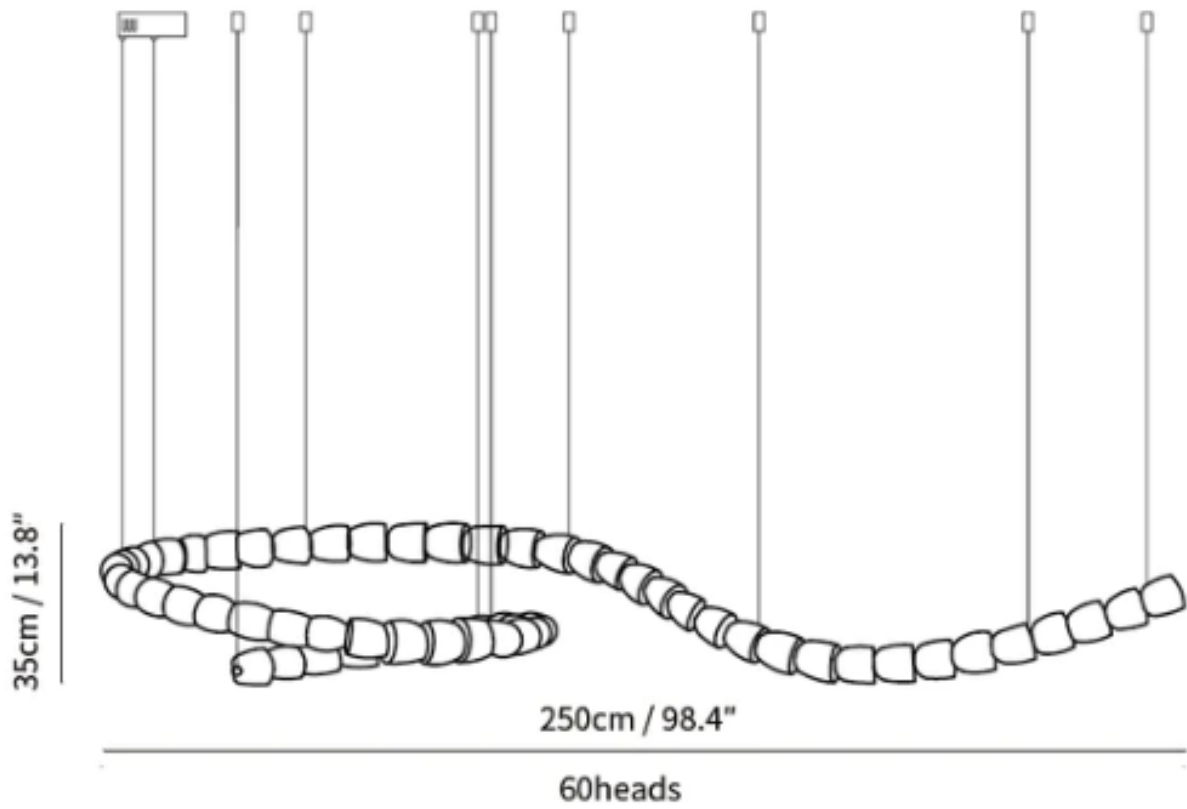

SPECIFICATION SHEET

Style G

SPECIFICATION DETAILS

*For custom options, consult factory for details

Fixture Dimensions	L 59" x H 177.2" (249heads)
Light source	Integrated LED
Wattage	~ 5W
Voltage	AC 110-240V
Dimming	Not supported
CRI(Ra)	90+ CRI
Mounting	Hardwired.
LED Rated Life	30000 hours
Color Temperature	Warm Light (3000K), Neutral Light (4000K), Cool Light (6000K)
Control method	Compatible with common wall switches (not included)
Finishes	Clear
Shadow Details	Clear
Material	Acrylic, Iron, Metal, Stainless steel.
Wire Length	NO

SPECIFICATION SHEET

Style H

SPECIFICATION DETAILS

*For custom options, consult factory for details

Fixture Dimensions	L 63" x H 25" (55heads)
Light source	Integrated LED
Wattage	~ 5W
Voltage	AC 110-240V
Dimming	Not supported
CRI(Ra)	90+ CRI
Mounting	Hardwired.
LED Rated Life	30000 hours
Color Temperature	Warm Light (3000K), Neutral Light (4000K), Cool Light (6000K)
Control method	Compatible with common wall switches(not included)
Finishes	Clear
Shadow Details	Clear
Material	Acrylic, Iron, Metal, Stainless steel.
Wire Length	The standard length of the cord is 59" (150 cm), the length is adjustable.

SPECIFICATION SHEET

Style I

SPECIFICATION DETAILS

*For custom options, consult factory for details

Fixture Dimensions	L 98.4" x H 13.8" (60heads)
Light source	Integrated LED
Wattage	~ 5W
Voltage	AC 110-240V
Dimming	Not supported
CRI(Ra)	90+ CRI
Mounting	Hardwired.
LED Rated Life	30000 hours
Color Temperature	Warm Light (3000K), Neutral Light (4000K), Cool Light (6000K)
Control method	Compatible with common wall switches(not included)
Finishes	Clear
Shadow Details	Clear
Material	Acrylic, Iron, Metal, Stainless steel.
Wire Length	The standard length of the cord is 59" (150 cm), the length is adjustable.