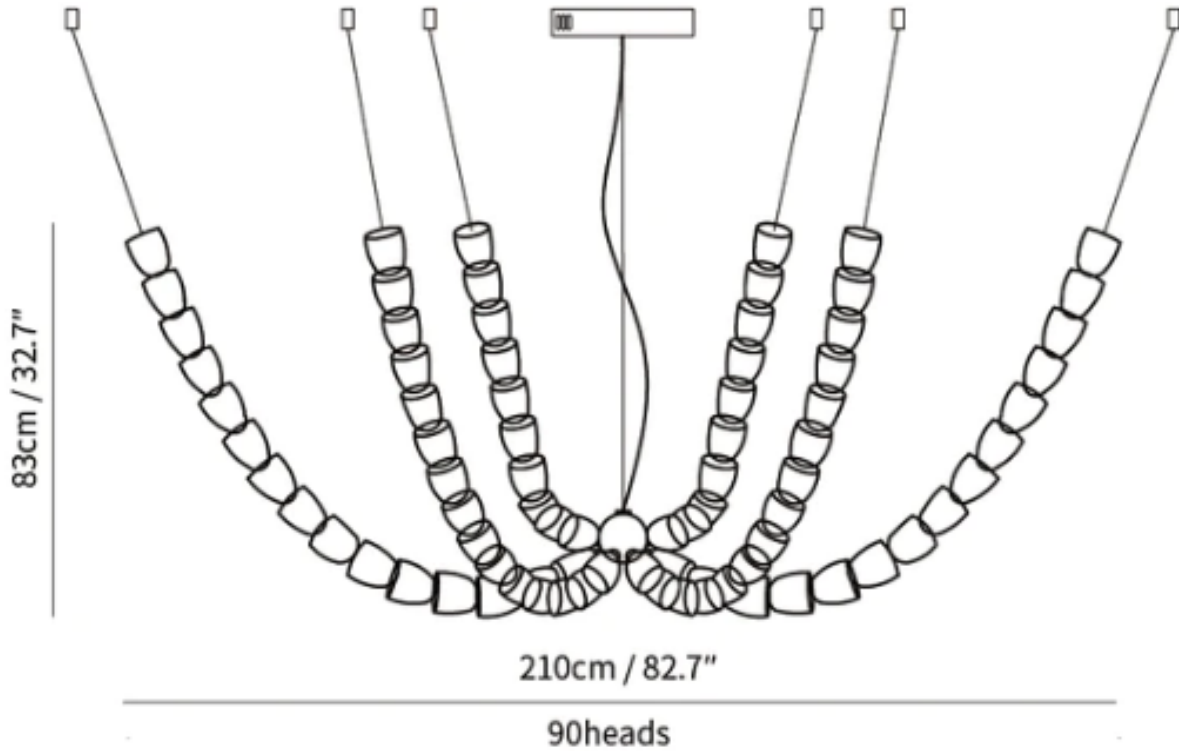

SPECIFICATION SHEET

Style K

SPECIFICATION DETAILS

*For custom options, consult factory for details

Fixture Dimensions	L 82.7" x H 32.7"(90heads)
Light source	Integrated LED
Wattage	~ 5W
Voltage	AC 110-240V
Dimming	Not supported
CRI(Ra)	90+ CRI
Mounting	Hardwired.
LED Rated Life	30000 hours
Color Temperature	Warm Light (3000K), Neutral Light (4000K), Cool Light (6000K)
Control method	Compatible with common wall switches(not included)
Finishes	Clear
Shadow Details	Clear
Material	Acrylic, Iron, Metal, Stainless steel.
Wire Length	The standard length of the cord is 59" (150 cm), the length is adjustable.