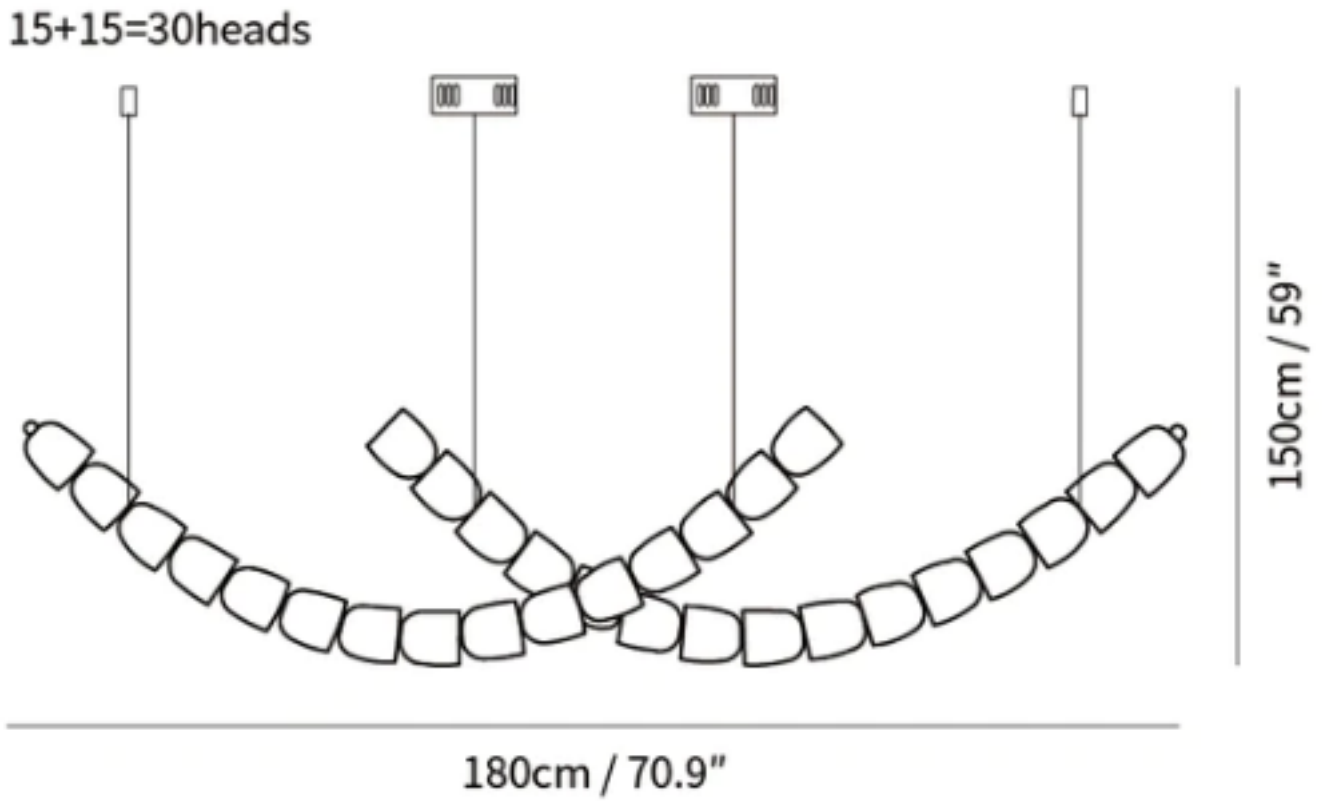

SPECIFICATION SHEET

Style A

SPECIFICATION DETAILS

*For custom options, consult factory for details

Fixture Dimensions	L 70.9" x H 59"(30heads)
Light source	Integrated LED
Wattage	~ 5W
Voltage	AC 110-240V
Dimming	Not supported
CRI(Ra)	90+ CRI
Mounting	Hardwired.
LED Rated Life	30000 hours
Color Temperature	Warm Light (3000K), Neutral Light (4000K), Cool Light (6000K)
Control method	Compatible with common wall switches (not included)
Finishes	Clear
Shadow Details	Clear
Material	Acrylic, Iron, Metal, Stainless steel.
Wire Length	The standard length of the cord is 59" (150 cm), the length is adjustable.

SPECIFICATION SHEET

Style B

SPECIFICATION DETAILS

*For custom options, consult factory for details

Fixture Dimensions	L 78.7" x H 47.2"(186heads)
Light source	Integrated LED
Wattage	~ 5W
Voltage	AC 110-240V
Dimming	Not supported
CRI(Ra)	90+ CRI
Mounting	Hardwired.
LED Rated Life	30000 hours
Color Temperature	Warm Light (3000K), Neutral Light (4000K), Cool Light (6000K)
Control method	Compatible with common wall switches(not included)
Finishes	Clear
Shadow Details	Clear
Material	Acrylic, Iron, Metal, Stainless steel.
Wire Length	The standard length of the cord is 59" (150 cm), the length is adjustable.

SPECIFICATION SHEET

Style C

SPECIFICATION DETAILS

*For custom options, consult factory for details

Fixture Dimensions	L 70.9" x H 22" (100heads)
Light source	Integrated LED
Wattage	~ 5W
Voltage	AC 110-240V
Dimming	Not supported
CRI(Ra)	90+ CRI
Mounting	Hardwired.
LED Rated Life	30000 hours
Color Temperature	Warm Light (3000K), Neutral Light (4000K), Cool Light (6000K)
Control method	Compatible with common wall switches(not included)
Finishes	Clear
Shadow Details	Clear
Material	Acrylic, Iron, Metal, Stainless steel.
Wire Length	The standard length of the cord is 59" (150 cm), the length is adjustable.