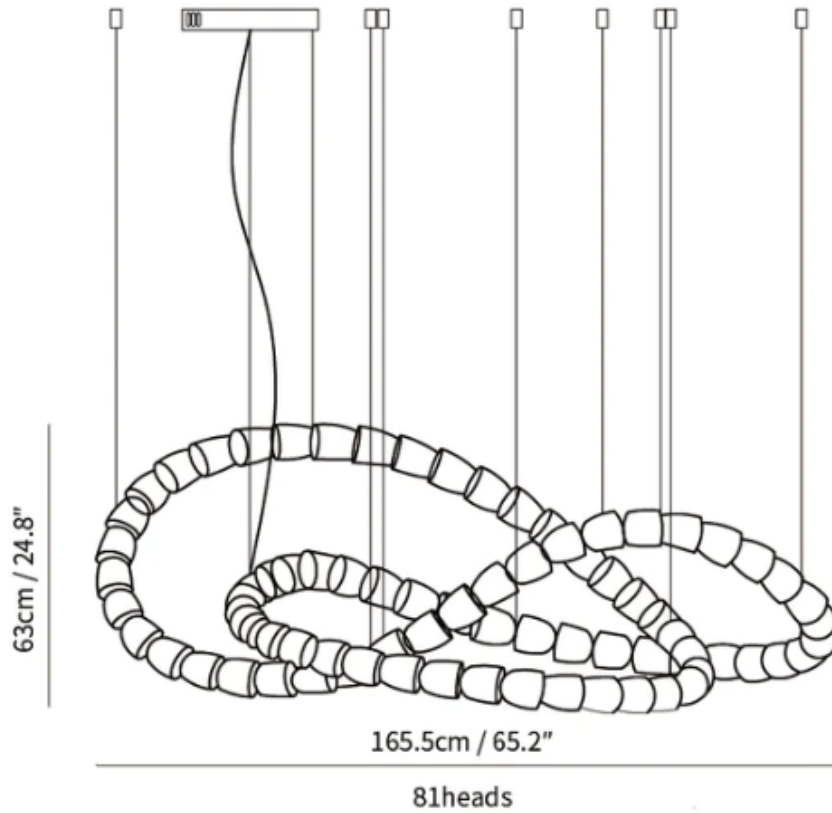

SPECIFICATION SHEET

Style J

SPECIFICATION DETAILS

*For custom options, consult factory for details

Fixture Dimensions	L 65.2" x H 24.8" (81heads)
Light source	Integrated LED
Wattage	~ 5W
Voltage	AC 110-240V
Dimming	Not supported
CRI(Ra)	90+ CRI
Mounting	Hardwired.
LED Rated Life	30000 hours
Color Temperature	Warm Light (3000K), Neutral Light (4000K), Cool Light (6000K)
Control method	Compatible with common wall switches(not included)
Finishes	Clear
Shadow Details	Clear
Material	Acrylic, Iron, Metal, Stainless steel.
Wire Length	The standard length of the cord is 59" (150 cm), the length is adjustable.