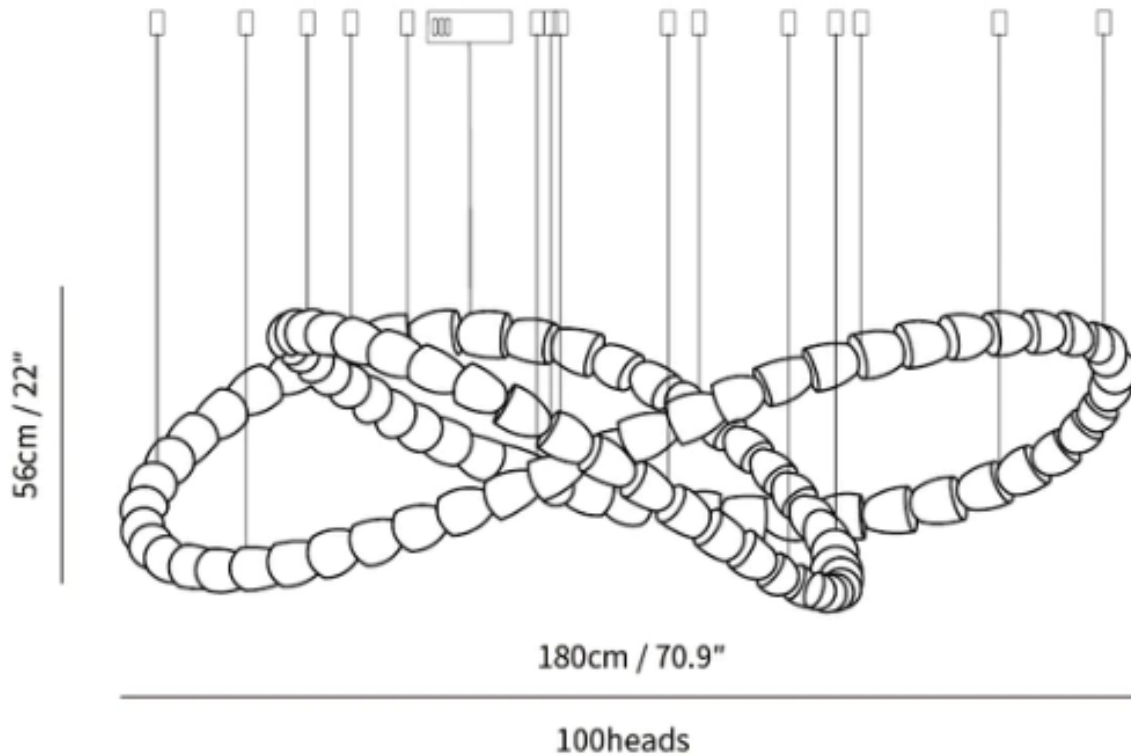

SPECIFICATION SHEET

Style A

SPECIFICATION DETAILS

*For custom options, consult factory for details

Fixture Dimensions	L 70.9" x H 59"(30heads)
Light source	Integrated LED
Wattage	~ 5W
Voltage	AC 110-240V
Dimming	Not supported
CRI(Ra)	90+ CRI
Mounting	Hardwired.
LED Rated Life	30000 hours
Color Temperature	Warm Light (3000K), Neutral Light (4000K), Cool Light (6000K)
Control method	Compatible with common wall switches (not included)
Finishes	Clear
Shadow Details	Clear
Material	Acrylic, Iron, Metal, Stainless steel.
Wire Length	The standard length of the cord is 59" (150 cm), the length is adjustable.

SPECIFICATION SHEET

Style B

SPECIFICATION DETAILS

*For custom options, consult factory for details

Fixture Dimensions	L 78.7" x H 47.2"(186heads)
Light source	Integrated LED
Wattage	~ 5W
Voltage	AC 110-240V
Dimming	Not supported
CRI(Ra)	90+ CRI
Mounting	Hardwired.
LED Rated Life	30000 hours
Color Temperature	Warm Light (3000K), Neutral Light (4000K), Cool Light (6000K)
Control method	Compatible with common wall switches(not included)
Finishes	Clear
Shadow Details	Clear
Material	Acrylic, Iron, Metal, Stainless steel.
Wire Length	The standard length of the cord is 59" (150 cm), the length is adjustable.

SPECIFICATION SHEET

Style C

SPECIFICATION DETAILS

*For custom options, consult factory for details

Fixture Dimensions	L 70.9" x H 22" (100heads)
Light source	Integrated LED
Wattage	~ 5W
Voltage	AC 110-240V
Dimming	Not supported
CRI(Ra)	90+ CRI
Mounting	Hardwired.
LED Rated Life	30000 hours
Color Temperature	Warm Light (3000K), Neutral Light (4000K), Cool Light (6000K)
Control method	Compatible with common wall switches(not included)
Finishes	Clear
Shadow Details	Clear
Material	Acrylic, Iron, Metal, Stainless steel.
Wire Length	The standard length of the cord is 59" (150 cm), the length is adjustable.