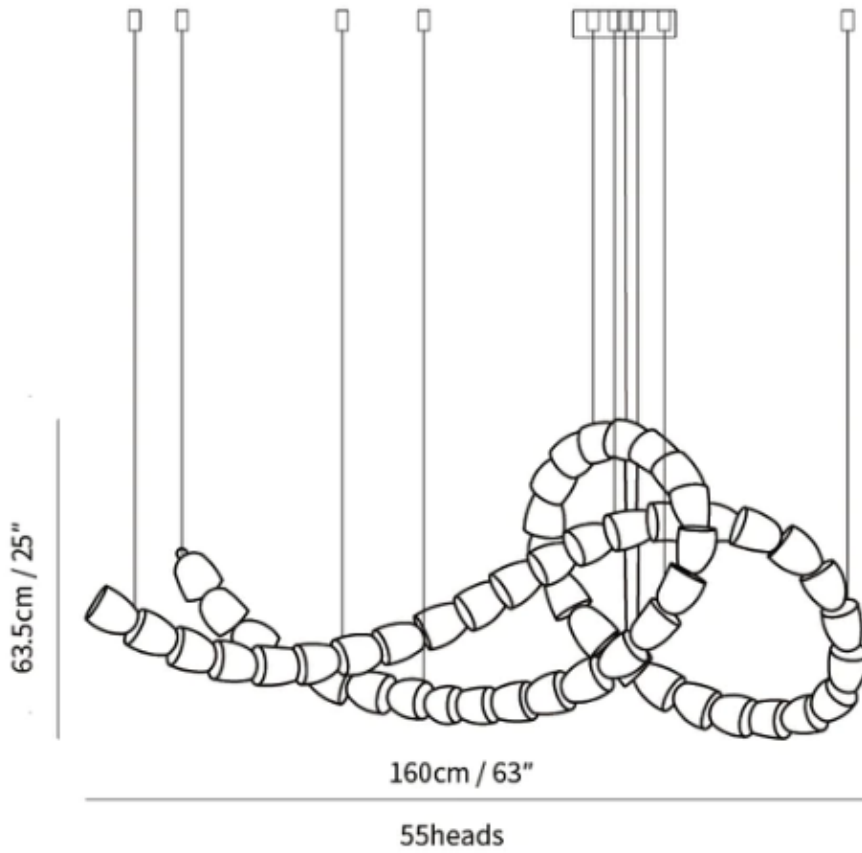

SPECIFICATION SHEET

Style F

SPECIFICATION DETAILS

*For custom options, consult factory for details

Fixture Dimensions	L 78.7" x H 110.2" (98heads)
Light source	Integrated LED
Wattage	~ 5W
Voltage	AC 110-240V
Dimming	Not supported
CRI(Ra)	90+ CRI
Mounting	Hardwired.
LED Rated Life	30000 hours
Color Temperature	Warm Light (3000K), Neutral Light (4000K), Cool Light (6000K)
Control method	Compatible with common wall switches(not included)
Finishes	Clear
Shadow Details	Clear
Material	Acrylic, Iron, Metal, Stainless steel.
Wire Length	NO

SPECIFICATION SHEET

Style G

SPECIFICATION DETAILS

*For custom options, consult factory for details

Fixture Dimensions	L 59" x H 177.2" (249heads)
Light source	Integrated LED
Wattage	~ 5W
Voltage	AC 110-240V
Dimming	Not supported
CRI(Ra)	90+ CRI
Mounting	Hardwired.
LED Rated Life	30000 hours
Color Temperature	Warm Light (3000K), Neutral Light (4000K), Cool Light (6000K)
Control method	Compatible with common wall switches (not included)
Finishes	Clear
Shadow Details	Clear
Material	Acrylic, Iron, Metal, Stainless steel.
Wire Length	NO

SPECIFICATION SHEET

Style H

SPECIFICATION DETAILS

*For custom options, consult factory for details

Fixture Dimensions	L 63" x H 25" (55heads)
Light source	Integrated LED
Wattage	~ 5W
Voltage	AC 110-240V
Dimming	Not supported
CRI(Ra)	90+ CRI
Mounting	Hardwired.
LED Rated Life	30000 hours
Color Temperature	Warm Light (3000K), Neutral Light (4000K), Cool Light (6000K)
Control method	Compatible with common wall switches(not included)
Finishes	Clear
Shadow Details	Clear
Material	Acrylic, Iron, Metal, Stainless steel.
Wire Length	The standard length of the cord is 59" (150 cm), the length is adjustable.