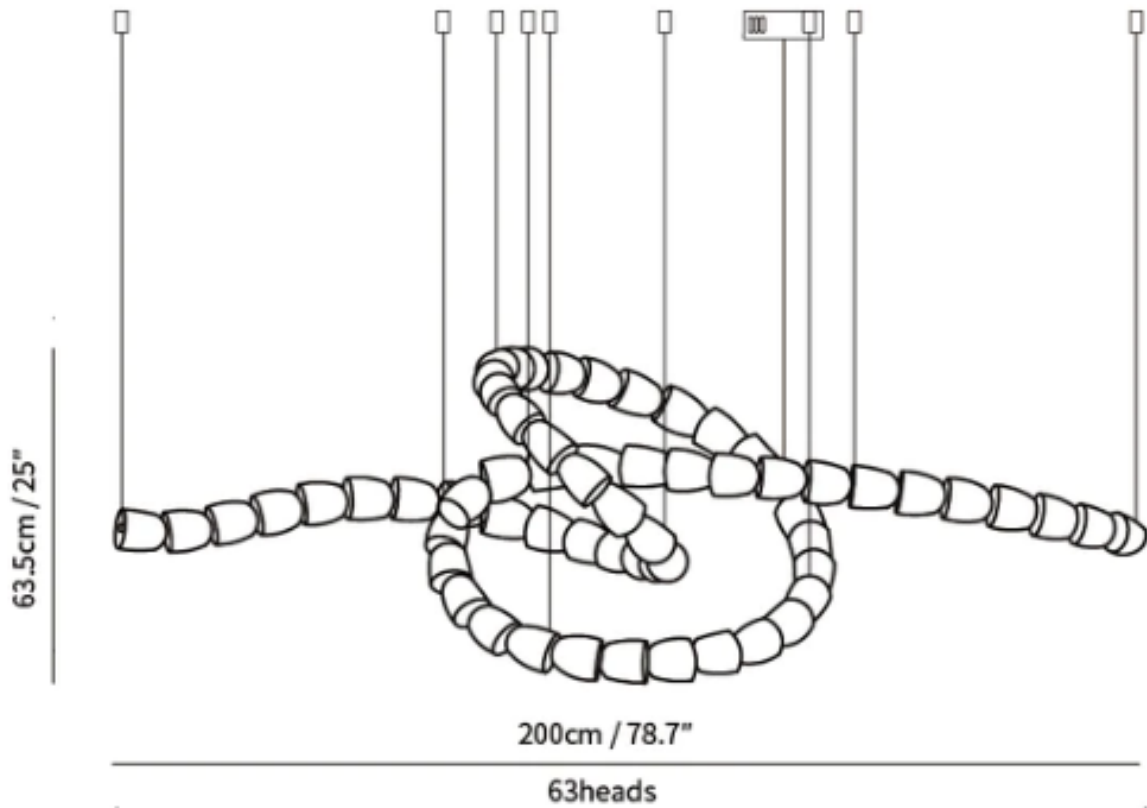

SPECIFICATION SHEET

Style C

SPECIFICATION DETAILS

*For custom options, consult factory for details

Fixture Dimensions	L 70.9" x H 22" (100heads)
Light source	Integrated LED
Wattage	~ 5W
Voltage	AC 110-240V
Dimming	Not supported
CRI(Ra)	90+ CRI
Mounting	Hardwired.
LED Rated Life	30000 hours
Color Temperature	Warm Light (3000K), Neutral Light (4000K), Cool Light (6000K)
Control method	Compatible with common wall switches(not included)
Finishes	Clear
Shadow Details	Clear
Material	Acrylic, Iron, Metal, Stainless steel.
Wire Length	The standard length of the cord is 59" (150 cm), the length is adjustable.

SPECIFICATION SHEET

Style D

SPECIFICATION DETAILS

*For custom options, consult factory for details

Fixture Dimensions	L 137.8" x H 30.7" (138heads)
Light source	Integrated LED
Wattage	~ 5W
Voltage	AC 110-240V
Dimming	Not supported
CRI(Ra)	90+ CRI
Mounting	Hardwired.
LED Rated Life	30000 hours
Color Temperature	Warm Light (3000K), Neutral Light (4000K), Cool Light (6000K)
Control method	Compatible with common wall switches (not included)
Finishes	Clear
Shadow Details	Clear
Material	Acrylic, Iron, Metal, Stainless steel.
Wire Length	The standard length of the cord is 59" (150 cm), the length is adjustable.

SPECIFICATION SHEET

Style E

SPECIFICATION DETAILS

*For custom options, consult factory for details

Fixture Dimensions	L 78.7" x H 25" (63heads)
Light source	Integrated LED
Wattage	~ 5W
Voltage	AC 110-240V
Dimming	Not supported
CRI(Ra)	90+ CRI
Mounting	Hardwired.
LED Rated Life	30000 hours
Color Temperature	Warm Light (3000K), Neutral Light (4000K), Cool Light (6000K)
Control method	Compatible with common wall switches(not included)
Finishes	Clear
Shadow Details	Clear
Material	Acrylic, Iron, Metal, Stainless steel.
Wire Length	The standard length of the cord is 59" (150 cm), the length is adjustable.