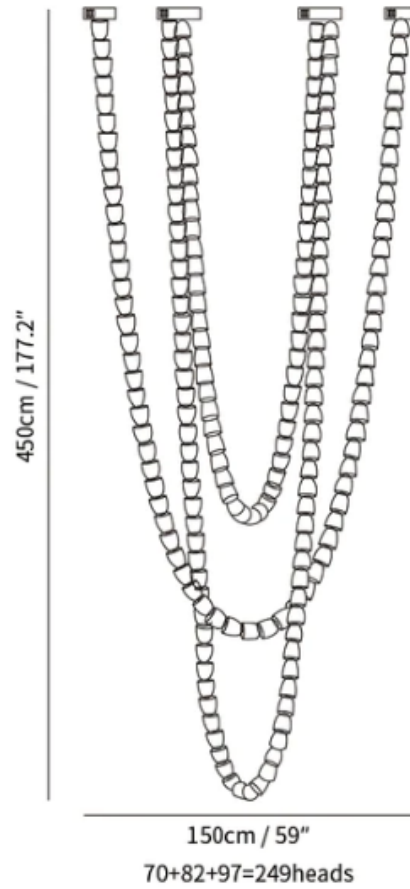

SPECIFICATION SHEET

Style E

SPECIFICATION DETAILS

*For custom options, consult factory for details

Fixture Dimensions	L 78.7" x H 25" (63heads)
Light source	Integrated LED
Wattage	~ 5W
Voltage	AC 110-240V
Dimming	Not supported
CRI(Ra)	90+ CRI
Mounting	Hardwired.
LED Rated Life	30000 hours
Color Temperature	Warm Light (3000K), Neutral Light (4000K), Cool Light (6000K)
Control method	Compatible with common wall switches(not included)
Finishes	Clear
Shadow Details	Clear
Material	Acrylic, Iron, Metal, Stainless steel.
Wire Length	The standard length of the cord is 59" (150 cm), the length is adjustable.

SPECIFICATION SHEET

Style F

SPECIFICATION DETAILS

*For custom options, consult factory for details

Fixture Dimensions	L 78.7" x H 110.2" (98heads)
Light source	Integrated LED
Wattage	~ 5W
Voltage	AC 110-240V
Dimming	Not supported
CRI(Ra)	90+ CRI
Mounting	Hardwired.
LED Rated Life	30000 hours
Color Temperature	Warm Light (3000K), Neutral Light (4000K), Cool Light (6000K)
Control method	Compatible with common wall switches (not included)
Finishes	Clear
Shadow Details	Clear
Material	Acrylic, Iron, Metal, Stainless steel.
Wire Length	NO

SPECIFICATION SHEET

Style G

SPECIFICATION DETAILS

*For custom options, consult factory for details

Fixture Dimensions	L 59" x H 177.2" (249heads)
Light source	Integrated LED
Wattage	~ 5W
Voltage	AC 110-240V
Dimming	Not supported
CRI(Ra)	90+ CRI
Mounting	Hardwired.
LED Rated Life	30000 hours
Color Temperature	Warm Light (3000K), Neutral Light (4000K), Cool Light (6000K)
Control method	Compatible with common wall switches(not included)
Finishes	Clear
Shadow Details	Clear
Material	Acrylic, Iron, Metal, Stainless steel.
Wire Length	NO