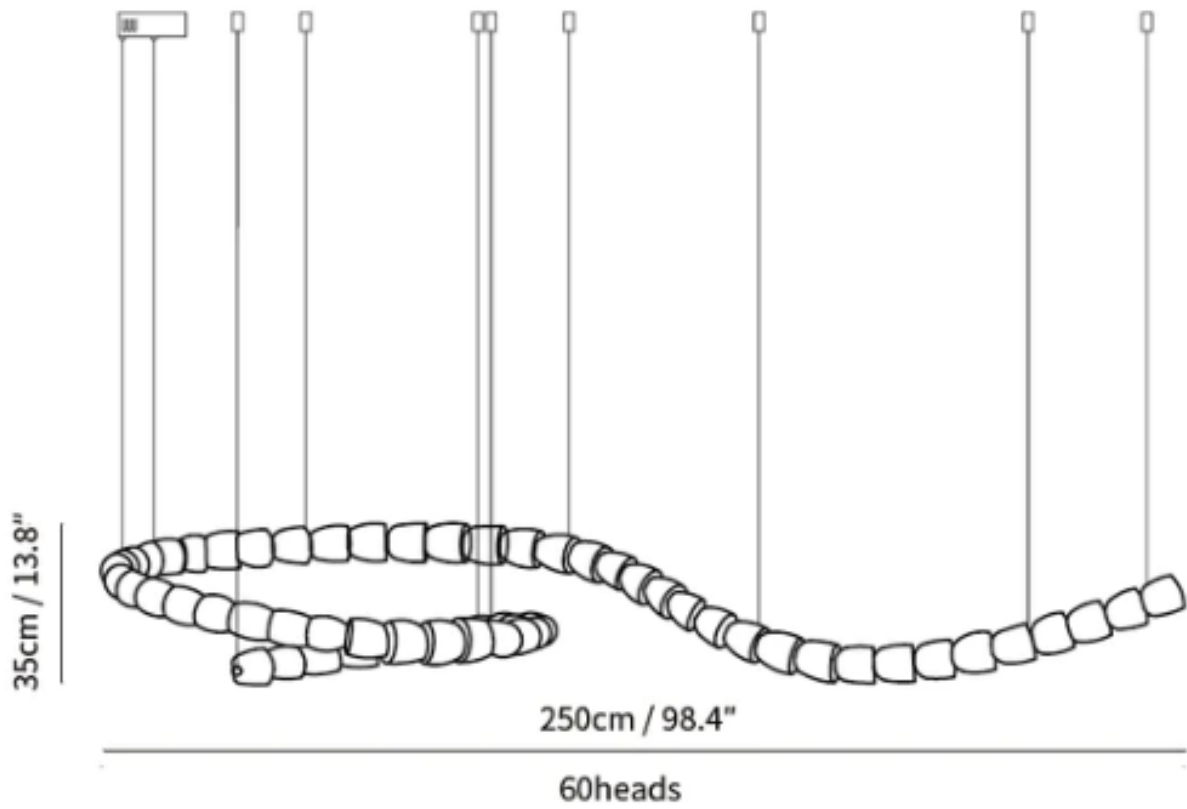

SPECIFICATION SHEET

Style G

SPECIFICATION DETAILS

*For custom options, consult factory for details

Fixture Dimensions	L 59" x H 177.2" (249heads)
Light source	Integrated LED
Wattage	~ 5W
Voltage	AC 110-240V
Dimming	Not supported
CRI(Ra)	90+ CRI
Mounting	Hardwired.
LED Rated Life	30000 hours
Color Temperature	Warm Light (3000K), Neutral Light (4000K), Cool Light (6000K)
Control method	Compatible with common wall switches(not included)
Finishes	Clear
Shadow Details	Clear
Material	Acrylic, Iron, Metal, Stainless steel.
Wire Length	NO

SPECIFICATION SHEET

Style H

SPECIFICATION DETAILS

*For custom options, consult factory for details

Fixture Dimensions	L 63" x H 25" (55heads)
Light source	Integrated LED
Wattage	~ 5W
Voltage	AC 110-240V
Dimming	Not supported
CRI(Ra)	90+ CRI
Mounting	Hardwired.
LED Rated Life	30000 hours
Color Temperature	Warm Light (3000K), Neutral Light (4000K), Cool Light (6000K)
Control method	Compatible with common wall switches(not included)
Finishes	Clear
Shadow Details	Clear
Material	Acrylic, Iron, Metal, Stainless steel.
Wire Length	The standard length of the cord is 59" (150 cm), the length is adjustable.

SPECIFICATION SHEET

Style I

SPECIFICATION DETAILS

*For custom options, consult factory for details

Fixture Dimensions	L 98.4" x H 13.8" (60heads)
Light source	Integrated LED
Wattage	~ 5W
Voltage	AC 110-240V
Dimming	Not supported
CRI(Ra)	90+ CRI
Mounting	Hardwired.
LED Rated Life	30000 hours
Color Temperature	Warm Light (3000K), Neutral Light (4000K), Cool Light (6000K)
Control method	Compatible with common wall switches (not included)
Finishes	Clear
Shadow Details	Clear
Material	Acrylic, Iron, Metal, Stainless steel.
Wire Length	The standard length of the cord is 59" (150 cm), the length is adjustable.