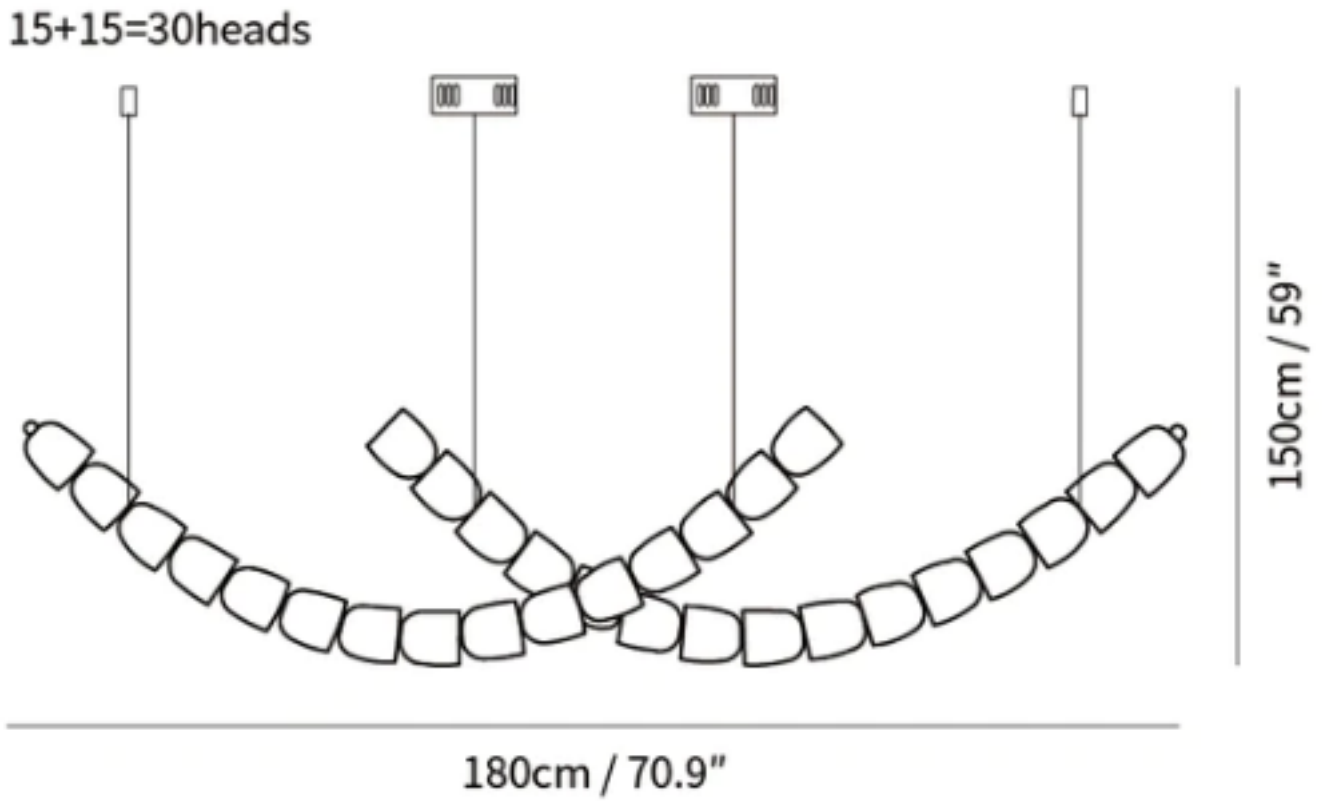

SPECIFICATION SHEET

Style A

SPECIFICATION DETAILS

*For custom options, consult factory for details

Fixture Dimensions	L 70.9" x H 59"(30heads)
Light source	Integrated LED
Wattage	~ 5W
Voltage	AC 110-240V
Dimming	Not supported
CRI(Ra)	90+ CRI
Mounting	Hardwired.
LED Rated Life	30000 hours
Color Temperature	Warm Light (3000K), Neutral Light (4000K), Cool Light (6000K)
Control method	Compatible with common wall switches(not included)
Finishes	Clear
Shadow Details	Clear
Material	Acrylic, Iron, Metal, Stainless steel.
Wire Length	The standard length of the cord is 59" (150 cm), the length is adjustable.

SPECIFICATION SHEET

Style B

SPECIFICATION DETAILS

*For custom options, consult factory for details

Fixture Dimensions	L 78.7" x H 47.2"(186heads)
Light source	Integrated LED
Wattage	~ 5W
Voltage	AC 110-240V
Dimming	Not supported
CRI(Ra)	90+ CRI
Mounting	Hardwired.
LED Rated Life	30000 hours
Color Temperature	Warm Light (3000K), Neutral Light (4000K), Cool Light (6000K)
Control method	Compatible with common wall switches(not included)
Finishes	Clear
Shadow Details	Clear
Material	Acrylic, Iron, Metal, Stainless steel.
Wire Length	The standard length of the cord is 59" (150 cm), the length is adjustable.

SPECIFICATION SHEET

Style C

SPECIFICATION DETAILS

*For custom options, consult factory for details

Fixture Dimensions	L 70.9" x H 22" (100heads)
Light source	Integrated LED
Wattage	~ 5W
Voltage	AC 110-240V
Dimming	Not supported
CRI(Ra)	90+ CRI
Mounting	Hardwired.
LED Rated Life	30000 hours
Color Temperature	Warm Light (3000K), Neutral Light (4000K), Cool Light (6000K)
Control method	Compatible with common wall switches(not included)
Finishes	Clear
Shadow Details	Clear
Material	Acrylic, Iron, Metal, Stainless steel.
Wire Length	The standard length of the cord is 59" (150 cm), the length is adjustable.