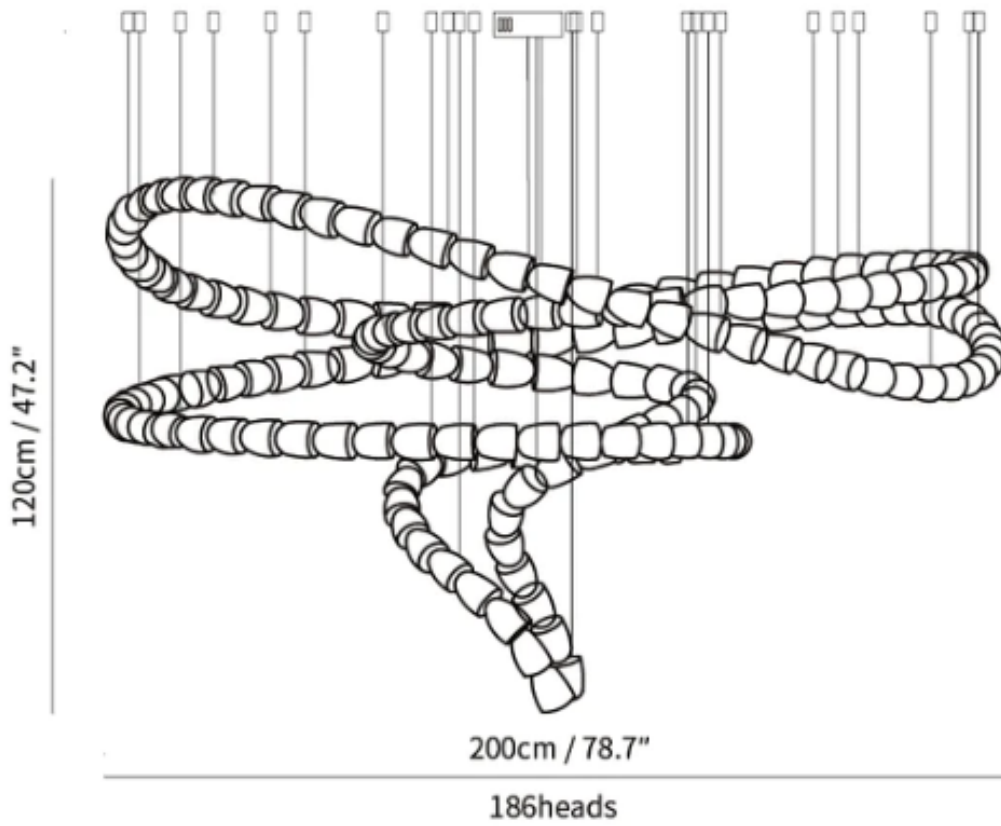

SPECIFICATION SHEET

Style A

SPECIFICATION DETAILS

*For custom options, consult factory for details

Fixture Dimensions	L 70.9" x H 59"(30heads)
Light source	Integrated LED
Wattage	~ 5W
Voltage	AC 110-240V
Dimming	Not supported
CRI(Ra)	90+ CRI
Mounting	Hardwired.
LED Rated Life	30000 hours
Color Temperature	Warm Light (3000K), Neutral Light (4000K), Cool Light (6000K)
Control method	Compatible with common wall switches(not included)
Finishes	Clear
Shadow Details	Clear
Material	Acrylic, Iron, Metal, Stainless steel.
Wire Length	The standard length of the cord is 59" (150 cm), the length is adjustable.

SPECIFICATION SHEET

Style B

SPECIFICATION DETAILS

*For custom options, consult factory for details

Fixture Dimensions	L 78.7" x H 47.2"(186heads)
Light source	Integrated LED
Wattage	~ 5W
Voltage	AC 110-240V
Dimming	Not supported
CRI(Ra)	90+ CRI
Mounting	Hardwired.
LED Rated Life	30000 hours
Color Temperature	Warm Light (3000K), Neutral Light (4000K), Cool Light (6000K)
Control method	Compatible with common wall switches(not included)
Finishes	Clear
Shadow Details	Clear
Material	Acrylic, Iron, Metal, Stainless steel.
Wire Length	The standard length of the cord is 59" (150 cm), the length is adjustable.

SPECIFICATION SHEET

Style C

SPECIFICATION DETAILS

*For custom options, consult factory for details

Fixture Dimensions	L 70.9" x H 22" (100heads)
Light source	Integrated LED
Wattage	~ 5W
Voltage	AC 110-240V
Dimming	Not supported
CRI(Ra)	90+ CRI
Mounting	Hardwired.
LED Rated Life	30000 hours
Color Temperature	Warm Light (3000K), Neutral Light (4000K), Cool Light (6000K)
Control method	Compatible with common wall switches(not included)
Finishes	Clear
Shadow Details	Clear
Material	Acrylic, Iron, Metal, Stainless steel.
Wire Length	The standard length of the cord is 59" (150 cm), the length is adjustable.