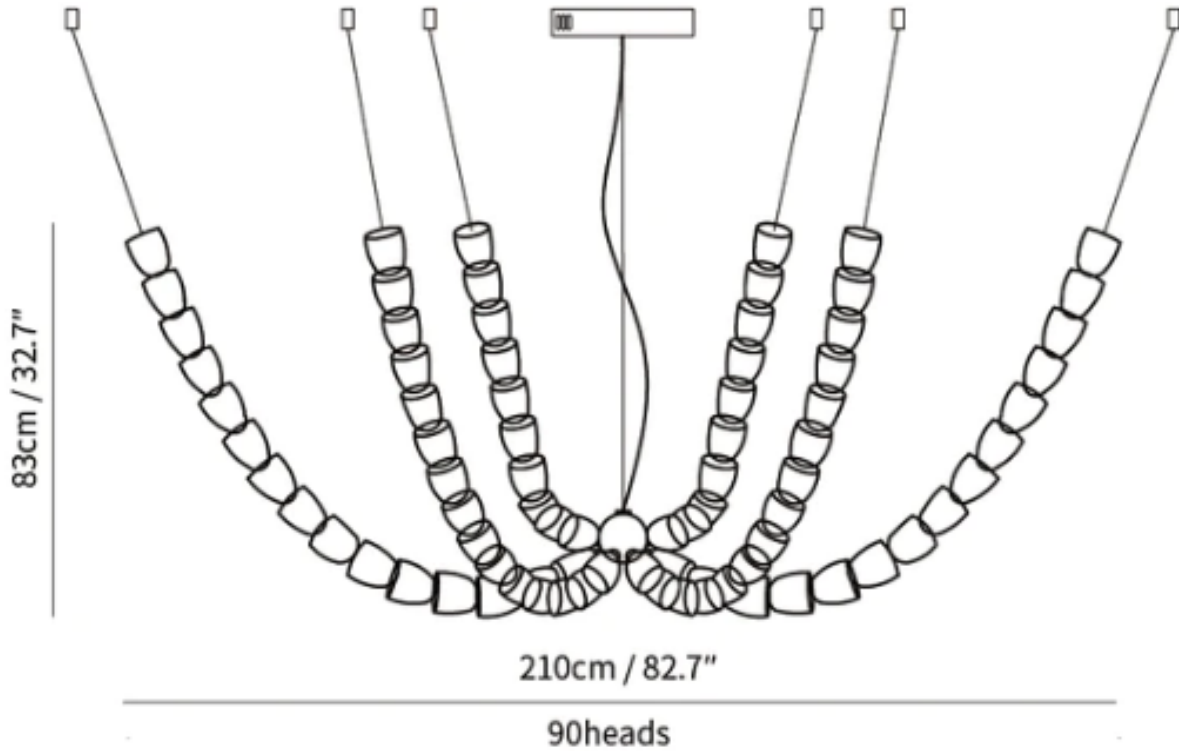

SPECIFICATION SHEET

Style I

SPECIFICATION DETAILS

*For custom options, consult factory for details

Fixture Dimensions	L 98.4" x H 13.8" (60heads)
Light source	Integrated LED
Wattage	~ 5W
Voltage	AC 110-240V
Dimming	Not supported
CRI(Ra)	90+ CRI
Mounting	Hardwired.
LED Rated Life	30000 hours
Color Temperature	Warm Light (3000K), Neutral Light (4000K), Cool Light (6000K)
Control method	Compatible with common wall switches (not included)
Finishes	Clear
Shadow Details	Clear
Material	Acrylic, Iron, Metal, Stainless steel.
Wire Length	The standard length of the cord is 59" (150 cm), the length is adjustable.

SPECIFICATION SHEET

Style J

SPECIFICATION DETAILS

*For custom options, consult factory for details

Fixture Dimensions	L 65.2" x H 24.8" (81heads)
Light source	Integrated LED
Wattage	~ 5W
Voltage	AC 110-240V
Dimming	Not supported
CRI(Ra)	90+ CRI
Mounting	Hardwired.
LED Rated Life	30000 hours
Color Temperature	Warm Light (3000K), Neutral Light (4000K), Cool Light (6000K)
Control method	Compatible with common wall switches (not included)
Finishes	Clear
Shadow Details	Clear
Material	Acrylic, Iron, Metal, Stainless steel.
Wire Length	The standard length of the cord is 59" (150 cm), the length is adjustable.

SPECIFICATION SHEET

Style K

SPECIFICATION DETAILS

*For custom options, consult factory for details

Fixture Dimensions	L 82.7" x H 32.7" (90heads)
Light source	Integrated LED
Wattage	~ 5W
Voltage	AC 110-240V
Dimming	Not supported
CRI(Ra)	90+ CRI
Mounting	Hardwired.
LED Rated Life	30000 hours
Color Temperature	Warm Light (3000K), Neutral Light (4000K), Cool Light (6000K)
Control method	Compatible with common wall switches(not included)
Finishes	Clear
Shadow Details	Clear
Material	Acrylic, Iron, Metal, Stainless steel.
Wire Length	The standard length of the cord is 59" (150 cm), the length is adjustable.