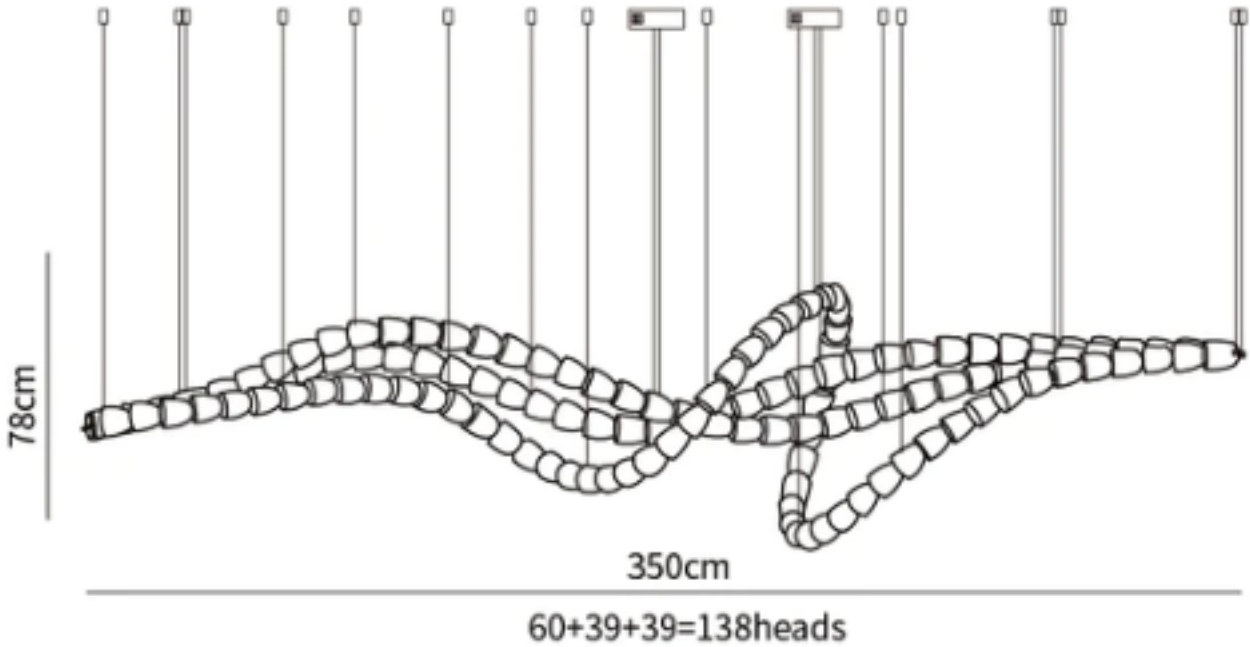

SPECIFICATION SHEET

Style B

SPECIFICATION DETAILS

*For custom options, consult factory for details

Fixture Dimensions	L 78.7" x H 47.2"(186heads)
Light source	Integrated LED
Wattage	~ 5W
Voltage	AC 110-240V
Dimming	Not supported
CRI(Ra)	90+ CRI
Mounting	Hardwired.
LED Rated Life	30000 hours
Color Temperature	Warm Light (3000K), Neutral Light (4000K), Cool Light (6000K)
Control method	Compatible with common wall switches(not included)
Finishes	Clear
Shadow Details	Clear
Material	Acrylic, Iron, Metal, Stainless steel.
Wire Length	The standard length of the cord is 59" (150 cm), the length is adjustable.

SPECIFICATION SHEET

Style C

SPECIFICATION DETAILS

*For custom options, consult factory for details

Fixture Dimensions	L 70.9" x H 22" (100heads)
Light source	Integrated LED
Wattage	~ 5W
Voltage	AC 110-240V
Dimming	Not supported
CRI(Ra)	90+ CRI
Mounting	Hardwired.
LED Rated Life	30000 hours
Color Temperature	Warm Light (3000K), Neutral Light (4000K), Cool Light (6000K)
Control method	Compatible with common wall switches(not included)
Finishes	Clear
Shadow Details	Clear
Material	Acrylic, Iron, Metal, Stainless steel.
Wire Length	The standard length of the cord is 59" (150 cm), the length is adjustable.

SPECIFICATION SHEET

Style D

SPECIFICATION DETAILS

*For custom options, consult factory for details

Fixture Dimensions	L 137.8" x H 30.7" (138heads)
Light source	Integrated LED
Wattage	~ 5W
Voltage	AC 110-240V
Dimming	Not supported
CRI(Ra)	90+ CRI
Mounting	Hardwired.
LED Rated Life	30000 hours
Color Temperature	Warm Light (3000K), Neutral Light (4000K), Cool Light (6000K)
Control method	Compatible with common wall switches(not included)
Finishes	Clear
Shadow Details	Clear
Material	Acrylic, Iron, Metal, Stainless steel.
Wire Length	The standard length of the cord is 59" (150 cm), the length is adjustable.