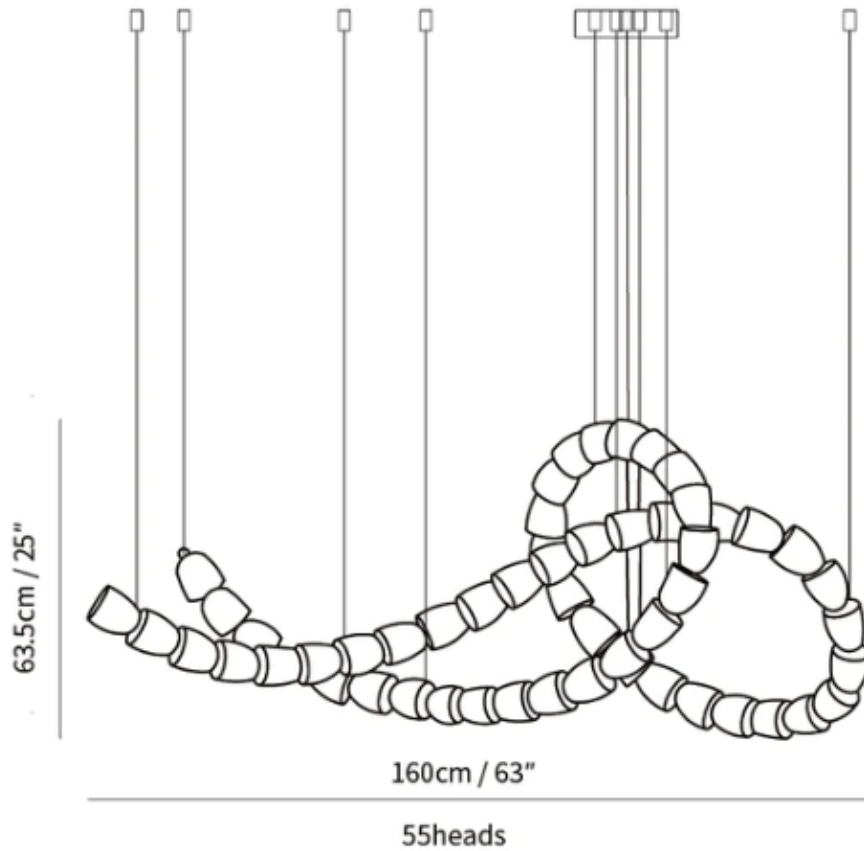

SPECIFICATION SHEET

Style F

SPECIFICATION DETAILS

*For custom options, consult factory for details

Fixture Dimensions	L 78.7" x H 110.2" (98heads)
Light source	Integrated LED
Wattage	~ 5W
Voltage	AC 110-240V
Dimming	Not supported
CRI(Ra)	90+ CRI
Mounting	Hardwired.
LED Rated Life	30000 hours
Color Temperature	Warm Light (3000K), Neutral Light (4000K), Cool Light (6000K)
Control method	Compatible with common wall switches (not included)
Finishes	Clear
Shadow Details	Clear
Material	Acrylic, Iron, Metal, Stainless steel.
Wire Length	NO

SPECIFICATION SHEET

Style G

SPECIFICATION DETAILS

*For custom options, consult factory for details

Fixture Dimensions	L 59" x H 177.2" (249heads)
Light source	Integrated LED
Wattage	~ 5W
Voltage	AC 110-240V
Dimming	Not supported
CRI(Ra)	90+ CRI
Mounting	Hardwired.
LED Rated Life	30000 hours
Color Temperature	Warm Light (3000K), Neutral Light (4000K), Cool Light (6000K)
Control method	Compatible with common wall switches(not included)
Finishes	Clear
Shadow Details	Clear
Material	Acrylic, Iron, Metal, Stainless steel.
Wire Length	NO

SPECIFICATION SHEET

Style H

SPECIFICATION DETAILS

*For custom options, consult factory for details

Fixture Dimensions	L 63" x H 25" (55heads)
Light source	Integrated LED
Wattage	~ 5W
Voltage	AC 110-240V
Dimming	Not supported
CRI(Ra)	90+ CRI
Mounting	Hardwired.
LED Rated Life	30000 hours
Color Temperature	Warm Light (3000K), Neutral Light (4000K), Cool Light (6000K)
Control method	Compatible with common wall switches(not included)
Finishes	Clear
Shadow Details	Clear
Material	Acrylic, Iron, Metal, Stainless steel.
Wire Length	The standard length of the cord is 59" (150 cm), the length is adjustable.