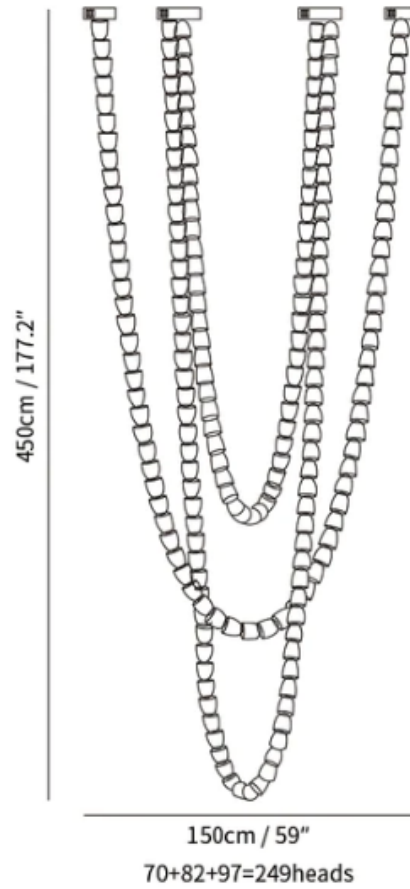

SPECIFICATION SHEET

Style A

SPECIFICATION DETAILS

*For custom options, consult factory for details

SKU	VK202206211639-05
Fixture Dimmensions	L 70.9" x H 59"(30heads)
Light source	Integrated LED
Wattage	~ 5W
Voltage	AC 110-240V
Dimming	Not supported
CRI(Ra)	90+ CRI
Mounting	Hardwired.
LED Rated Life	30000 hours
Color Temperature	Warm Light (3000K), Neutral Light (4000K), Cool Light (6000K)
Control method	Compatible with common wall switches(not included)
Finishes	Clear
Shadow Details	Clear
Material	Acrylic, Iron, Metal, Stainless steel.
Wire Length	The standard length of the cord is 59" (150 cm), the length is adjustable.
Warranty	2 Years
Certification	Compatible with North America, Saudi Arabia, Europe, Australia Certification.

SPECIFICATION DETAILS

*For custom options, consult factory for details

SKU	VK202206211639-35
Fixture Dimensions	L 78.7" x H 25" (63heads)
Light source	Integrated LED
Wattage	~ 5W
Voltage	AC 110-240V
Dimming	Not supported
CRI(Ra)	90+ CRI
Mounting	Hardwired.
LED Rated Life	30000 hours
Color Temperature	Warm Light (3000K), Neutral Light (4000K), Cool Light (6000K)
Control method	Compatible with common wall switches (not included)
Finishes	Clear
Shadow Details	Clear
Material	Acrylic, Iron, Metal, Stainless steel.
Wire Length	The standard length of the cord is 59" (150 cm), the length is adjustable.
Warranty	2 Years
Certification	Compatible with North America, Saudi Arabia, Europe, Australia Certification.

SPECIFICATION SHEET

Style G

SPECIFICATION DETAILS

*For custom options, consult factory for details

Fixture Dimensions	L 59" x H 177.2" (249heads)
Light source	Integrated LED
Wattage	~ 5W
Voltage	AC 110-240V
Dimming	Not supported
CRI(Ra)	90+ CRI
Mounting	Hardwired.
LED Rated Life	30000 hours
Color Temperature	Warm Light (3000K), Neutral Light (4000K), Cool Light (6000K)
Control method	Compatible with common wall switches (not included)
Finishes	Clear
Shadow Details	Clear
Material	Acrylic, Iron, Metal, Stainless steel.
Wire Length	NO