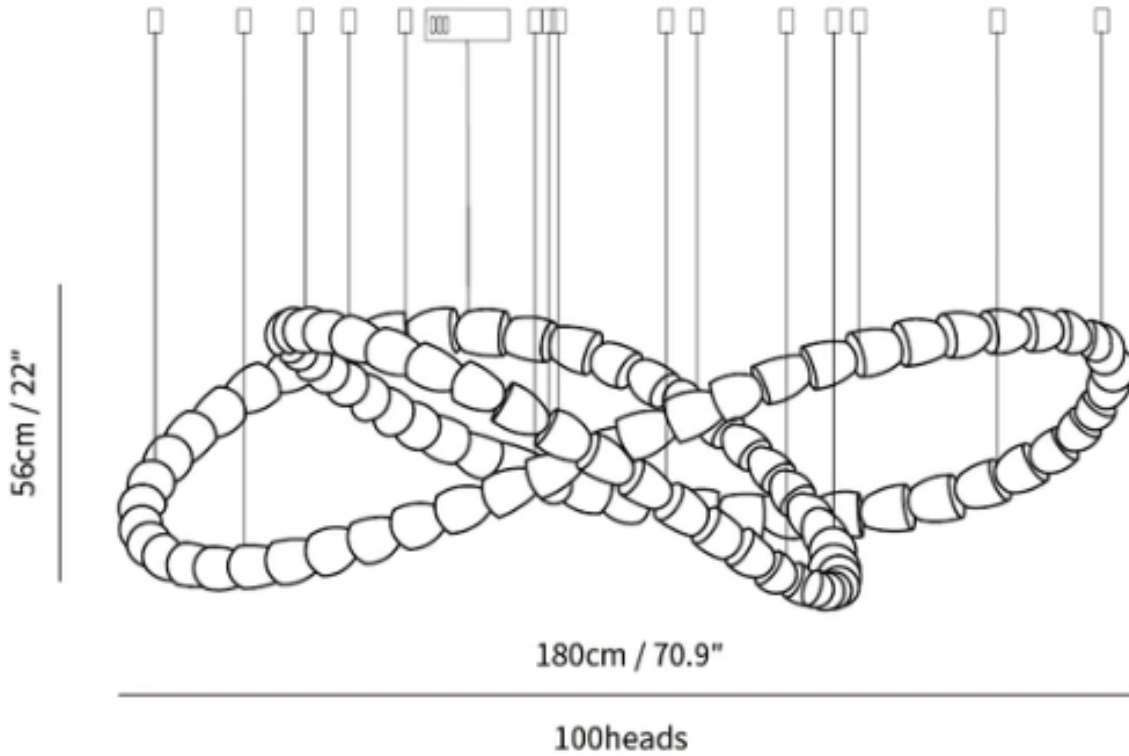

Style C

DESCRIPTION

The award-winning designer created a majestic crystal chandelier whose elegance and modern lines blend harmoniously with the historic location. The piece hangs from the ceiling like a glowing transparent snake. It consists of three interlacing lines, each made of hundreds of crystals, illuminated by a glowing LED light source that emits a soft, continuous and surrounding light.

SPECIFICATION DETAILS

*For custom options, consult factory for details

SKU	VK202206211639-31
Fixture Dimensions	L 70.9" x H 22" (100heads)
Light source	Integrated LED
Wattage	~ 5W
Voltage	AC 110-240V
Dimming	Not supported
CRI(Ra)	90+ CRI
Mounting	Hardwired.
LED Rated Life	30000 hours
Color Temperature	Warm Light (3000K), Neutral Light (4000K), Cool Light (6000K)
Control method	Compatible with common wall switches (not included)
Finishes	Clear
Shadow Details	Clear
Material	Acrylic, Iron, Metal, Stainless steel.
Wire Length	The standard length of the cord is 59" (150 cm), the length is adjustable.
Warranty	2 Years
Certification	Compatible with North America, Saudi Arabia, Europe, Australia Certification.