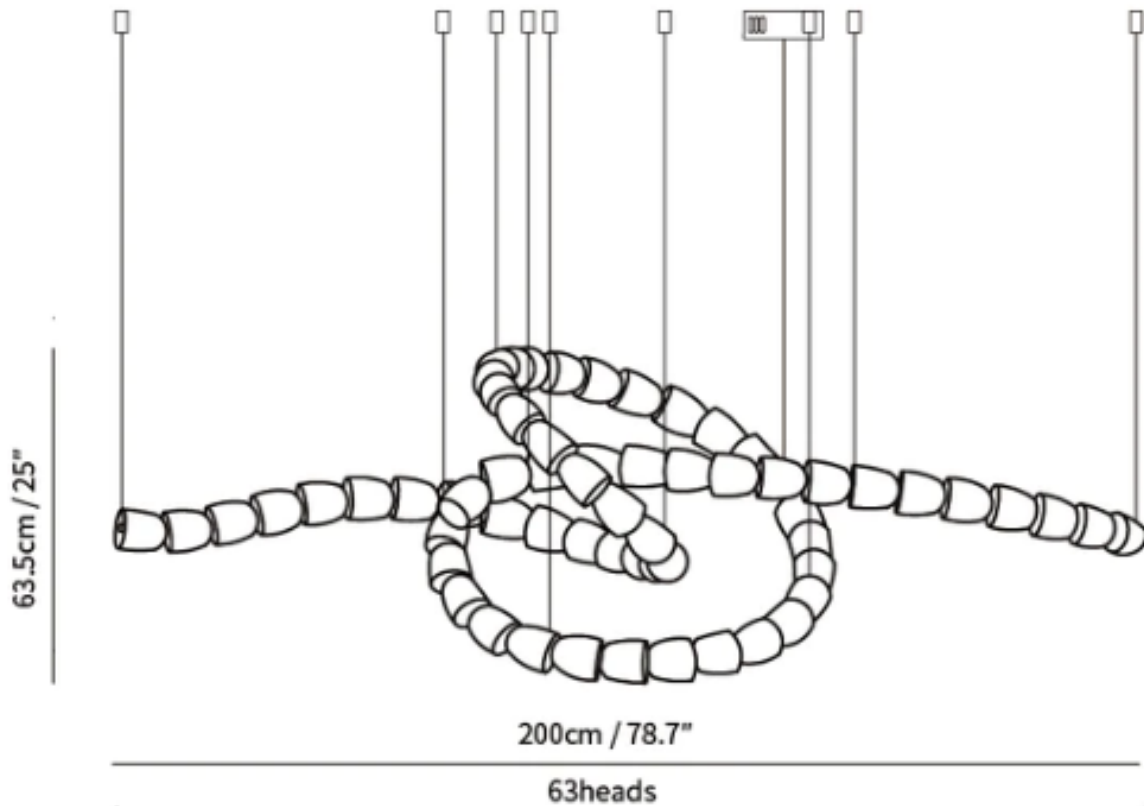

Style E

DESCRIPTION

The award-winning designer created a majestic crystal chandelier whose elegance and modern lines blend harmoniously with the historic location. The piece hangs from the ceiling like a glowing transparent snake. It consists of three interlacing lines, each made of hundreds of crystals, illuminated by a glowing LED light source that emits a soft, continuous and surrounding light.

SPECIFICATION DETAILS

*For custom options, consult factory for details

SKU	VK202206211639-35
Fixture Dimensions	L 78.7" x H 25" (63heads)
Light source	Integrated LED
Wattage	~ 5W
Voltage	AC 110-240V
Dimming	Not supported
CRI(Ra)	90+ CRI
Mounting	Hardwired.
LED Rated Life	30000 hours
Color Temperature	Warm Light (3000K), Neutral Light (4000K), Cool Light (6000K)
Control method	Compatible with common wall switches (not included)
Finishes	Clear
Shadow Details	Clear
Material	Acrylic, Iron, Metal, Stainless steel.
Wire Length	The standard length of the cord is 59" (150 cm), the length is adjustable.
Warranty	2 Years
Certification	Compatible with North America, Saudi Arabia, Europe, Australia Certification.