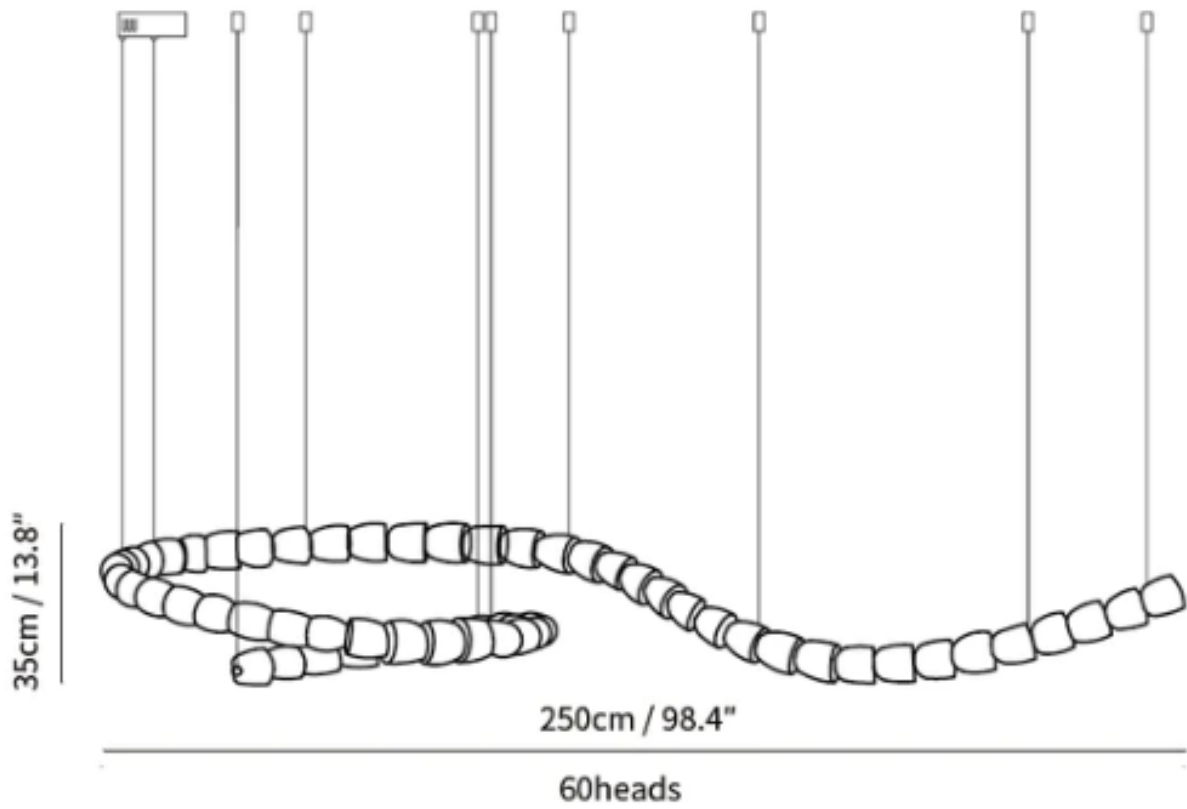

SPECIFICATION SHEET

Style G

SPECIFICATION DETAILS

*For custom options, consult factory for details

Fixture Dimensions	L 59" x H 177.2" (249heads)
Light source	Integrated LED
Wattage	~ 5W
Voltage	AC 110-240V
Dimming	Not supported
CRI(Ra)	90+ CRI
Mounting	Hardwired.
LED Rated Life	30000 hours
Color Temperature	Warm Light (3000K), Neutral Light (4000K), Cool Light (6000K)
Control method	Compatible with common wall switches (not included)
Finishes	Clear
Shadow Details	Clear
Material	Acrylic, Iron, Metal, Stainless steel.
Wire Length	NO

SPECIFICATION SHEET

Style H

SPECIFICATION DETAILS

*For custom options, consult factory for details

Fixture Dimensions	L 63" x H 25" (55heads)
Light source	Integrated LED
Wattage	~ 5W
Voltage	AC 110-240V
Dimming	Not supported
CRI(Ra)	90+ CRI
Mounting	Hardwired.
LED Rated Life	30000 hours
Color Temperature	Warm Light (3000K), Neutral Light (4000K), Cool Light (6000K)
Control method	Compatible with common wall switches(not included)
Finishes	Clear
Shadow Details	Clear
Material	Acrylic, Iron, Metal, Stainless steel.
Wire Length	The standard length of the cord is 59" (150 cm), the length is adjustable.

SPECIFICATION SHEET

Style I

SPECIFICATION DETAILS

*For custom options, consult factory for details

Fixture Dimensions	L 98.4" x H 13.8" (60heads)
Light source	Integrated LED
Wattage	~ 5W
Voltage	AC 110-240V
Dimming	Not supported
CRI(Ra)	90+ CRI
Mounting	Hardwired.
LED Rated Life	30000 hours
Color Temperature	Warm Light (3000K), Neutral Light (4000K), Cool Light (6000K)
Control method	Compatible with common wall switches (
Finishes	Clear
Shadow Details	Clear
Material	Acrylic, Iron, Metal, Stainless steel.
Wire Length	The standard length of the cord is 59" (150 cm), the length is adjustable.