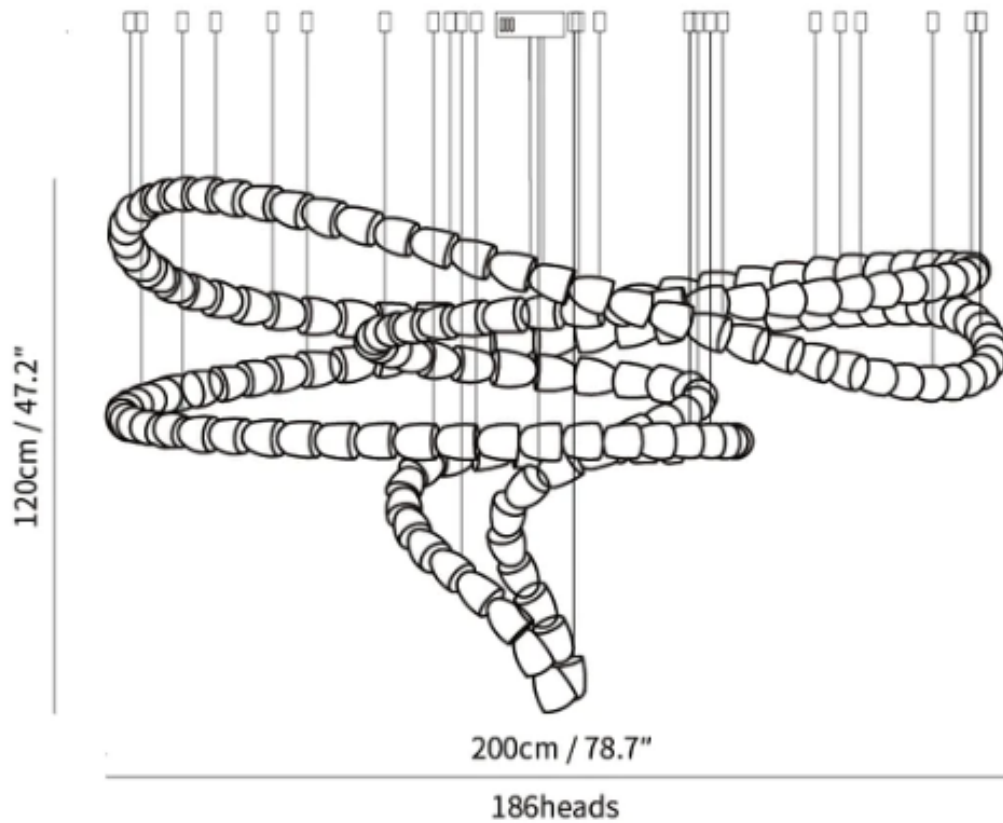

Style B

DESCRIPTION

The award-winning designer created a majestic crystal chandelier whose elegance and modern lines blend harmoniously with the historic location. The piece hangs from the ceiling like a glowing transparent snake. It consists of three interlacing lines, each made of hundreds of crystals, illuminated by a glowing LED light source that emits a soft, continuous and surrounding light.

SPECIFICATION DETAILS

*For custom options, consult factory for details

SKU	VK202206211639-13
Fixture Dimensions	L 78.7" x H 47.2" (186heads)
Light source	Integrated LED
Wattage	~ 5W
Voltage	AC 110-240V
Dimming	Not supported
CRI(Ra)	90+ CRI
Mounting	Hardwired.
LED Rated Life	30000 hours
Color Temperature	Warm Light (3000K), Neutral Light (4000K), Cool Light (6000K)
Control method	Compatible with common wall switches (not included)
Finishes	Clear
Shadow Details	Clear
Material	Acrylic, Iron, Metal, Stainless steel.
Wire Length	The standard length of the cord is 59" (150 cm), the length is adjustable.
Warranty	2 Years
Certification	Compatible with North America, Saudi Arabia, Europe, Australia Certification.