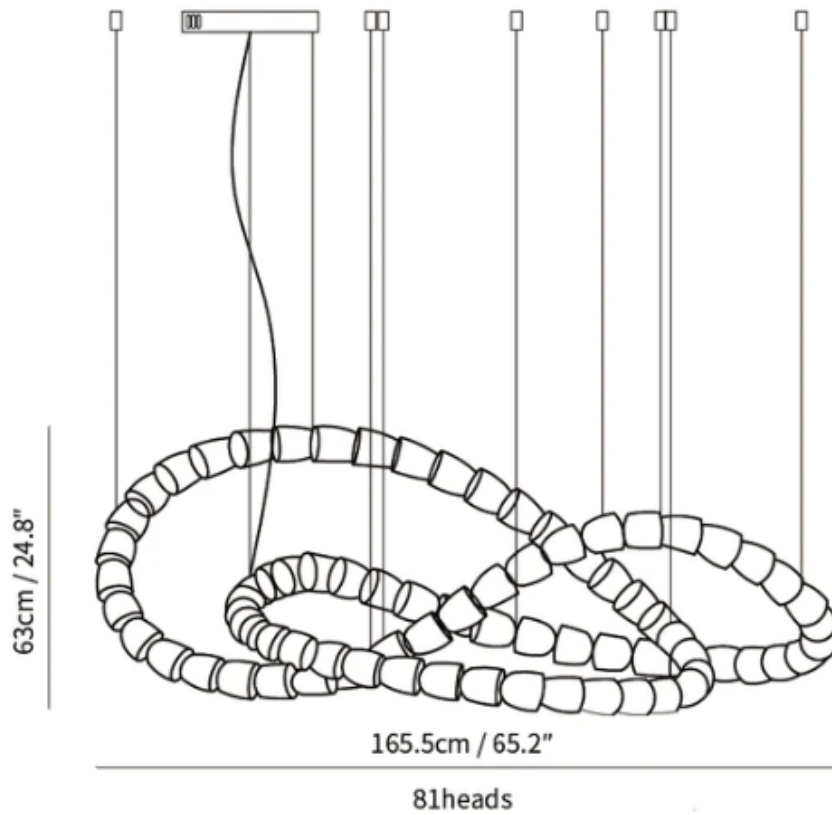

SPECIFICATION SHEET

Style J

SPECIFICATION DETAILS

*For custom options, consult factory for details

Fixture Dimensions	L 65.2" x H 24.8" (81heads)
Light source	Integrated LED
Wattage	~ 5W
Voltage	AC 110-240V
Dimming	Not supported
CRI(Ra)	90+ CRI
Mounting	Hardwired.
LED Rated Life	30000 hours
Color Temperature	Warm Light (3000K), Neutral Light (4000K), Cool Light (6000K)
Control method	Compatible with common wall switches(not included)
Finishes	Clear
Shadow Details	Clear
Material	Acrylic, Iron, Metal, Stainless steel.
Wire Length	The standard length of the cord is 59" (150 cm), the length is adjustable.