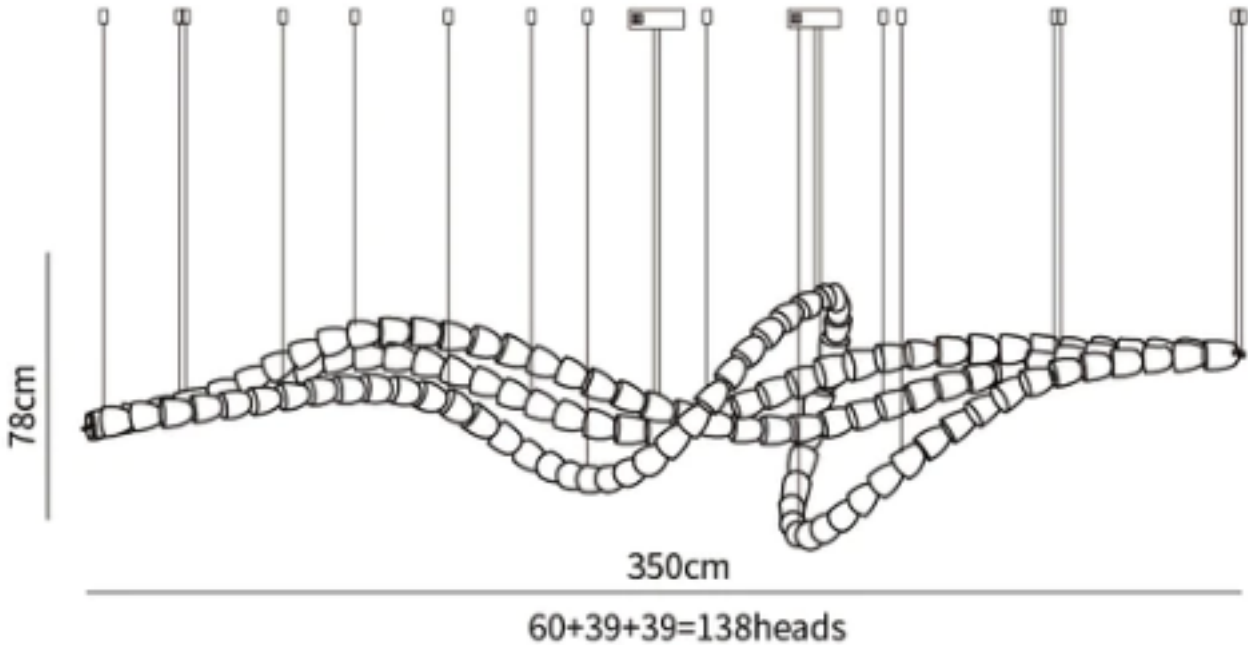

Style D

DESCRIPTION

The award-winning designer created a majestic crystal chandelier whose elegance and modern lines blend harmoniously with the historic location. The piece hangs from the ceiling like a glowing transparent snake. It consists of three interlacing lines, each made of hundreds of crystals, illuminated by a glowing LED light source that emits a soft, continuous and surrounding light.

SPECIFICATION DETAILS

*For custom options, consult factory for details

SKU	VK202206211639-29
Fixture Dimensions	L 137.8" x H 30.7" (138heads)
Light source	Integrated LED
Wattage	~ 5W
Voltage	AC 110-240V
Dimming	Not supported
CRI(Ra)	90+ CRI
Mounting	Hardwired.
LED Rated Life	30000 hours
Color Temperature	Warm Light (3000K), Neutral Light (4000K), Cool Light (6000K)
Control method	Compatible with common wall switches (not included)
Finishes	Clear
Shadow Details	Clear
Material	Acrylic, Iron, Metal, Stainless steel.
Wire Length	The standard length of the cord is 59" (150 cm), the length is adjustable.
Warranty	2 Years
Certification	Compatible with North America, Saudi Arabia, Europe, Australia Certification.