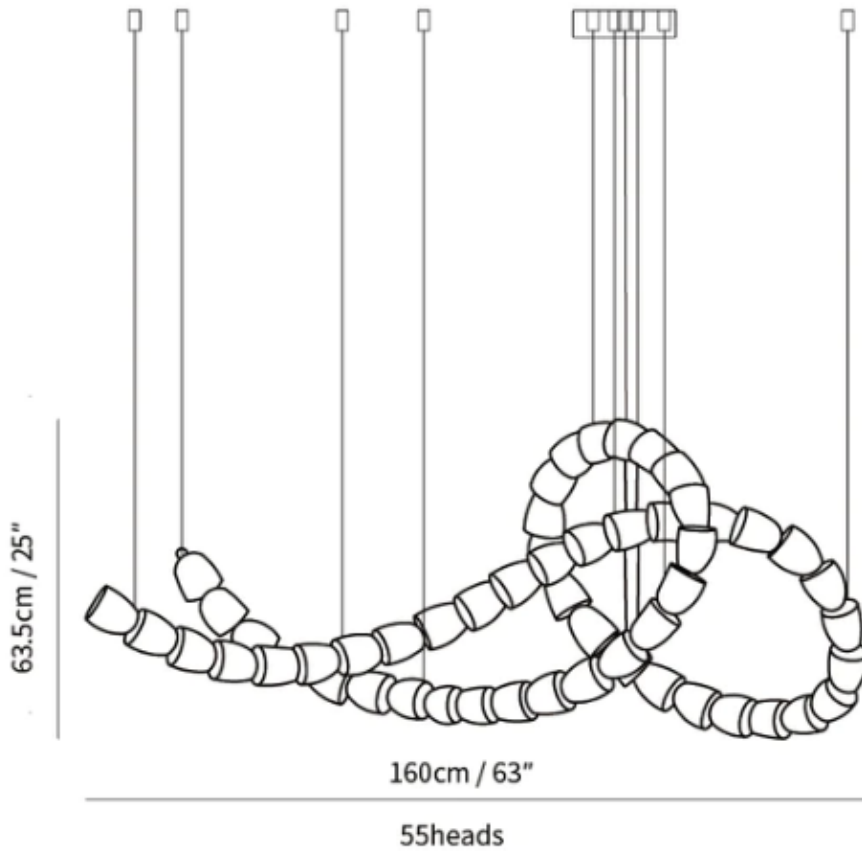

SPECIFICATION SHEET

Style G

SPECIFICATION DETAILS

*For custom options, consult factory for details

Fixture Dimensions	L 59" x H 177.2" (249heads)
Light source	Integrated LED
Wattage	~ 5W
Voltage	AC 110-240V
Dimming	Not supported
CRI(Ra)	90+ CRI
Mounting	Hardwired.
LED Rated Life	30000 hours
Color Temperature	Warm Light (3000K), Neutral Light (4000K), Cool Light (6000K)
Control method	Compatible with common wall switches (not included)
Finishes	Clear
Shadow Details	Clear
Material	Acrylic, Iron, Metal, Stainless steel.
Wire Length	NO

SPECIFICATION SHEET

Style H

SPECIFICATION DETAILS

*For custom options, consult factory for details

Fixture Dimensions	L 63" x H 25" (55heads)
Light source	Integrated LED
Wattage	~ 5W
Voltage	AC 110-240V
Dimming	Not supported
CRI(Ra)	90+ CRI
Mounting	Hardwired.
LED Rated Life	30000 hours
Color Temperature	Warm Light (3000K), Neutral Light (4000K), Cool Light (6000K)
Control method	Compatible with common wall switches(not included)
Finishes	Clear
Shadow Details	Clear
Material	Acrylic, Iron, Metal, Stainless steel.
Wire Length	The standard length of the cord is 59" (150 cm), the length is adjustable.

SPECIFICATION SHEET

Style I

SPECIFICATION DETAILS

*For custom options, consult factory for details

Fixture Dimensions	L 98.4" x H 13.8" (60heads)
Light source	Integrated LED
Wattage	~ 5W
Voltage	AC 110-240V
Dimming	Not supported
CRI(Ra)	90+ CRI
Mounting	Hardwired.
LED Rated Life	30000 hours
Color Temperature	Warm Light (3000K), Neutral Light (4000K), Cool Light (6000K)
Control method	Compatible with common wall switches (
Finishes	Clear
Shadow Details	Clear
Material	Acrylic, Iron, Metal, Stainless steel.
Wire Length	The standard length of the cord is 59" (150 cm), the length is adjustable.