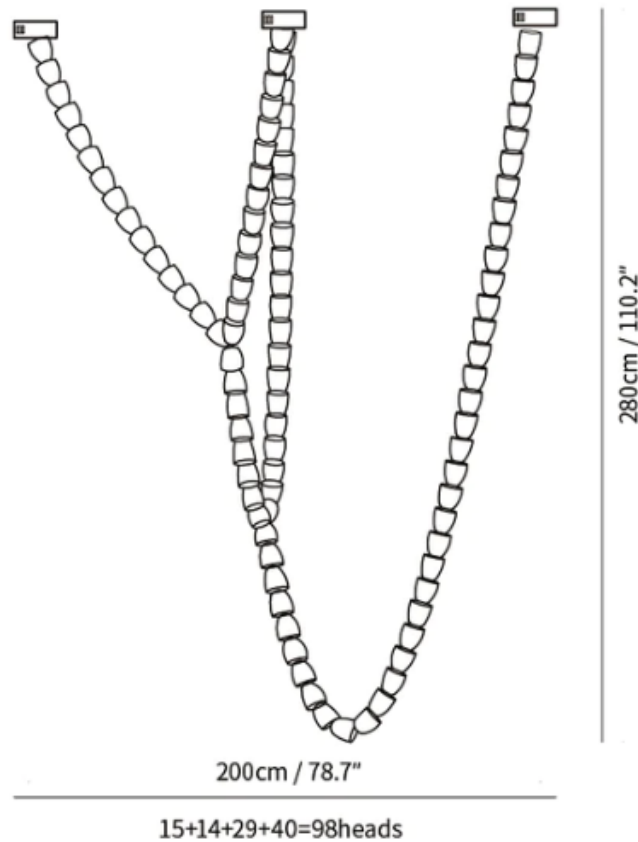

Style F

DESCRIPTION

The award-winning designer created a majestic crystal chandelier whose elegance and modern lines blend harmoniously with the historic location. The piece hangs from the ceiling like a glowing transparent snake. It consists of three interlacing lines, each made of hundreds of crystals, illuminated by a glowing LED light source that emits a soft, continuous and surrounding light.

SPECIFICATION DETAILS

*For custom options, consult factory for details

SKU	VK202206211639-31
Fixture Dimensions	L 78.7" x H 110.2" (98heads)
Light source	Integrated LED
Wattage	~ 5W
Voltage	AC 110-240V
Dimming	Not supported
CRI(Ra)	90+ CRI
Mounting	Hardwired.
LED Rated Life	30000 hours
Color Temperature	Warm Light (3000K), Neutral Light (4000K), Cool Light (6000K)
Control method	Compatible with common wall switches (not included)
Finishes	Clear
Shadow Details	Clear
Material	Acrylic, Iron, Metal, Stainless steel.
Wire Length	NO
Warranty	2 Years
Certification	Compatible with North America, Saudi Arabia, Europe, Australia Certification.