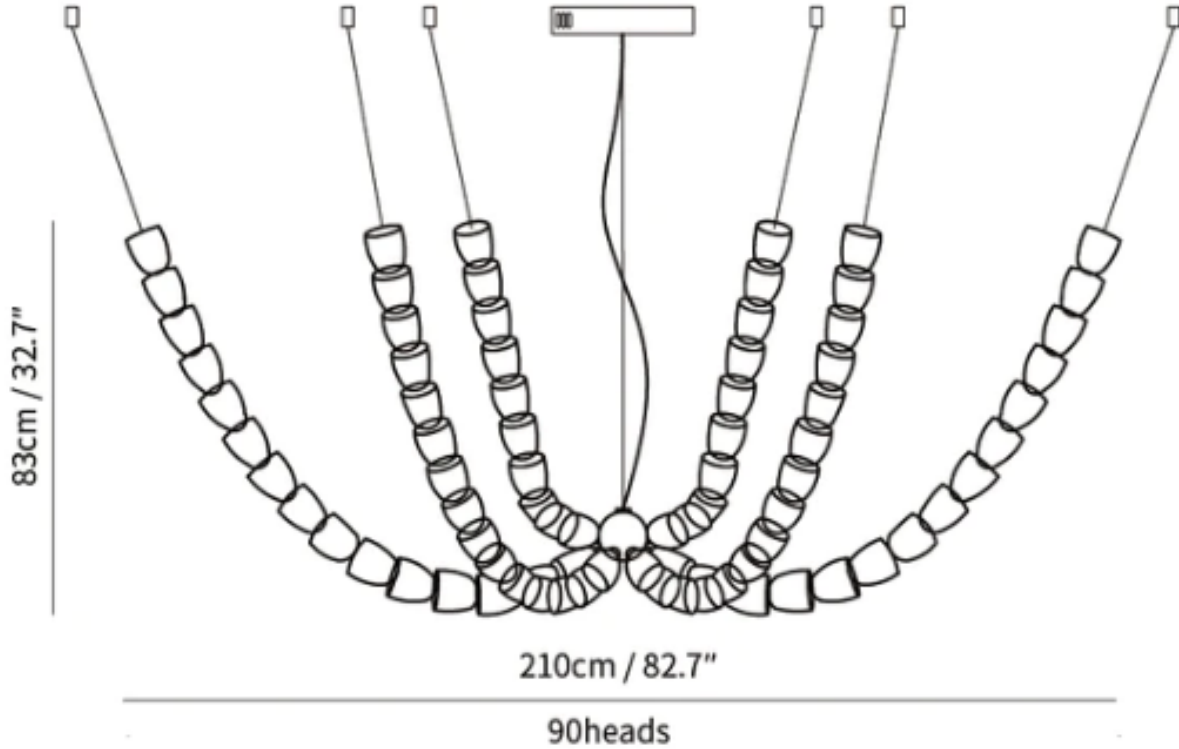

SPECIFICATION SHEET

Style K

SPECIFICATION DETAILS

*For custom options, consult factory for details

Fixture Dimensions	L 82.7" x H 32.7"(90heads)
Light source	Integrated LED
Wattage	~ 5W
Voltage	AC 110-240V
Dimming	Not supported
CRI(Ra)	90+ CRI
Mounting	Hardwired.
LED Rated Life	30000 hours
Color Temperature	Warm Light (3000K), Neutral Light (4000K), Cool Light (6000K)
Control method	Compatible with common wall switches(not included)
Finishes	Clear
Shadow Details	Clear
Material	Acrylic, Iron, Metal, Stainless steel.
Wire Length	The standard length of the cord is 59" (150 cm), the length is adjustable.