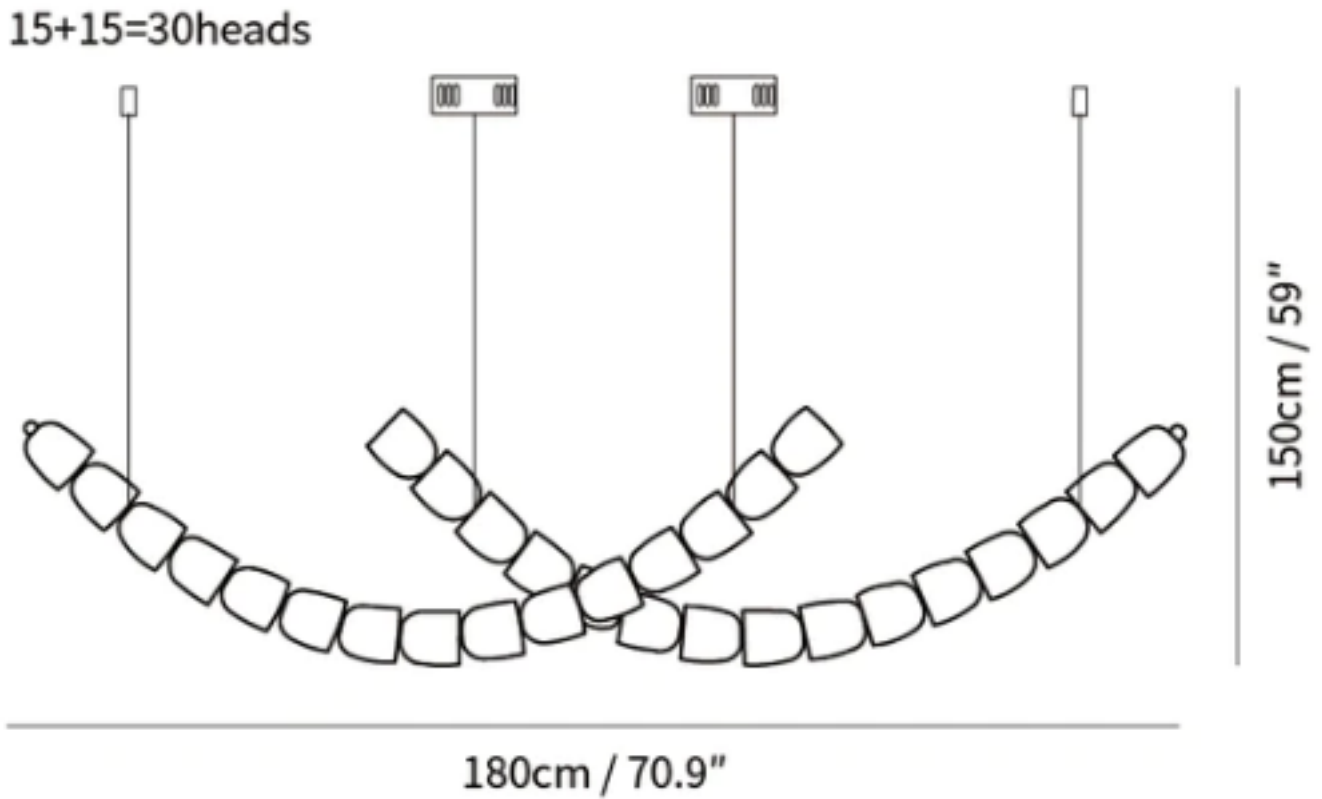

SPECIFICATION SHEET

Style A

SPECIFICATION DETAILS

*For custom options, consult factory for details

SKU	VK202206211639-05
Fixture Dimmensions	L 70.9" x H 59"(30heads)
Light source	Integrated LED
Wattage	~ 5W
Voltage	AC 110-240V
Dimming	Not supported
CRI(Ra)	90+ CRI
Mounting	Hardwired.
LED Rated Life	30000 hours
Color Temperature	Warm Light (3000K), Neutral Light (4000K), Cool Light (6000K)
Control method	Compatible with common wall switches(not included)
Finishes	Clear
Shadow Details	Clear
Material	Acrylic, Iron, Metal, Stainless steel.
Wire Length	The standard length of the cord is 59" (150 cm), the length is adjustable.
Warranty	2 Years
Certification	Compatible with North America, Saudi Arabia, Europe, Australia Certification.

SPECIFICATION DETAILS

*For custom options, consult factory for details

SKU	VK202206211639-13
Fixture Dimensions	L 78.7" x H 47.2" (186heads)
Light source	Integrated LED
Wattage	~ 5W
Voltage	AC 110-240V
Dimming	Not supported
CRI(Ra)	90+ CRI
Mounting	Hardwired.
LED Rated Life	30000 hours
Color Temperature	Warm Light (3000K), Neutral Light (4000K), Cool Light (6000K)
Control method	Compatible with common wall switches (not included)
Finishes	Clear
Shadow Details	Clear
Material	Acrylic, Iron, Metal, Stainless steel.
Wire Length	The standard length of the cord is 59" (150 cm), the length is adjustable.
Warranty	2 Years
Certification	Compatible with North America, Saudi Arabia, Europe, Australia Certification.