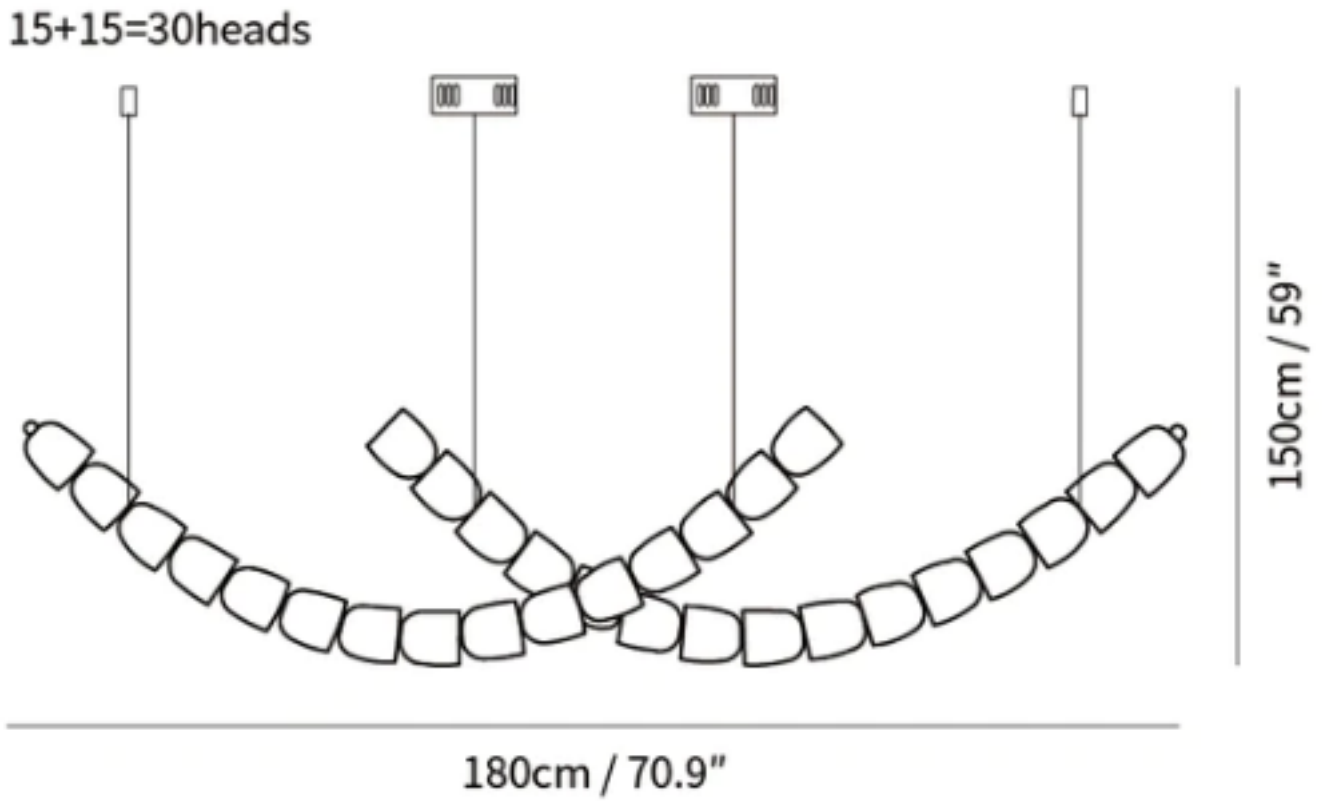

### SPECIFICATION DETAILS

\*For custom options, consult factory for details

<b>Fixture Dimensions</b>	L 70.9" x H 59"(30heads)
<b>Light source</b>	Integrated LED
<b>Wattage</b>	~ 5W
<b>Voltage</b>	AC 110-240V
<b>Dimming</b>	Not supported
<b>CRI(Ra)</b>	90+ CRI
<b>Mounting</b>	Hardwired.
<b>LED Rated Life</b>	30000 hours
<b>Color Temperature</b>	Warm Light (3000K), Neutral Light (4000K), Cool Light (6000K)
<b>Control method</b>	Compatible with common wall switches(not included)
<b>Finishes</b>	Clear
<b>Shadow Details</b>	Clear
<b>Material</b>	Acrylic, Iron, Metal, Stainless steel.
<b>Wire Length</b>	The standard length of the cord is 59" (150 cm), the length is adjustable.

### SPECIFICATION DETAILS

\*For custom options, consult factory for details

<b>Fixture Dimensions</b>	L 78.7" x H 47.2" (186heads)
<b>Light source</b>	Integrated LED
<b>Wattage</b>	~ 5W
<b>Voltage</b>	AC 110-240V
<b>Dimming</b>	Not supported
<b>CRI(Ra)</b>	90+ CRI
<b>Mounting</b>	Hardwired.
<b>LED Rated Life</b>	30000 hours
<b>Color Temperature</b>	Warm Light (3000K), Neutral Light (4000K), Cool Light (6000K)
<b>Control method</b>	Compatible with common wall switches (not included)
<b>Finishes</b>	Clear
<b>Shadow Details</b>	Clear
<b>Material</b>	Acrylic, Iron, Metal, Stainless steel.
<b>Wire Length</b>	The standard length of the cord is 59" (150 cm), the length is adjustable.