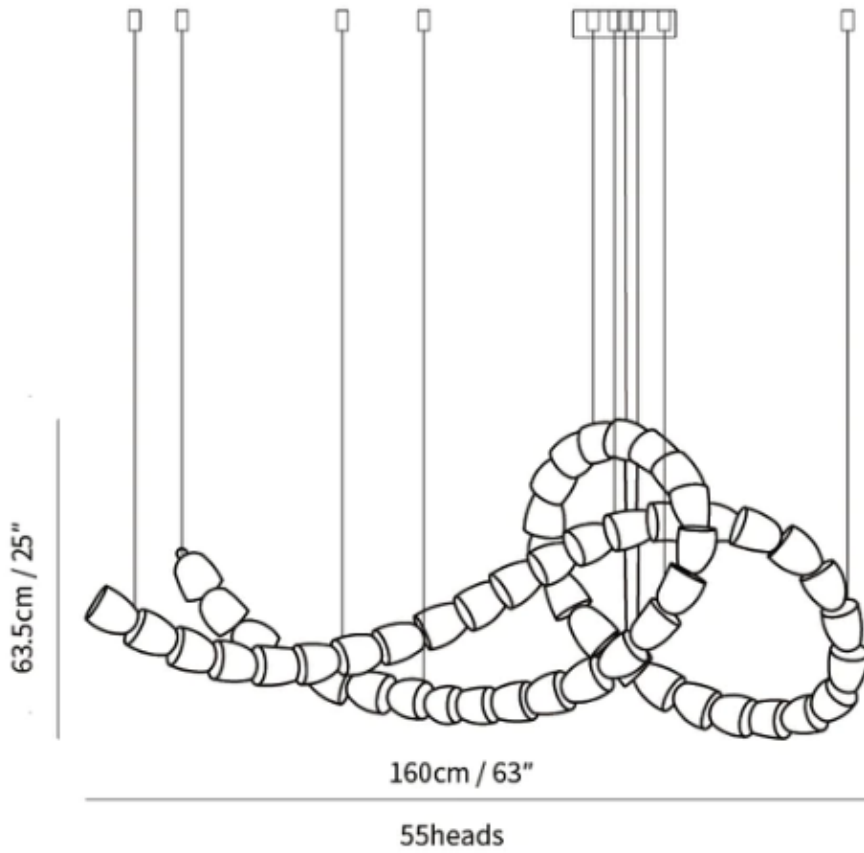

SPECIFICATION SHEET

Style H

SPECIFICATION DETAILS

*For custom options, consult factory for details

Fixture Dimmensions	L 63" x H 25" (55heads)
Light source	Integrated LED
Wattage	~ 5W
Voltage	AC 110-240V
Dimming	Not supported
CRI(Ra)	90+ CRI
Mounting	Hardwired.
LED Rated Life	30000 hours
Color Temperature	Warm Light (3000K), Neutral Light (4000K), Cool Light (6000K)
Control method	Compatible with common wall switches(not included)
Finishes	Clear
Shadow Details	Clear
Material	Acrylic, Iron, Metal, Stainless steel.
Wire Length	The standard length of the cord is 59" (150 cm), the length is adjustable.