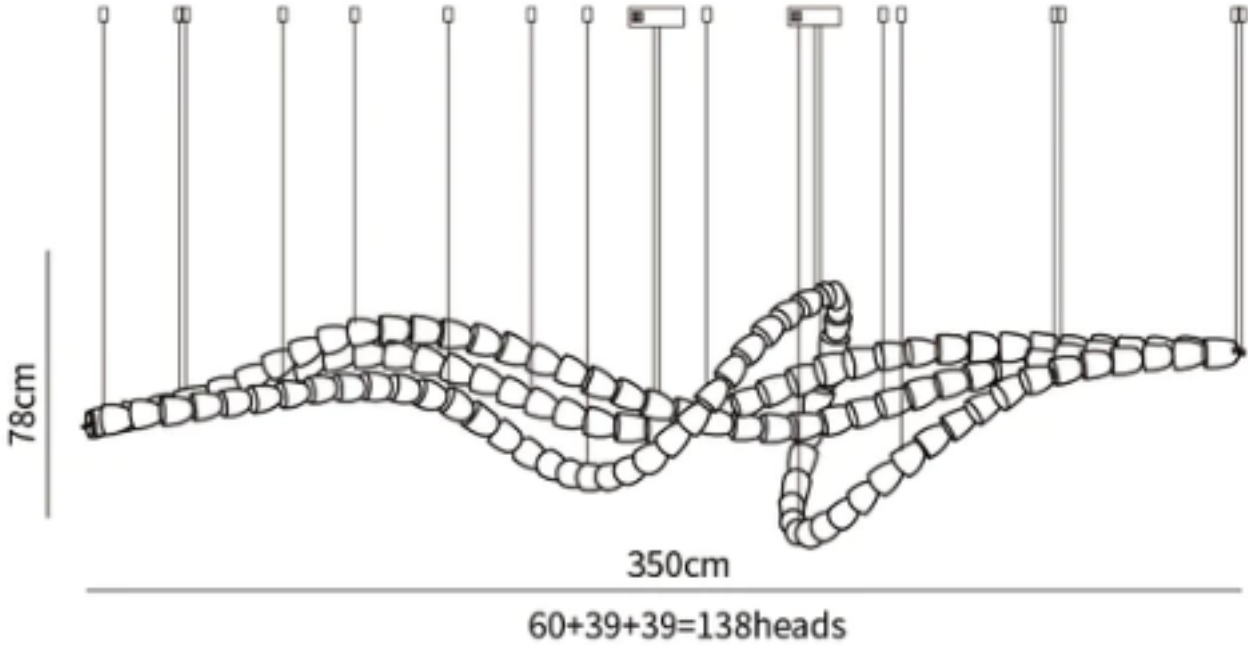

SPECIFICATION SHEET

Style D

SPECIFICATION DETAILS

*For custom options, consult factory for details

Fixture Dimensions	L 137.8" x H 30.7" (138heads)
Light source	Integrated LED
Wattage	~ 5W
Voltage	AC 110-240V
Dimming	Not supported
CRI(Ra)	90+ CRI
Mounting	Hardwired.
LED Rated Life	30000 hours
Color Temperature	Warm Light (3000K), Neutral Light (4000K), Cool Light (6000K)
Control method	Compatible with common wall switches(not included)
Finishes	Clear
Shadow Details	Clear
Material	Acrylic, Iron, Metal, Stainless steel.
Wire Length	The standard length of the cord is 59" (150 cm), the length is adjustable.