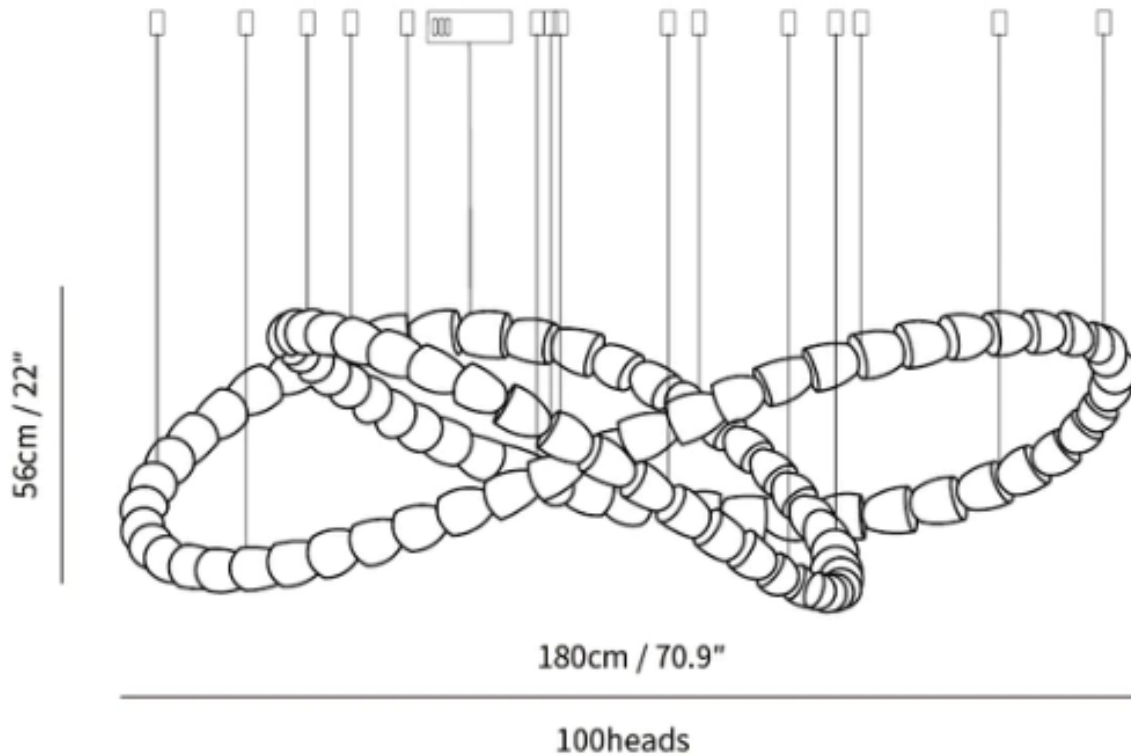

SPECIFICATION SHEET

Style C

SPECIFICATION DETAILS

*For custom options, consult factory for details

Fixture Dimensions	L 70.9" x H 22" (100heads)
Light source	Integrated LED
Wattage	~ 5W
Voltage	AC 110-240V
Dimming	Not supported
CRI(Ra)	90+ CRI
Mounting	Hardwired.
LED Rated Life	30000 hours
Color Temperature	Warm Light (3000K), Neutral Light (4000K), Cool Light (6000K)
Control method	Compatible with common wall switches (not included)
Finishes	Clear
Shadow Details	Clear
Material	Acrylic, Iron, Metal, Stainless steel.
Wire Length	The standard length of the cord is 59" (150 cm), the length is adjustable.