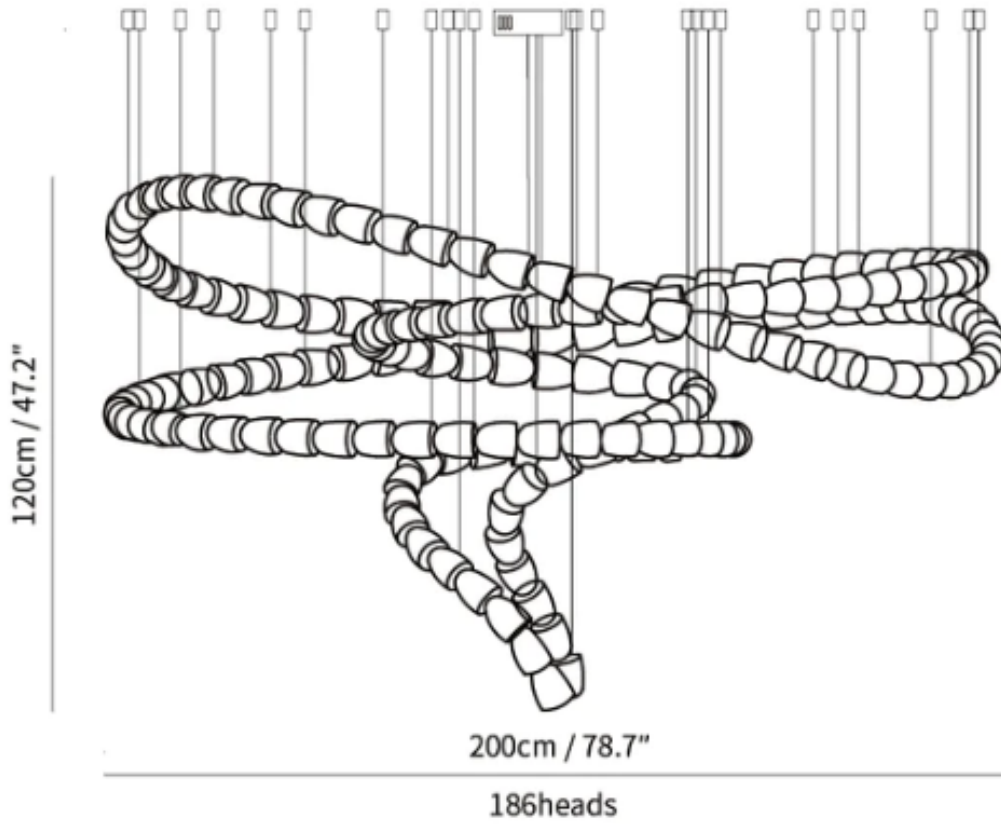

### SPECIFICATION DETAILS

\*For custom options, consult factory for details

<b>Fixture Dimensions</b>	L 70.9" x H 59"(30heads)
<b>Light source</b>	Integrated LED
<b>Wattage</b>	~ 5W
<b>Voltage</b>	AC 110-240V
<b>Dimming</b>	Not supported
<b>CRI(Ra)</b>	90+ CRI
<b>Mounting</b>	Hardwired.
<b>LED Rated Life</b>	30000 hours
<b>Color Temperature</b>	Warm Light (3000K), Neutral Light (4000K), Cool Light (6000K)
<b>Control method</b>	Compatible with common wall switches(not included)
<b>Finishes</b>	Clear
<b>Shadow Details</b>	Clear
<b>Material</b>	Acrylic, Iron, Metal, Stainless steel.
<b>Wire Length</b>	The standard length of the cord is 59" (150 cm), the length is adjustable.

### SPECIFICATION DETAILS

\*For custom options, consult factory for details

<b>Fixture Dimensions</b>	L 78.7" x H 47.2" (186heads)
<b>Light source</b>	Integrated LED
<b>Wattage</b>	~ 5W
<b>Voltage</b>	AC 110-240V
<b>Dimming</b>	Not supported
<b>CRI(Ra)</b>	90+ CRI
<b>Mounting</b>	Hardwired.
<b>LED Rated Life</b>	30000 hours
<b>Color Temperature</b>	Warm Light (3000K), Neutral Light (4000K), Cool Light (6000K)
<b>Control method</b>	Compatible with common wall switches (not included)
<b>Finishes</b>	Clear
<b>Shadow Details</b>	Clear
<b>Material</b>	Acrylic, Iron, Metal, Stainless steel.
<b>Wire Length</b>	The standard length of the cord is 59" (150 cm), the length is adjustable.