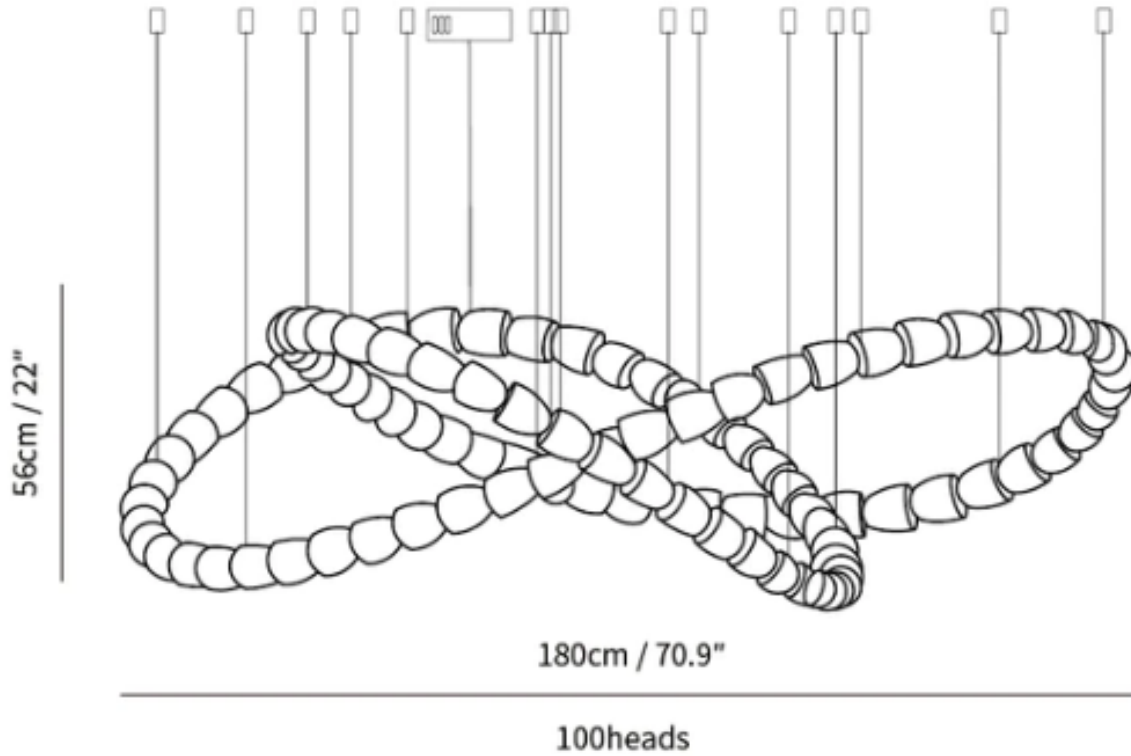

SPECIFICATION SHEET

Style C

SPECIFICATION DETAILS

*For custom options, consult factory for details

Fixture Dimensions	L 70.9" x H 22" (100heads)
Light source	Integrated LED
Wattage	~ 5W
Voltage	AC 110-240V
Dimming	Not supported
CRI(Ra)	90+ CRI
Mounting	Hardwired.
LED Rated Life	30000 hours
Color Temperature	Warm Light (3000K), Neutral Light (4000K), Cool Light (6000K)
Control method	Compatible with common wall switches (not included)
Finishes	Clear
Shadow Details	Clear
Material	Acrylic, Iron, Metal, Stainless steel.
Wire Length	The standard length of the cord is 59" (150 cm), the length is adjustable.