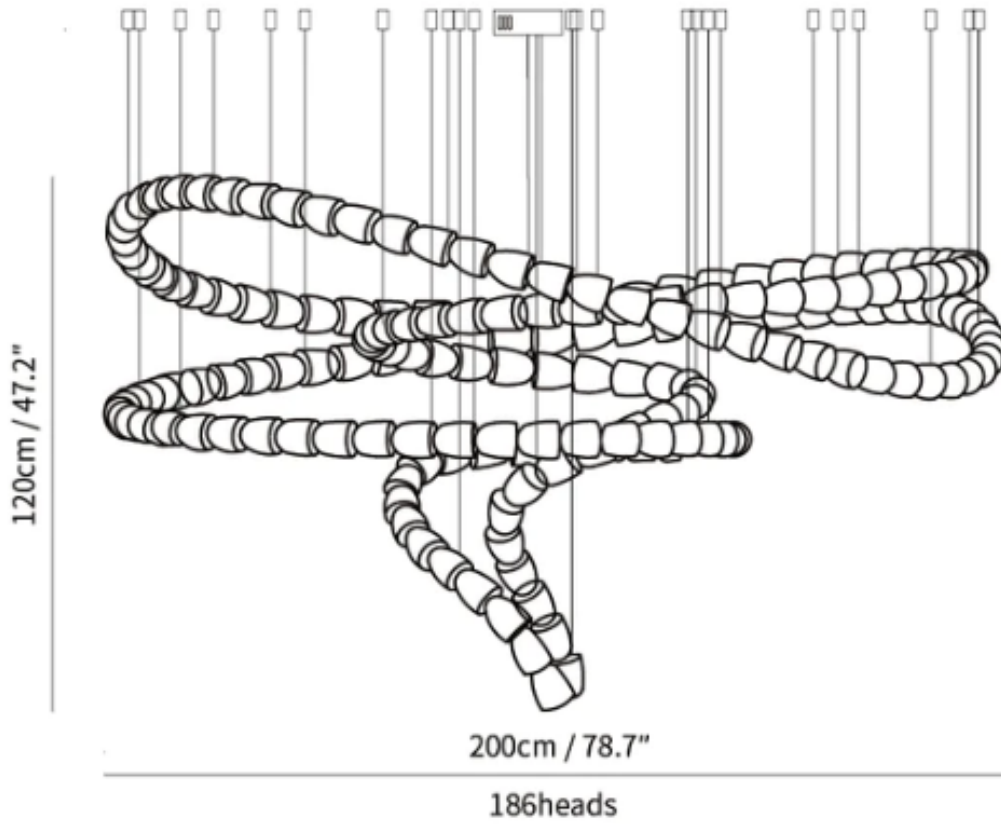

### SPECIFICATION DETAILS

\*For custom options, consult factory for details

<b>Fixture Dimensions</b>	L 70.9" x H 59"(30heads)
<b>Light source</b>	Integrated LED
<b>Wattage</b>	~ 5W
<b>Voltage</b>	AC 110-240V
<b>Dimming</b>	Not supported
<b>CRI(Ra)</b>	90+ CRI
<b>Mounting</b>	Hardwired.
<b>LED Rated Life</b>	30000 hours
<b>Color Temperature</b>	Warm Light (3000K), Neutral Light (4000K), Cool Light (6000K)
<b>Control method</b>	Compatible with common wall switches(not included)
<b>Finishes</b>	Clear
<b>Shadow Details</b>	Clear
<b>Material</b>	Acrylic, Iron, Metal, Stainless steel.
<b>Wire Length</b>	The standard length of the cord is 59" (150 cm), the length is adjustable.

### SPECIFICATION DETAILS

\*For custom options, consult factory for details

<b>Fixture Dimensions</b>	L 78.7" x H 47.2"(186heads)
<b>Light source</b>	Integrated LED
<b>Wattage</b>	~ 5W
<b>Voltage</b>	AC 110-240V
<b>Dimming</b>	Not supported
<b>CRI(Ra)</b>	90+ CRI
<b>Mounting</b>	Hardwired.
<b>LED Rated Life</b>	30000 hours
<b>Color Temperature</b>	Warm Light (3000K), Neutral Light (4000K), Cool Light (6000K)
<b>Control method</b>	Compatible with common wall switches(not included)
<b>Finishes</b>	Clear
<b>Shadow Details</b>	Clear
<b>Material</b>	Acrylic, Iron, Metal, Stainless steel.
<b>Wire Length</b>	The standard length of the cord is 59" (150 cm), the length is adjustable.