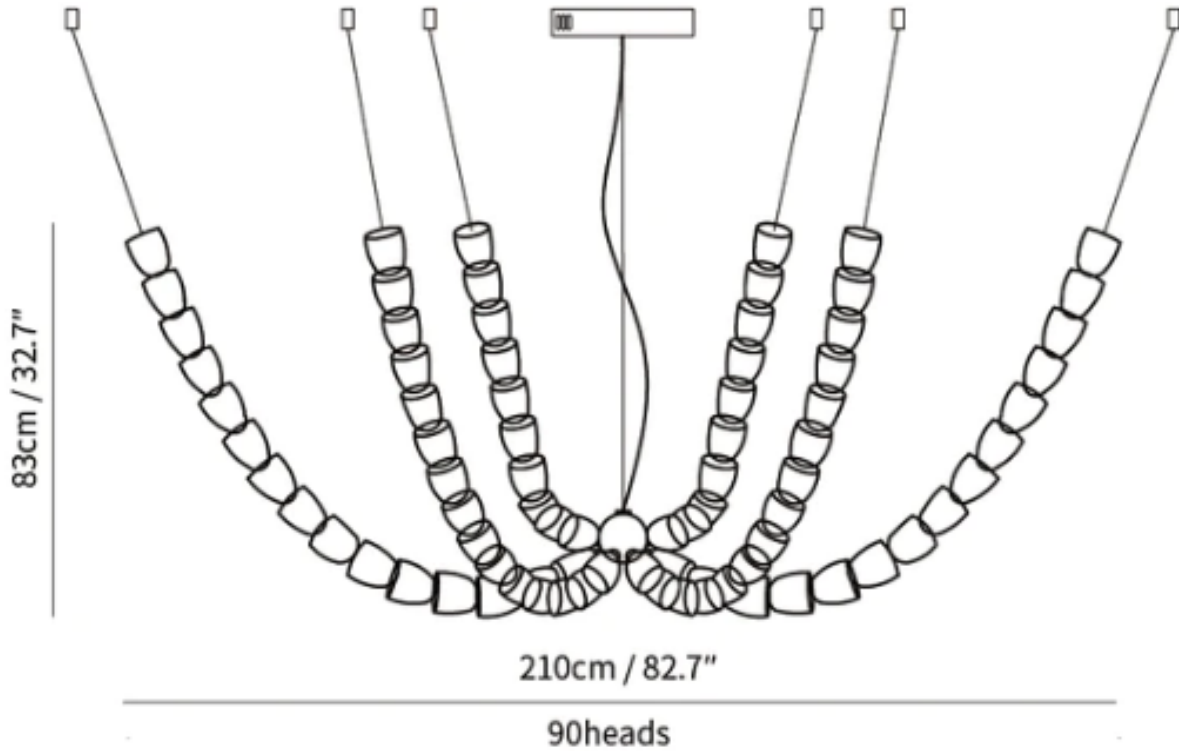

SPECIFICATION SHEET

Style K

SPECIFICATION DETAILS

*For custom options, consult factory for details

Fixture Dimensions	L 82.7" x H 32.7" (90heads)
Light source	Integrated LED
Wattage	~ 5W
Voltage	AC 110-240V
Dimming	Not supported
CRI(Ra)	90+ CRI
Mounting	Hardwired.
LED Rated Life	30000 hours
Color Temperature	Warm Light (3000K), Neutral Light (4000K), Cool Light (6000K)
Control method	Compatible with common wall switches(not included)
Finishes	Clear
Shadow Details	Clear
Material	Acrylic, Iron, Metal, Stainless steel.
Wire Length	The standard length of the cord is 59" (150 cm), the length is adjustable.