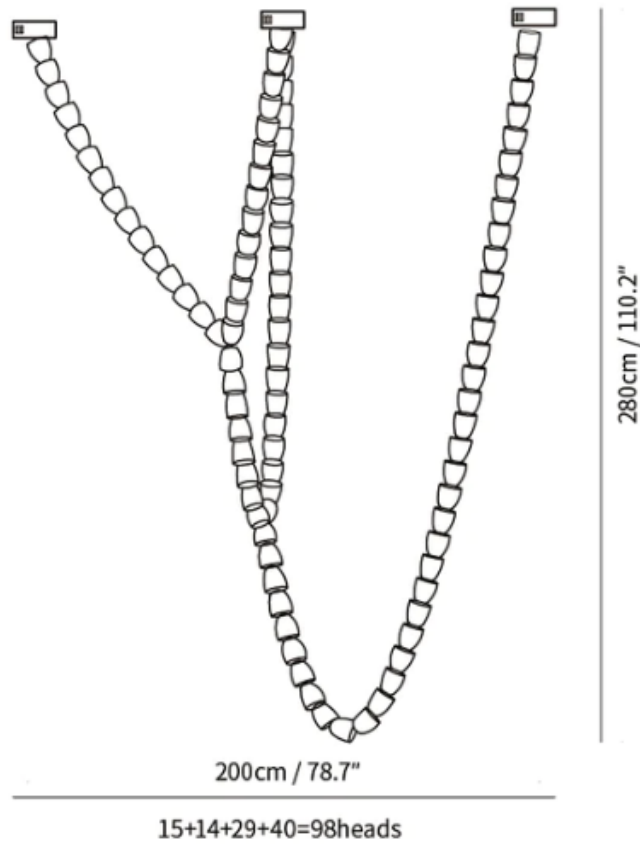

SPECIFICATION SHEET

Style F

SPECIFICATION DETAILS

*For custom options, consult factory for details

Fixture Dimensions	L 78.7" x H 110.2" (98heads)
Light source	Integrated LED
Wattage	~ 5W
Voltage	AC 110-240V
Dimming	Not supported
CRI(Ra)	90+ CRI
Mounting	Hardwired.
LED Rated Life	30000 hours
Color Temperature	Warm Light (3000K), Neutral Light (4000K), Cool Light (6000K)
Control method	Compatible with common wall switches(not included)
Finishes	Clear
Shadow Details	Clear
Material	Acrylic, Iron, Metal, Stainless steel.
Wire Length	NO