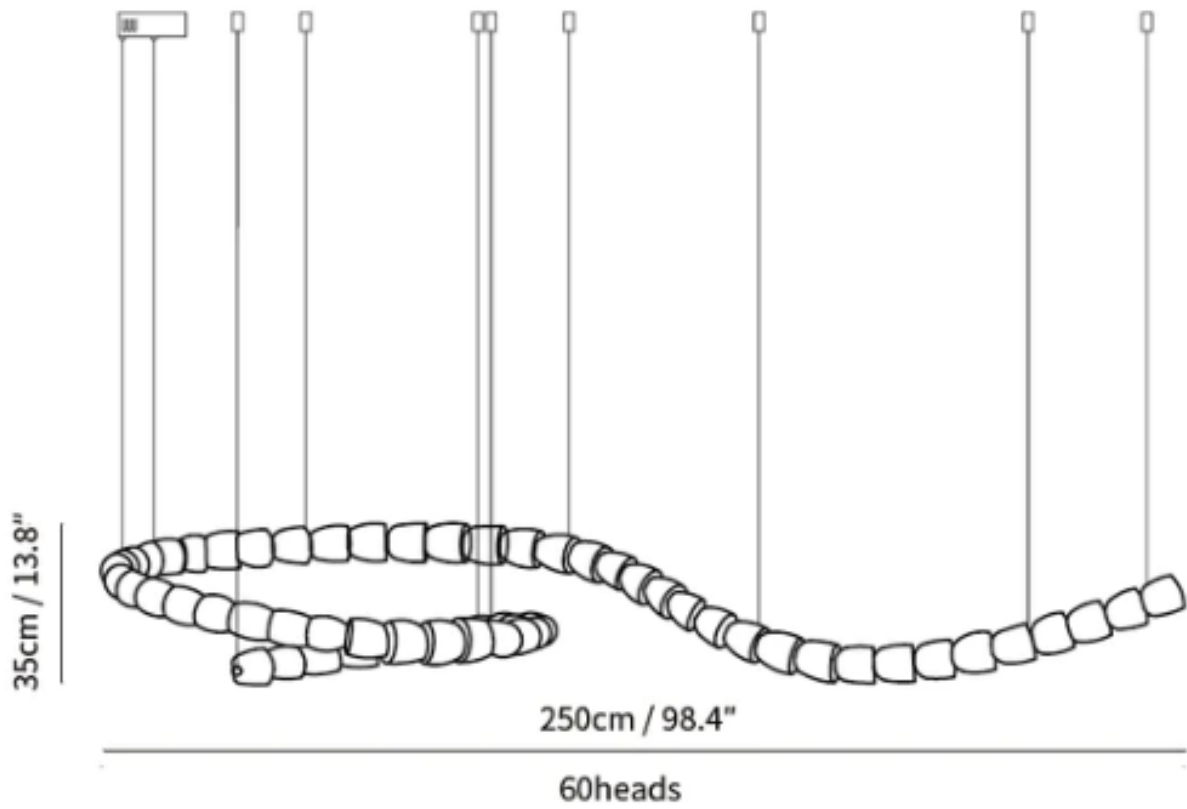

SPECIFICATION SHEET

Style I

SPECIFICATION DETAILS

*For custom options, consult factory for details

Fixture Dimmensions	L 98.4" x H 13.8" (60heads)
Light source	Integrated LED
Wattage	~ 5W
Voltage	AC 110-240V
Dimming	Not supported
CRI(Ra)	90+ CRI
Mounting	Hardwired.
LED Rated Life	30000 hours
Color Temperature	Warm Light (3000K), Neutral Light (4000K), Cool Light (6000K)
Control method	Compatible with common wall switches(not included)
Finishes	Clear
Shadow Details	Clear
Material	Acrylic, Iron, Metal, Stainless steel.
Wire Length	The standard length of the cord is 59" (150 cm), the length is adjustable.