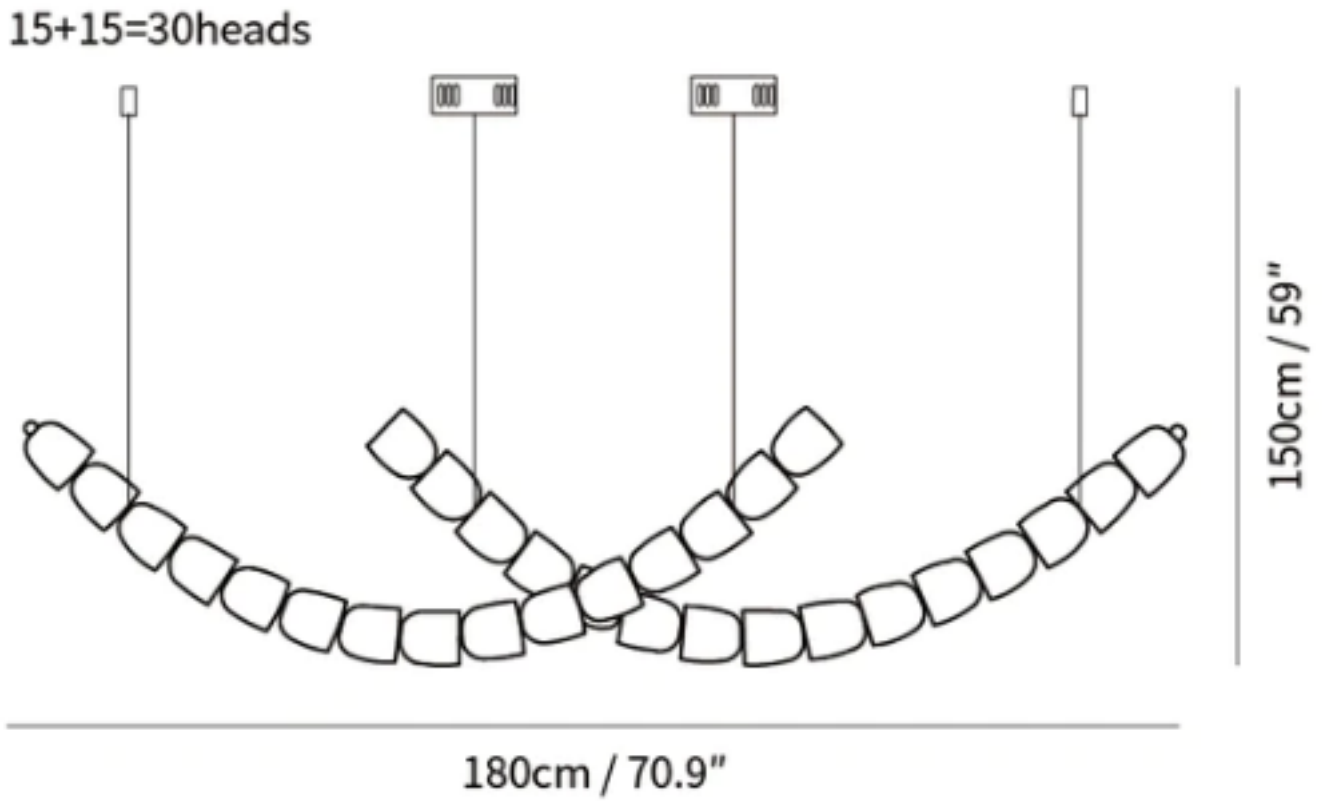

### SPECIFICATION DETAILS

\*For custom options, consult factory for details

<b>Fixture Dimensions</b>	L 70.9" x H 59"(30heads)
<b>Light source</b>	Integrated LED
<b>Wattage</b>	~ 5W
<b>Voltage</b>	AC 110-240V
<b>Dimming</b>	Not supported
<b>CRI(Ra)</b>	90+ CRI
<b>Mounting</b>	Hardwired.
<b>LED Rated Life</b>	30000 hours
<b>Color Temperature</b>	Warm Light (3000K), Neutral Light (4000K), Cool Light (6000K)
<b>Control method</b>	Compatible with common wall switches(not included)
<b>Finishes</b>	Clear
<b>Shadow Details</b>	Clear
<b>Material</b>	Acrylic, Iron, Metal, Stainless steel.
<b>Wire Length</b>	The standard length of the cord is 59" (150 cm), the length is adjustable.

### SPECIFICATION DETAILS

\*For custom options, consult factory for details

<b>Fixture Dimensions</b>	L 78.7" x H 47.2"(186heads)
<b>Light source</b>	Integrated LED
<b>Wattage</b>	~ 5W
<b>Voltage</b>	AC 110-240V
<b>Dimming</b>	Not supported
<b>CRI(Ra)</b>	90+ CRI
<b>Mounting</b>	Hardwired.
<b>LED Rated Life</b>	30000 hours
<b>Color Temperature</b>	Warm Light (3000K), Neutral Light (4000K), Cool Light (6000K)
<b>Control method</b>	Compatible with common wall switches(not included)
<b>Finishes</b>	Clear
<b>Shadow Details</b>	Clear
<b>Material</b>	Acrylic, Iron, Metal, Stainless steel.
<b>Wire Length</b>	The standard length of the cord is 59" (150 cm), the length is adjustable.