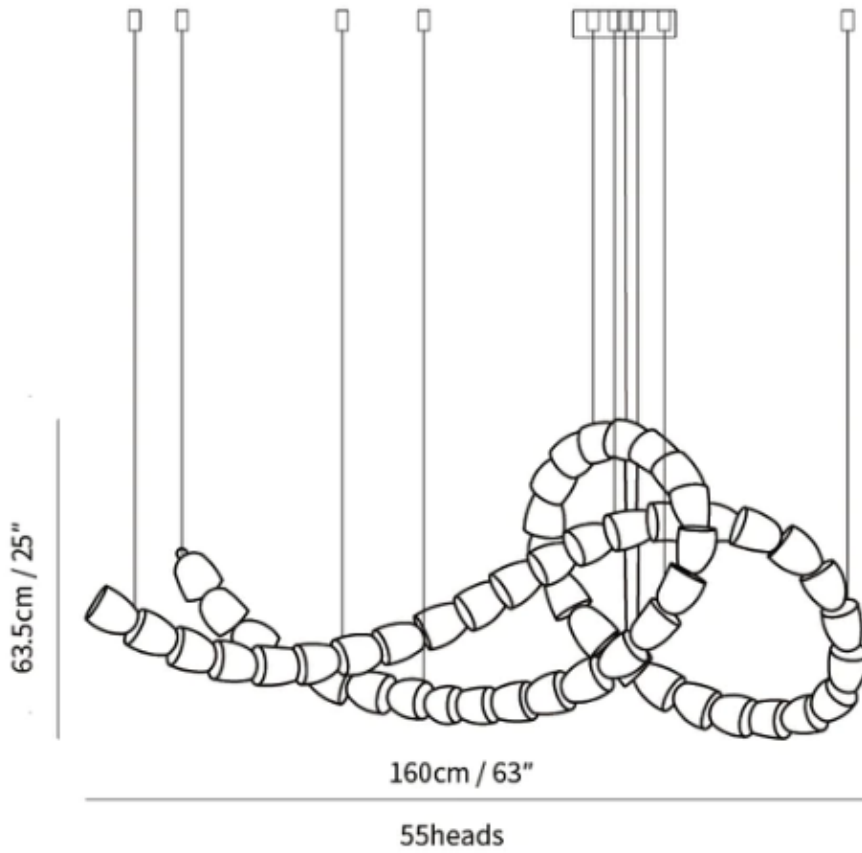

SPECIFICATION SHEET

Style H

SPECIFICATION DETAILS

*For custom options, consult factory for details

Fixture Dimensions	L 63" x H 25" (55heads)
Light source	Integrated LED
Wattage	~ 5W
Voltage	AC 110-240V
Dimming	Not supported
CRI(Ra)	90+ CRI
Mounting	Hardwired.
LED Rated Life	30000 hours
Color Temperature	Warm Light (3000K), Neutral Light (4000K), Cool Light (6000K)
Control method	Compatible with common wall switches (not included)
Finishes	Clear
Shadow Details	Clear
Material	Acrylic, Iron, Metal, Stainless steel.
Wire Length	The standard length of the cord is 59" (150 cm), the length is adjustable.