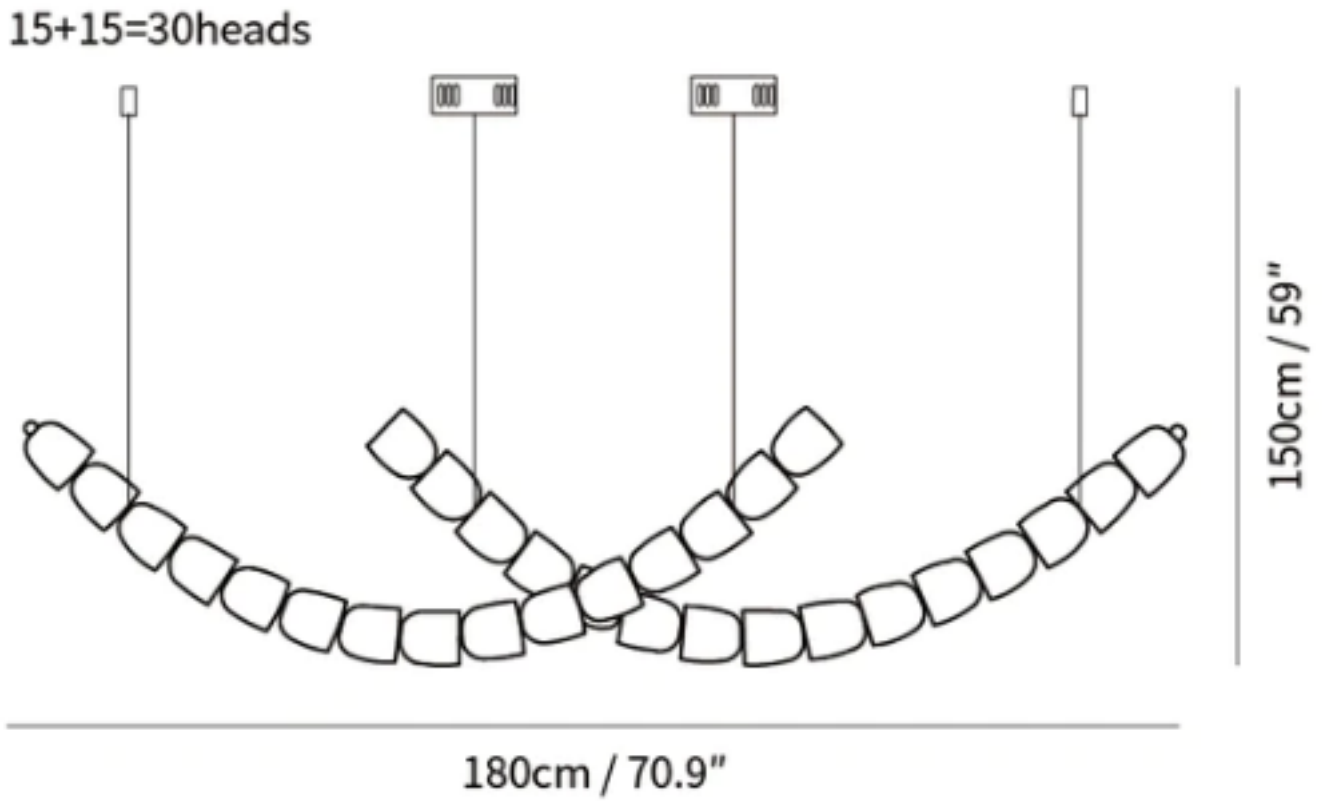

### SPECIFICATION DETAILS

\*For custom options, consult factory for details

<b>Fixture Dimmensions</b>	L 70.9" x H 59"(30heads)
<b>Light source</b>	Integrated LED
<b>Wattage</b>	~ 5W
<b>Voltage</b>	AC 110-240V
<b>Dimming</b>	Not supported
<b>CRI(Ra)</b>	90+ CRI
<b>Mounting</b>	Hardwired.
<b>LED Rated Life</b>	30000 hours
<b>Color Temperature</b>	Warm Light (3000K), Neutral Light (4000K), Cool Light (6000K)
<b>Control method</b>	Compatible with common wall switches(not included)
<b>Finishes</b>	Clear
<b>Shadow Details</b>	Clear
<b>Material</b>	Acrylic, Iron, Metal, Stainless steel.
<b>Wire Length</b>	The standard length of the cord is 59" (150 cm), the length is adjustable.

### SPECIFICATION DETAILS

\*For custom options, consult factory for details

<b>Fixture Dimensions</b>	L 78.7" x H 47.2"(186heads)
<b>Light source</b>	Integrated LED
<b>Wattage</b>	~ 5W
<b>Voltage</b>	AC 110-240V
<b>Dimming</b>	Not supported
<b>CRI(Ra)</b>	90+ CRI
<b>Mounting</b>	Hardwired.
<b>LED Rated Life</b>	30000 hours
<b>Color Temperature</b>	Warm Light (3000K), Neutral Light (4000K), Cool Light (6000K)
<b>Control method</b>	Compatible with common wall switches(not included)
<b>Finishes</b>	Clear
<b>Shadow Details</b>	Clear
<b>Material</b>	Acrylic, Iron, Metal, Stainless steel.
<b>Wire Length</b>	The standard length of the cord is 59" (150 cm), the length is adjustable.