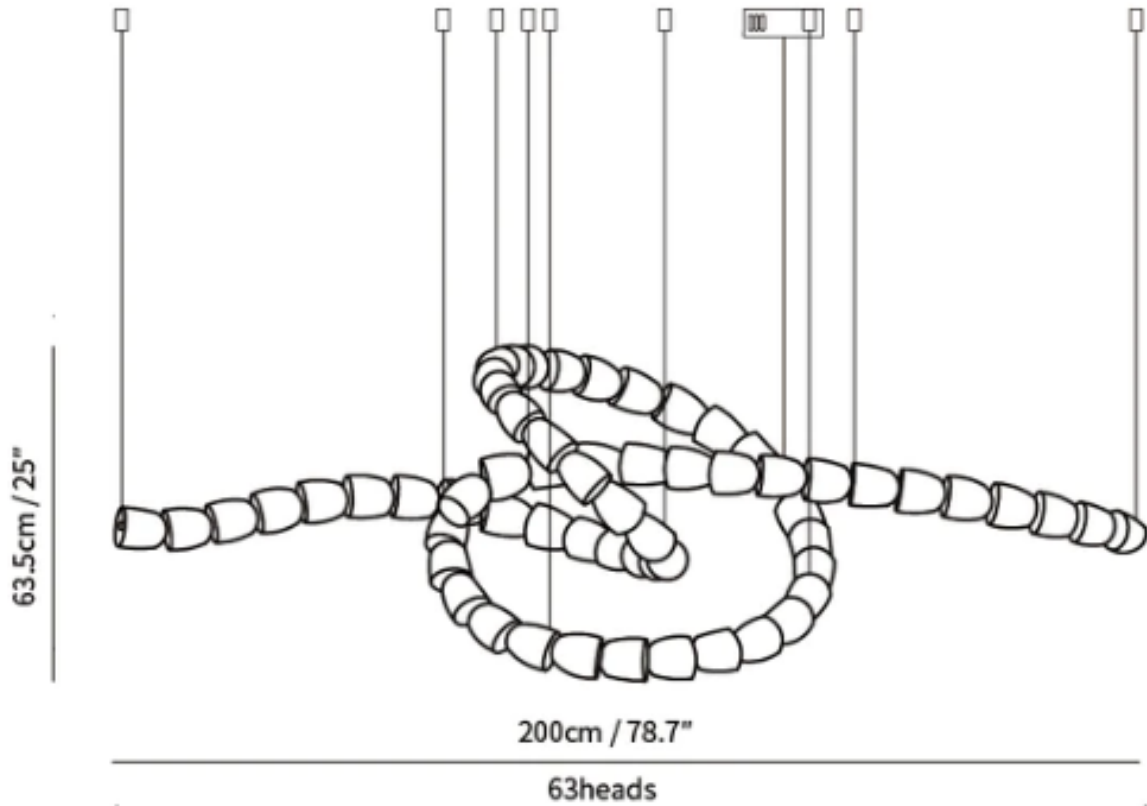

SPECIFICATION SHEET

Style E

SPECIFICATION DETAILS

*For custom options, consult factory for details

Fixture Dimensions	L 78.7" x H 25" (63heads)
Light source	Integrated LED
Wattage	~ 5W
Voltage	AC 110-240V
Dimming	Not supported
CRI(Ra)	90+ CRI
Mounting	Hardwired.
LED Rated Life	30000 hours
Color Temperature	Warm Light (3000K), Neutral Light (4000K), Cool Light (6000K)
Control method	Compatible with common wall switches(not included)
Finishes	Clear
Shadow Details	Clear
Material	Acrylic, Iron, Metal, Stainless steel.
Wire Length	The standard length of the cord is 59" (150 cm), the length is adjustable.