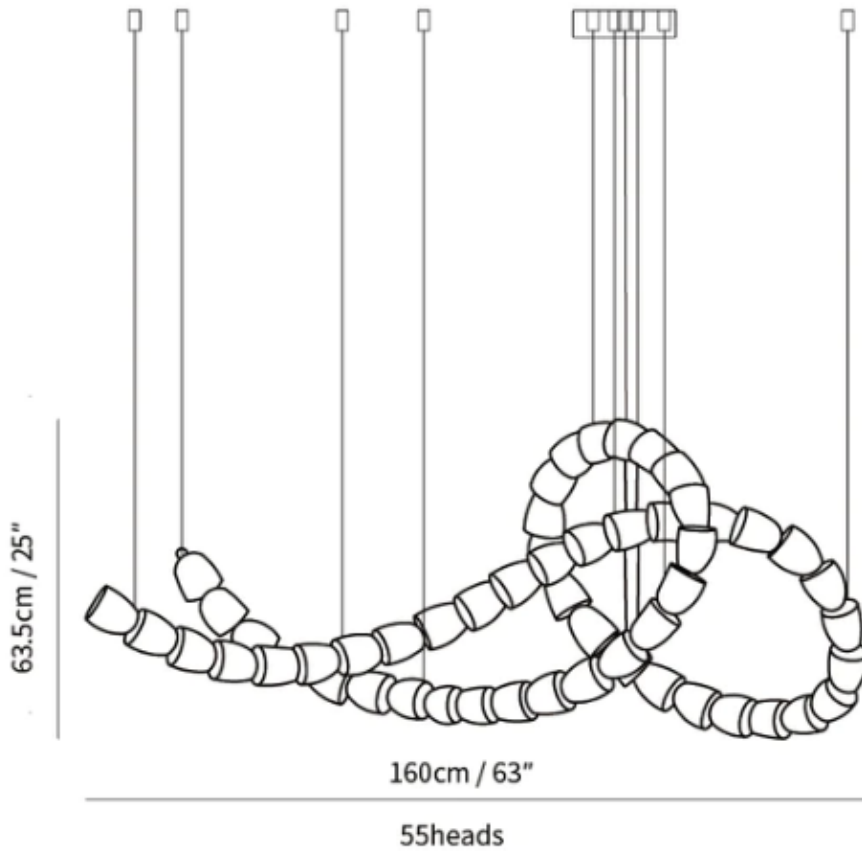

SPECIFICATION SHEET

Style H

SPECIFICATION DETAILS

*For custom options, consult factory for details

Fixture Dimensions	L 63" x H 25" (55heads)
Light source	Integrated LED
Wattage	~ 5W
Voltage	AC 110-240V
Dimming	Not supported
CRI(Ra)	90+ CRI
Mounting	Hardwired.
LED Rated Life	30000 hours
Color Temperature	Warm Light (3000K), Neutral Light (4000K), Cool Light (6000K)
Control method	Compatible with common wall switches(not included)
Finishes	Clear
Shadow Details	Clear
Material	Acrylic, Iron, Metal, Stainless steel.
Wire Length	The standard length of the cord is 59" (150 cm), the length is adjustable.