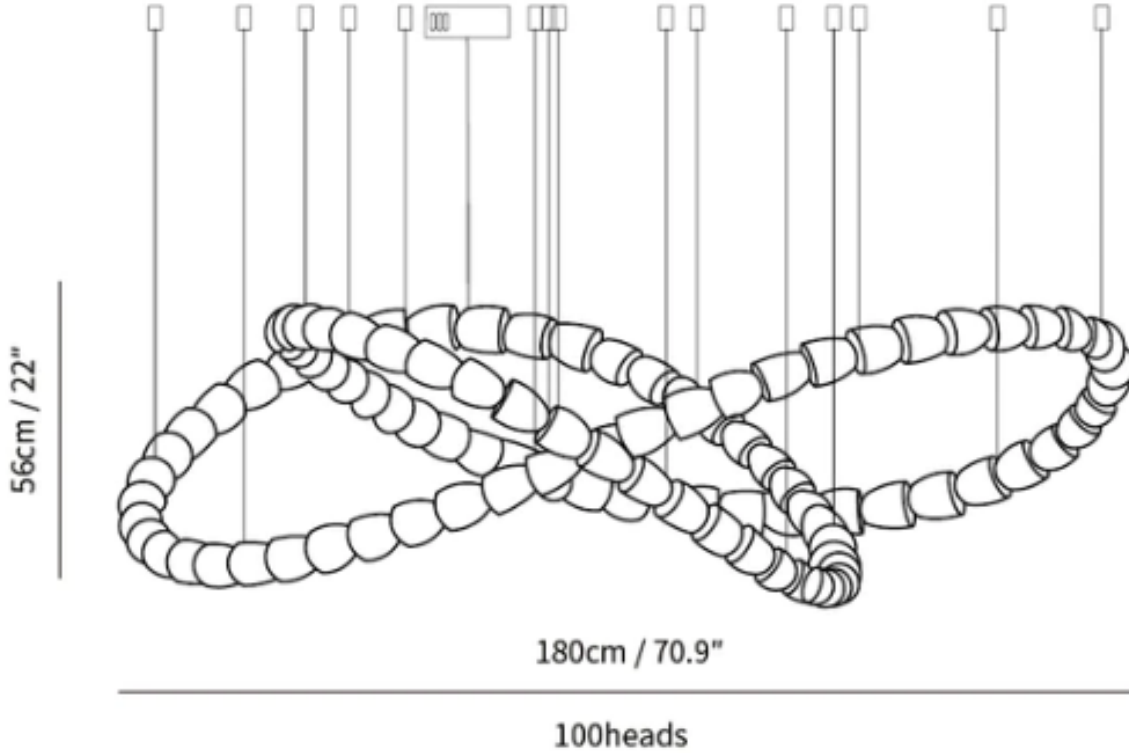

SPECIFICATION SHEET

Style C

SPECIFICATION DETAILS

*For custom options, consult factory for details

Fixture Dimensions	L 70.9" x H 22" (100heads)
Light source	Integrated LED
Wattage	~ 5W
Voltage	AC 110-240V
Dimming	Not supported
CRI(Ra)	90+ CRI
Mounting	Hardwired.
LED Rated Life	30000 hours
Color Temperature	Warm Light (3000K), Neutral Light (4000K), Cool Light (6000K)
Control method	Compatible with common wall switches (not included)
Finishes	Clear
Shadow Details	Clear
Material	Acrylic, Iron, Metal, Stainless steel.
Wire Length	The standard length of the cord is 59" (150 cm), the length is adjustable.