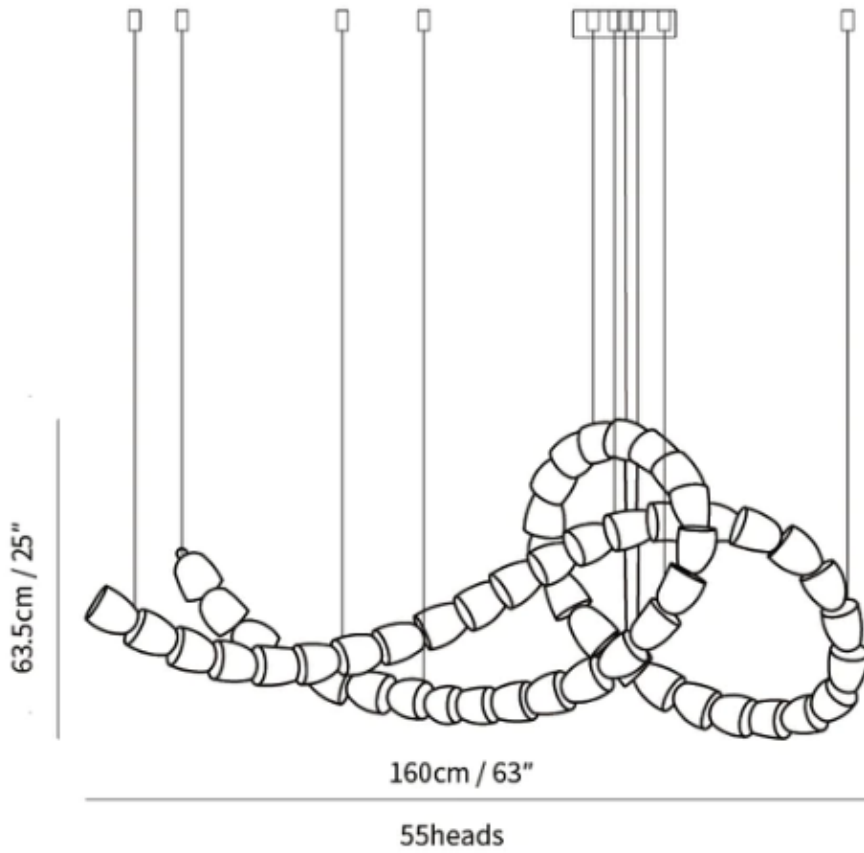

SPECIFICATION SHEET

Style H

SPECIFICATION DETAILS

*For custom options, consult factory for details

Fixture Dimensions	L 63" x H 25" (55heads)
Light source	Integrated LED
Wattage	~ 5W
Voltage	AC 110-240V
Dimming	Not supported
CRI(Ra)	90+ CRI
Mounting	Hardwired.
LED Rated Life	30000 hours
Color Temperature	Warm Light (3000K), Neutral Light (4000K), Cool Light (6000K)
Control method	Compatible with common wall switches (not included)
Finishes	Clear
Shadow Details	Clear
Material	Acrylic, Iron, Metal, Stainless steel.
Wire Length	The standard length of the cord is 59" (150 cm), the length is adjustable.