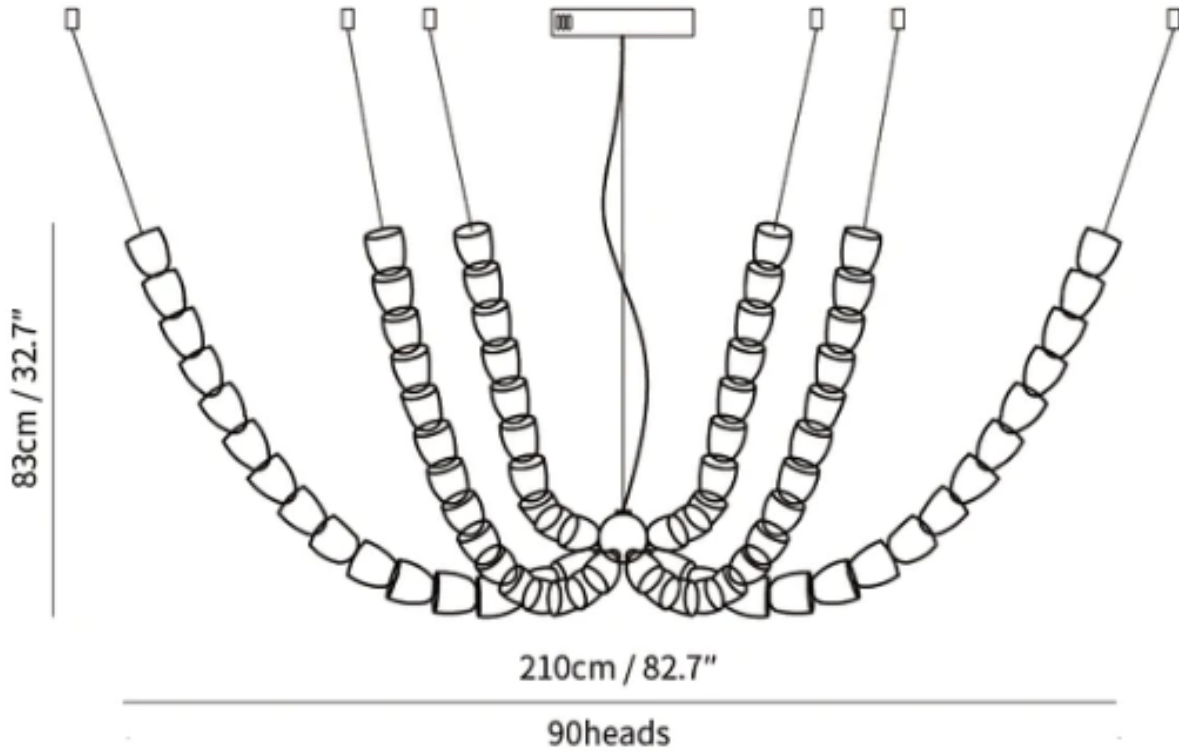

SPECIFICATION SHEET

Style K

SPECIFICATION DETAILS

*For custom options, consult factory for details

Fixture Dimensions	L 82.7" x H 32.7" (90heads)
Light source	Integrated LED
Wattage	~ 5W
Voltage	AC 110-240V
Dimming	Not supported
CRI(Ra)	90+ CRI
Mounting	Hardwired.
LED Rated Life	30000 hours
Color Temperature	Warm Light (3000K), Neutral Light (4000K), Cool Light (6000K)
Control method	Compatible with common wall switches (not included)
Finishes	Clear
Shadow Details	Clear
Material	Acrylic, Iron, Metal, Stainless steel.
Wire Length	The standard length of the cord is 59" (150 cm), the length is adjustable.