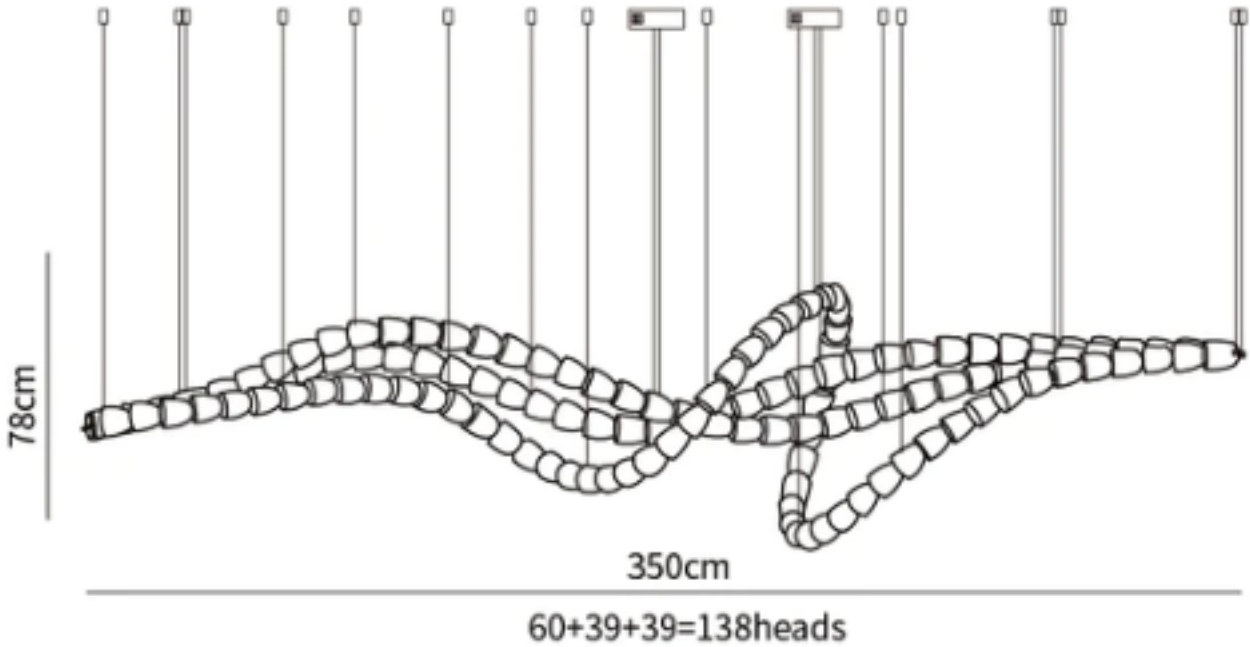

SPECIFICATION SHEET

Style D

SPECIFICATION DETAILS

*For custom options, consult factory for details

Fixture Dimensions	L 137.8" x H 30.7" (138heads)
Light source	Integrated LED
Wattage	~ 5W
Voltage	AC 110-240V
Dimming	Not supported
CRI(Ra)	90+ CRI
Mounting	Hardwired.
LED Rated Life	30000 hours
Color Temperature	Warm Light (3000K), Neutral Light (4000K), Cool Light (6000K)
Control method	Compatible with common wall switches(not included)
Finishes	Clear
Shadow Details	Clear
Material	Acrylic, Iron, Metal, Stainless steel.
Wire Length	The standard length of the cord is 59" (150 cm), the length is adjustable.