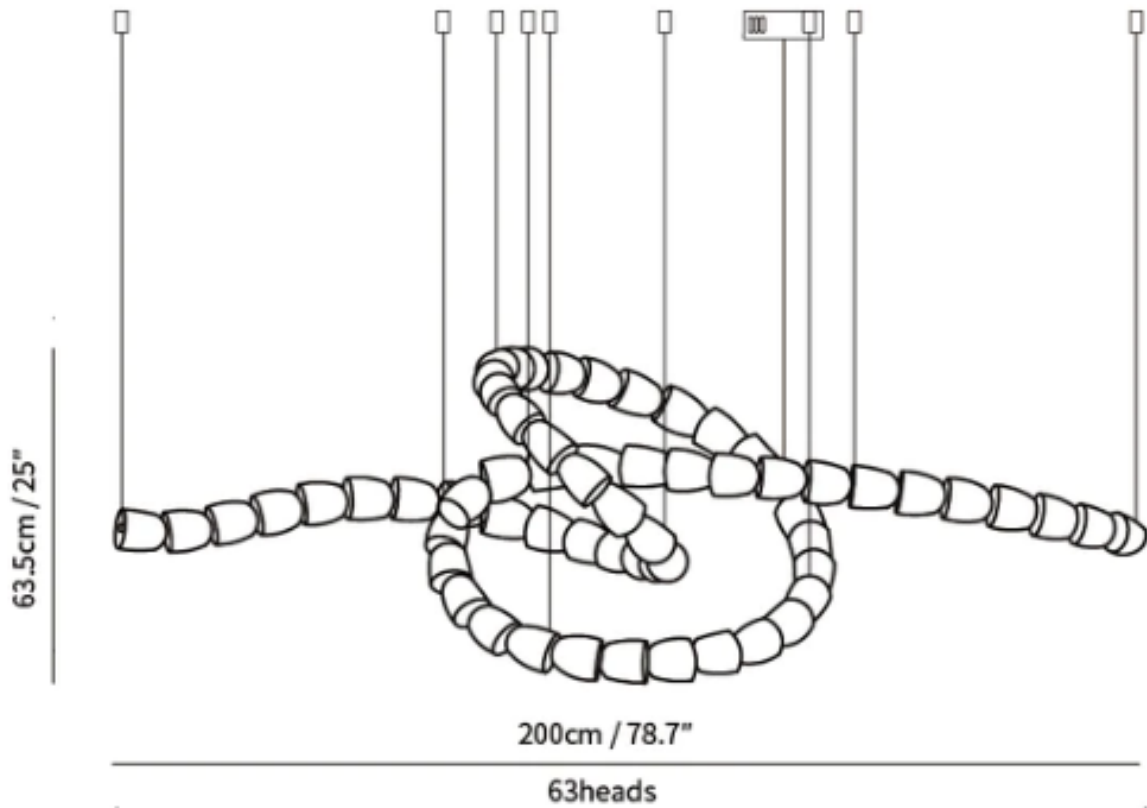

SPECIFICATION SHEET

Style E

SPECIFICATION DETAILS

*For custom options, consult factory for details

Fixture Dimensions	L 78.7" x H 25" (63heads)
Light source	Integrated LED
Wattage	~ 5W
Voltage	AC 110-240V
Dimming	Not supported
CRI(Ra)	90+ CRI
Mounting	Hardwired.
LED Rated Life	30000 hours
Color Temperature	Warm Light (3000K), Neutral Light (4000K), Cool Light (6000K)
Control method	Compatible with common wall switches(not included)
Finishes	Clear
Shadow Details	Clear
Material	Acrylic, Iron, Metal, Stainless steel.
Wire Length	The standard length of the cord is 59" (150 cm), the length is adjustable.