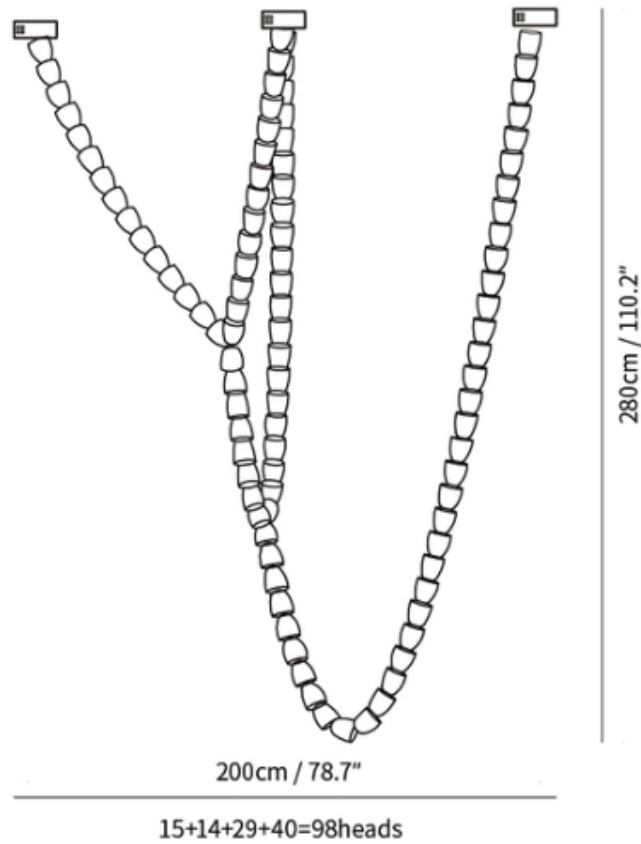

SPECIFICATION SHEET

Style F

SPECIFICATION DETAILS

*For custom options, consult factory for details

Fixture Dimensions	L 78.7" x H 110.2" (98heads)
Light source	Integrated LED
Wattage	~ 5W
Voltage	AC 110-240V
Dimming	Not supported
CRI(Ra)	90+ CRI
Mounting	Hardwired.
LED Rated Life	30000 hours
Color Temperature	Warm Light (3000K), Neutral Light (4000K), Cool Light (6000K)
Control method	Compatible with common wall switches(not included)
Finishes	Clear
Shadow Details	Clear
Material	Acrylic, Iron, Metal, Stainless steel.
Wire Length	NO