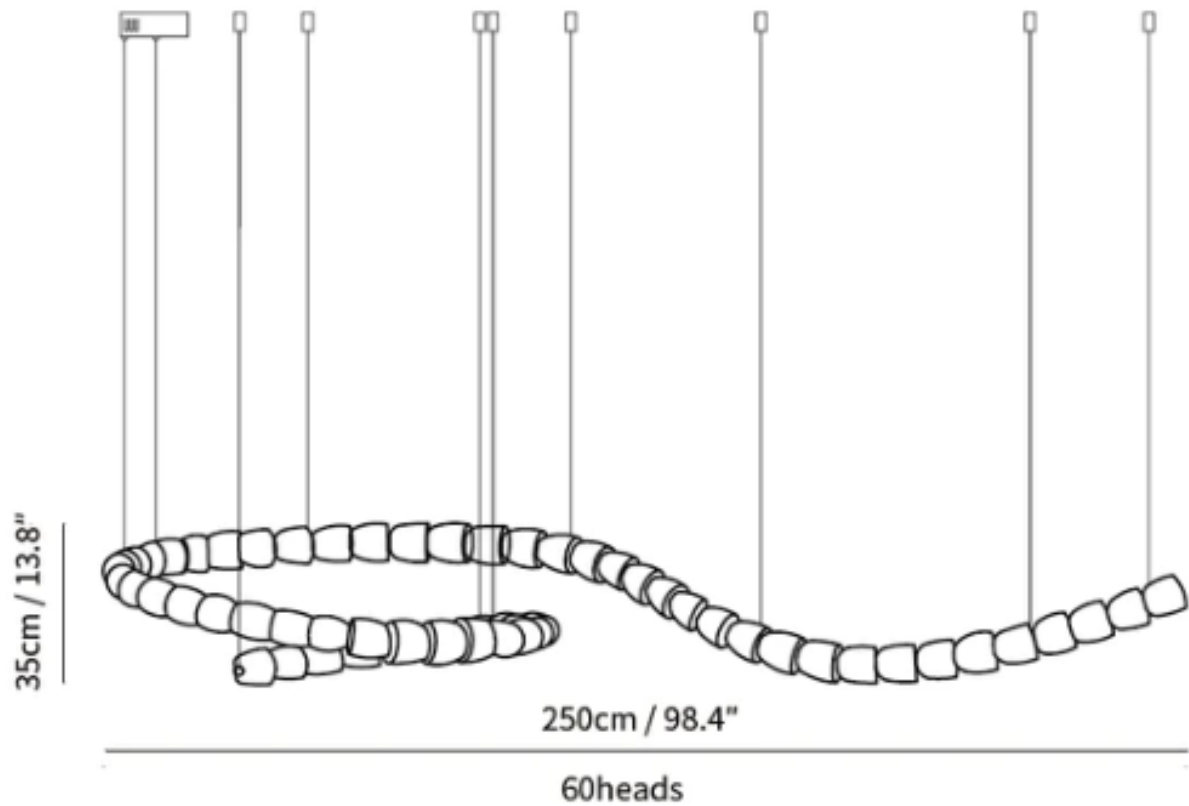

SPECIFICATION SHEET

Style I

SPECIFICATION DETAILS

*For custom options, consult factory for details

Fixture Dimensions	L 98.4" x H 13.8" (60heads)
Light source	Integrated LED
Wattage	~ 5W
Voltage	AC 110-240V
Dimming	Not supported
CRI(Ra)	90+ CRI
Mounting	Hardwired.
LED Rated Life	30000 hours
Color Temperature	Warm Light (3000K), Neutral Light (4000K), Cool Light (6000K)
Control method	Compatible with common wall switches(not included)
Finishes	Clear
Shadow Details	Clear
Material	Acrylic, Iron, Metal, Stainless steel.
Wire Length	The standard length of the cord is 59" (150 cm), the length is adjustable.