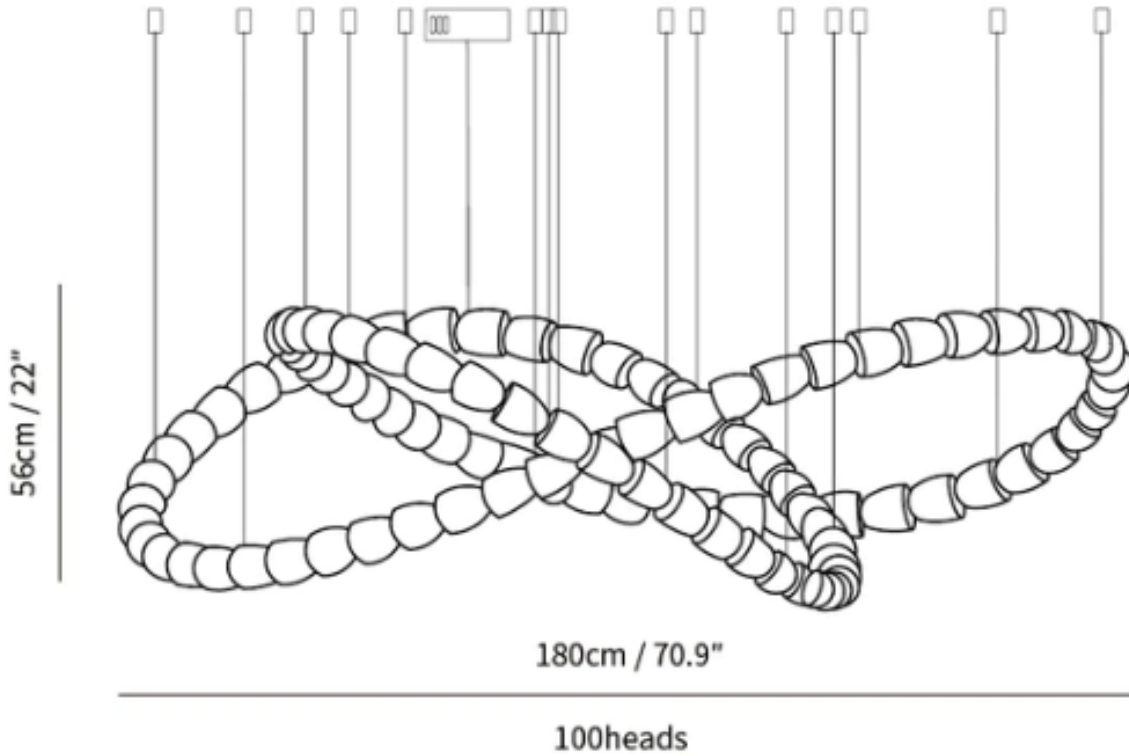

SPECIFICATION SHEET

Style C

SPECIFICATION DETAILS

*For custom options, consult factory for details

Fixture Dimensions	L 70.9" x H 22" (100heads)
Light source	Integrated LED
Wattage	~ 5W
Voltage	AC 110-240V
Dimming	Not supported
CRI(Ra)	90+ CRI
Mounting	Hardwired.
LED Rated Life	30000 hours
Color Temperature	Warm Light (3000K), Neutral Light (4000K), Cool Light (6000K)
Control method	Compatible with common wall switches (not included)
Finishes	Clear
Shadow Details	Clear
Material	Acrylic, Iron, Metal, Stainless steel.
Wire Length	The standard length of the cord is 59" (150 cm), the length is adjustable.