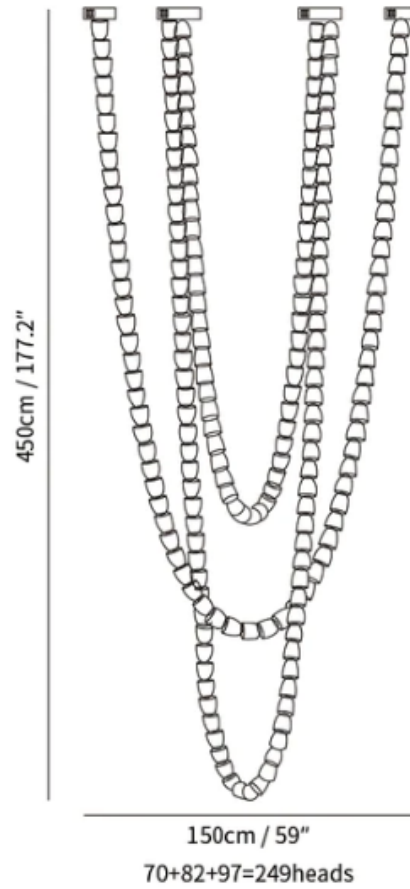

SPECIFICATION SHEET

Style G

SPECIFICATION DETAILS

*For custom options, consult factory for details

Fixture Dimensions	L 59" x H 177.2" (249heads)
Light source	Integrated LED
Wattage	~ 5W
Voltage	AC 110-240V
Dimming	Not supported
CRI(Ra)	90+ CRI
Mounting	Hardwired.
LED Rated Life	30000 hours
Color Temperature	Warm Light (3000K), Neutral Light (4000K), Cool Light (6000K)
Control method	Compatible with common wall switches(not included)
Finishes	Clear
Shadow Details	Clear
Material	Acrylic, Iron, Metal, Stainless steel.
Wire Length	NO