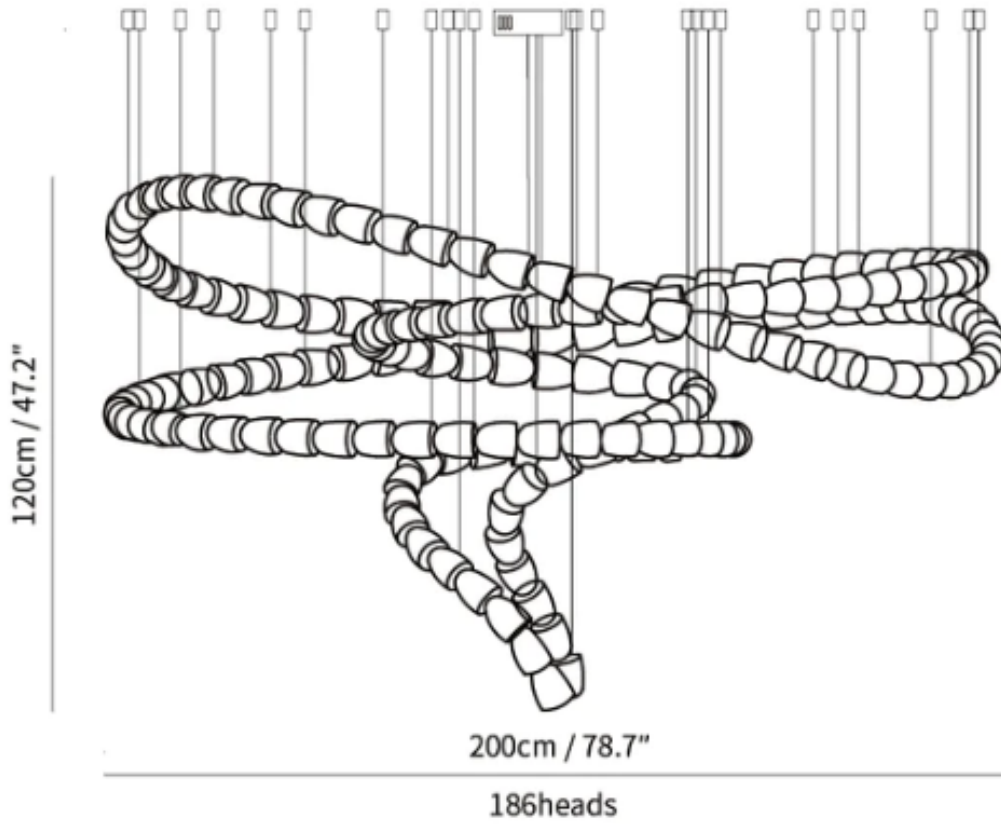

### SPECIFICATION DETAILS

\*For custom options, consult factory for details

<b>Fixture Dimensions</b>	L 70.9" x H 59" (30heads)
<b>Light source</b>	Integrated LED
<b>Wattage</b>	~ 5W
<b>Voltage</b>	AC 110-240V
<b>Dimming</b>	Not supported
<b>CRI(Ra)</b>	90+ CRI
<b>Mounting</b>	Hardwired.
<b>LED Rated Life</b>	30000 hours
<b>Color Temperature</b>	Warm Light (3000K), Neutral Light (4000K), Cool Light (6000K)
<b>Control method</b>	Compatible with common wall switches (not included)
<b>Finishes</b>	Clear
<b>Shadow Details</b>	Clear
<b>Material</b>	Acrylic, Iron, Metal, Stainless steel.
<b>Wire Length</b>	The standard length of the cord is 59" (150 cm), the length is adjustable.

### SPECIFICATION DETAILS

\*For custom options, consult factory for details

<b>Fixture Dimensions</b>	L 78.7" x H 47.2"(186heads)
<b>Light source</b>	Integrated LED
<b>Wattage</b>	~ 5W
<b>Voltage</b>	AC 110-240V
<b>Dimming</b>	Not supported
<b>CRI(Ra)</b>	90+ CRI
<b>Mounting</b>	Hardwired.
<b>LED Rated Life</b>	30000 hours
<b>Color Temperature</b>	Warm Light (3000K), Neutral Light (4000K), Cool Light (6000K)
<b>Control method</b>	Compatible with common wall switches(not included)
<b>Finishes</b>	Clear
<b>Shadow Details</b>	Clear
<b>Material</b>	Acrylic, Iron, Metal, Stainless steel.
<b>Wire Length</b>	The standard length of the cord is 59" (150 cm), the length is adjustable.