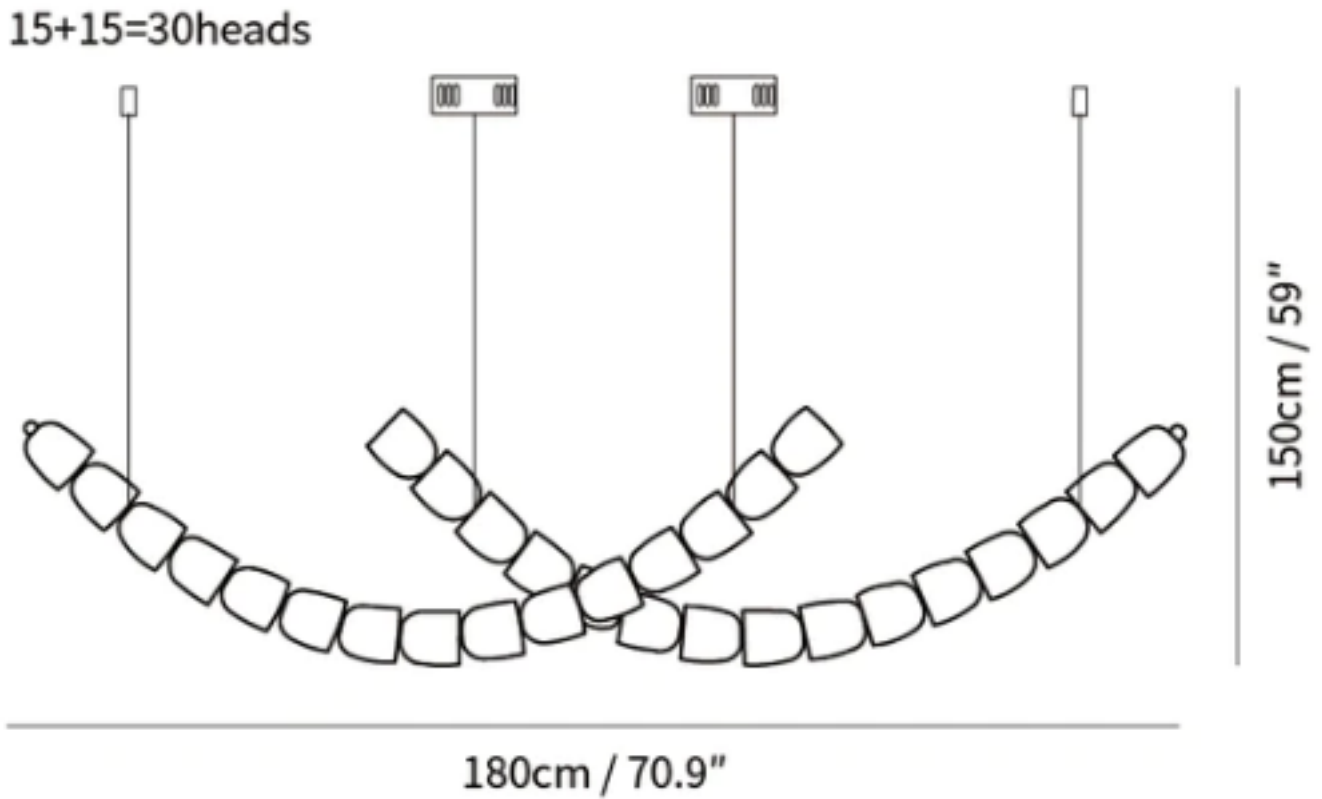

### SPECIFICATION DETAILS

\*For custom options, consult factory for details

<b>Fixture Dimensions</b>	L 70.9" x H 59" (30heads)
<b>Light source</b>	Integrated LED
<b>Wattage</b>	~ 5W
<b>Voltage</b>	AC 110-240V
<b>Dimming</b>	Not supported
<b>CRI(Ra)</b>	90+ CRI
<b>Mounting</b>	Hardwired.
<b>LED Rated Life</b>	30000 hours
<b>Color Temperature</b>	Warm Light (3000K), Neutral Light (4000K), Cool Light (6000K)
<b>Control method</b>	Compatible with common wall switches (not included)
<b>Finishes</b>	Clear
<b>Shadow Details</b>	Clear
<b>Material</b>	Acrylic, Iron, Metal, Stainless steel.
<b>Wire Length</b>	The standard length of the cord is 59" (150 cm), the length is adjustable.

### SPECIFICATION DETAILS

\*For custom options, consult factory for details

<b>Fixture Dimensions</b>	L 78.7" x H 47.2"(186heads)
<b>Light source</b>	Integrated LED
<b>Wattage</b>	~ 5W
<b>Voltage</b>	AC 110-240V
<b>Dimming</b>	Not supported
<b>CRI(Ra)</b>	90+ CRI
<b>Mounting</b>	Hardwired.
<b>LED Rated Life</b>	30000 hours
<b>Color Temperature</b>	Warm Light (3000K), Neutral Light (4000K), Cool Light (6000K)
<b>Control method</b>	Compatible with common wall switches(not included)
<b>Finishes</b>	Clear
<b>Shadow Details</b>	Clear
<b>Material</b>	Acrylic, Iron, Metal, Stainless steel.
<b>Wire Length</b>	The standard length of the cord is 59" (150 cm), the length is adjustable.