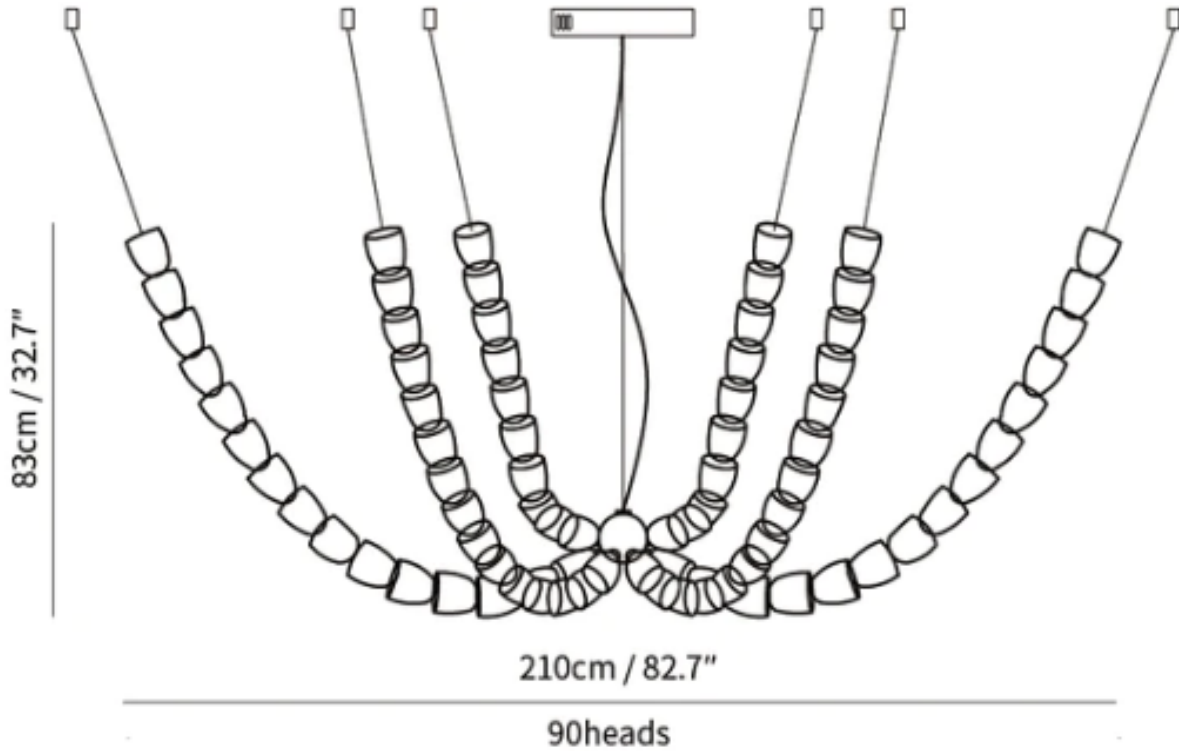

SPECIFICATION SHEET

Style K

SPECIFICATION DETAILS

*For custom options, consult factory for details

Fixture Dimmensions	L 82.7" x H 32.7" (90heads)
Light source	Integrated LED
Wattage	~ 5W
Voltage	AC 110-240V
Dimming	Not supported
CRI(Ra)	90+ CRI
Mounting	Hardwired.
LED Rated Life	30000 hours
Color Temperature	Warm Light (3000K), Neutral Light (4000K), Cool Light (6000K)
Control method	Compatible with common wall switches (not included)
Finishes	Clear
Shadow Details	Clear
Material	Acrylic, Iron, Metal, Stainless steel.
Wire Length	The standard length of the cord is 59" (150 cm), the length is adjustable.