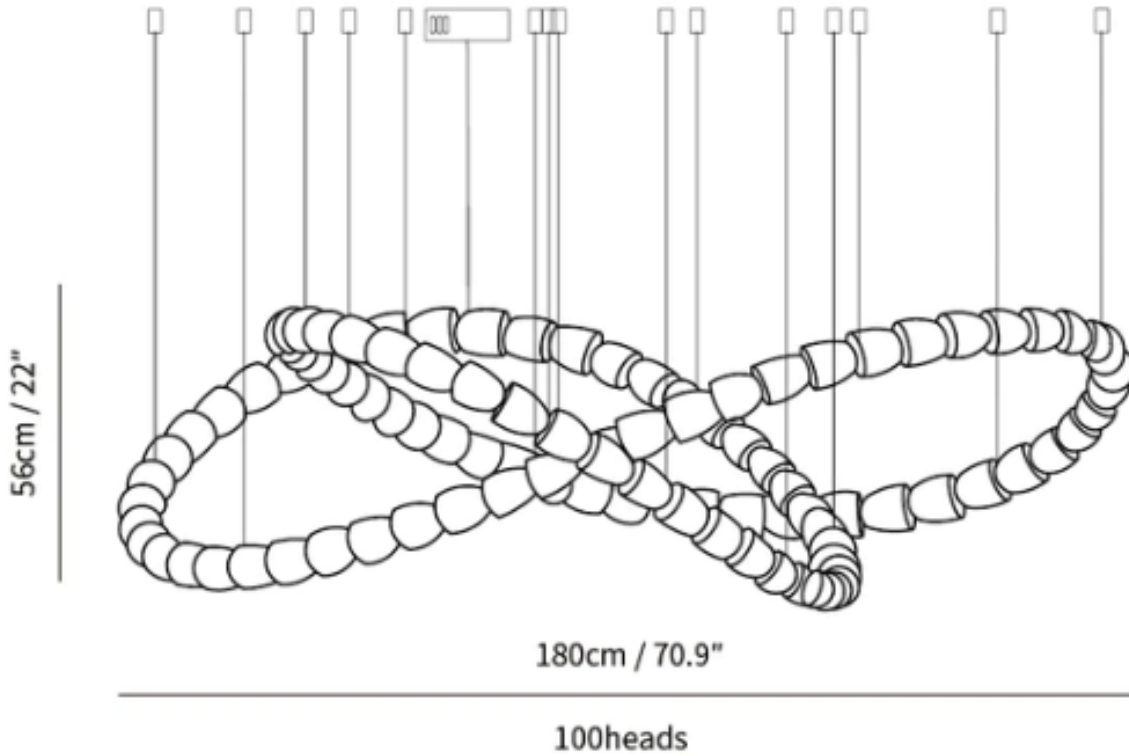

SPECIFICATION SHEET

Style C

SPECIFICATION DETAILS

*For custom options, consult factory for details

Fixture Dimensions	L 70.9" x H 22" (100heads)
Light source	Integrated LED
Wattage	~ 5W
Voltage	AC 110-240V
Dimming	Not supported
CRI(Ra)	90+ CRI
Mounting	Hardwired.
LED Rated Life	30000 hours
Color Temperature	Warm Light (3000K), Neutral Light (4000K), Cool Light (6000K)
Control method	Compatible with common wall switches(not included)
Finishes	Clear
Shadow Details	Clear
Material	Acrylic, Iron, Metal, Stainless steel.
Wire Length	The standard length of the cord is 59" (150 cm), the length is adjustable.