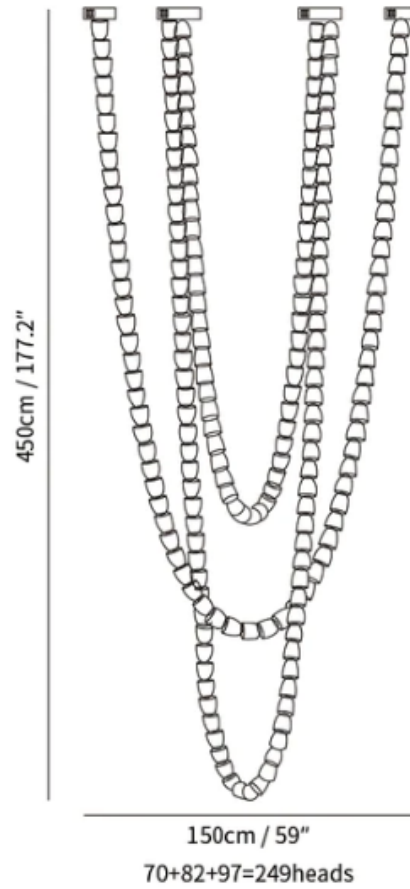

SPECIFICATION SHEET

Style G

SPECIFICATION DETAILS

*For custom options, consult factory for details

Fixture Dimensions	L 59" x H 177.2" (249heads)
Light source	Integrated LED
Wattage	~ 5W
Voltage	AC 110-240V
Dimming	Not supported
CRI(Ra)	90+ CRI
Mounting	Hardwired.
LED Rated Life	30000 hours
Color Temperature	Warm Light (3000K), Neutral Light (4000K), Cool Light (6000K)
Control method	Compatible with common wall switches (not included)
Finishes	Clear
Shadow Details	Clear
Material	Acrylic, Iron, Metal, Stainless steel.
Wire Length	NO