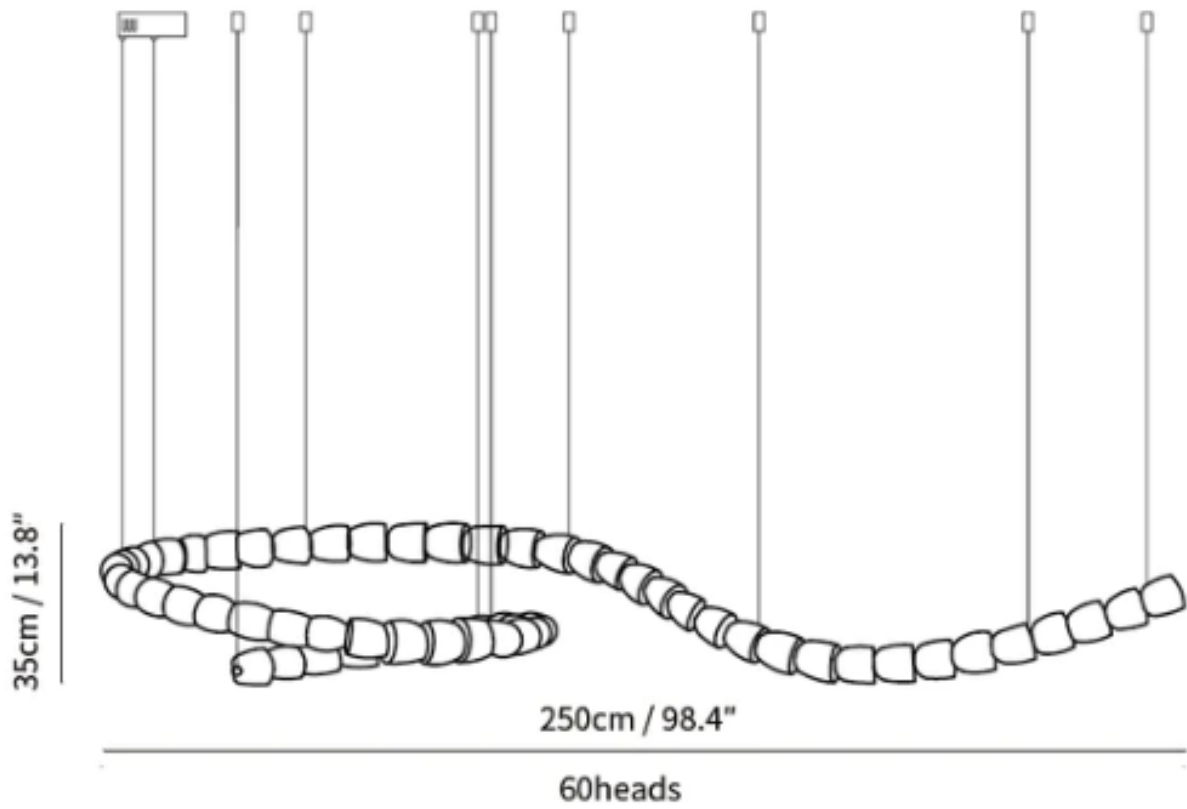

SPECIFICATION SHEET

Style I

SPECIFICATION DETAILS

*For custom options, consult factory for details

Fixture Dimensions	L 98.4" x H 13.8" (60heads)
Light source	Integrated LED
Wattage	~ 5W
Voltage	AC 110-240V
Dimming	Not supported
CRI(Ra)	90+ CRI
Mounting	Hardwired.
LED Rated Life	30000 hours
Color Temperature	Warm Light (3000K), Neutral Light (4000K), Cool Light (6000K)
Control method	Compatible with common wall switches (not included)
Finishes	Clear
Shadow Details	Clear
Material	Acrylic, Iron, Metal, Stainless steel.
Wire Length	The standard length of the cord is 59" (150 cm), the length is adjustable.