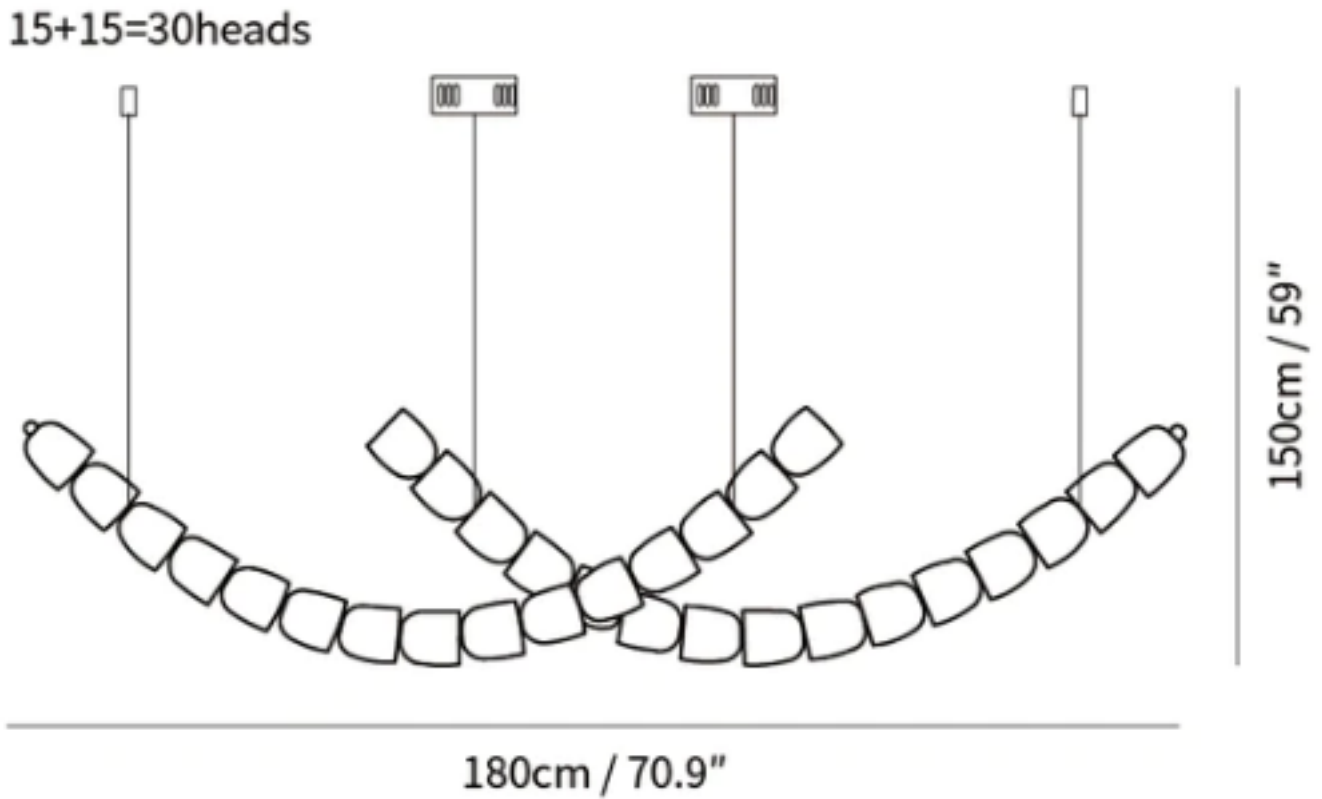

### SPECIFICATION DETAILS

\*For custom options, consult factory for details

<b>Fixture Dimmensions</b>	L 70.9" x H 59"(30heads)
<b>Light source</b>	Integrated LED
<b>Wattage</b>	~ 5W
<b>Voltage</b>	AC 110-240V
<b>Dimming</b>	Not supported
<b>CRI(Ra)</b>	90+ CRI
<b>Mounting</b>	Hardwired.
<b>LED Rated Life</b>	30000 hours
<b>Color Temperature</b>	Warm Light (3000K), Neutral Light (4000K), Cool Light (6000K)
<b>Control method</b>	Compatible with common wall switches(not included)
<b>Finishes</b>	Clear
<b>Shadow Details</b>	Clear
<b>Material</b>	Acrylic, Iron, Metal, Stainless steel.
<b>Wire Length</b>	The standard length of the cord is 59" (150 cm), the length is adjustable.

### SPECIFICATION DETAILS

\*For custom options, consult factory for details

<b>Fixture Dimensions</b>	L 78.7" x H 47.2"(186heads)
<b>Light source</b>	Integrated LED
<b>Wattage</b>	~ 5W
<b>Voltage</b>	AC 110-240V
<b>Dimming</b>	Not supported
<b>CRI(Ra)</b>	90+ CRI
<b>Mounting</b>	Hardwired.
<b>LED Rated Life</b>	30000 hours
<b>Color Temperature</b>	Warm Light (3000K), Neutral Light (4000K), Cool Light (6000K)
<b>Control method</b>	Compatible with common wall switches(not included)
<b>Finishes</b>	Clear
<b>Shadow Details</b>	Clear
<b>Material</b>	Acrylic, Iron, Metal, Stainless steel.
<b>Wire Length</b>	The standard length of the cord is 59" (150 cm), the length is adjustable.