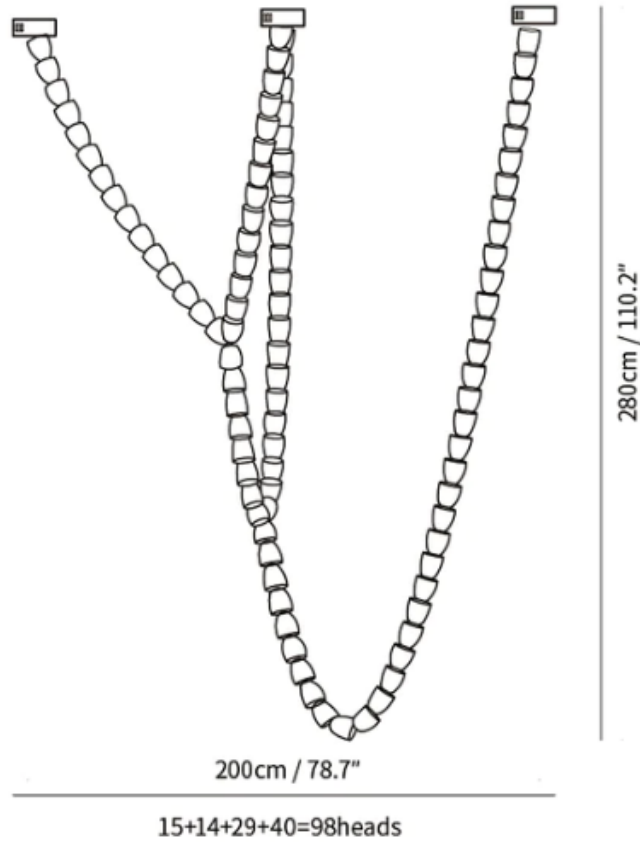

SPECIFICATION SHEET

Style F

SPECIFICATION DETAILS

*For custom options, consult factory for details

Fixture Dimensions	L 78.7" x H 110.2" (98heads)
Light source	Integrated LED
Wattage	~ 5W
Voltage	AC 110-240V
Dimming	Not supported
CRI(Ra)	90+ CRI
Mounting	Hardwired.
LED Rated Life	30000 hours
Color Temperature	Warm Light (3000K), Neutral Light (4000K), Cool Light (6000K)
Control method	Compatible with common wall switches (not included)
Finishes	Clear
Shadow Details	Clear
Material	Acrylic, Iron, Metal, Stainless steel.
Wire Length	NO