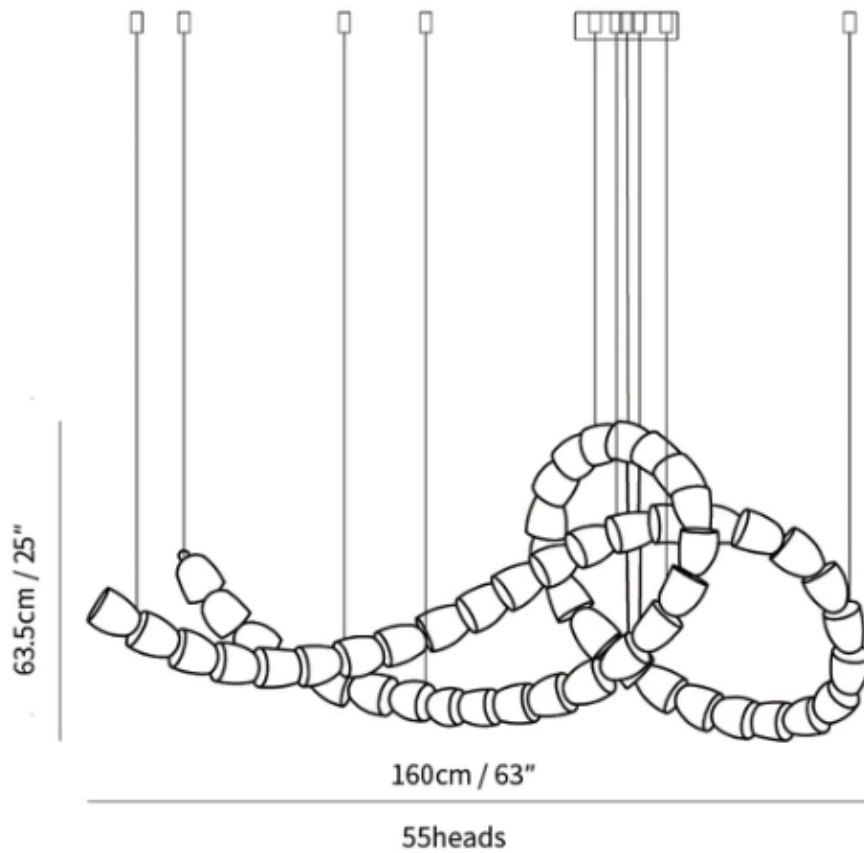

SPECIFICATION SHEET

Style H

SPECIFICATION DETAILS

*For custom options, consult factory for details

Fixture Dimensions	L 63" x H 25" (55heads)
Light source	Integrated LED
Wattage	~ 5W
Voltage	AC 110-240V
Dimming	Not supported
CRI(Ra)	90+ CRI
Mounting	Hardwired.
LED Rated Life	30000 hours
Color Temperature	Warm Light (3000K), Neutral Light (4000K), Cool Light (6000K)
Control method	Compatible with common wall switches(not included)
Finishes	Clear
Shadow Details	Clear
Material	Acrylic, Iron, Metal, Stainless steel.
Wire Length	The standard length of the cord is 59" (150 cm), the length is adjustable.