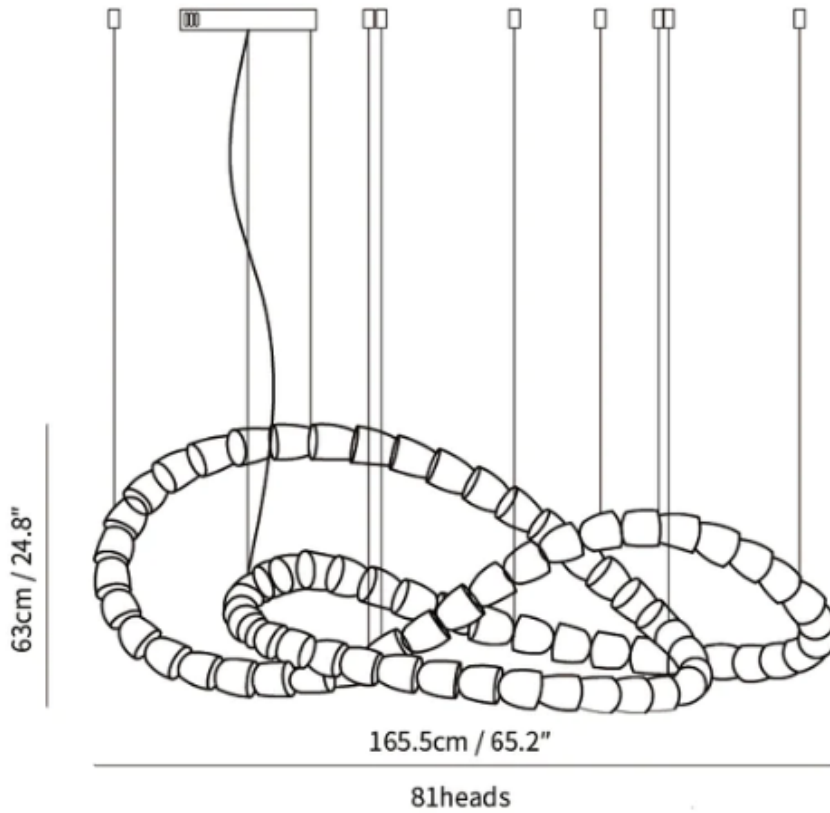

SPECIFICATION SHEET

Style J

SPECIFICATION DETAILS

*For custom options, consult factory for details

Fixture Dimensions	L 65.2" x H 24.8" (81heads)
Light source	Integrated LED
Wattage	~ 5W
Voltage	AC 110-240V
Dimming	Not supported
CRI(Ra)	90+ CRI
Mounting	Hardwired.
LED Rated Life	30000 hours
Color Temperature	Warm Light (3000K), Neutral Light (4000K), Cool Light (6000K)
Control method	Compatible with common wall switches(not included)
Finishes	Clear
Shadow Details	Clear
Material	Acrylic, Iron, Metal, Stainless steel.
Wire Length	The standard length of the cord is 59" (150 cm), the length is adjustable.