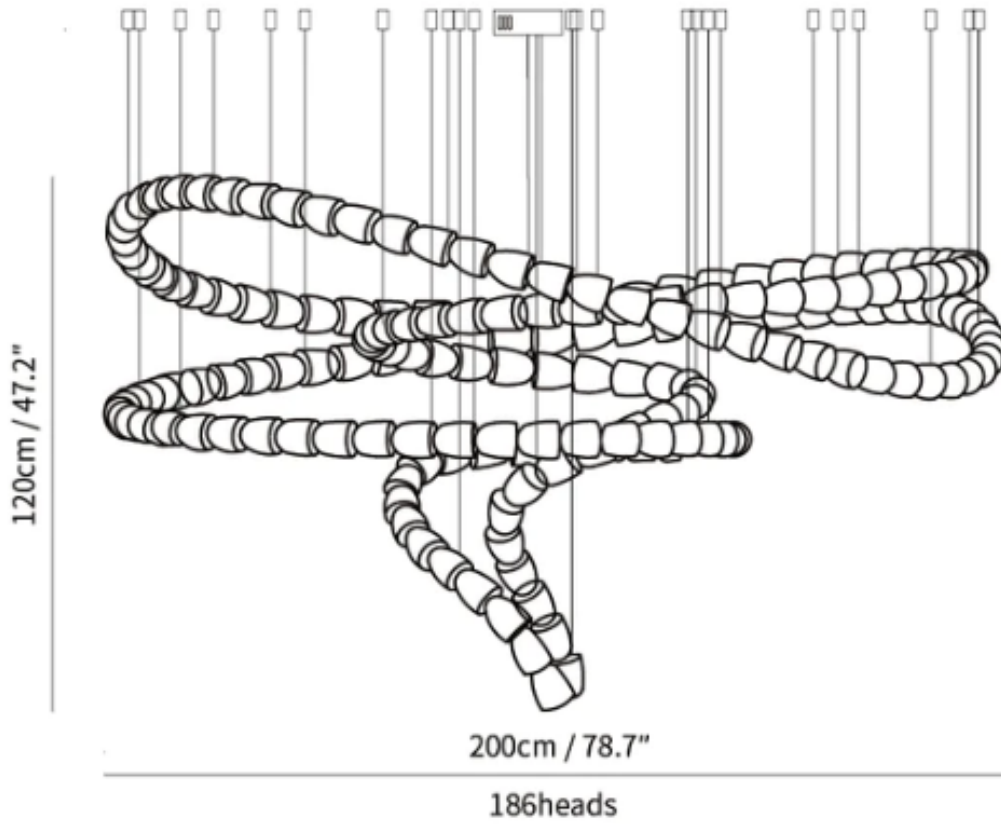

### SPECIFICATION DETAILS

\*For custom options, consult factory for details

<b>Fixture Dimmensions</b>	L 70.9" x H 59"(30heads)
<b>Light source</b>	Integrated LED
<b>Wattage</b>	~ 5W
<b>Voltage</b>	AC 110-240V
<b>Dimming</b>	Not supported
<b>CRI(Ra)</b>	90+ CRI
<b>Mounting</b>	Hardwired.
<b>LED Rated Life</b>	30000 hours
<b>Color Temperature</b>	Warm Light (3000K), Neutral Light (4000K), Cool Light (6000K)
<b>Control method</b>	Compatible with common wall switches(not included)
<b>Finishes</b>	Clear
<b>Shadow Details</b>	Clear
<b>Material</b>	Acrylic, Iron, Metal, Stainless steel.
<b>Wire Length</b>	The standard length of the cord is 59" (150 cm), the length is adjustable.

### SPECIFICATION DETAILS

\*For custom options, consult factory for details

<b>Fixture Dimensions</b>	L 78.7" x H 47.2"(186heads)
<b>Light source</b>	Integrated LED
<b>Wattage</b>	~ 5W
<b>Voltage</b>	AC 110-240V
<b>Dimming</b>	Not supported
<b>CRI(Ra)</b>	90+ CRI
<b>Mounting</b>	Hardwired.
<b>LED Rated Life</b>	30000 hours
<b>Color Temperature</b>	Warm Light (3000K), Neutral Light (4000K), Cool Light (6000K)
<b>Control method</b>	Compatible with common wall switches(not included)
<b>Finishes</b>	Clear
<b>Shadow Details</b>	Clear
<b>Material</b>	Acrylic, Iron, Metal, Stainless steel.
<b>Wire Length</b>	The standard length of the cord is 59" (150 cm), the length is adjustable.