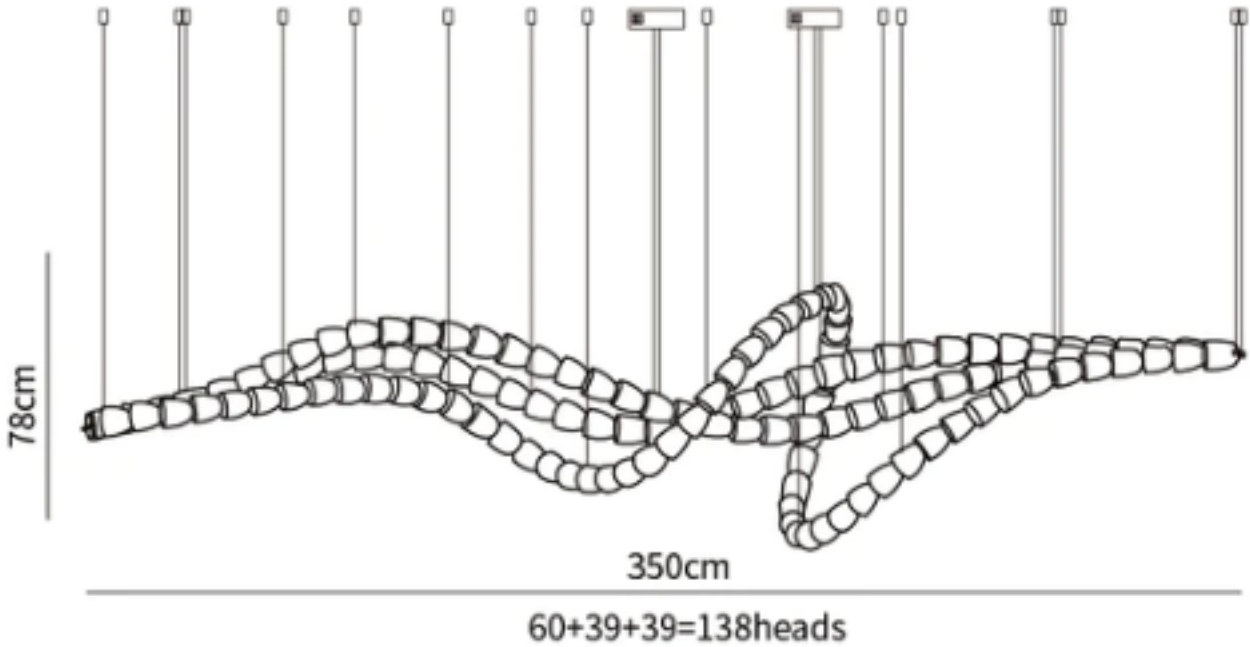

SPECIFICATION SHEET

Style B

SPECIFICATION DETAILS

*For custom options, consult factory for details

Fixture Dimensions	L 78.7" x H 47.2"(186heads)
Light source	Integrated LED
Wattage	~ 5W
Voltage	AC 110-240V
Dimming	Not supported
CRI(Ra)	90+ CRI
Mounting	Hardwired.
LED Rated Life	30000 hours
Color Temperature	Warm Light (3000K), Neutral Light (4000K), Cool Light (6000K)
Control method	Compatible with common wall switches(not included)
Finishes	Clear
Shadow Details	Clear
Material	Acrylic, Iron, Metal, Stainless steel.
Wire Length	The standard length of the cord is 59" (150 cm), the length is adjustable.

SPECIFICATION SHEET

Style C

SPECIFICATION DETAILS

*For custom options, consult factory for details

Fixture Dimensions	L 70.9" x H 22" (100heads)
Light source	Integrated LED
Wattage	~ 5W
Voltage	AC 110-240V
Dimming	Not supported
CRI(Ra)	90+ CRI
Mounting	Hardwired.
LED Rated Life	30000 hours
Color Temperature	Warm Light (3000K), Neutral Light (4000K), Cool Light (6000K)
Control method	Compatible with common wall switches (not included)
Finishes	Clear
Shadow Details	Clear
Material	Acrylic, Iron, Metal, Stainless steel.
Wire Length	The standard length of the cord is 59" (150 cm), the length is adjustable.

SPECIFICATION SHEET

Style D

SPECIFICATION DETAILS

*For custom options, consult factory for details

Fixture Dimensions	L 137.8" x H 30.7" (138heads)
Light source	Integrated LED
Wattage	~ 5W
Voltage	AC 110-240V
Dimming	Not supported
CRI(Ra)	90+ CRI
Mounting	Hardwired.
LED Rated Life	30000 hours
Color Temperature	Warm Light (3000K), Neutral Light (4000K), Cool Light (6000K)
Control method	Compatible with common wall switches(not included)
Finishes	Clear
Shadow Details	Clear
Material	Acrylic, Iron, Metal, Stainless steel.
Wire Length	The standard length of the cord is 59" (150 cm), the length is adjustable.