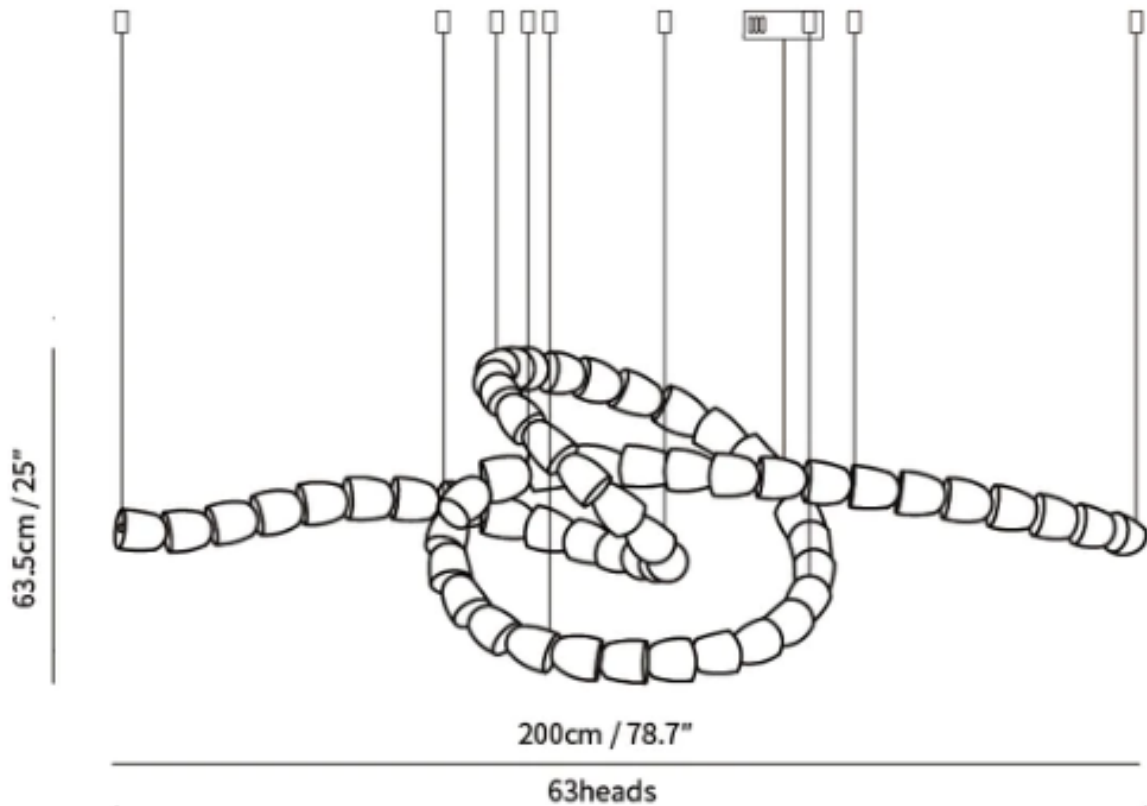

SPECIFICATION SHEET

Style C

SPECIFICATION DETAILS

*For custom options, consult factory for details

Fixture Dimensions	L 70.9" x H 22" (100heads)
Light source	Integrated LED
Wattage	~ 5W
Voltage	AC 110-240V
Dimming	Not supported
CRI(Ra)	90+ CRI
Mounting	Hardwired.
LED Rated Life	30000 hours
Color Temperature	Warm Light (3000K), Neutral Light (4000K), Cool Light (6000K)
Control method	Compatible with common wall switches (not included)
Finishes	Clear
Shadow Details	Clear
Material	Acrylic, Iron, Metal, Stainless steel.
Wire Length	The standard length of the cord is 59" (150 cm), the length is adjustable.

SPECIFICATION SHEET

Style D

SPECIFICATION DETAILS

*For custom options, consult factory for details

Fixture Dimensions	L 137.8" x H 30.7" (138heads)
Light source	Integrated LED
Wattage	~ 5W
Voltage	AC 110-240V
Dimming	Not supported
CRI(Ra)	90+ CRI
Mounting	Hardwired.
LED Rated Life	30000 hours
Color Temperature	Warm Light (3000K), Neutral Light (4000K), Cool Light (6000K)
Control method	Compatible with common wall switches(not included)
Finishes	Clear
Shadow Details	Clear
Material	Acrylic, Iron, Metal, Stainless steel.
Wire Length	The standard length of the cord is 59" (150 cm), the length is adjustable.

SPECIFICATION SHEET

Style E

SPECIFICATION DETAILS

*For custom options, consult factory for details

Fixture Dimensions	L 78.7" x H 25" (63heads)
Light source	Integrated LED
Wattage	~ 5W
Voltage	AC 110-240V
Dimming	Not supported
CRI(Ra)	90+ CRI
Mounting	Hardwired.
LED Rated Life	30000 hours
Color Temperature	Warm Light (3000K), Neutral Light (4000K), Cool Light (6000K)
Control method	Compatible with common wall switches(not included)
Finishes	Clear
Shadow Details	Clear
Material	Acrylic, Iron, Metal, Stainless steel.
Wire Length	The standard length of the cord is 59" (150 cm), the length is adjustable.