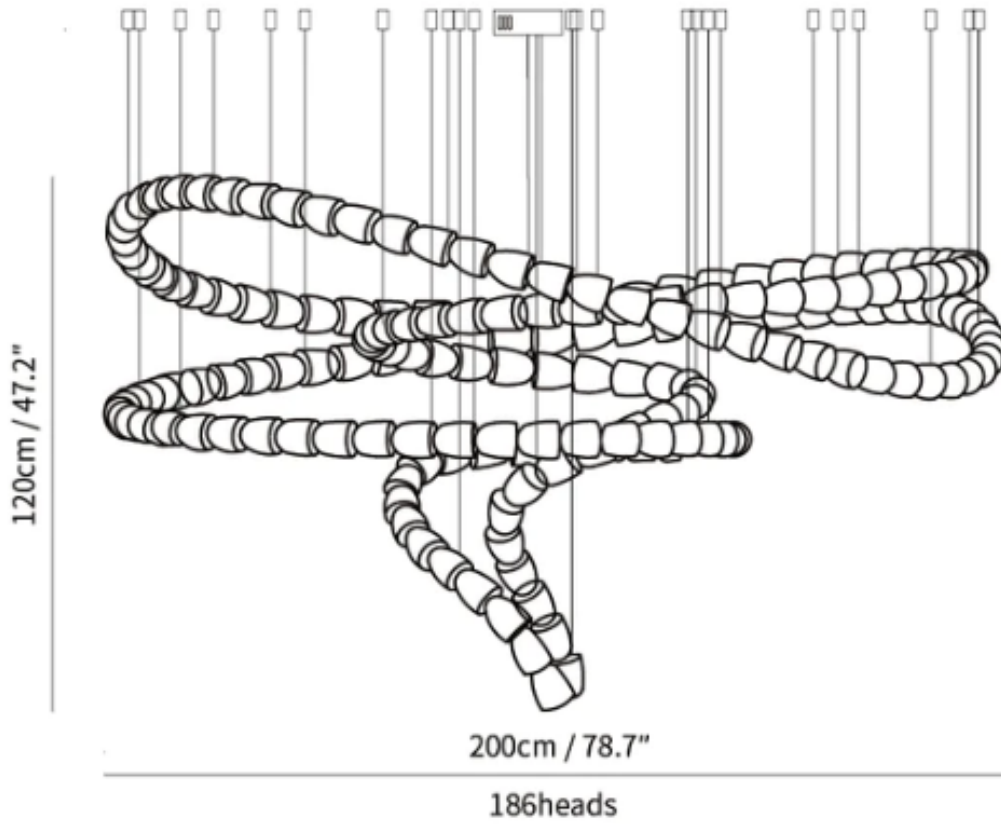

SPECIFICATION SHEET

Style A

15+15=30heads

SPECIFICATION DETAILS

*For custom options, consult factory for details

Fixture Dimensions	L 70.9" x H 59"(30heads)
Light source	Integrated LED
Wattage	~ 5W
Voltage	AC 110-240V
Dimming	Not supported
CRI(Ra)	90+ CRI
Mounting	Hardwired.
LED Rated Life	30000 hours
Color Temperature	Warm Light (3000K), Neutral Light (4000K), Cool Light (6000K)
Control method	Compatible with common wall switches(not included)
Finishes	Clear
Shadow Details	Clear
Material	Acrylic, Iron, Metal, Stainless steel.
Wire Length	The standard length of the cord is 59" (150 cm), the length is adjustable.

SPECIFICATION SHEET

Style B

SPECIFICATION DETAILS

*For custom options, consult factory for details

Fixture Dimensions	L 78.7" x H 47.2"(186heads)
Light source	Integrated LED
Wattage	~ 5W
Voltage	AC 110-240V
Dimming	Not supported
CRI(Ra)	90+ CRI
Mounting	Hardwired.
LED Rated Life	30000 hours
Color Temperature	Warm Light (3000K), Neutral Light (4000K), Cool Light (6000K)
Control method	Compatible with common wall switches(not included)
Finishes	Clear
Shadow Details	Clear
Material	Acrylic, Iron, Metal, Stainless steel.
Wire Length	The standard length of the cord is 59" (150 cm), the length is adjustable.

SPECIFICATION SHEET

Style C

SPECIFICATION DETAILS

*For custom options, consult factory for details

Fixture Dimensions	L 70.9" x H 22" (100heads)
Light source	Integrated LED
Wattage	~ 5W
Voltage	AC 110-240V
Dimming	Not supported
CRI(Ra)	90+ CRI
Mounting	Hardwired.
LED Rated Life	30000 hours
Color Temperature	Warm Light (3000K), Neutral Light (4000K), Cool Light (6000K)
Control method	Compatible with common wall switches (not included)
Finishes	Clear
Shadow Details	Clear
Material	Acrylic, Iron, Metal, Stainless steel.
Wire Length	The standard length of the cord is 59" (150 cm), the length is adjustable.