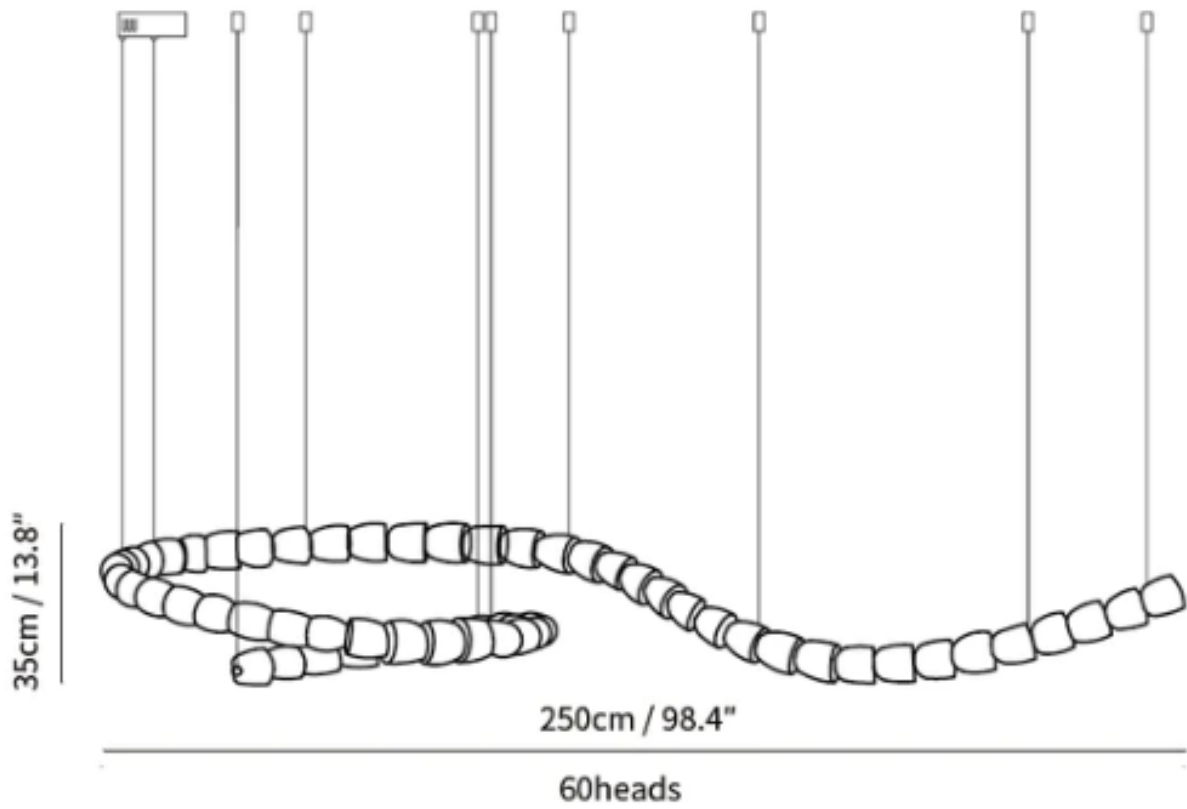

SPECIFICATION SHEET

Style G

SPECIFICATION DETAILS

*For custom options, consult factory for details

Fixture Dimensions	L 59" x H 177.2" (249heads)
Light source	Integrated LED
Wattage	~ 5W
Voltage	AC 110-240V
Dimming	Not supported
CRI(Ra)	90+ CRI
Mounting	Hardwired.
LED Rated Life	30000 hours
Color Temperature	Warm Light (3000K), Neutral Light (4000K), Cool Light (6000K)
Control method	Compatible with common wall switches(not included)
Finishes	Clear
Shadow Details	Clear
Material	Acrylic, Iron, Metal, Stainless steel.
Wire Length	NO

SPECIFICATION SHEET

Style H

SPECIFICATION DETAILS

*For custom options, consult factory for details

Fixture Dimensions	L 63" x H 25" (55heads)
Light source	Integrated LED
Wattage	~ 5W
Voltage	AC 110-240V
Dimming	Not supported
CRI(Ra)	90+ CRI
Mounting	Hardwired.
LED Rated Life	30000 hours
Color Temperature	Warm Light (3000K), Neutral Light (4000K), Cool Light (6000K)
Control method	Compatible with common wall switches(not included)
Finishes	Clear
Shadow Details	Clear
Material	Acrylic, Iron, Metal, Stainless steel.
Wire Length	The standard length of the cord is 59" (150 cm), the length is adjustable.

SPECIFICATION SHEET

Style I

SPECIFICATION DETAILS

*For custom options, consult factory for details

Fixture Dimensions	L 98.4" x H 13.8" (60heads)
Light source	Integrated LED
Wattage	~ 5W
Voltage	AC 110-240V
Dimming	Not supported
CRI(Ra)	90+ CRI
Mounting	Hardwired.
LED Rated Life	30000 hours
Color Temperature	Warm Light (3000K), Neutral Light (4000K), Cool Light (6000K)
Control method	Compatible with common wall switches(not included)
Finishes	Clear
Shadow Details	Clear
Material	Acrylic, Iron, Metal, Stainless steel.
Wire Length	The standard length of the cord is 59" (150 cm), the length is adjustable.