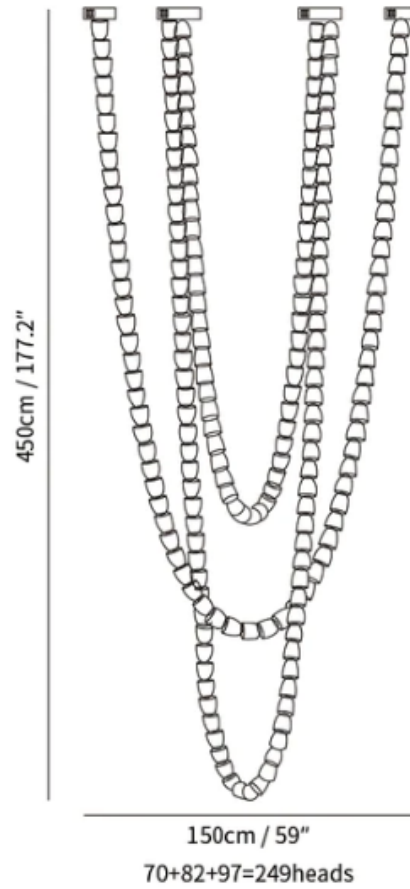

SPECIFICATION SHEET

Style E

SPECIFICATION DETAILS

*For custom options, consult factory for details

Fixture Dimensions	L 78.7" x H 25" (63heads)
Light source	Integrated LED
Wattage	~ 5W
Voltage	AC 110-240V
Dimming	Not supported
CRI(Ra)	90+ CRI
Mounting	Hardwired.
LED Rated Life	30000 hours
Color Temperature	Warm Light (3000K), Neutral Light (4000K), Cool Light (6000K)
Control method	Compatible with common wall switches(not included)
Finishes	Clear
Shadow Details	Clear
Material	Acrylic, Iron, Metal, Stainless steel.
Wire Length	The standard length of the cord is 59" (150 cm), the length is adjustable.

SPECIFICATION SHEET

Style F

SPECIFICATION DETAILS

*For custom options, consult factory for details

Fixture Dimensions	L 78.7" x H 110.2" (98heads)
Light source	Integrated LED
Wattage	~ 5W
Voltage	AC 110-240V
Dimming	Not supported
CRI(Ra)	90+ CRI
Mounting	Hardwired.
LED Rated Life	30000 hours
Color Temperature	Warm Light (3000K), Neutral Light (4000K), Cool Light (6000K)
Control method	Compatible with common wall switches(not included)
Finishes	Clear
Shadow Details	Clear
Material	Acrylic, Iron, Metal, Stainless steel.
Wire Length	NO

SPECIFICATION SHEET

Style G

SPECIFICATION DETAILS

*For custom options, consult factory for details

Fixture Dimensions	L 59" x H 177.2" (249heads)
Light source	Integrated LED
Wattage	~ 5W
Voltage	AC 110-240V
Dimming	Not supported
CRI(Ra)	90+ CRI
Mounting	Hardwired.
LED Rated Life	30000 hours
Color Temperature	Warm Light (3000K), Neutral Light (4000K), Cool Light (6000K)
Control method	Compatible with common wall switches(not included)
Finishes	Clear
Shadow Details	Clear
Material	Acrylic, Iron, Metal, Stainless steel.
Wire Length	NO