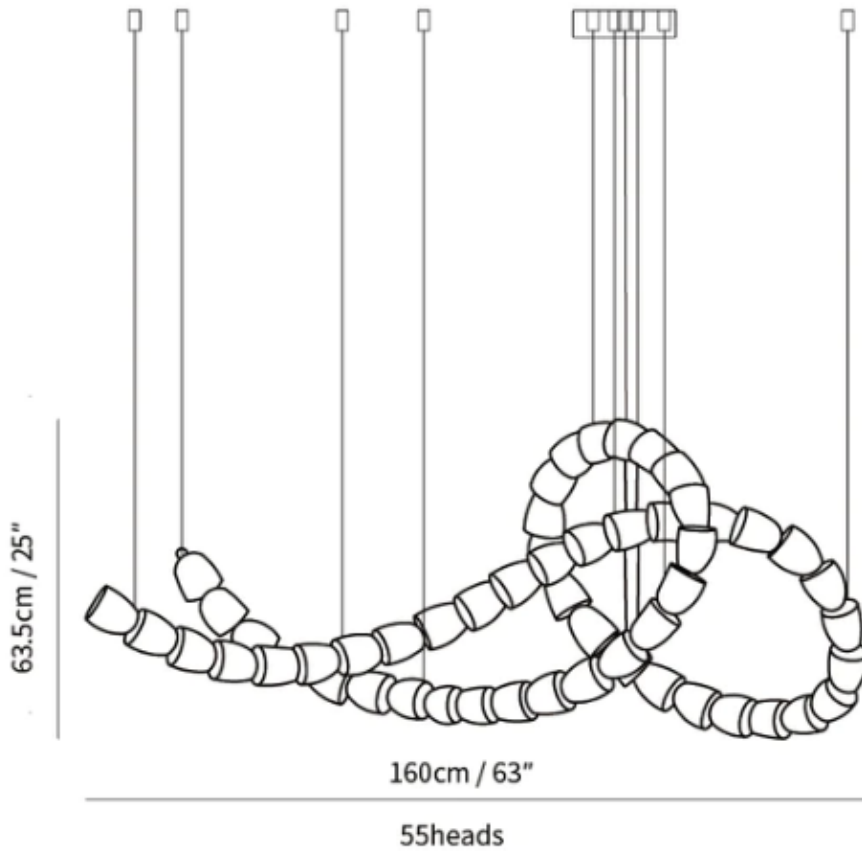

SPECIFICATION SHEET

Style F

SPECIFICATION DETAILS

*For custom options, consult factory for details

Fixture Dimensions	L 78.7" x H 110.2" (98heads)
Light source	Integrated LED
Wattage	~ 5W
Voltage	AC 110-240V
Dimming	Not supported
CRI(Ra)	90+ CRI
Mounting	Hardwired.
LED Rated Life	30000 hours
Color Temperature	Warm Light (3000K), Neutral Light (4000K), Cool Light (6000K)
Control method	Compatible with common wall switches(not included)
Finishes	Clear
Shadow Details	Clear
Material	Acrylic, Iron, Metal, Stainless steel.
Wire Length	NO

SPECIFICATION SHEET

Style G

SPECIFICATION DETAILS

*For custom options, consult factory for details

Fixture Dimensions	L 59" x H 177.2" (249heads)
Light source	Integrated LED
Wattage	~ 5W
Voltage	AC 110-240V
Dimming	Not supported
CRI(Ra)	90+ CRI
Mounting	Hardwired.
LED Rated Life	30000 hours
Color Temperature	Warm Light (3000K), Neutral Light (4000K), Cool Light (6000K)
Control method	Compatible with common wall switches(not included)
Finishes	Clear
Shadow Details	Clear
Material	Acrylic, Iron, Metal, Stainless steel.
Wire Length	NO

SPECIFICATION SHEET

Style H

SPECIFICATION DETAILS

*For custom options, consult factory for details

Fixture Dimensions	L 63" x H 25" (55heads)
Light source	Integrated LED
Wattage	~ 5W
Voltage	AC 110-240V
Dimming	Not supported
CRI(Ra)	90+ CRI
Mounting	Hardwired.
LED Rated Life	30000 hours
Color Temperature	Warm Light (3000K), Neutral Light (4000K), Cool Light (6000K)
Control method	Compatible with common wall switches(not included)
Finishes	Clear
Shadow Details	Clear
Material	Acrylic, Iron, Metal, Stainless steel.
Wire Length	The standard length of the cord is 59" (150 cm), the length is adjustable.