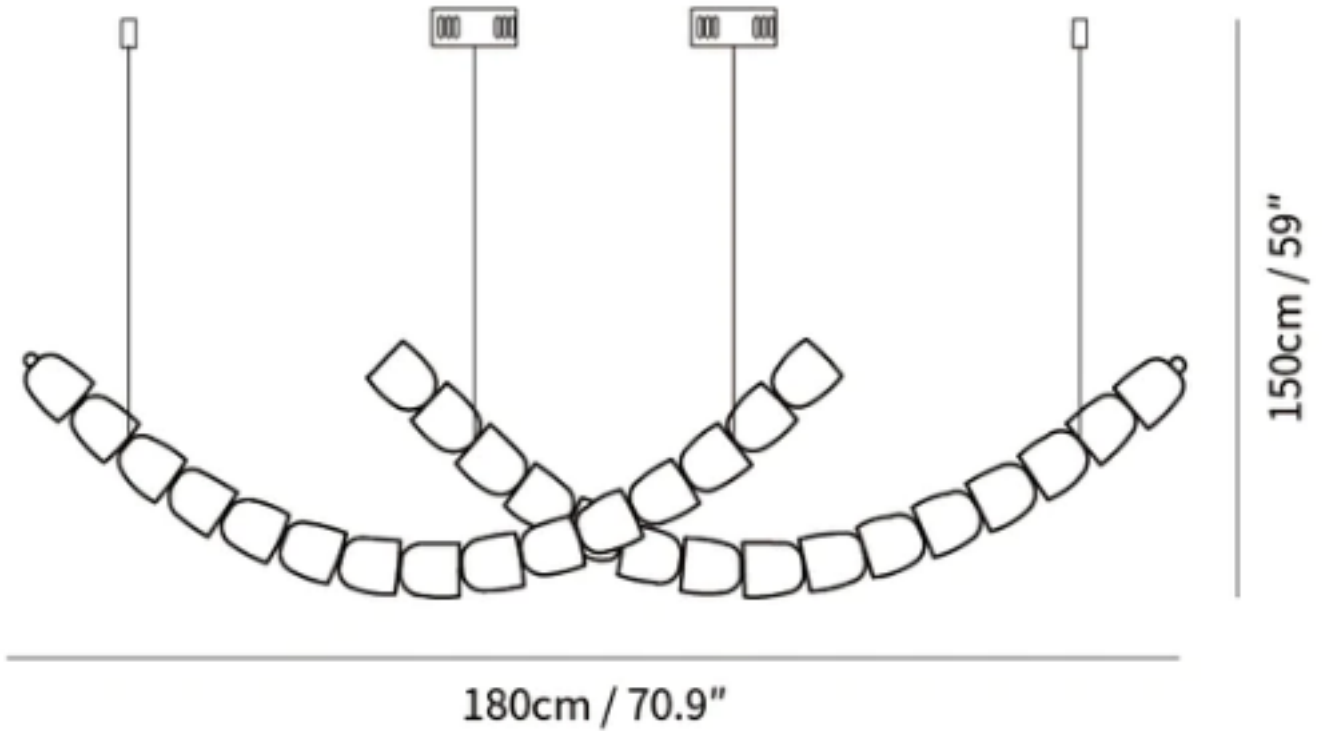

SPECIFICATION SHEET

Style A

15+15=30heads

SPECIFICATION DETAILS

*For custom options, consult factory for details

Fixture Dimensions	L 70.9" x H 59"(30heads)
Light source	Integrated LED
Wattage	~ 5W
Voltage	AC 110-240V
Dimming	Not supported
CRI(Ra)	90+ CRI
Mounting	Hardwired.
LED Rated Life	30000 hours
Color Temperature	Warm Light (3000K), Neutral Light (4000K), Cool Light (6000K)
Control method	Compatible with common wall switches(not included)
Finishes	Clear
Shadow Details	Clear
Material	Acrylic, Iron, Metal, Stainless steel.
Wire Length	The standard length of the cord is 59" (150 cm), the length is adjustable.

SPECIFICATION SHEET

Style B

SPECIFICATION DETAILS

*For custom options, consult factory for details

Fixture Dimensions	L 78.7" x H 47.2"(186heads)
Light source	Integrated LED
Wattage	~ 5W
Voltage	AC 110-240V
Dimming	Not supported
CRI(Ra)	90+ CRI
Mounting	Hardwired.
LED Rated Life	30000 hours
Color Temperature	Warm Light (3000K), Neutral Light (4000K), Cool Light (6000K)
Control method	Compatible with common wall switches(not included)
Finishes	Clear
Shadow Details	Clear
Material	Acrylic, Iron, Metal, Stainless steel.
Wire Length	The standard length of the cord is 59" (150 cm), the length is adjustable.

SPECIFICATION SHEET

Style C

SPECIFICATION DETAILS

*For custom options, consult factory for details

Fixture Dimensions	L 70.9" x H 22" (100heads)
Light source	Integrated LED
Wattage	~ 5W
Voltage	AC 110-240V
Dimming	Not supported
CRI(Ra)	90+ CRI
Mounting	Hardwired.
LED Rated Life	30000 hours
Color Temperature	Warm Light (3000K), Neutral Light (4000K), Cool Light (6000K)
Control method	Compatible with common wall switches (not included)
Finishes	Clear
Shadow Details	Clear
Material	Acrylic, Iron, Metal, Stainless steel.
Wire Length	The standard length of the cord is 59" (150 cm), the length is adjustable.