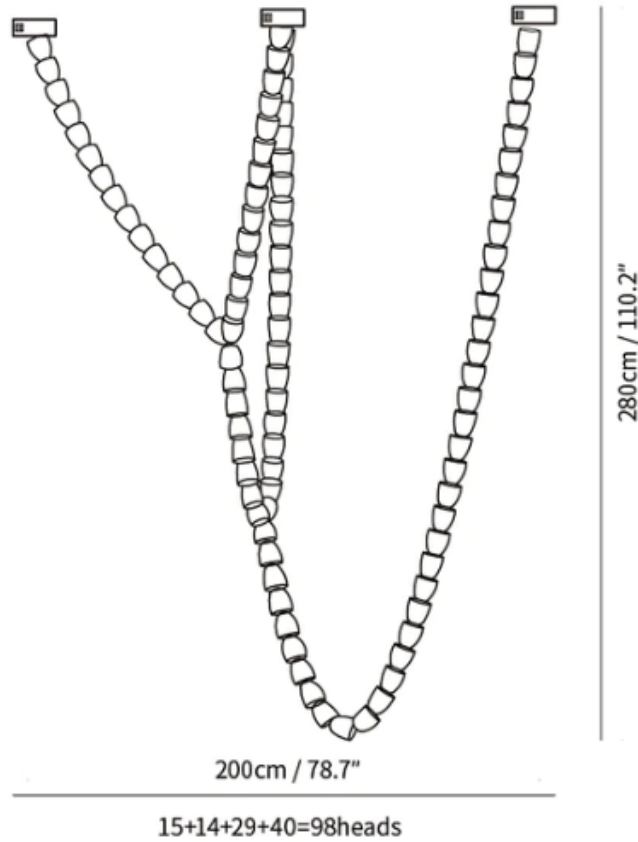

SPECIFICATION SHEET

Style F

SPECIFICATION DETAILS

*For custom options, consult factory for details

Fixture Dimensions	L 78.7" x H 110.2" (98heads)
Light source	Integrated LED
Wattage	~ 5W
Voltage	AC 110-240V
Dimming	Not supported
CRI(Ra)	90+ CRI
Mounting	Hardwired.
LED Rated Life	30000 hours
Color Temperature	Warm Light (3000K), Neutral Light (4000K), Cool Light (6000K)
Control method	Compatible with common wall switches(not included)
Finishes	Clear
Shadow Details	Clear
Material	Acrylic, Iron, Metal, Stainless steel.
Wire Length	NO