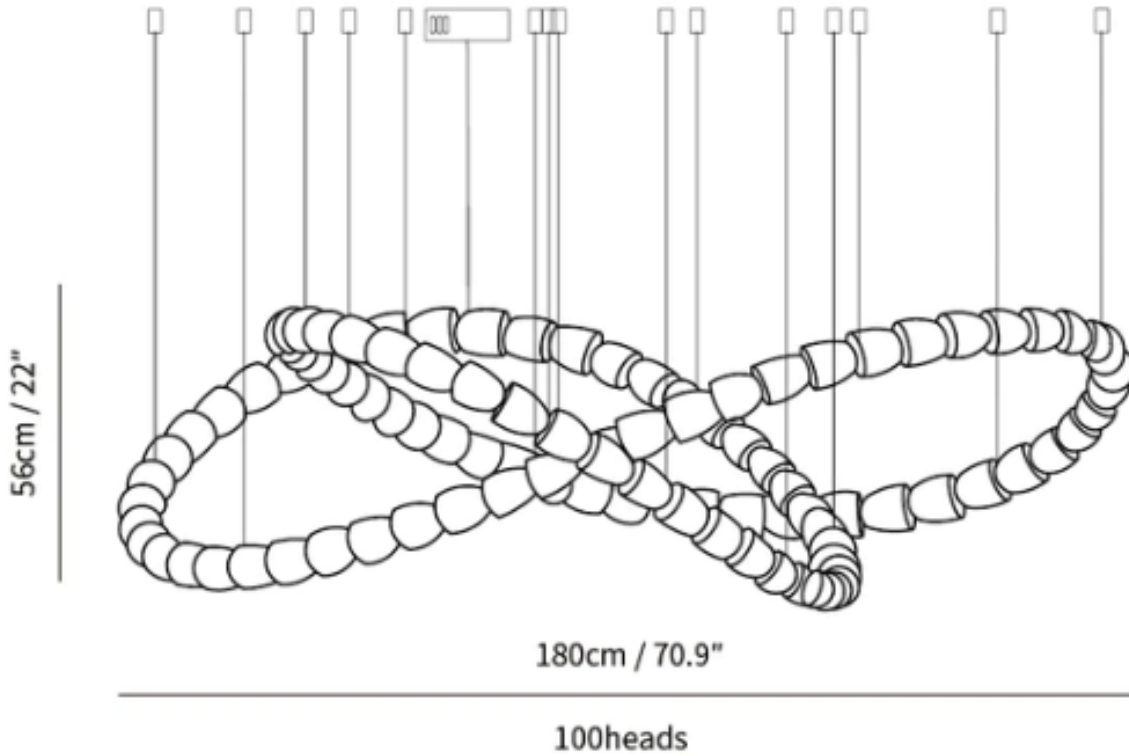

SPECIFICATION SHEET

Style A

15+15=30heads

SPECIFICATION DETAILS

*For custom options, consult factory for details

Fixture Dimensions	L 70.9" x H 59"(30heads)
Light source	Integrated LED
Wattage	~ 5W
Voltage	AC 110-240V
Dimming	Not supported
CRI(Ra)	90+ CRI
Mounting	Hardwired.
LED Rated Life	30000 hours
Color Temperature	Warm Light (3000K), Neutral Light (4000K), Cool Light (6000K)
Control method	Compatible with common wall switches(not included)
Finishes	Clear
Shadow Details	Clear
Material	Acrylic, Iron, Metal, Stainless steel.
Wire Length	The standard length of the cord is 59" (150 cm), the length is adjustable.

SPECIFICATION SHEET

Style B

SPECIFICATION DETAILS

*For custom options, consult factory for details

Fixture Dimensions	L 78.7" x H 47.2"(186heads)
Light source	Integrated LED
Wattage	~ 5W
Voltage	AC 110-240V
Dimming	Not supported
CRI(Ra)	90+ CRI
Mounting	Hardwired.
LED Rated Life	30000 hours
Color Temperature	Warm Light (3000K), Neutral Light (4000K), Cool Light (6000K)
Control method	Compatible with common wall switches(not included)
Finishes	Clear
Shadow Details	Clear
Material	Acrylic, Iron, Metal, Stainless steel.
Wire Length	The standard length of the cord is 59" (150 cm), the length is adjustable.

SPECIFICATION SHEET

Style C

SPECIFICATION DETAILS

*For custom options, consult factory for details

Fixture Dimensions	L 70.9" x H 22" (100heads)
Light source	Integrated LED
Wattage	~ 5W
Voltage	AC 110-240V
Dimming	Not supported
CRI(Ra)	90+ CRI
Mounting	Hardwired.
LED Rated Life	30000 hours
Color Temperature	Warm Light (3000K), Neutral Light (4000K), Cool Light (6000K)
Control method	Compatible with common wall switches (not included)
Finishes	Clear
Shadow Details	Clear
Material	Acrylic, Iron, Metal, Stainless steel.
Wire Length	The standard length of the cord is 59" (150 cm), the length is adjustable.