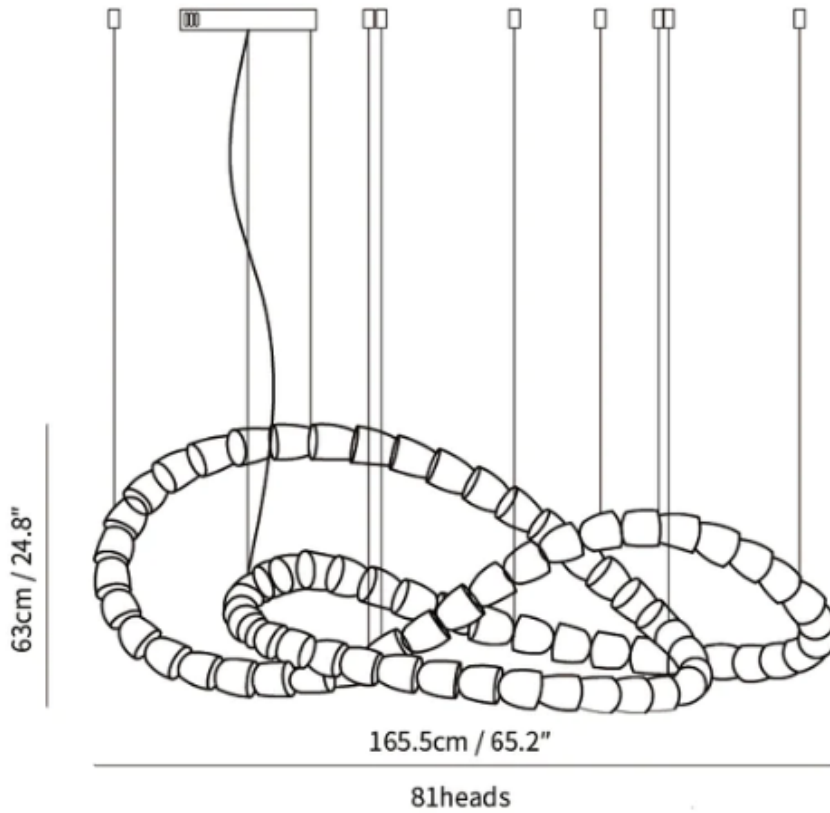

SPECIFICATION SHEET

Style J

SPECIFICATION DETAILS

*For custom options, consult factory for details

Fixture Dimensions	L 65.2" x H 24.8" (81heads)
Light source	Integrated LED
Wattage	~ 5W
Voltage	AC 110-240V
Dimming	Not supported
CRI(Ra)	90+ CRI
Mounting	Hardwired.
LED Rated Life	30000 hours
Color Temperature	Warm Light (3000K), Neutral Light (4000K), Cool Light (6000K)
Control method	Compatible with common wall switches (not included)
Finishes	Clear
Shadow Details	Clear
Material	Acrylic, Iron, Metal, Stainless steel.
Wire Length	The standard length of the cord is 59" (150 cm), the length is adjustable.