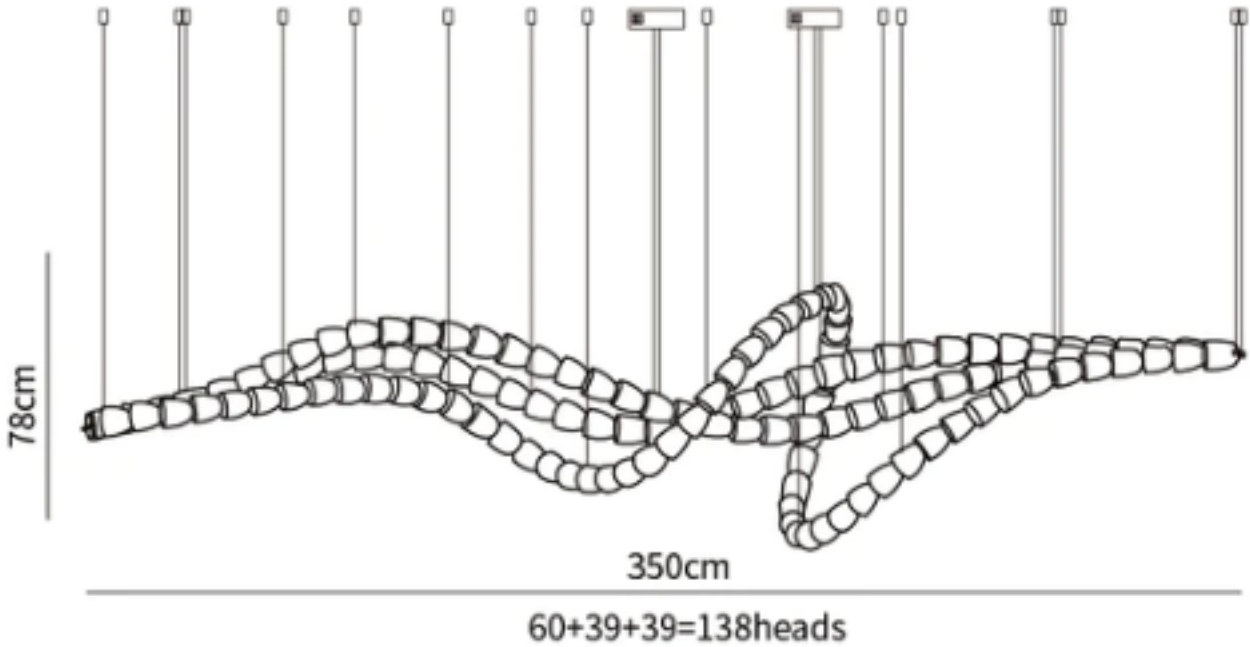

SPECIFICATION SHEET

Style B

SPECIFICATION DETAILS

*For custom options, consult factory for details

Fixture Dimensions	L 78.7" x H 47.2"(186heads)
Light source	Integrated LED
Wattage	~ 5W
Voltage	AC 110-240V
Dimming	Not supported
CRI(Ra)	90+ CRI
Mounting	Hardwired.
LED Rated Life	30000 hours
Color Temperature	Warm Light (3000K), Neutral Light (4000K), Cool Light (6000K)
Control method	Compatible with common wall switches(not included)
Finishes	Clear
Shadow Details	Clear
Material	Acrylic, Iron, Metal, Stainless steel.
Wire Length	The standard length of the cord is 59" (150 cm), the length is adjustable.

SPECIFICATION SHEET

Style C

SPECIFICATION DETAILS

*For custom options, consult factory for details

Fixture Dimensions	L 70.9" x H 22" (100heads)
Light source	Integrated LED
Wattage	~ 5W
Voltage	AC 110-240V
Dimming	Not supported
CRI(Ra)	90+ CRI
Mounting	Hardwired.
LED Rated Life	30000 hours
Color Temperature	Warm Light (3000K), Neutral Light (4000K), Cool Light (6000K)
Control method	Compatible with common wall switches (not included)
Finishes	Clear
Shadow Details	Clear
Material	Acrylic, Iron, Metal, Stainless steel.
Wire Length	The standard length of the cord is 59" (150 cm), the length is adjustable.

SPECIFICATION SHEET

Style D

SPECIFICATION DETAILS

*For custom options, consult factory for details

Fixture Dimensions	L 137.8" x H 30.7" (138heads)
Light source	Integrated LED
Wattage	~ 5W
Voltage	AC 110-240V
Dimming	Not supported
CRI(Ra)	90+ CRI
Mounting	Hardwired.
LED Rated Life	30000 hours
Color Temperature	Warm Light (3000K), Neutral Light (4000K), Cool Light (6000K)
Control method	Compatible with common wall switches(
Finishes	Clear
Shadow Details	Clear
Material	Acrylic, Iron, Metal, Stainless steel.
Wire Length	The standard length of the cord is 59" (150 cm), the length is adjustable.