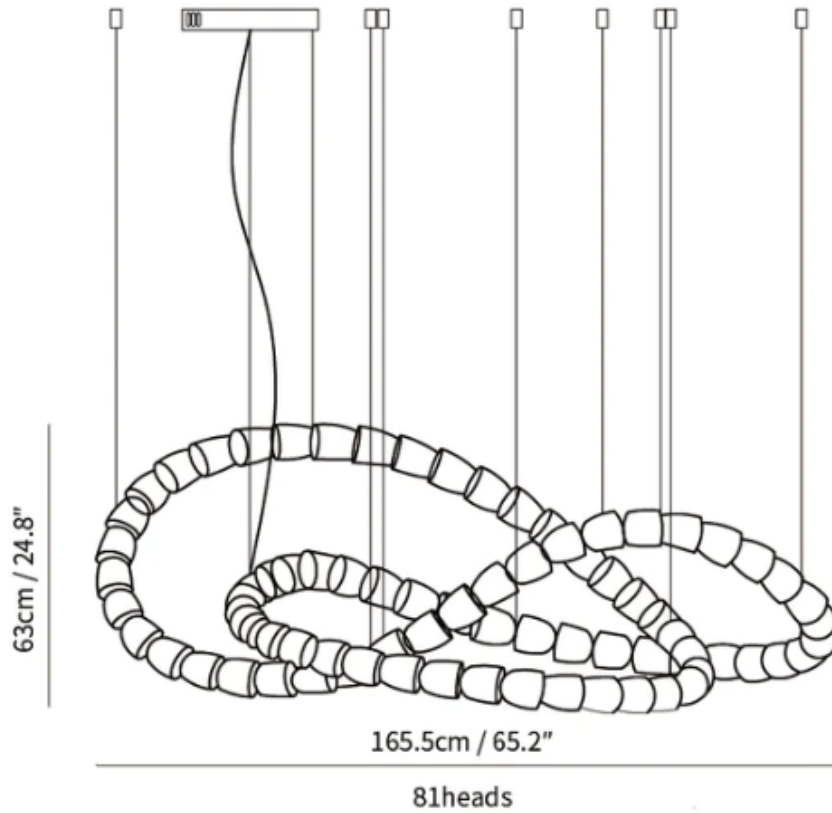

SPECIFICATION SHEET

Style J

SPECIFICATION DETAILS

*For custom options, consult factory for details

Fixture Dimensions	L 65.2" x H 24.8" (81heads)
Light source	Integrated LED
Wattage	~ 5W
Voltage	AC 110-240V
Dimming	Not supported
CRI(Ra)	90+ CRI
Mounting	Hardwired.
LED Rated Life	30000 hours
Color Temperature	Warm Light (3000K), Neutral Light (4000K), Cool Light (6000K)
Control method	Compatible with common wall switches (not included)
Finishes	Clear
Shadow Details	Clear
Material	Acrylic, Iron, Metal, Stainless steel.
Wire Length	The standard length of the cord is 59" (150 cm), the length is adjustable.