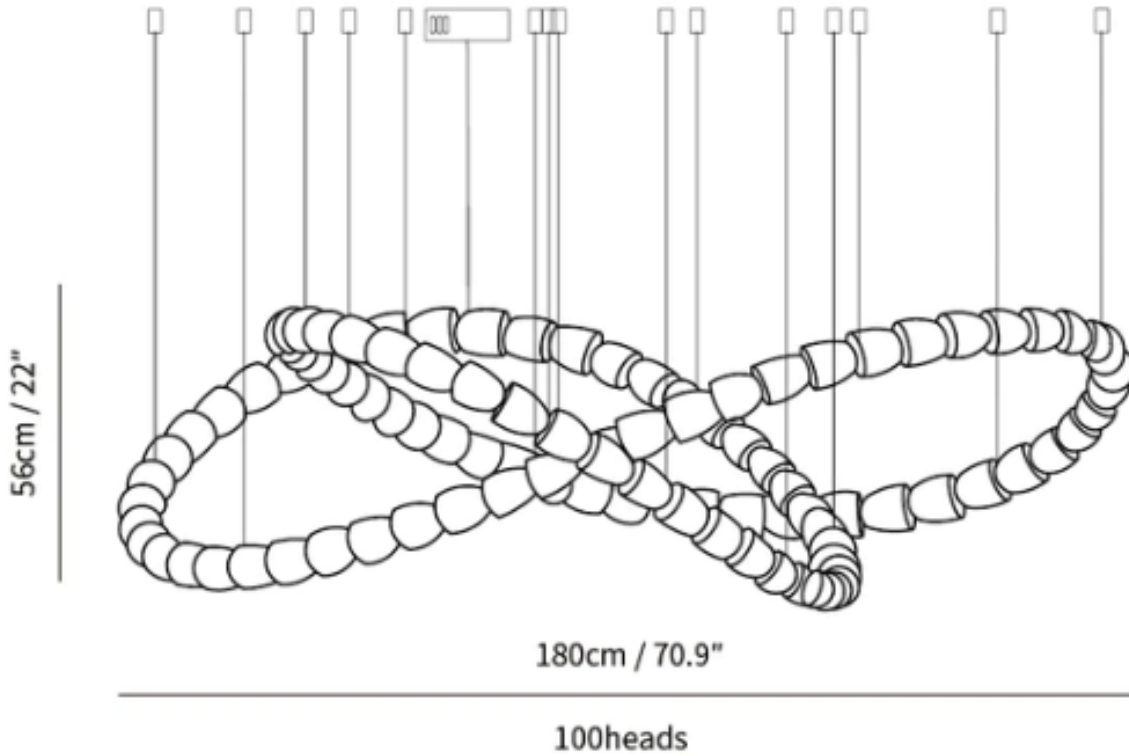

SPECIFICATION SHEET

Style A

15+15=30heads

SPECIFICATION DETAILS

*For custom options, consult factory for details

Fixture Dimensions	L 70.9" x H 59" (30heads)
Light source	Integrated LED
Wattage	~ 5W
Voltage	AC 110-240V
Dimming	Not supported
CRI(Ra)	90+ CRI
Mounting	Hardwired.
LED Rated Life	30000 hours
Color Temperature	Warm Light (3000K), Neutral Light (4000K), Cool Light (6000K)
Control method	Compatible with common wall switches (not included)
Finishes	Clear
Shadow Details	Clear
Material	Acrylic, Iron, Metal, Stainless steel.
Wire Length	The standard length of the cord is 59" (150 cm), the length is adjustable.

SPECIFICATION SHEET

Style B

SPECIFICATION DETAILS

*For custom options, consult factory for details

Fixture Dimensions	L 78.7" x H 47.2"(186heads)
Light source	Integrated LED
Wattage	~ 5W
Voltage	AC 110-240V
Dimming	Not supported
CRI(Ra)	90+ CRI
Mounting	Hardwired.
LED Rated Life	30000 hours
Color Temperature	Warm Light (3000K), Neutral Light (4000K), Cool Light (6000K)
Control method	Compatible with common wall switches(not included)
Finishes	Clear
Shadow Details	Clear
Material	Acrylic, Iron, Metal, Stainless steel.
Wire Length	The standard length of the cord is 59" (150 cm), the length is adjustable.

SPECIFICATION SHEET

Style C

SPECIFICATION DETAILS

*For custom options, consult factory for details

Fixture Dimensions	L 70.9" x H 22" (100heads)
Light source	Integrated LED
Wattage	~ 5W
Voltage	AC 110-240V
Dimming	Not supported
CRI(Ra)	90+ CRI
Mounting	Hardwired.
LED Rated Life	30000 hours
Color Temperature	Warm Light (3000K), Neutral Light (4000K), Cool Light (6000K)
Control method	Compatible with common wall switches (not included)
Finishes	Clear
Shadow Details	Clear
Material	Acrylic, Iron, Metal, Stainless steel.
Wire Length	The standard length of the cord is 59" (150 cm), the length is adjustable.