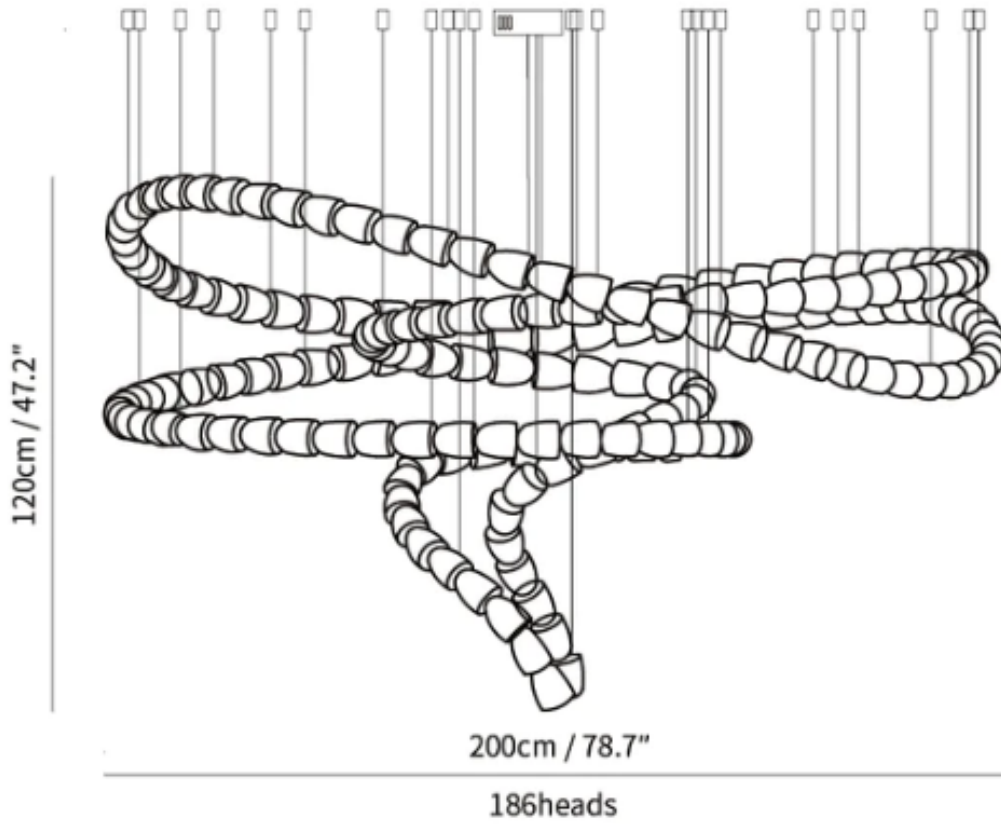

SPECIFICATION SHEET

Style A

15+15=30heads

SPECIFICATION DETAILS

*For custom options, consult factory for details

Fixture Dimensions	L 70.9" x H 59" (30heads)
Light source	Integrated LED
Wattage	~ 5W
Voltage	AC 110-240V
Dimming	Not supported
CRI(Ra)	90+ CRI
Mounting	Hardwired.
LED Rated Life	30000 hours
Color Temperature	Warm Light (3000K), Neutral Light (4000K), Cool Light (6000K)
Control method	Compatible with common wall switches (not included)
Finishes	Clear
Shadow Details	Clear
Material	Acrylic, Iron, Metal, Stainless steel.
Wire Length	The standard length of the cord is 59" (150 cm), the length is adjustable.

SPECIFICATION SHEET

Style B

SPECIFICATION DETAILS

*For custom options, consult factory for details

Fixture Dimensions	L 78.7" x H 47.2"(186heads)
Light source	Integrated LED
Wattage	~ 5W
Voltage	AC 110-240V
Dimming	Not supported
CRI(Ra)	90+ CRI
Mounting	Hardwired.
LED Rated Life	30000 hours
Color Temperature	Warm Light (3000K), Neutral Light (4000K), Cool Light (6000K)
Control method	Compatible with common wall switches(not included)
Finishes	Clear
Shadow Details	Clear
Material	Acrylic, Iron, Metal, Stainless steel.
Wire Length	The standard length of the cord is 59" (150 cm), the length is adjustable.

SPECIFICATION SHEET

Style C

SPECIFICATION DETAILS

*For custom options, consult factory for details

Fixture Dimensions	L 70.9" x H 22" (100heads)
Light source	Integrated LED
Wattage	~ 5W
Voltage	AC 110-240V
Dimming	Not supported
CRI(Ra)	90+ CRI
Mounting	Hardwired.
LED Rated Life	30000 hours
Color Temperature	Warm Light (3000K), Neutral Light (4000K), Cool Light (6000K)
Control method	Compatible with common wall switches (not included)
Finishes	Clear
Shadow Details	Clear
Material	Acrylic, Iron, Metal, Stainless steel.
Wire Length	The standard length of the cord is 59" (150 cm), the length is adjustable.