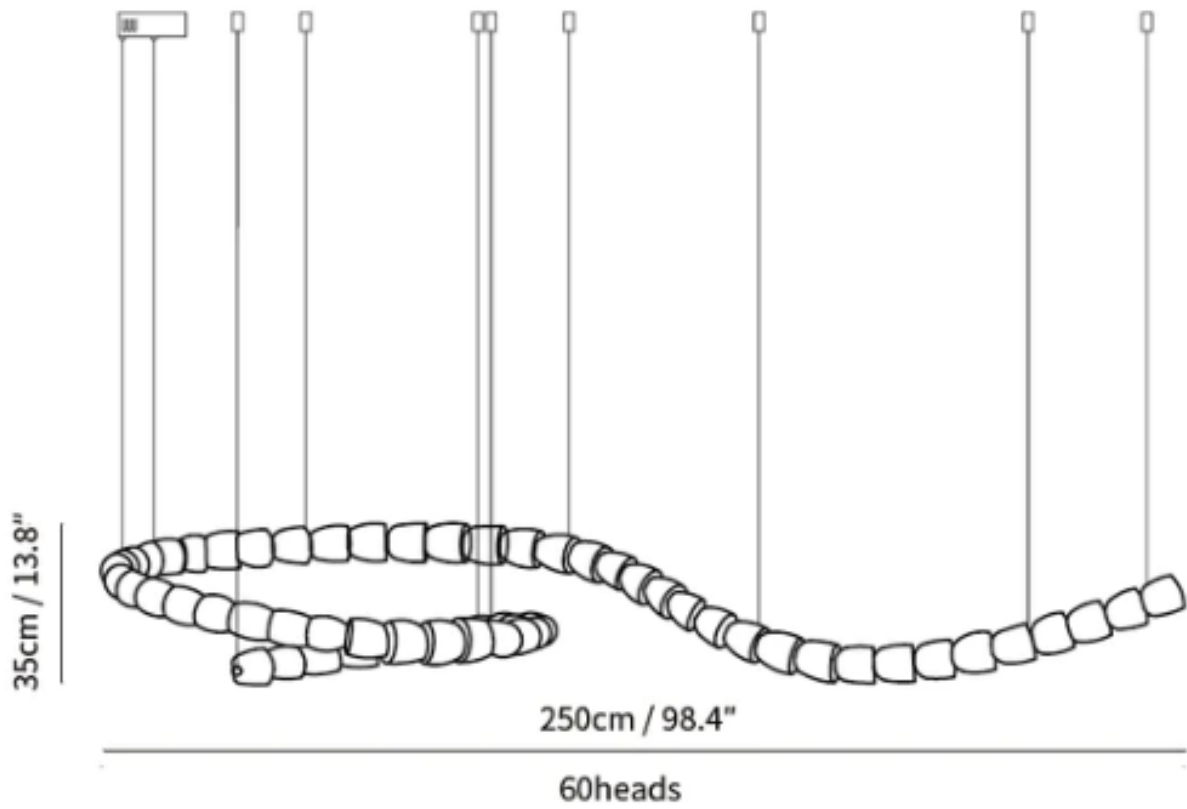

SPECIFICATION SHEET

Style G

SPECIFICATION DETAILS

*For custom options, consult factory for details

Fixture Dimensions	L 59" x H 177.2" (249heads)
Light source	Integrated LED
Wattage	~ 5W
Voltage	AC 110-240V
Dimming	Not supported
CRI(Ra)	90+ CRI
Mounting	Hardwired.
LED Rated Life	30000 hours
Color Temperature	Warm Light (3000K), Neutral Light (4000K), Cool Light (6000K)
Control method	Compatible with common wall switches(not included)
Finishes	Clear
Shadow Details	Clear
Material	Acrylic, Iron, Metal, Stainless steel.
Wire Length	NO

SPECIFICATION SHEET

Style H

SPECIFICATION DETAILS

*For custom options, consult factory for details

Fixture Dimensions	L 63" x H 25" (55heads)
Light source	Integrated LED
Wattage	~ 5W
Voltage	AC 110-240V
Dimming	Not supported
CRI(Ra)	90+ CRI
Mounting	Hardwired.
LED Rated Life	30000 hours
Color Temperature	Warm Light (3000K), Neutral Light (4000K), Cool Light (6000K)
Control method	Compatible with common wall switches(not included)
Finishes	Clear
Shadow Details	Clear
Material	Acrylic, Iron, Metal, Stainless steel.
Wire Length	The standard length of the cord is 59" (150 cm), the length is adjustable.

SPECIFICATION SHEET

Style I

SPECIFICATION DETAILS

*For custom options, consult factory for details

Fixture Dimmensions	L 98.4" x H 13.8" (60heads)
Light source	Integrated LED
Wattage	~ 5W
Voltage	AC 110-240V
Dimming	Not supported
CRI(Ra)	90+ CRI
Mounting	Hardwired.
LED Rated Life	30000 hours
Color Temperature	Warm Light (3000K), Neutral Light (4000K), Cool Light (6000K)
Control method	Compatible with common wall switches(
Finishes	Clear
Shadow Details	Clear
Material	Acrylic, Iron, Metal, Stainless steel.
Wire Length	The standard length of the cord is 59" (150 cm), the length is adjustable.