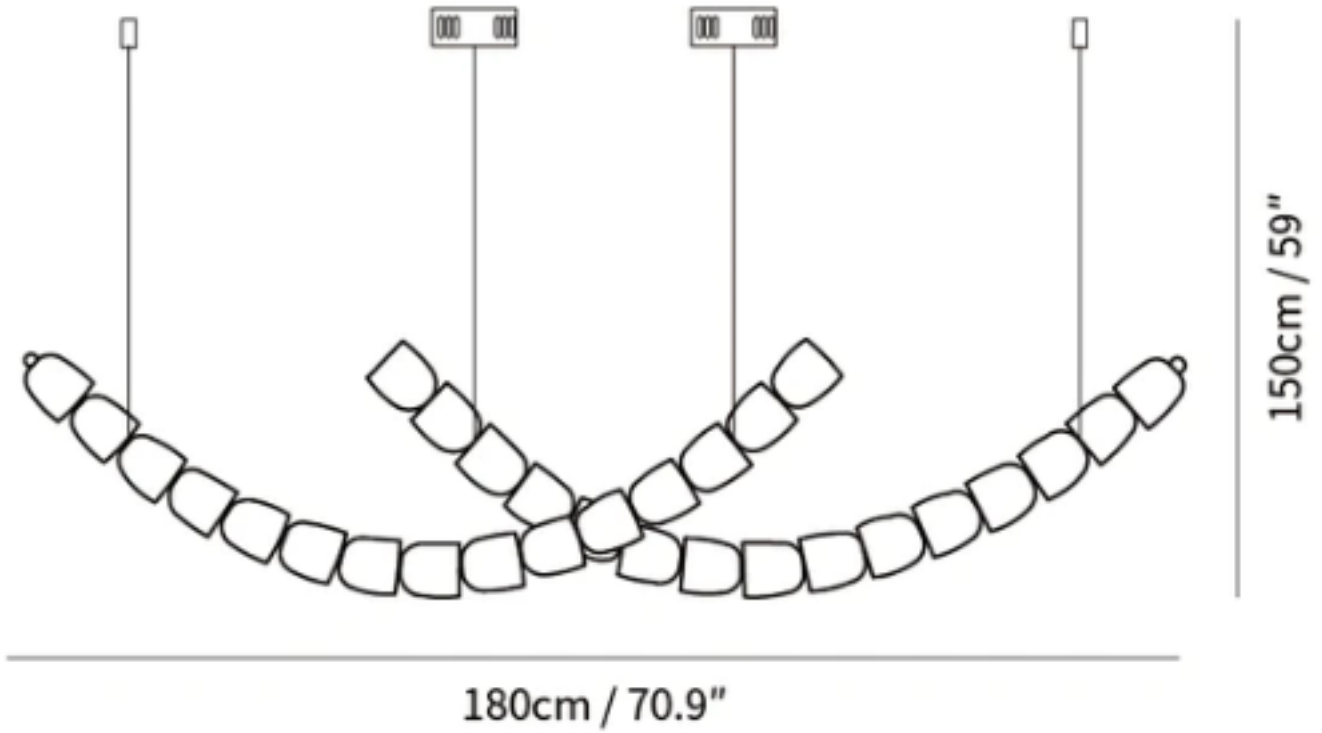

SPECIFICATION SHEET

Style A

15+15=30heads

SPECIFICATION DETAILS

*For custom options, consult factory for details

Fixture Dimensions	L 70.9" x H 59" (30heads)
Light source	Integrated LED
Wattage	~ 5W
Voltage	AC 110-240V
Dimming	Not supported
CRI(Ra)	90+ CRI
Mounting	Hardwired.
LED Rated Life	30000 hours
Color Temperature	Warm Light (3000K), Neutral Light (4000K), Cool Light (6000K)
Control method	Compatible with common wall switches (not included)
Finishes	Clear
Shadow Details	Clear
Material	Acrylic, Iron, Metal, Stainless steel.
Wire Length	The standard length of the cord is 59" (150 cm), the length is adjustable.

SPECIFICATION SHEET

Style B

SPECIFICATION DETAILS

*For custom options, consult factory for details

Fixture Dimensions	L 78.7" x H 47.2"(186heads)
Light source	Integrated LED
Wattage	~ 5W
Voltage	AC 110-240V
Dimming	Not supported
CRI(Ra)	90+ CRI
Mounting	Hardwired.
LED Rated Life	30000 hours
Color Temperature	Warm Light (3000K), Neutral Light (4000K), Cool Light (6000K)
Control method	Compatible with common wall switches(not included)
Finishes	Clear
Shadow Details	Clear
Material	Acrylic, Iron, Metal, Stainless steel.
Wire Length	The standard length of the cord is 59" (150 cm), the length is adjustable.

SPECIFICATION SHEET

Style C

SPECIFICATION DETAILS

*For custom options, consult factory for details

Fixture Dimensions	L 70.9" x H 22" (100heads)
Light source	Integrated LED
Wattage	~ 5W
Voltage	AC 110-240V
Dimming	Not supported
CRI(Ra)	90+ CRI
Mounting	Hardwired.
LED Rated Life	30000 hours
Color Temperature	Warm Light (3000K), Neutral Light (4000K), Cool Light (6000K)
Control method	Compatible with common wall switches (not included)
Finishes	Clear
Shadow Details	Clear
Material	Acrylic, Iron, Metal, Stainless steel.
Wire Length	The standard length of the cord is 59" (150 cm), the length is adjustable.