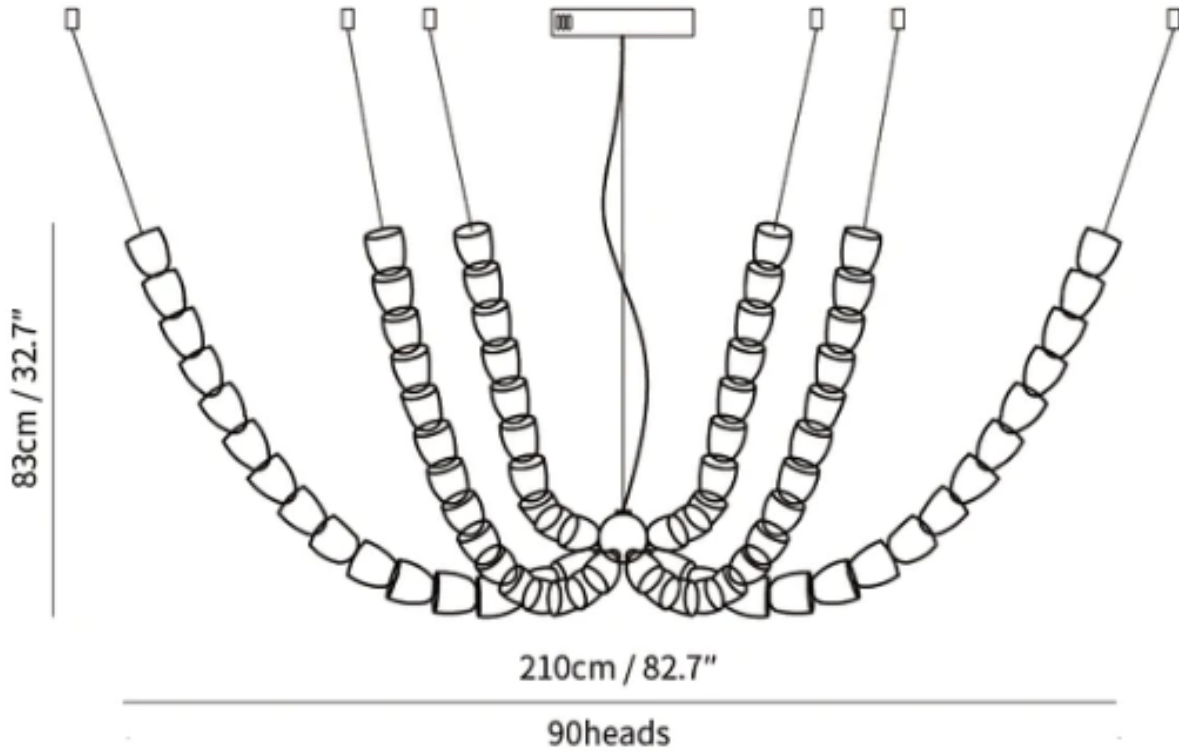

SPECIFICATION SHEET

Style K

SPECIFICATION DETAILS

*For custom options, consult factory for details

Fixture Dimensions	L 82.7" x H 32.7"(90heads)
Light source	Integrated LED
Wattage	~ 5W
Voltage	AC 110-240V
Dimming	Not supported
CRI(Ra)	90+ CRI
Mounting	Hardwired.
LED Rated Life	30000 hours
Color Temperature	Warm Light (3000K), Neutral Light (4000K), Cool Light (6000K)
Control method	Compatible with common wall switches (not included)
Finishes	Clear
Shadow Details	Clear
Material	Acrylic, Iron, Metal, Stainless steel.
Wire Length	The standard length of the cord is 59" (150 cm), the length is adjustable.