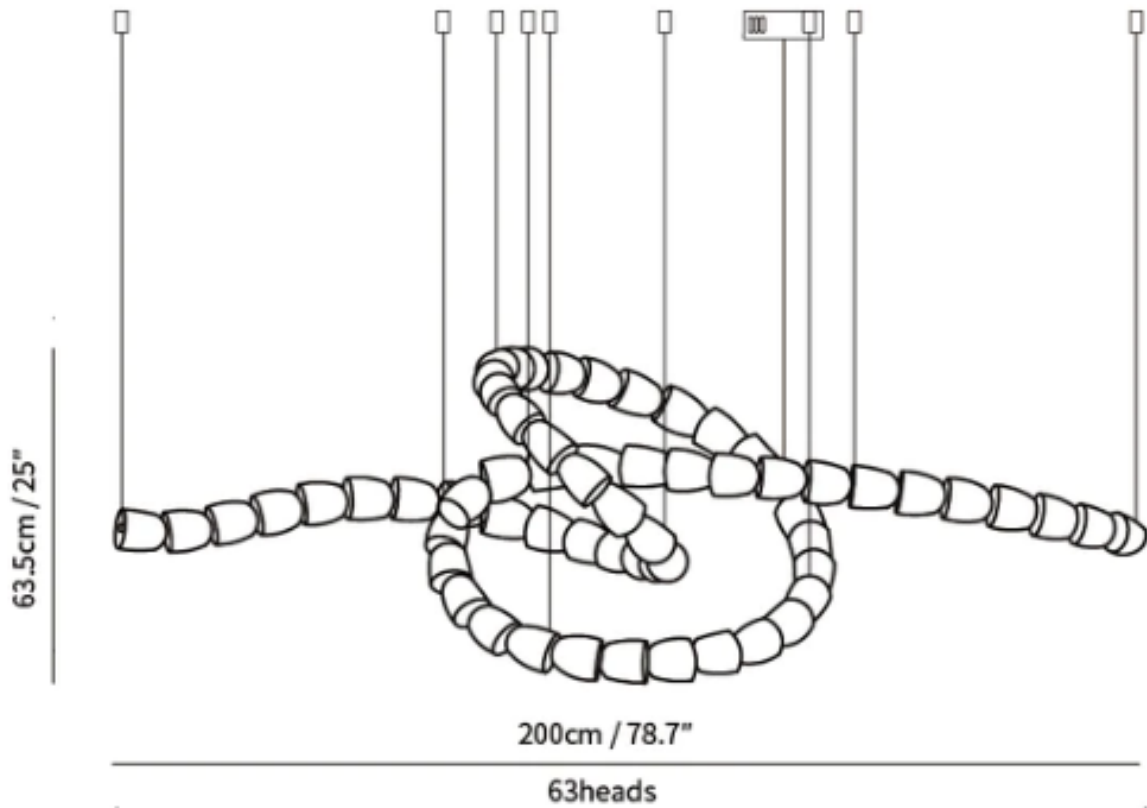

SPECIFICATION SHEET

Style C

SPECIFICATION DETAILS

*For custom options, consult factory for details

Fixture Dimensions	L 70.9" x H 22" (100heads)
Light source	Integrated LED
Wattage	~ 5W
Voltage	AC 110-240V
Dimming	Not supported
CRI(Ra)	90+ CRI
Mounting	Hardwired.
LED Rated Life	30000 hours
Color Temperature	Warm Light (3000K), Neutral Light (4000K), Cool Light (6000K)
Control method	Compatible with common wall switches (not included)
Finishes	Clear
Shadow Details	Clear
Material	Acrylic, Iron, Metal, Stainless steel.
Wire Length	The standard length of the cord is 59" (150 cm), the length is adjustable.

SPECIFICATION SHEET

Style D

SPECIFICATION DETAILS

*For custom options, consult factory for details

Fixture Dimensions	L 137.8" x H 30.7" (138heads)
Light source	Integrated LED
Wattage	~ 5W
Voltage	AC 110-240V
Dimming	Not supported
CRI(Ra)	90+ CRI
Mounting	Hardwired.
LED Rated Life	30000 hours
Color Temperature	Warm Light (3000K), Neutral Light (4000K), Cool Light (6000K)
Control method	Compatible with common wall switches(
Finishes	Clear
Shadow Details	Clear
Material	Acrylic, Iron, Metal, Stainless steel.
Wire Length	The standard length of the cord is 59" (150 cm), the length is adjustable.

SPECIFICATION SHEET

Style E

SPECIFICATION DETAILS

*For custom options, consult factory for details

Fixture Dimensions	L 78.7" x H 25" (63heads)
Light source	Integrated LED
Wattage	~ 5W
Voltage	AC 110-240V
Dimming	Not supported
CRI(Ra)	90+ CRI
Mounting	Hardwired.
LED Rated Life	30000 hours
Color Temperature	Warm Light (3000K), Neutral Light (4000K), Cool Light (6000K)
Control method	Compatible with common wall switches(not included)
Finishes	Clear
Shadow Details	Clear
Material	Acrylic, Iron, Metal, Stainless steel.
Wire Length	The standard length of the cord is 59" (150 cm), the length is adjustable.