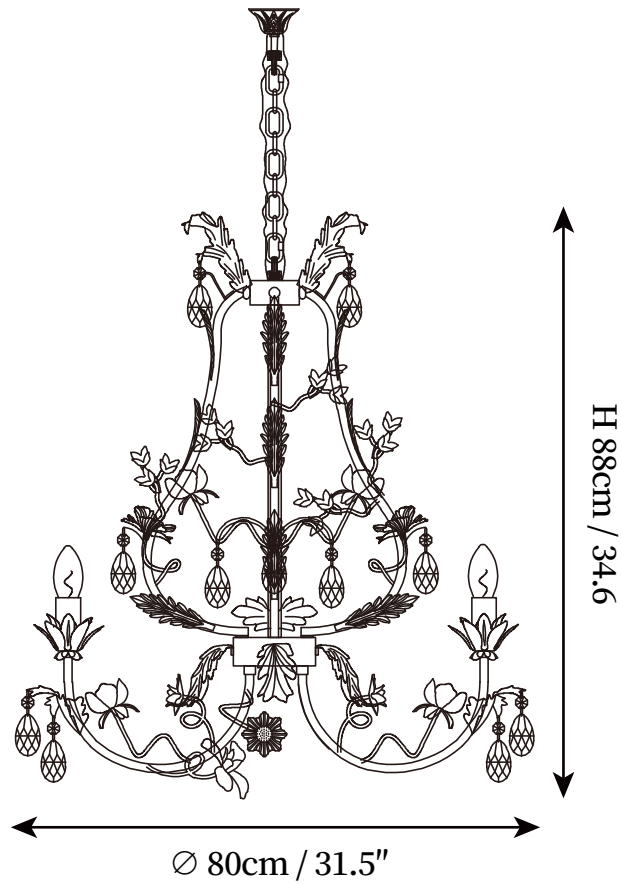

SPECIFICATION SHEET

SPECIFICATION DETAILS

*For custom options, consult factory for details

Fixture Dimensions	D 23.6" x H 27.6", D 31.5" x H 34.6"
Light source	E26 or E27. (bulb not included)
Wattage	MAX 40W incandescent bulb or LED equivalent.
Voltage	AC 110-240V
Mounting	Hardwired.
Dimming	Compatible with dimmable bulbs (bulb not included)
Control method	Compatible with common wall switches (not included)
Finishes	Gold, Green, Red.
Shade Details	Clear.
Material	Metal, Crystal.
Rod Length	Suspension chain length 30cm / 11.8", and can be spliced as needed.
