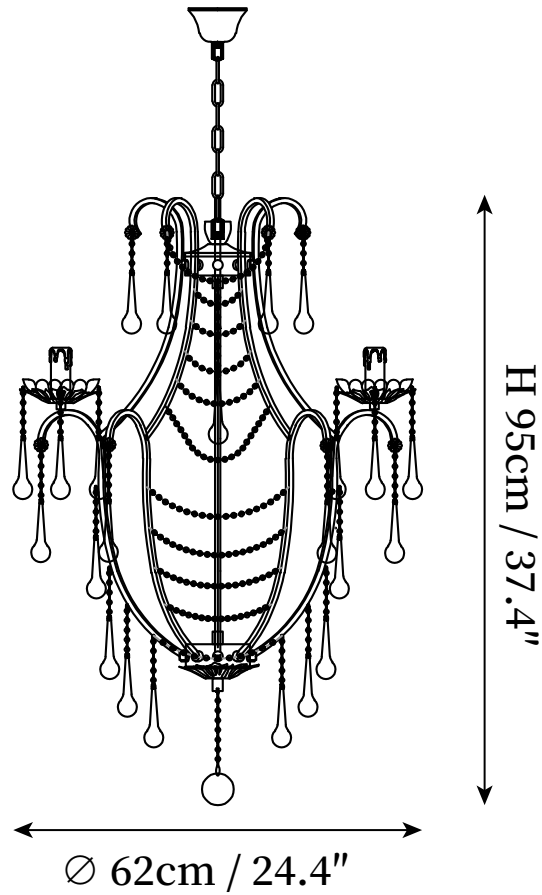

# SPECIFICATION SHEET

---

## SPECIFICATION DETAILS

\*For custom options, consult factory for details

<b>Fixture Dimensions</b>	D 24.4" x H 37.4", D 30.7" x H 45.7"
<b>Light source</b>	G9. (bulb not included)
<b>Wattage</b>	~ 5W incandescent bulb or LED equivalent.
<b>Voltage</b>	AC 110-240V
<b>Mounting</b>	Hardwired.
<b>Dimming</b>	Compatible with dimmable bulbs (bulb not included)
<b>Control method</b>	Compatible with common wall switches (not included)
<b>Finishes</b>	Gold, Clear.
<b>Shade Details</b>	Clear.
<b>Material</b>	Metal, Crystal.
<b>Rod Length</b>	Suspension chain length 50cm / 19.7", and can be spliced as needed.