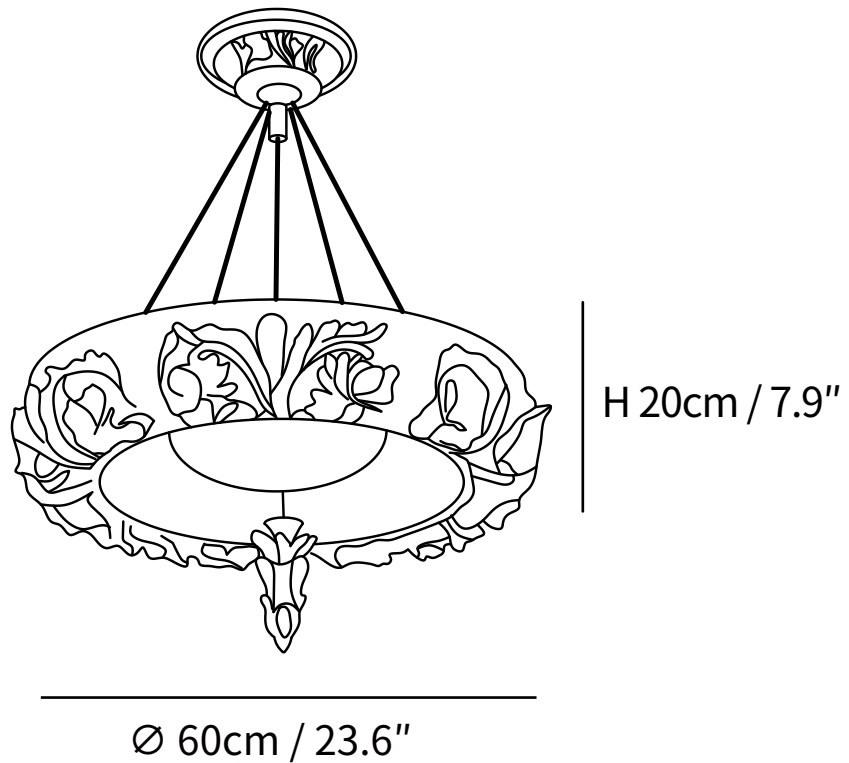

## SPECIFICATION DETAILS

\*For custom options, consult factory for details

<b>Fixture Dimensions</b>	Ø 23.6" x H 7.9"
<b>Light source</b>	Integrated LED
<b>Wattage</b>	~5 W
<b>Voltage</b>	AC 110-240V
<b>Color Temperature</b>	3000K
<b>CRI(Ra)</b>	80CRI
<b>Mounting</b>	Ceiling
<b>Driver Required</b>	Yes
<b>Optional Color Temps</b>	Warm Light (3000K), Neutral Light (4500K), Cool Light (6000K)
<b>LED Rated Life</b>	30000 hours
<b>Dimming</b>	Dimming is not supported
<b>Finishes</b>	White.
<b>Shade Details</b>	White.
<b>Material</b>	Plaster, Acrylic, Metal.
<b>Wire Length</b>	59"
<b>Wire Type</b>	Black Coaxial Wire

## SPECIFICATION DETAILS

\*For custom options, consult factory for details

<b>Fixture Dimensions</b>	Ø 31.5" x H 7.9"
<b>Light source</b>	Integrated LED
<b>Wattage</b>	~5 W
<b>Voltage</b>	AC 110-240V
<b>Color Temperature</b>	3000K
<b>CRI(Ra)</b>	80CRI
<b>Mounting</b>	Ceiling
<b>Driver Required</b>	Yes
<b>Optional Color Temps</b>	Warm Light (3000K), Neutral Light (4500K), Cool Light (6000K)
<b>LED Rated Life</b>	30000 hours
<b>Dimming</b>	Dimming is not supported
<b>Finishes</b>	White.
<b>Shade Details</b>	White.
<b>Material</b>	Plaster, Acrylic, Metal.
<b>Wire Length</b>	59"
<b>Wire Type</b>	Black Coaxial Wire