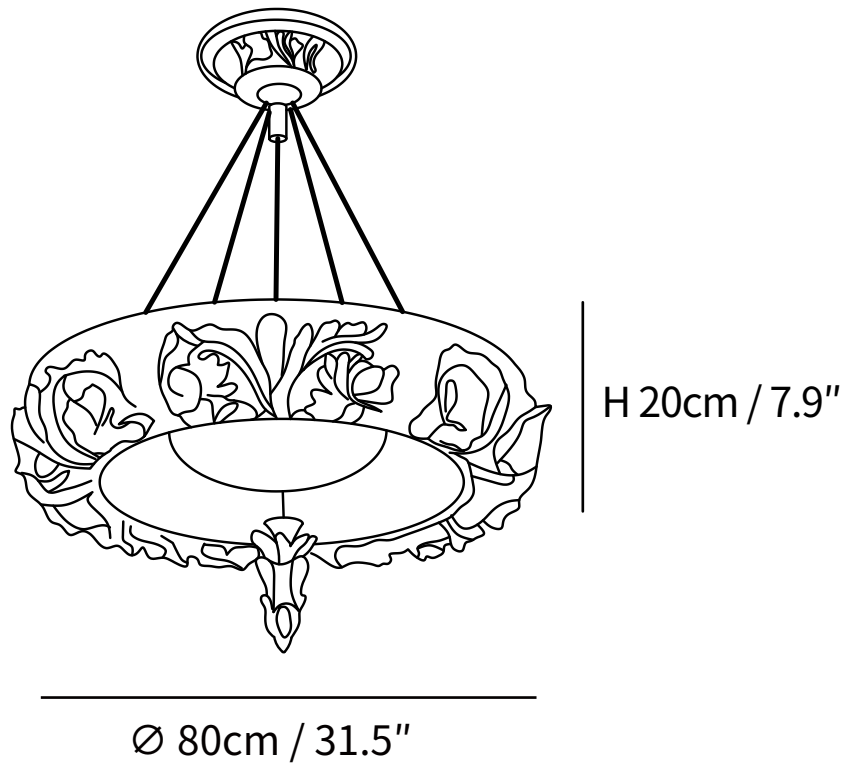

## SPECIFICATION DETAILS

\*For custom options, consult factory for details

<b>Fixture Dimensions</b>	Ø 23.6" x H 7.9"
<b>Light source</b>	Integrated LED
<b>Wattage</b>	~5 W
<b>Voltage</b>	AC 110-240V
<b>Color Temperature</b>	3000K
<b>CRI(Ra)</b>	80CRI
<b>Mounting</b>	Ceiling
<b>Driver Required</b>	Yes
<b>Optional Color Temps</b>	Warm Light (3000K), Neutral Light (4500K), Cool Light (6000K)
<b>LED Rated Life</b>	30000 hours
<b>Dimming</b>	Dimming is not supported
<b>Finishes</b>	White.
<b>Shade Details</b>	White.
<b>Material</b>	Plaster, Acrylic, Metal.
<b>Wire Length</b>	59"
<b>Wire Type</b>	Black Coaxial Wire

## SPECIFICATION DETAILS

\*For custom options, consult factory for details

<b>Fixture Dimensions</b>	Ø 31.5" x H 7.9"
<b>Light source</b>	Integrated LED
<b>Wattage</b>	~5 W
<b>Voltage</b>	AC 110-240V
<b>Color Temperature</b>	3000K
<b>CRI(Ra)</b>	80CRI
<b>Mounting</b>	Ceiling
<b>Driver Required</b>	Yes
<b>Optional Color Temps</b>	Warm Light (3000K), Neutral Light (4500K), Cool Light (6000K)
<b>LED Rated Life</b>	30000 hours
<b>Dimming</b>	Dimming is not supported
<b>Finishes</b>	White.
<b>Shade Details</b>	White.
<b>Material</b>	Plaster, Acrylic, Metal.
<b>Wire Length</b>	59"
<b>Wire Type</b>	Black Coaxial Wire