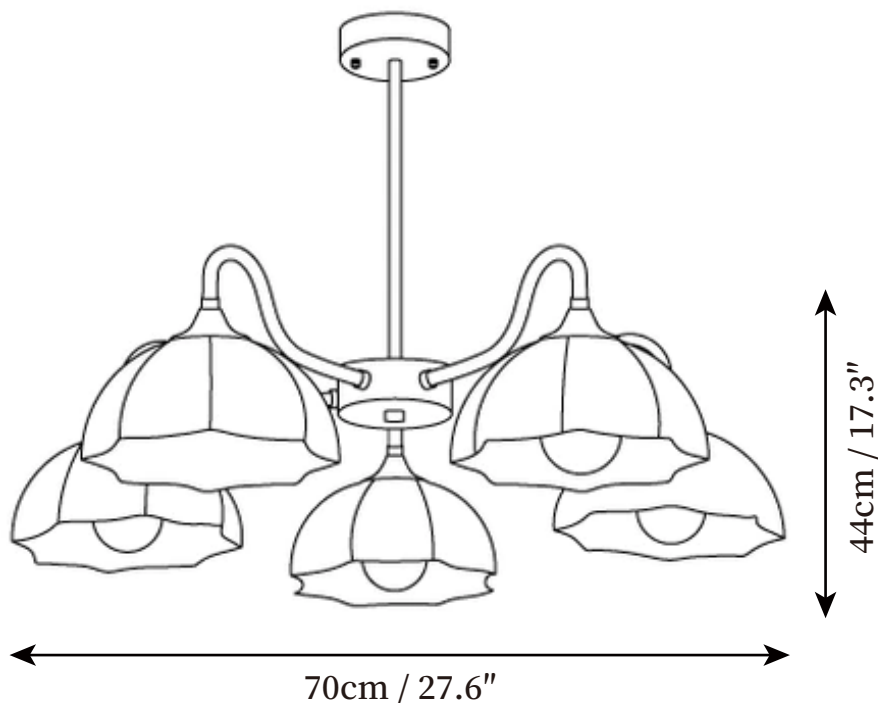

SPECIFICATION SHEET

SPECIFICATION DETAILS

*For custom options, consult factory for details

Fixture Dimensions	D 25.6" x H 17.3"
Light source	E26 or E27. (bulb not included)
Wattage	MAX 40W incandescent bulb or LED equivalent.
Voltage	AC 110-240V
Mounting	Hardwired.
Dimming	Compatible with dimmable bulbs (bulb not included)
Control method	Compatible with common wall switches (not included)
Finishes	Brass
Shade Details	White.
Material	Brass, Glass.
Rod Length	Suspension rod length 50cm / 19.7", and can be spliced as needed.

SPECIFICATION SHEET

SPECIFICATION DETAILS

*For custom options, consult factory for details

Fixture Dimensions	D 27.6" x H 17.3"
Light source	E26 or E27. (bulb not included)
Wattage	MAX 40W incandescent bulb or LED equivalent.
Voltage	AC 110-240V
Mounting	Hardwired.
Dimming	Compatible with dimmable bulbs (bulb not included)
Control method	Compatible with common wall switches (not included)
Finishes	Brass
Shade Details	White.
Material	Brass, Glass.
Rod Length	Suspension rod length 50cm / 19.7", and can be spliced as needed.

SPECIFICATION SHEET

SPECIFICATION DETAILS

*For custom options, consult factory for details

Fixture Dimensions	D 33.9" x H 17.3"
Light source	E26 or E27. (bulb not included)
Wattage	MAX 40W incandescent bulb or LED equivalent.
Voltage	AC 110-240V
Mounting	Hardwired.
Dimming	Compatible with dimmable bulbs (bulb not included)
Control method	Compatible with common wall switches (not included)
Finishes	Brass
Shade Details	White.
Material	Brass, Glass.
Rod Length	Suspension rod length 50cm / 19.7", and can be spliced as needed.