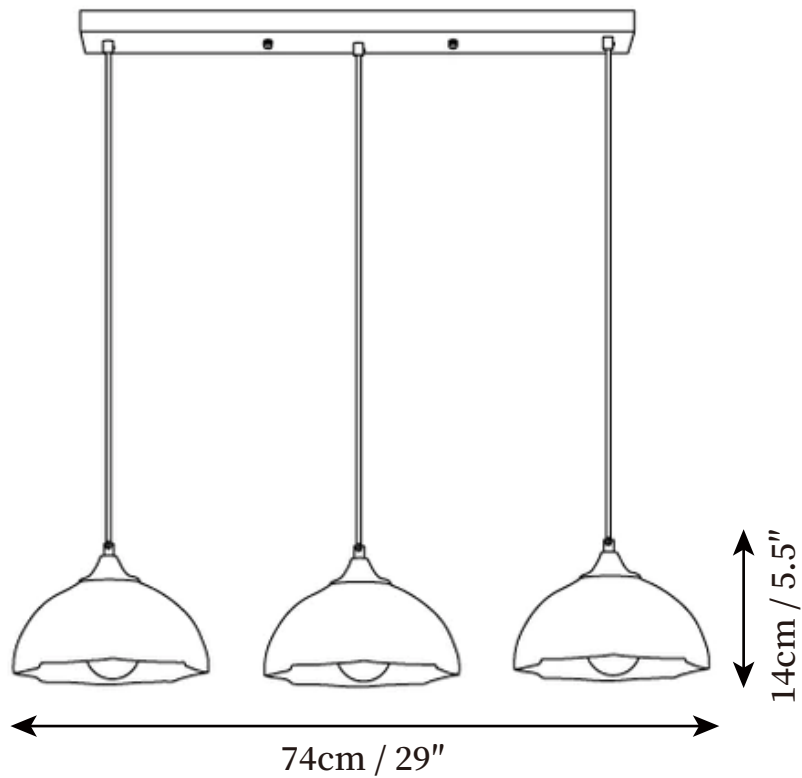

SPECIFICATION SHEET

SPECIFICATION DETAILS

*For custom options, consult factory for details

Fixture Dimensions	L 29" x W 7.9" x H 5.5"
Light source	E26 or E27. (bulb not included)
Wattage	MAX 40W incandescent bulb or LED equivalent.
Voltage	AC 110-240V
Mounting	Hardwired.
Dimming	Compatible with dimmable bulbs (bulb not included)
Control method	Compatible with common wall switches(not included)
Finishes	Brass
Shade Details	White.
Material	Brass, Glass.
Rod Length	The standard length of the cord is 59" (150 cm), the length is adjustable.