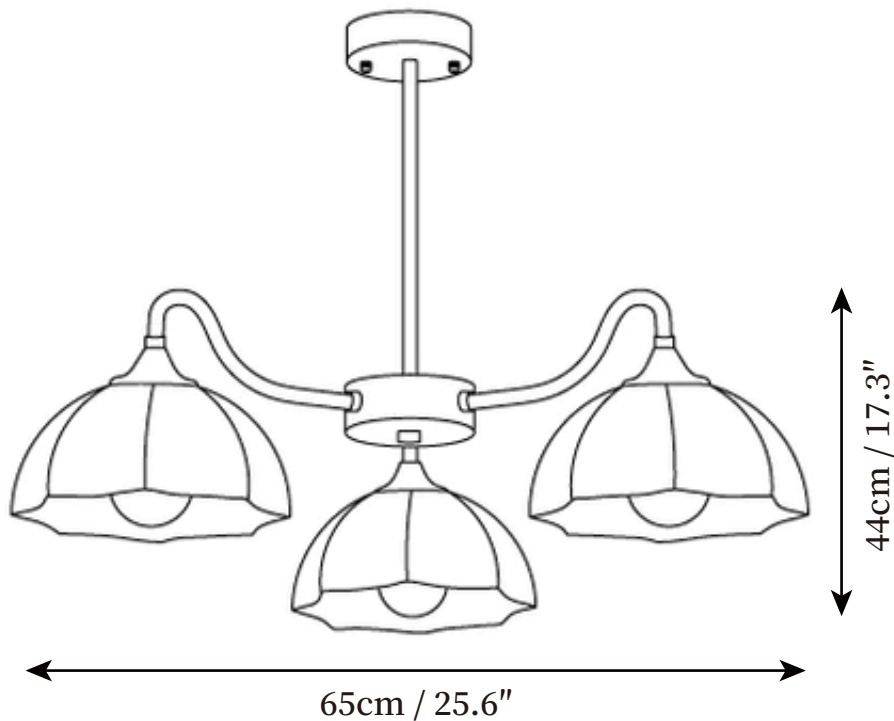

SPECIFICATION SHEET

SPECIFICATION DETAILS

*For custom options, consult factory for details

Fixture Dimensions	D 25.6" x H 17.3"
Light source	E26 or E27. (bulb not included)
Wattage	MAX 40W incandescent bulb or LED equivalent.
Voltage	AC 110-240V
Mounting	Hardwired.
Dimming	Compatible with dimmable bulbs (bulb not included)
Control method	Compatible with common wall switches (not included)
Finishes	Brass
Shade Details	White.
Material	Brass, Glass.
Rod Length	Suspension rod length 50cm / 19.7", and can be spliced as needed.

SPECIFICATION SHEET

SPECIFICATION DETAILS

*For custom options, consult factory for details

Fixture Dimensions	D 27.6" x H 17.3"
Light source	E26 or E27. (bulb not included)
Wattage	MAX 40W incandescent bulb or LED equivalent.
Voltage	AC 110-240V
Mounting	Hardwired.
Dimming	Compatible with dimmable bulbs (bulb not included)
Control method	Compatible with common wall switches (not included)
Finishes	Brass
Shade Details	White.
Material	Brass, Glass.
Rod Length	Suspension rod length 50cm / 19.7", and can be spliced as needed.

SPECIFICATION SHEET

SPECIFICATION DETAILS

*For custom options, consult factory for details

Fixture Dimensions	D 33.9" x H 17.3"
Light source	E26 or E27. (bulb not included)
Wattage	MAX 40W incandescent bulb or LED equivalent.
Voltage	AC 110-240V
Mounting	Hardwired.
Dimming	Compatible with dimmable bulbs (bulb not included)
Control method	Compatible with common wall switches (not included)
Finishes	Brass
Shade Details	White.
Material	Brass, Glass.
Rod Length	Suspension rod length 50cm / 19.7", and can be spliced as needed.