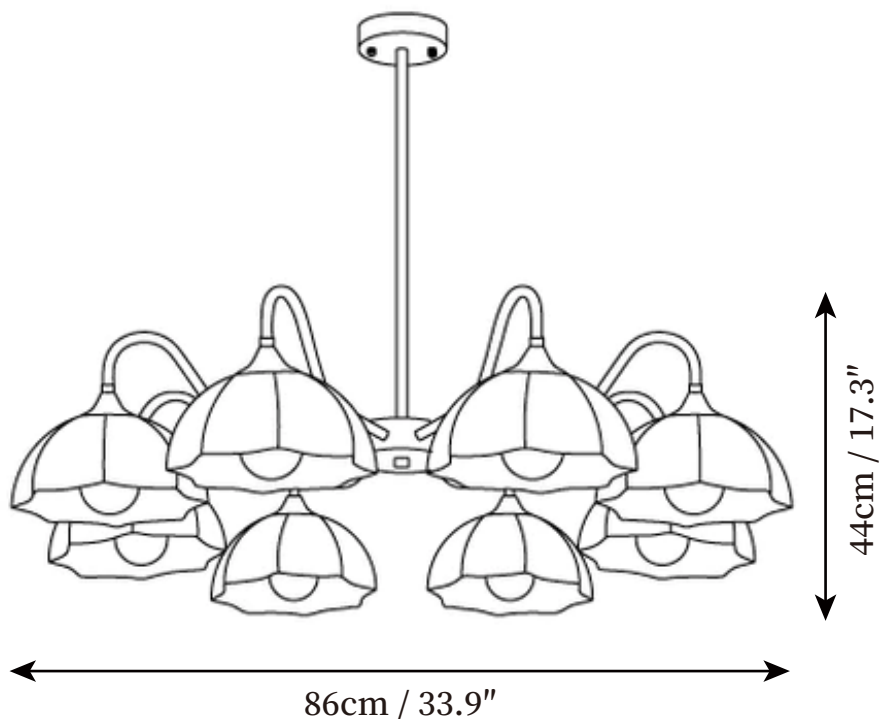

SPECIFICATION SHEET

SPECIFICATION DETAILS

*For custom options, consult factory for details

Fixture Dimensions	D 25.6" x H 17.3"
Light source	E26 or E27. (bulb not included)
Wattage	MAX 40W incandescent bulb or LED equivalent.
Voltage	AC 110-240V
Mounting	Hardwired.
Dimming	Compatible with dimmable bulbs (bulb not included)
Control method	Compatible with common wall switches (not included)
Finishes	Brass
Shade Details	White.
Material	Brass, Glass.
Rod Length	Suspension rod length 50cm / 19.7", and can be spliced as needed.

SPECIFICATION SHEET

SPECIFICATION DETAILS

*For custom options, consult factory for details

Fixture Dimensions	D 27.6" x H 17.3"
Light source	E26 or E27. (bulb not included)
Wattage	MAX 40W incandescent bulb or LED equivalent.
Voltage	AC 110-240V
Mounting	Hardwired.
Dimming	Compatible with dimmable bulbs (bulb not included)
Control method	Compatible with common wall switches (not included)
Finishes	Brass
Shade Details	White.
Material	Brass, Glass.
Rod Length	Suspension rod length 50cm / 19.7", and can be spliced as needed.

SPECIFICATION SHEET

SPECIFICATION DETAILS

*For custom options, consult factory for details

Fixture Dimensions	D 33.9" x H 17.3"
Light source	E26 or E27. (bulb not included)
Wattage	MAX 40W incandescent bulb or LED equivalent.
Voltage	AC 110-240V
Mounting	Hardwired.
Dimming	Compatible with dimmable bulbs (bulb not included)
Control method	Compatible with common wall switches (not included)
Finishes	Brass
Shade Details	White.
Material	Brass, Glass.
Rod Length	Suspension rod length 50cm / 19.7", and can be spliced as needed.