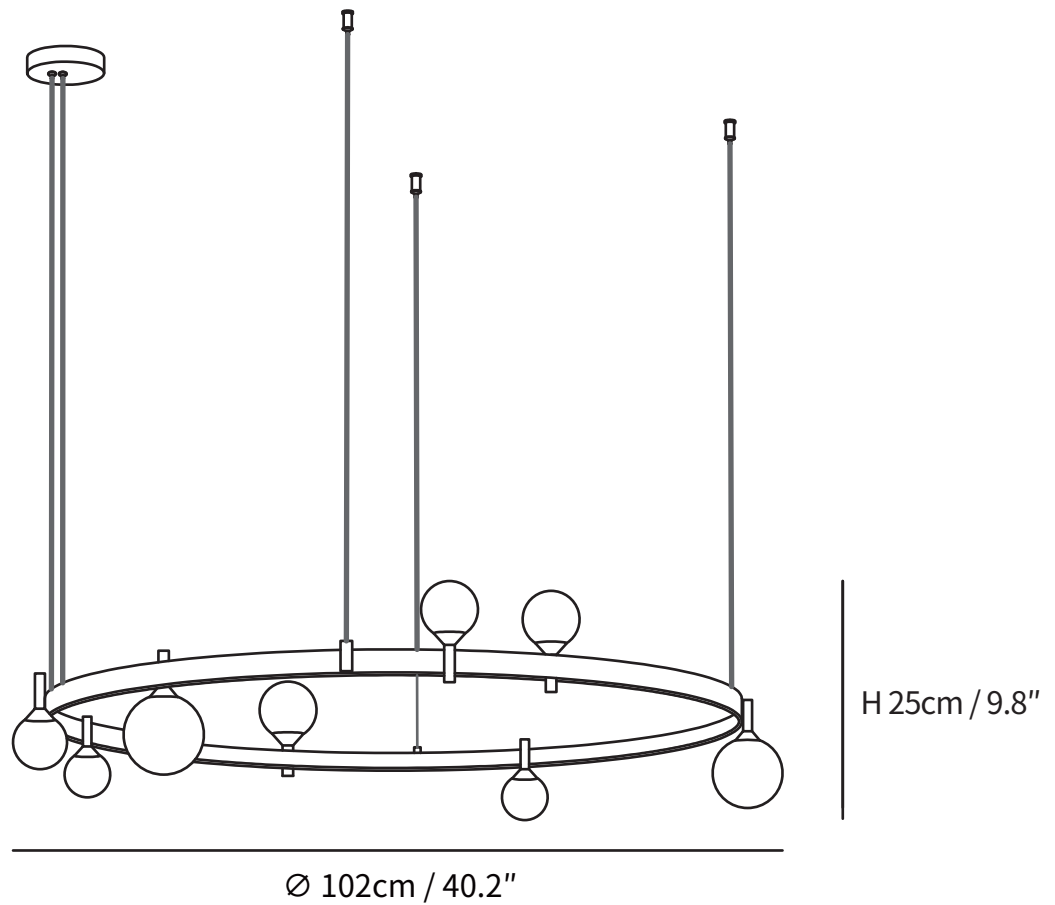

SPECIFICATION SHEET

SPECIFICATION DETAILS

*For custom options, consult factory for details

	D32.3" x H 9.8"
Light source	G4
Wattage	5W
Voltage	AC 110-240V
Color Temperature	Based on the purchase of light bulbs
CRI(Ra)	80CRI
Mounting	Ceiling
Driver Required	NO
Optional Color Temps	Buy bulbs as needed
LED Rated Life	Based on bulb life (we do not supply bulbs)
Dimming	Dimming is not supported
Finishes	Black
Glass Details	White
Material	Metal and Glass, Aluminum
Wire Length	59"
Wire Type	Black Coaxial Wire

SPECIFICATION SHEET

SPECIFICATION DETAILS

*For custom options, consult factory for details

	D40.2" x H 9.8"
Light source	G4
Wattage	5W
Voltage	AC 110-240V
Color Temperature	Based on the purchase of light bulbs
CRI(Ra)	80CRI
Mounting	Ceiling
Driver Required	NO
Optional Color Temps	Buy bulbs as needed
LED Rated Life	Based on bulb life (we do not supply bulbs)
Dimming	Dimming is not supported
Finishes	Black
Glass Details	White
Material	Metal and Glass, Aluminum
Wire Length	59"
Wire Type	Black Coaxial Wire