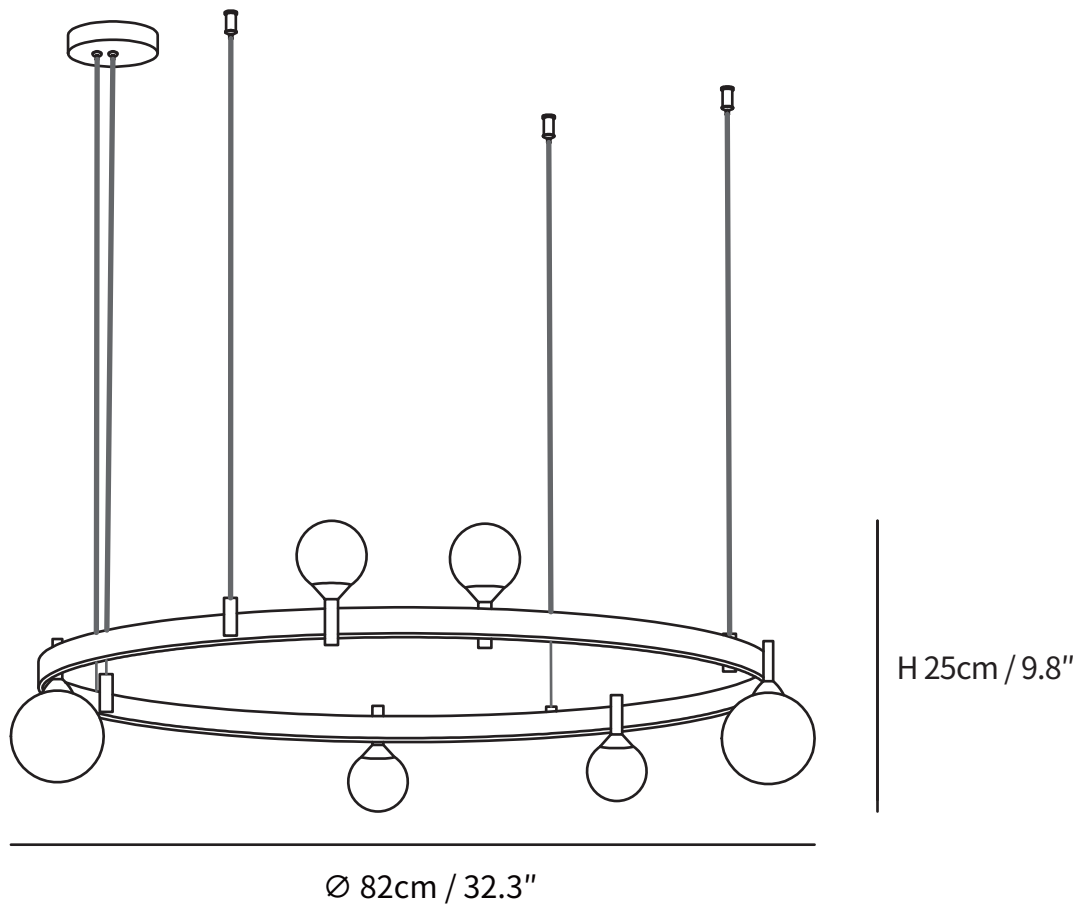

SPECIFICATION SHEET

SPECIFICATION DETAILS

*For custom options, consult factory for details

	D32.3" x H 9.8"
Light source	G4
Wattage	5W
Voltage	AC 110-240V
Color Temperature	Based on the purchase of light bulbs
CRI(Ra)	80CRI
Mounting	Ceiling
Driver Required	NO
Optional Color Temps	Buy bulbs as needed
LED Rated Life	Based on bulb life (we do not supply bulbs)
Dimming	Dimming is not supported
Finishes	Black
Glass Details	White
Material	Metal and Glass, Aluminum
Wire Length	59"
Wire Type	Black Coaxial Wire

SPECIFICATION SHEET

SPECIFICATION DETAILS

*For custom options, consult factory for details

	D40.2" x H 9.8"
Light source	G4
Wattage	5W
Voltage	AC 110-240V
Color Temperature	Based on the purchase of light bulbs
CRI(Ra)	80CRI
Mounting	Ceiling
Driver Required	NO
Optional Color Temps	Buy bulbs as needed
LED Rated Life	Based on bulb life (we do not supply bulbs)
Dimming	Dimming is not supported
Finishes	Black
Glass Details	White
Material	Metal and Glass, Aluminum
Wire Length	59"
Wire Type	Black Coaxial Wire