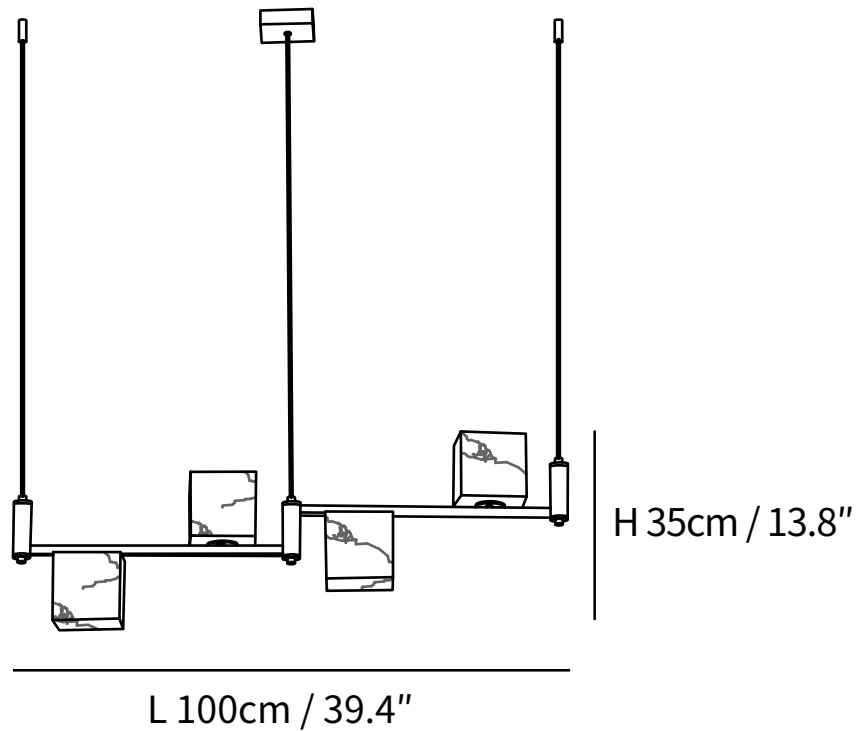

SPECIFICATION SHEET

SPECIFICATION DETAILS

*For custom options, consult factory for details

Fixture Dimensions	L 39.4" x W 4.7" x H 13.8"
Light source	G9
Wattage	5W
Voltage	AC 110-240V
Color Temperature	Based on the purchase of light bulbs
CRI(Ra)	80CRI
Mounting	Ceiling
Driver Required	NO
Optional Color Temps	Buy bulbs as needed
LED Rated Life	Based on bulb life (we do not supply bulbs)
Dimming	Dimming is not supported
Finishes	Alabaster, Brass
Glass Details	White. tttt
Material	Alabaster, Brass
Wire Length	59"
Wire Type	Black Coaxial Wire

SPECIFICATION SHEET

SPECIFICATION DETAILS

*For custom options, consult factory for details

Fixture Dimensions	L 39.4" x W 6.7" x H 6.7"
Light source	G9
Wattage	5W
Voltage	AC 110-240V
Color Temperature	Based on the purchase of light bulbs
CRI(Ra)	80CRI
Mounting	Ceiling
Driver Required	NO
Optional Color Temps	Buy bulbs as needed
LED Rated Life	Based on bulb life (we do not supply bulbs)
Dimming	Dimming is not supported
Finishes	Alabaster, Brass
Glass Details	White. tttt
Material	Alabaster, Brass
Wire Length	59"
Wire Type	Black Coaxial Wire

SPECIFICATION SHEET

SPECIFICATION DETAILS

*For custom options, consult factory for details

Fixture Dimensions	L 31.5" x W 31.5" x H 17.7"
Light source	G9
Wattage	5W
Voltage	AC 110-240V
Color Temperature	Based on the purchase of light bulbs
CRI(Ra)	80CRI
Mounting	Ceiling
Driver Required	NO
Optional Color Temps	Buy bulbs as needed
LED Rated Life	Based on bulb life (we do not supply bulbs)
Dimming	Dimming is not supported
Finishes	Alabaster, Brass
Glass Details	White. tttt
Material	Alabaster, Brass
Wire Length	59"
Wire Type	Black Coaxial Wire