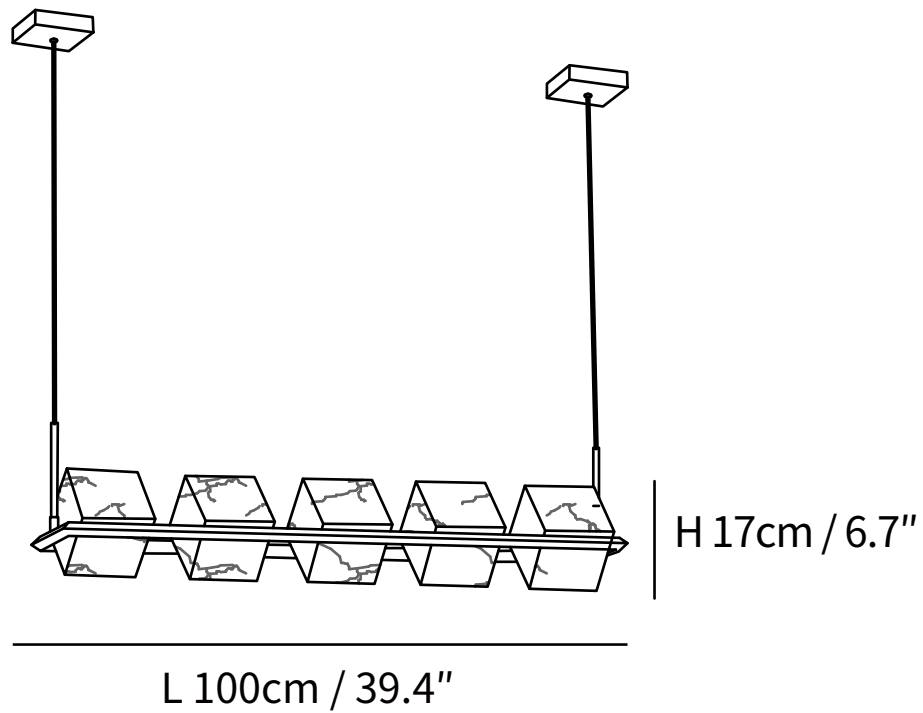

SPECIFICATION SHEET

SPECIFICATION DETAILS

*For custom options, consult factory for details

Fixture Dimensions	L 39.4" x W 4.7" x H 13.8"
Light source	G9
Wattage	5W
Voltage	AC 110-240V
Color Temperature	Based on the purchase of light bulbs
CRI(Ra)	80CRI
Mounting	Ceiling
Driver Required	NO
Optional Color Temps	Buy bulbs as needed
LED Rated Life	Based on bulb life (we do not supply bulbs)
Dimming	Dimming is not supported
Finishes	Alabaster, Brass
Glass Details	White. tttt
Material	Alabaster, Brass
Wire Length	59"
Wire Type	Black Coaxial Wire

SPECIFICATION SHEET

SPECIFICATION DETAILS

*For custom options, consult factory for details

Fixture Dimensions	L 39.4" x W 6.7" x H 6.7"
Light source	G9
Wattage	5W
Voltage	AC 110-240V
Color Temperature	Based on the purchase of light bulbs
CRI(Ra)	80CRI
Mounting	Ceiling
Driver Required	NO
Optional Color Temps	Buy bulbs as needed
LED Rated Life	Based on bulb life (we do not supply bulbs)
Dimming	Dimming is not supported
Finishes	Alabaster, Brass
Glass Details	White. tttt
Material	Alabaster, Brass
Wire Length	59"
Wire Type	Black Coaxial Wire

SPECIFICATION SHEET

SPECIFICATION DETAILS

*For custom options, consult factory for details

Fixture Dimensions	L 31.5" x W 31.5" x H 17.7"
Light source	G9
Wattage	5W
Voltage	AC 110-240V
Color Temperature	Based on the purchase of light bulbs
CRI(Ra)	80CRI
Mounting	Ceiling
Driver Required	NO
Optional Color Temps	Buy bulbs as needed
LED Rated Life	Based on bulb life (we do not supply bulbs)
Dimming	Dimming is not supported
Finishes	Alabaster, Brass
Glass Details	White. tttt
Material	Alabaster, Brass
Wire Length	59"
Wire Type	Black Coaxial Wire