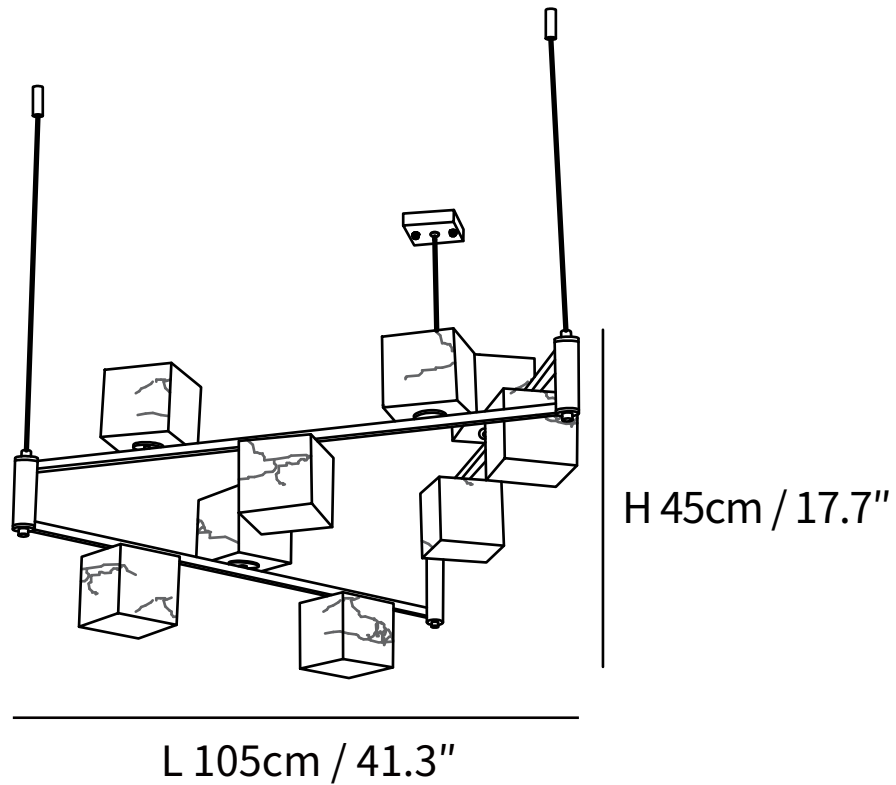

SPECIFICATION SHEET

SPECIFICATION DETAILS

*For custom options, consult factory for details

Fixture Dimensions	L 31.5" x W 31.5" x H 17.7"
Light source	G9
Wattage	5W
Voltage	AC 110-240V
Color Temperature	Based on the purchase of light bulbs
CRI(Ra)	80CRI
Mounting	Ceiling
Driver Required	NO
Optional Color Temps	Buy bulbs as needed
LED Rated Life	Based on bulb life (we do not supply bulbs)
Dimming	Dimming is not supported
Finishes	Alabaster, Brass
Glass Details	White. tttt
Material	Alabaster, Brass
Wire Length	59"
Wire Type	Black Coaxial Wire

SPECIFICATION SHEET

SPECIFICATION DETAILS

*For custom options, consult factory for details

Fixture Dimensions	L 36.6" x W 36.6" x H 17.7"
Light source	G9
Wattage	5W
Voltage	AC 110-240V
Color Temperature	Based on the purchase of light bulbs
CRI(Ra)	80CRI
Mounting	Ceiling
Driver Required	NO
Optional Color Temps	Buy bulbs as needed
LED Rated Life	Based on bulb life (we do not supply bulbs)
Dimming	Dimming is not supported
Finishes	Alabaster, Brass
Glass Details	White. tttt
Material	Alabaster, Brass
Wire Length	59"
Wire Type	Black Coaxial Wire

SPECIFICATION SHEET

SPECIFICATION DETAILS

*For custom options, consult factory for details

Fixture Dimensions	L 41.3" x W 41.3" x H 17.7"
Light source	G9
Wattage	5W
Voltage	AC 110-240V
Color Temperature	Based on the purchase of light bulbs
CRI(Ra)	80CRI
Mounting	Ceiling
Driver Required	NO
Optional Color Temps	Buy bulbs as needed
LED Rated Life	Based on bulb life (we do not supply bulbs)
Dimming	Dimming is not supported
Finishes	Alabaster, Brass
Glass Details	White. tttt
Material	Alabaster, Brass
Wire Length	59"
Wire Type	Black Coaxial Wire