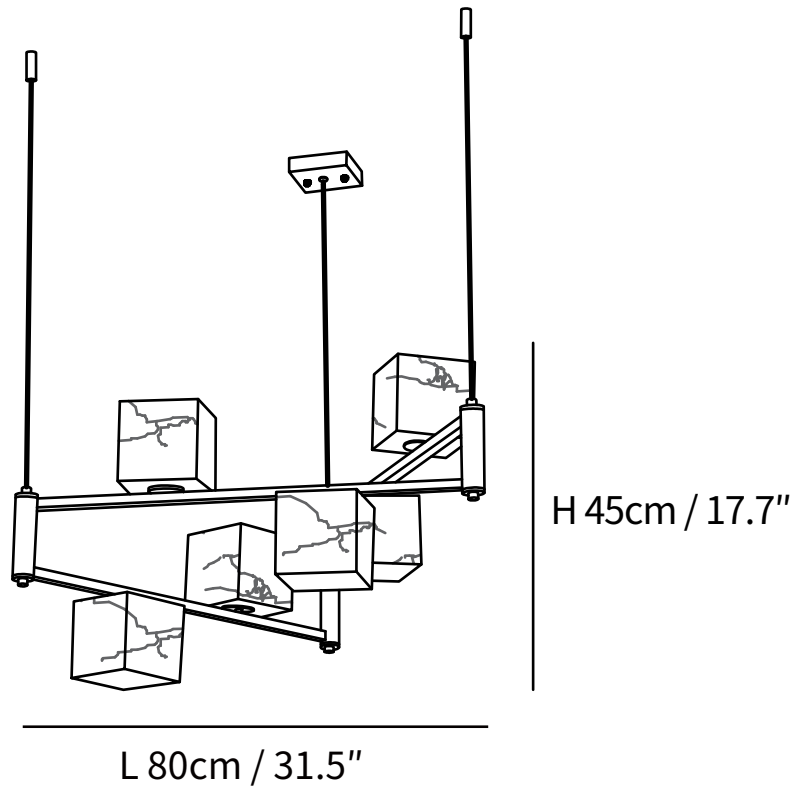

SPECIFICATION SHEET

SPECIFICATION DETAILS

*For custom options, consult factory for details

Fixture Dimensions	L 39.4" x W 4.7" x H 13.8"
Light source	G9
Wattage	5W
Voltage	AC 110-240V
Color Temperature	Based on the purchase of light bulbs
CRI(Ra)	80CRI
Mounting	Ceiling
Driver Required	NO
Optional Color Temps	Buy bulbs as needed
LED Rated Life	Based on bulb life (we do not supply bulbs)
Dimming	Dimming is not supported
Finishes	Alabaster, Brass
Glass Details	White. tttt
Material	Alabaster, Brass
Wire Length	59"
Wire Type	Black Coaxial Wire

SPECIFICATION SHEET

SPECIFICATION DETAILS

*For custom options, consult factory for details

Fixture Dimensions	L 39.4" x W 6.7" x H 6.7"
Light source	G9
Wattage	5W
Voltage	AC 110-240V
Color Temperature	Based on the purchase of light bulbs
CRI(Ra)	80CRI
Mounting	Ceiling
Driver Required	NO
Optional Color Temps	Buy bulbs as needed
LED Rated Life	Based on bulb life (we do not supply bulbs)
Dimming	Dimming is not supported
Finishes	Alabaster, Brass
Glass Details	White. tttt
Material	Alabaster, Brass
Wire Length	59"
Wire Type	Black Coaxial Wire

SPECIFICATION SHEET

SPECIFICATION DETAILS

*For custom options, consult factory for details

Fixture Dimensions	L 31.5" x W 31.5" x H 17.7"
Light source	G9
Wattage	5W
Voltage	AC 110-240V
Color Temperature	Based on the purchase of light bulbs
CRI(Ra)	80CRI
Mounting	Ceiling
Driver Required	NO
Optional Color Temps	Buy bulbs as needed
LED Rated Life	Based on bulb life (we do not supply bulbs)
Dimming	Dimming is not supported
Finishes	Alabaster, Brass
Glass Details	White. tttt
Material	Alabaster, Brass
Wire Length	59"
Wire Type	Black Coaxial Wire