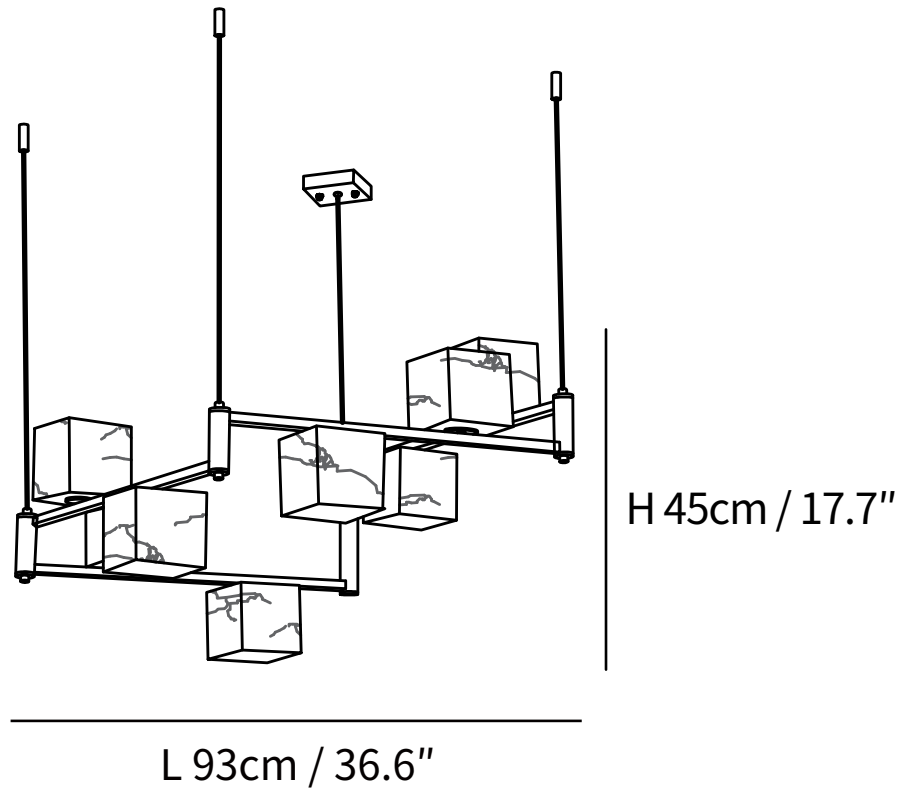

SPECIFICATION SHEET

SPECIFICATION DETAILS

*For custom options, consult factory for details

Fixture Dimensions	L 39.4" x W 6.7" x H 6.7"
Light source	G9
Wattage	5W
Voltage	AC 110-240V
Color Temperature	Based on the purchase of light bulbs
CRI(Ra)	80CRI
Mounting	Ceiling
Driver Required	NO
Optional Color Temps	Buy bulbs as needed
LED Rated Life	Based on bulb life (we do not supply bulbs)
Dimming	Dimming is not supported
Finishes	Alabaster, Brass
Glass Details	White. tttt
Material	Alabaster, Brass
Wire Length	59"
Wire Type	Black Coaxial Wire

SPECIFICATION SHEET

SPECIFICATION DETAILS

*For custom options, consult factory for details

Fixture Dimensions	L 31.5" x W 31.5" x H 17.7"
Light source	G9
Wattage	5W
Voltage	AC 110-240V
Color Temperature	Based on the purchase of light bulbs
CRI(Ra)	80CRI
Mounting	Ceiling
Driver Required	NO
Optional Color Temps	Buy bulbs as needed
LED Rated Life	Based on bulb life (we do not supply bulbs)
Dimming	Dimming is not supported
Finishes	Alabaster, Brass
Glass Details	White. tttt
Material	Alabaster, Brass
Wire Length	59"
Wire Type	Black Coaxial Wire

SPECIFICATION SHEET

SPECIFICATION DETAILS

*For custom options, consult factory for details

Fixture Dimensions	L 36.6" x W 36.6" x H 17.7"
Light source	G9
Wattage	5W
Voltage	AC 110-240V
Color Temperature	Based on the purchase of light bulbs
CRI(Ra)	80CRI
Mounting	Ceiling
Driver Required	NO
Optional Color Temps	Buy bulbs as needed
LED Rated Life	Based on bulb life (we do not supply bulbs)
Dimming	Dimming is not supported
Finishes	Alabaster, Brass
Glass Details	White. tttt
Material	Alabaster, Brass
Wire Length	59"
Wire Type	Black Coaxial Wire