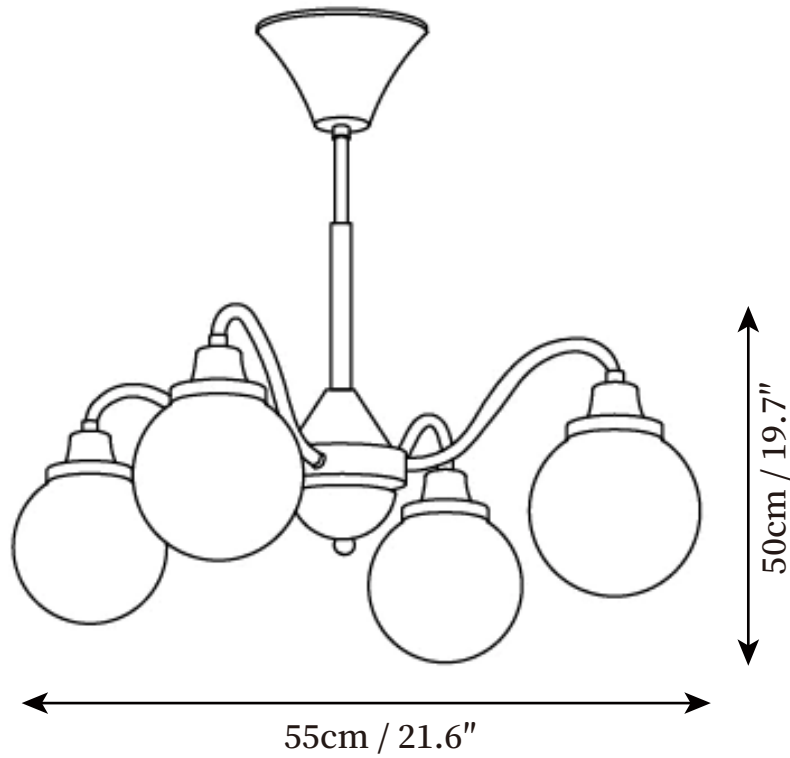

SPECIFICATION SHEET

SPECIFICATION DETAILS

*For custom options, consult factory for details

Fixture Dimensions	D 21.6" x H 19.7"
Light source	G9. (bulb not included)
Wattage	~ 5W incandescent bulb or LED equivalent.
Voltage	AC 110-240V
Mounting	Hardwired.
Dimming	Compatible with dimmable bulbs (bulb not included)
Control method	Compatible with common wall switches(not included)
Finishes	Gold, Chrome.
Shade Details	White.
Material	Metal, Walnut, Glass.
Rod Length	Suspension rod length 20cm+30cm / 7.9"+11.8", and can be spliced as needed.

SPECIFICATION SHEET

SPECIFICATION DETAILS

*For custom options, consult factory for details

Fixture Dimensions	D 27.6" x H 19.7"
Light source	G9. (bulb not included)
Wattage	~ 5W incandescent bulb or LED equivalent.
Voltage	AC 110-240V
Mounting	Hardwired.
Dimming	Compatible with dimmable bulbs (bulb not included)
Control method	Compatible with common wall switches (not included)
Finishes	Gold, Chrome.
Shade Details	White.
Material	Metal, Walnut, Glass.
Rod Length	Suspension rod length 20cm+30cm / 7.9"+11.8", and can be spliced as needed.

SPECIFICATION SHEET

SPECIFICATION DETAILS

*For custom options, consult factory for details

Fixture Dimensions	D 35.4" x H 19.7"
Light source	G9. (bulb not included)
Wattage	~ 5W incandescent bulb or LED equivalent.
Voltage	AC 110-240V
Mounting	Hardwired.
Dimming	Compatible with dimmable bulbs (bulb not included)
Control method	Compatible with common wall switches (not included)
Finishes	Gold, Chrome.
Shade Details	White.
Material	Metal, Walnut, Glass.
Rod Length	Suspension rod length 20cm+30cm / 7.9"+11.8", and can be spliced as needed.