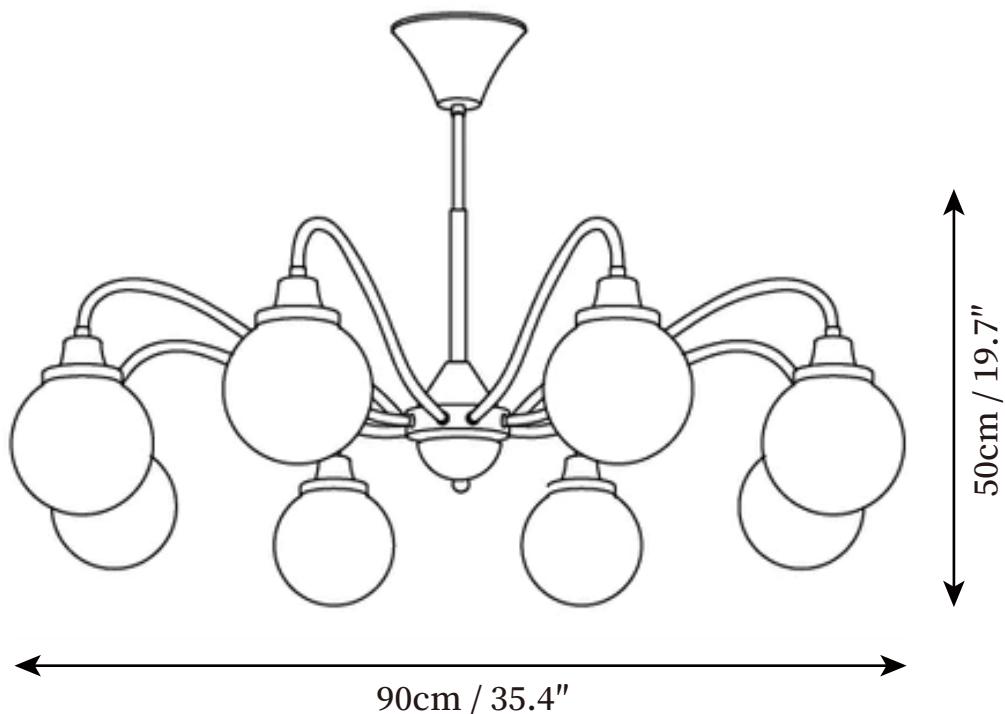

SPECIFICATION SHEET

SPECIFICATION DETAILS

*For custom options, consult factory for details

Fixture Dimensions	D 21.6" x H 19.7"
Light source	G9. (bulb not included)
Wattage	~ 5W incandescent bulb or LED equivalent.
Voltage	AC 110-240V
Mounting	Hardwired.
Dimming	Compatible with dimmable bulbs (bulb not included)
Control method	Compatible with common wall switches(not included)
Finishes	Gold, Chrome.
Shade Details	White.
Material	Metal, Walnut, Glass.
Rod Length	Suspension rod length 20cm+30cm / 7.9"+11.8", and can be spliced as needed.

SPECIFICATION SHEET

SPECIFICATION DETAILS

*For custom options, consult factory for details

Fixture Dimensions	D 27.6" x H 19.7"
Light source	G9. (bulb not included)
Wattage	~ 5W incandescent bulb or LED equivalent.
Voltage	AC 110-240V
Mounting	Hardwired.
Dimming	Compatible with dimmable bulbs (bulb not included)
Control method	Compatible with common wall switches (not included)
Finishes	Gold, Chrome.
Shade Details	White.
Material	Metal, Walnut, Glass.
Rod Length	Suspension rod length 20cm+30cm / 7.9"+11.8", and can be spliced as needed.

SPECIFICATION SHEET

SPECIFICATION DETAILS

*For custom options, consult factory for details

Fixture Dimensions	D 35.4" x H 19.7"
Light source	G9. (bulb not included)
Wattage	~ 5W incandescent bulb or LED equivalent.
Voltage	AC 110-240V
Mounting	Hardwired.
Dimming	Compatible with dimmable bulbs (bulb not included)
Control method	Compatible with common wall switches (not included)
Finishes	Gold, Chrome.
Shade Details	White.
Material	Metal, Walnut, Glass.
Rod Length	Suspension rod length 20cm+30cm / 7.9"+11.8", and can be spliced as needed.