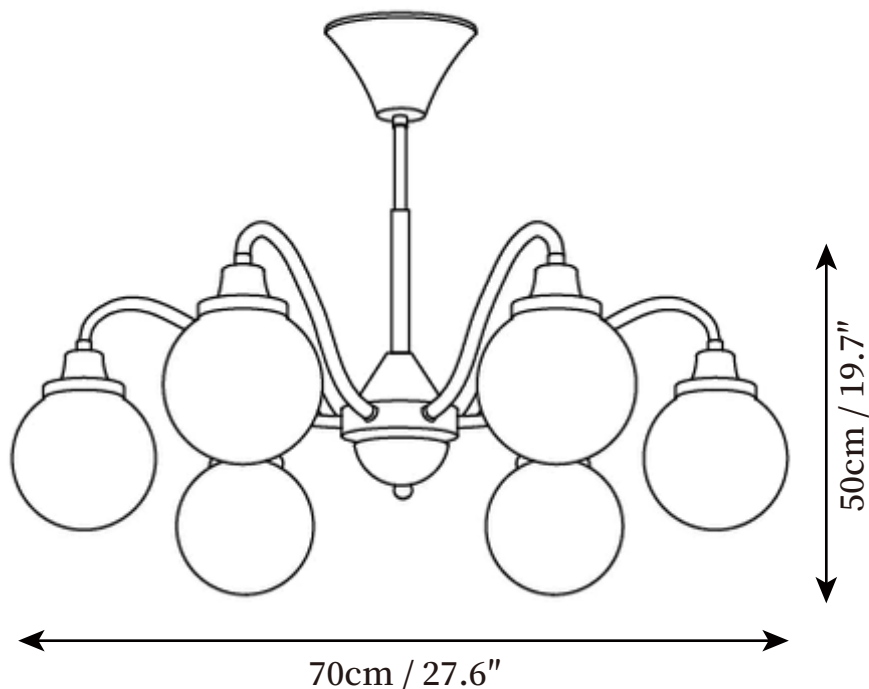

SPECIFICATION SHEET

SPECIFICATION DETAILS

*For custom options, consult factory for details

Fixture Dimensions	D 21.6" x H 19.7"
Light source	G9. (bulb not included)
Wattage	~ 5W incandescent bulb or LED equivalent.
Voltage	AC 110-240V
Mounting	Hardwired.
Dimming	Compatible with dimmable bulbs (bulb not included)
Control method	Compatible with common wall switches(not included)
Finishes	Gold, Chrome.
Shade Details	White.
Material	Metal, Walnut, Glass.
Rod Length	Suspension rod length 20cm+30cm / 7.9"+11.8", and can be spliced as needed.

SPECIFICATION SHEET

SPECIFICATION DETAILS

*For custom options, consult factory for details

Fixture Dimensions	D 27.6" x H 19.7"
Light source	G9. (bulb not included)
Wattage	~ 5W incandescent bulb or LED equivalent.
Voltage	AC 110-240V
Mounting	Hardwired.
Dimming	Compatible with dimmable bulbs (bulb not included)
Control method	Compatible with common wall switches (not included)
Finishes	Gold, Chrome.
Shade Details	White.
Material	Metal, Walnut, Glass.
Rod Length	Suspension rod length 20cm+30cm / 7.9"+11.8", and can be spliced as needed.

SPECIFICATION SHEET

SPECIFICATION DETAILS

*For custom options, consult factory for details

Fixture Dimensions	D 35.4" x H 19.7"
Light source	G9. (bulb not included)
Wattage	~ 5W incandescent bulb or LED equivalent.
Voltage	AC 110-240V
Mounting	Hardwired.
Dimming	Compatible with dimmable bulbs (bulb not included)
Control method	Compatible with common wall switches (not included)
Finishes	Gold, Chrome.
Shade Details	White.
Material	Metal, Walnut, Glass.
Rod Length	Suspension rod length 20cm+30cm / 7.9"+11.8", and can be spliced as needed.