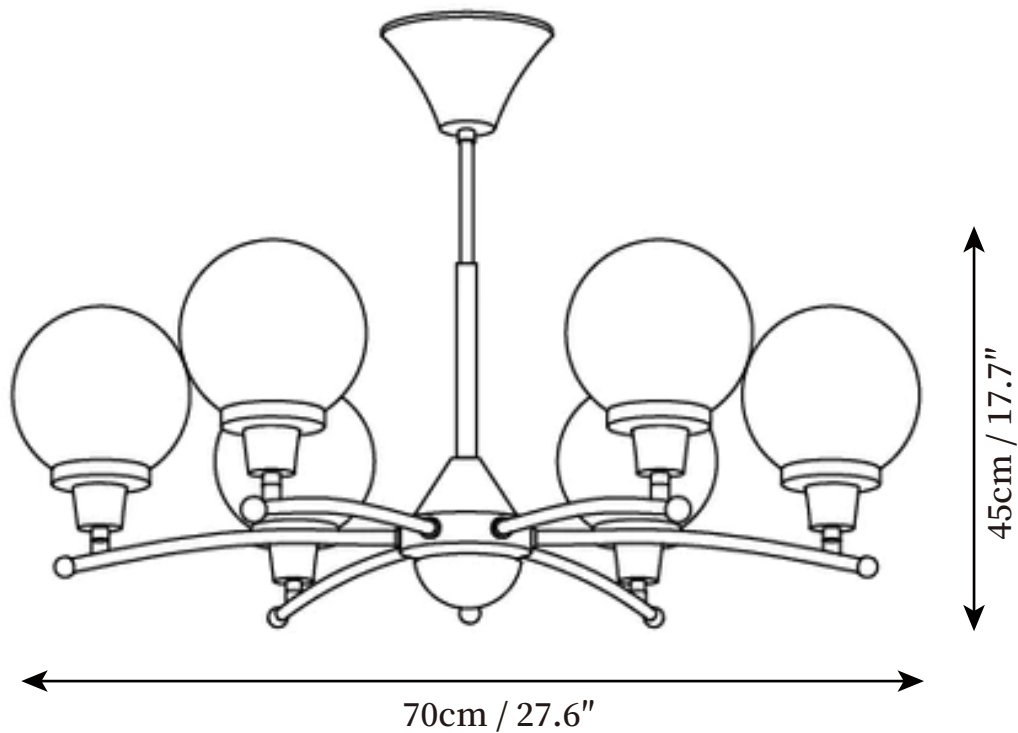

## SPECIFICATION DETAILS

\*For custom options, consult factory for details

<b>Fixture Dimensions</b>	D 21.6" x H 17.7"
<b>Light source</b>	G9. (bulb not included)
<b>Wattage</b>	~ 5W incandescent bulb or LED equivalent.
<b>Voltage</b>	AC 110-240V
<b>Mounting</b>	Hardwired.
<b>Dimming</b>	Compatible with dimmable bulbs (bulb not included)
<b>Control method</b>	Compatible with common wall switches(not included)
<b>Finishes</b>	Gold, Chrome.
<b>Shade Details</b>	White.
<b>Material</b>	Metal, Walnut, Glass.
<b>Rod Length</b>	Suspension rod length 20cm+30cm / 7.9"+11.8", and can be spliced as needed.

## SPECIFICATION DETAILS

\*For custom options, consult factory for details

<b>Fixture Dimensions</b>	D 27.6" x H 17.7"
<b>Light source</b>	G9. (bulb not included)
<b>Wattage</b>	~ 5W incandescent bulb or LED equivalent.
<b>Voltage</b>	AC 110-240V
<b>Mounting</b>	Hardwired.
<b>Dimming</b>	Compatible with dimmable bulbs (bulb not included)
<b>Control method</b>	Compatible with common wall switches (not included)
<b>Finishes</b>	Gold, Chrome.
<b>Shade Details</b>	White.
<b>Material</b>	Metal, Walnut, Glass.
<b>Rod Length</b>	Suspension rod length 20cm+30cm / 7.9"+11.8", and can be spliced as needed.

## SPECIFICATION DETAILS

\*For custom options, consult factory for details

<b>Fixture Dimensions</b>	D 35.4" x H 17.7"
<b>Light source</b>	G9. (bulb not included)
<b>Wattage</b>	~ 5W incandescent bulb or LED equivalent.
<b>Voltage</b>	AC 110-240V
<b>Mounting</b>	Hardwired.
<b>Dimming</b>	Compatible with dimmable bulbs (bulb not included)
<b>Control method</b>	Compatible with common wall switches (not included)
<b>Finishes</b>	Gold, Chrome.
<b>Shade Details</b>	White.
<b>Material</b>	Metal, Walnut, Glass.
<b>Rod Length</b>	Suspension rod length 20cm+30cm / 7.9"+11.8", and can be spliced as needed.