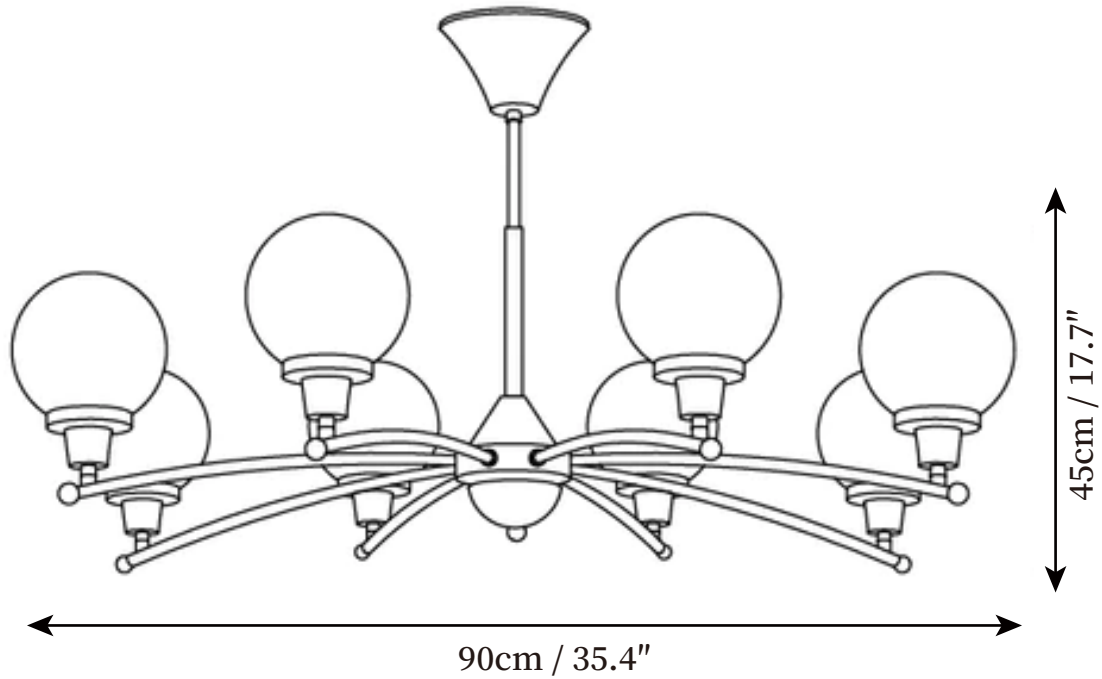

## SPECIFICATION DETAILS

\*For custom options, consult factory for details

<b>Fixture Dimensions</b>	D 21.6" x H 17.7"
<b>Light source</b>	G9. (bulb not included)
<b>Wattage</b>	~ 5W incandescent bulb or LED equivalent.
<b>Voltage</b>	AC 110-240V
<b>Mounting</b>	Hardwired.
<b>Dimming</b>	Compatible with dimmable bulbs (bulb not included)
<b>Control method</b>	Compatible with common wall switches(not included)
<b>Finishes</b>	Gold, Chrome.
<b>Shade Details</b>	White.
<b>Material</b>	Metal, Walnut, Glass.
<b>Rod Length</b>	Suspension rod length 20cm+30cm / 7.9"+11.8", and can be spliced as needed.

## SPECIFICATION DETAILS

\*For custom options, consult factory for details

<b>Fixture Dimensions</b>	D 27.6" x H 17.7"
<b>Light source</b>	G9. (bulb not included)
<b>Wattage</b>	~ 5W incandescent bulb or LED equivalent.
<b>Voltage</b>	AC 110-240V
<b>Mounting</b>	Hardwired.
<b>Dimming</b>	Compatible with dimmable bulbs (bulb not included)
<b>Control method</b>	Compatible with common wall switches (not included)
<b>Finishes</b>	Gold, Chrome.
<b>Shade Details</b>	White.
<b>Material</b>	Metal, Walnut, Glass.
<b>Rod Length</b>	Suspension rod length 20cm+30cm / 7.9"+11.8", and can be spliced as needed.

## SPECIFICATION DETAILS

\*For custom options, consult factory for details

<b>Fixture Dimensions</b>	D 35.4" x H 17.7"
<b>Light source</b>	G9. (bulb not included)
<b>Wattage</b>	~ 5W incandescent bulb or LED equivalent.
<b>Voltage</b>	AC 110-240V
<b>Mounting</b>	Hardwired.
<b>Dimming</b>	Compatible with dimmable bulbs (bulb not included)
<b>Control method</b>	Compatible with common wall switches (not included)
<b>Finishes</b>	Gold, Chrome.
<b>Shade Details</b>	White.
<b>Material</b>	Metal, Walnut, Glass.
<b>Rod Length</b>	Suspension rod length 20cm+30cm / 7.9"+11.8", and can be spliced as needed.