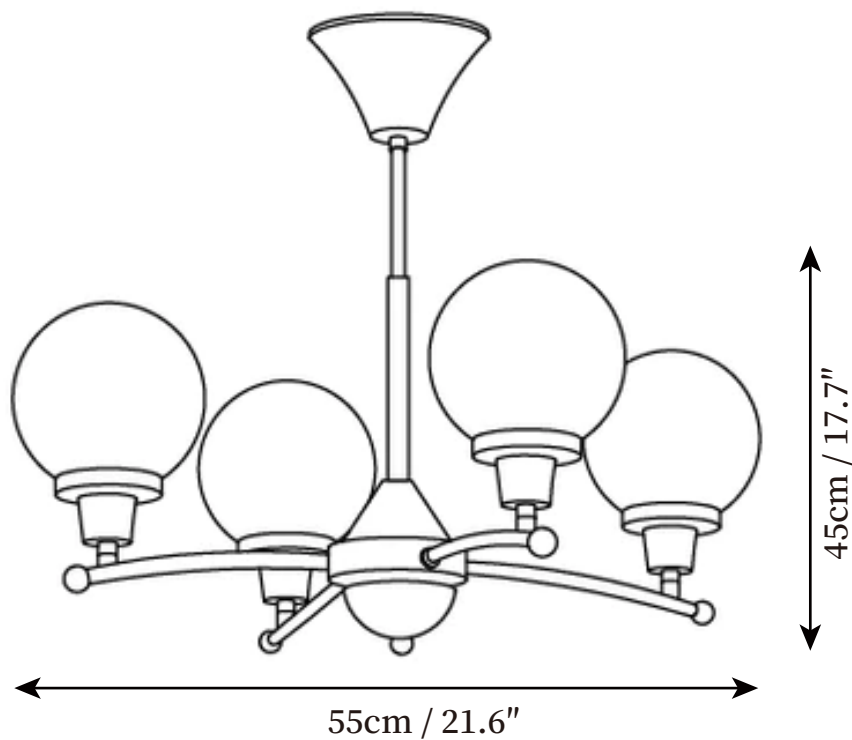

## SPECIFICATION DETAILS

\*For custom options, consult factory for details

<b>Fixture Dimensions</b>	D 21.6" x H 17.7"
<b>Light source</b>	G9. (bulb not included)
<b>Wattage</b>	~ 5W incandescent bulb or LED equivalent.
<b>Voltage</b>	AC 110-240V
<b>Mounting</b>	Hardwired.
<b>Dimming</b>	Compatible with dimmable bulbs (bulb not included)
<b>Control method</b>	Compatible with common wall switches(not included)
<b>Finishes</b>	Gold, Chrome.
<b>Shade Details</b>	White.
<b>Material</b>	Metal, Walnut, Glass.
<b>Rod Length</b>	Suspension rod length 20cm+30cm / 7.9"+11.8", and can be spliced as needed.

## SPECIFICATION DETAILS

\*For custom options, consult factory for details

<b>Fixture Dimensions</b>	D 27.6" x H 17.7"
<b>Light source</b>	G9. (bulb not included)
<b>Wattage</b>	~ 5W incandescent bulb or LED equivalent.
<b>Voltage</b>	AC 110-240V
<b>Mounting</b>	Hardwired.
<b>Dimming</b>	Compatible with dimmable bulbs (bulb not included)
<b>Control method</b>	Compatible with common wall switches (not included)
<b>Finishes</b>	Gold, Chrome.
<b>Shade Details</b>	White.
<b>Material</b>	Metal, Walnut, Glass.
<b>Rod Length</b>	Suspension rod length 20cm+30cm / 7.9"+11.8", and can be spliced as needed.

## SPECIFICATION DETAILS

\*For custom options, consult factory for details

<b>Fixture Dimensions</b>	D 35.4" x H 17.7"
<b>Light source</b>	G9. (bulb not included)
<b>Wattage</b>	~ 5W incandescent bulb or LED equivalent.
<b>Voltage</b>	AC 110-240V
<b>Mounting</b>	Hardwired.
<b>Dimming</b>	Compatible with dimmable bulbs (bulb not included)
<b>Control method</b>	Compatible with common wall switches (not included)
<b>Finishes</b>	Gold, Chrome.
<b>Shade Details</b>	White.
<b>Material</b>	Metal, Walnut, Glass.
<b>Rod Length</b>	Suspension rod length 20cm+30cm / 7.9"+11.8", and can be spliced as needed.