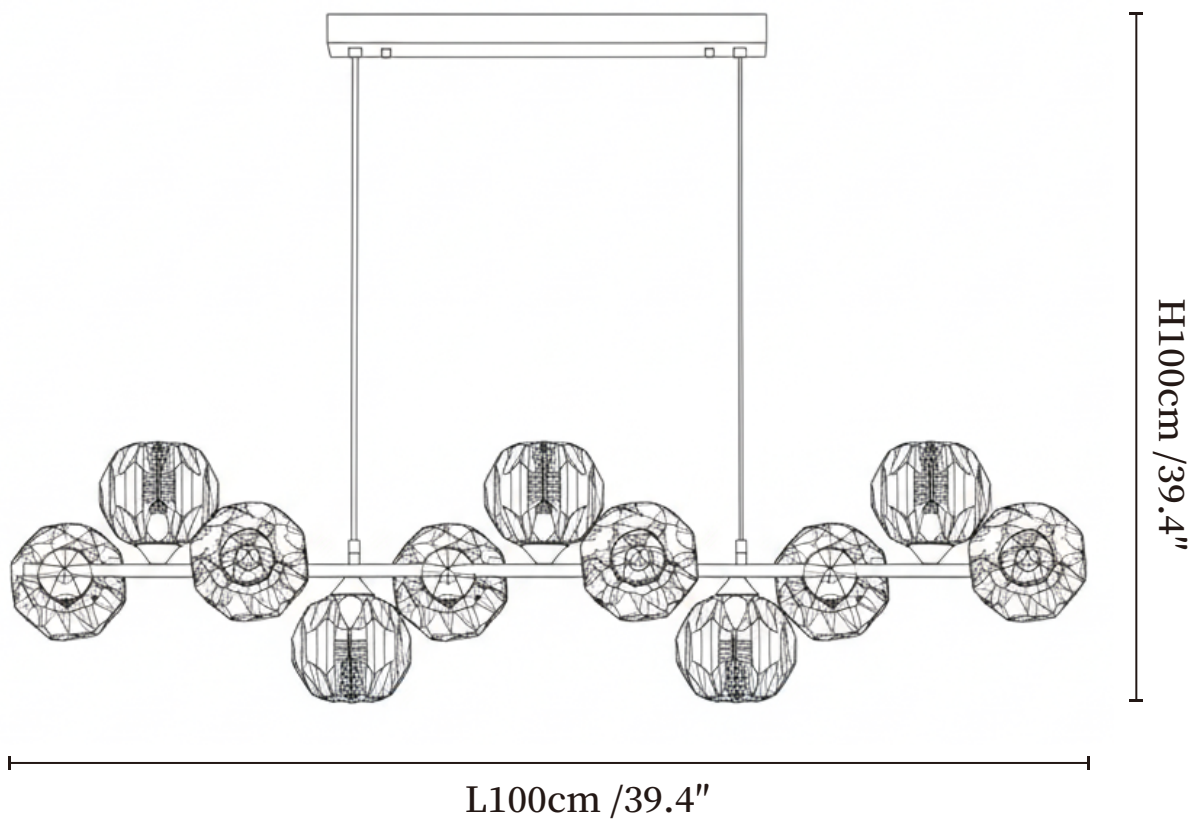

SPECIFICATION SHEET

SPECIFICATION DETAILS

*For custom options, consult factory for details

Fixture Dimensions	L 25.6" x W 7.1" x H 39.4"
Light source	G9 (bulb not included)
Wattage	MAX 5W incandescent bulb or LED equivalent.
Voltage	AC 110-240V
Mounting	Hardwired.
Dimming	Compatible with dimmable bulbs (bulb not included)
Control method	Compatible with common wall switches (not included)
Finishes	Brass.
Shade Details	Clear.
Material	Brass, Glass.
Rod Length	Suspension rod is 19.7", and can be spliced as needed.

SPECIFICATION SHEET

SPECIFICATION DETAILS

*For custom options, consult factory for details

Fixture Dimensions	L 32.7" x W 7.1" x H 39.4"
Light source	G9 (bulb not included)
Wattage	MAX 5W incandescent bulb or LED equivalent.
Voltage	AC 110-240V
Mounting	Hardwired.
Dimming	Compatible with dimmable bulbs (bulb not included)
Control method	Compatible with common wall switches (not included)
Finishes	Brass.
Shade Details	Clear.
Material	Brass, Glass.
Rod Length	Suspension rod is 19.7", and can be spliced as needed.

SPECIFICATION SHEET

SPECIFICATION DETAILS

*For custom options, consult factory for details

Fixture Dimensions	L 39.4" x W 7.1" x H 39.4"
Light source	G9 (bulb not included)
Wattage	MAX 5W incandescent bulb or LED equivalent.
Voltage	AC 110-240V
Mounting	Hardwired.
Dimming	Compatible with dimmable bulbs (bulb not included)
Control method	Compatible with common wall switches (not included)
Finishes	Brass.
Shade Details	Clear.
Material	Brass, Glass.
Rod Length	Suspension rod is 19.7", and can be spliced as needed.