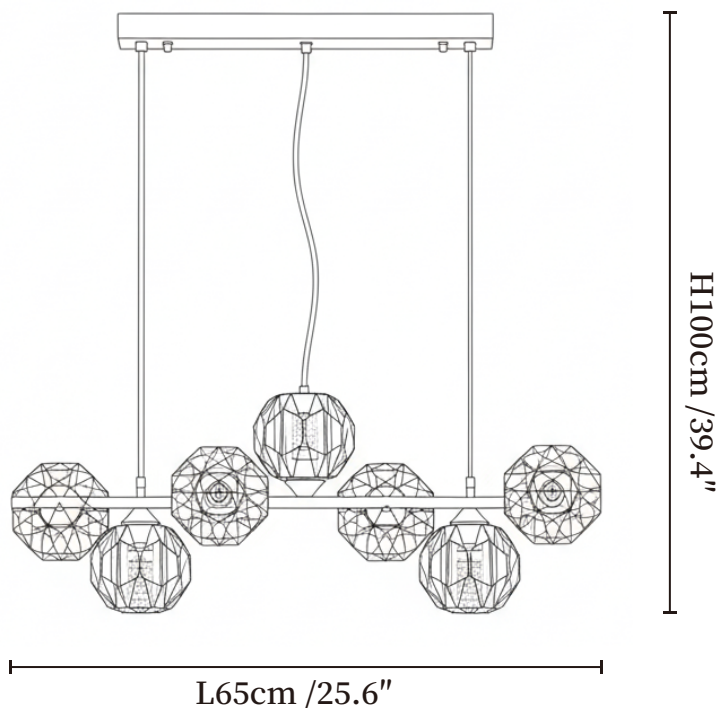

SPECIFICATION SHEET

SPECIFICATION DETAILS

*For custom options, consult factory for details

Fixture Dimensions	L 25.6" x W 7.1" x H 39.4"
Light source	G9 (bulb not included)
Wattage	MAX 5W incandescent bulb or LED equivalent.
Voltage	AC 110-240V
Mounting	Hardwired.
Dimming	Compatible with dimmable bulbs (bulb not included)
Control method	Compatible with common wall switches (not included)
Finishes	Brass.
Shade Details	Clear.
Material	Brass, Glass.
Rod Length	Suspension rod is 19.7", and can be spliced as needed.

SPECIFICATION SHEET

SPECIFICATION DETAILS

*For custom options, consult factory for details

Fixture Dimensions	L 32.7" x W 7.1" x H 39.4"
Light source	G9 (bulb not included)
Wattage	MAX 5W incandescent bulb or LED equivalent.
Voltage	AC 110-240V
Mounting	Hardwired.
Dimming	Compatible with dimmable bulbs (bulb not included)
Control method	Compatible with common wall switches (not included)
Finishes	Brass.
Shade Details	Clear.
Material	Brass, Glass.
Rod Length	Suspension rod is 19.7", and can be spliced as needed.

SPECIFICATION SHEET

SPECIFICATION DETAILS

*For custom options, consult factory for details

Fixture Dimensions	L 39.4" x W 7.1" x H 39.4"
Light source	G9 (bulb not included)
Wattage	MAX 5W incandescent bulb or LED equivalent.
Voltage	AC 110-240V
Mounting	Hardwired.
Dimming	Compatible with dimmable bulbs (bulb not included)
Control method	Compatible with common wall switches (not included)
Finishes	Brass.
Shade Details	Clear.
Material	Brass, Glass.
Rod Length	Suspension rod is 19.7", and can be spliced as needed.