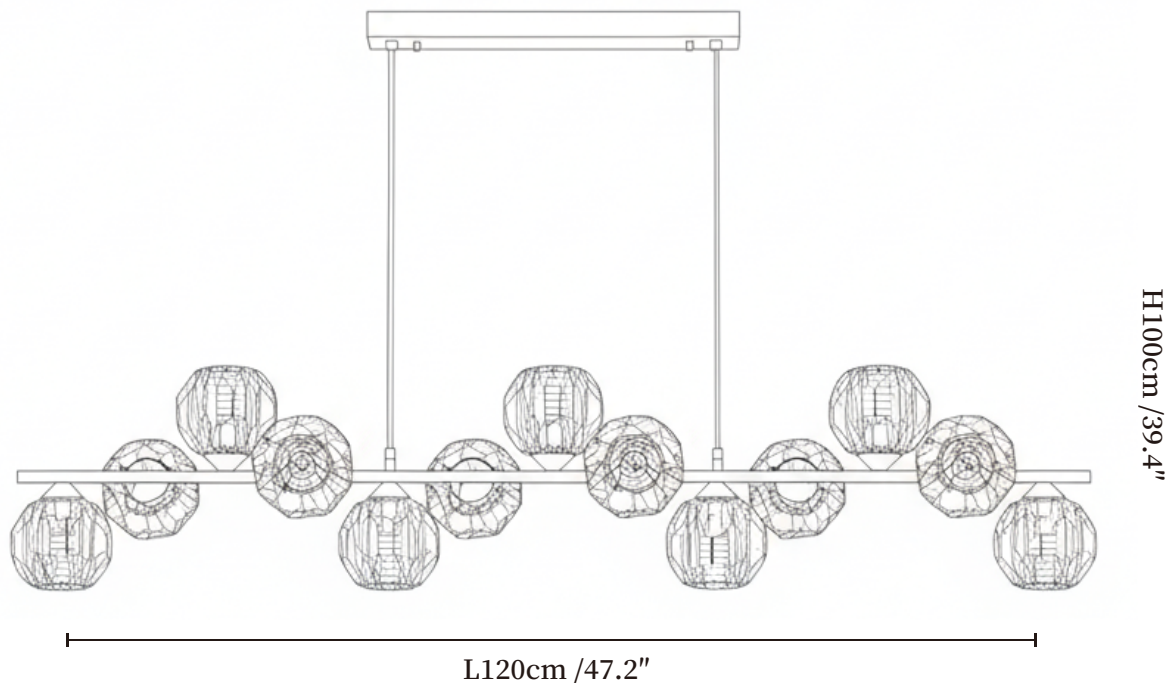

SPECIFICATION SHEET

SPECIFICATION DETAILS

*For custom options, consult factory for details

Fixture Dimensions	L 47.2" x W 7.1" x H 39.4"
Light source	G9 (bulb not included)
Wattage	MAX 5W incandescent bulb or LED equivalent.
Voltage	AC 110-240V
Mounting	Hardwired.
Dimming	Compatible with dimmable bulbs (bulb not included)
Control method	Compatible with common wall switches (not included)
Finishes	Brass.
Shade Details	Clear.
Material	Brass, Glass.
Rod Length	Suspension rod is 19.7", and can be spliced as needed.