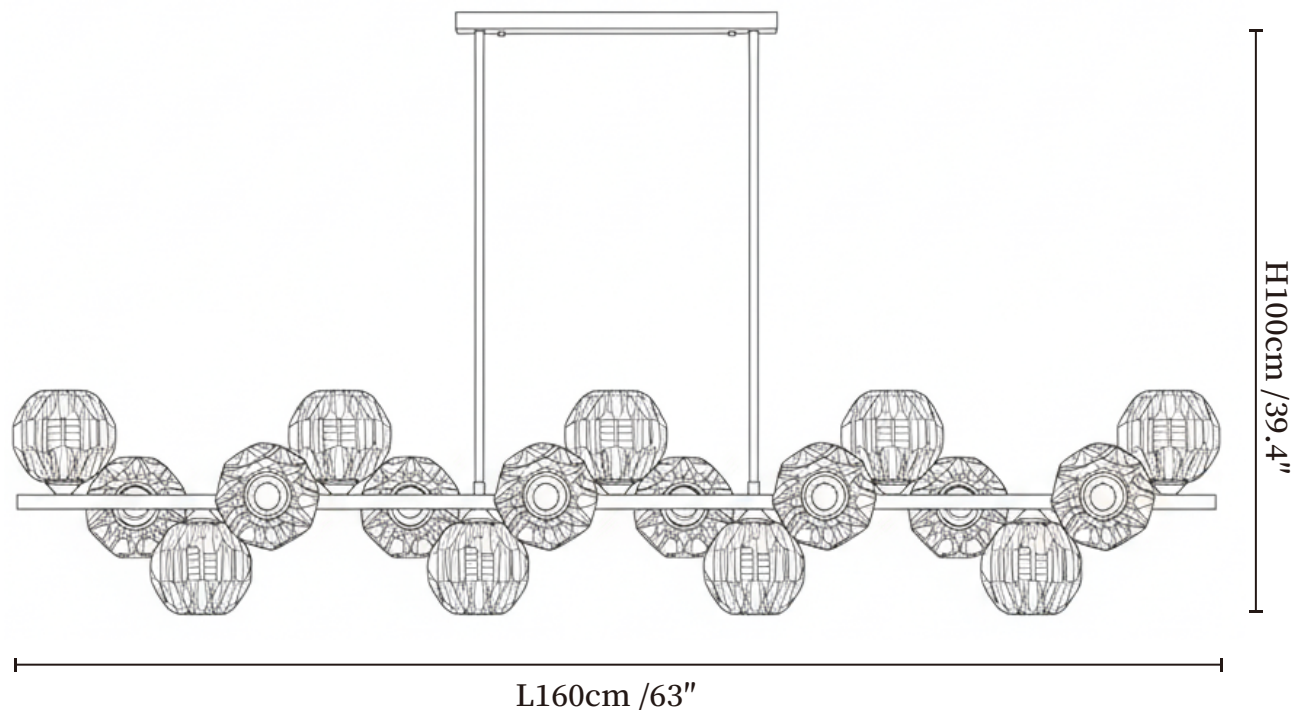

SPECIFICATION SHEET

SPECIFICATION DETAILS

*For custom options, consult factory for details

Fixture Dimensions	L 63" x W 7.1" x H 39.4"
Light source	G9 (bulb not included)
Wattage	MAX 5W incandescent bulb or LED equivalent.
Voltage	AC 110-240V
Mounting	Hardwired.
Dimming	Compatible with dimmable bulbs (bulb not included)
Control method	Compatible with common wall switches (not included)
Finishes	Brass.
Shade Details	Clear.
Material	Brass, Glass.
Rod Length	Suspension rod is 19.7", and can be spliced as needed.