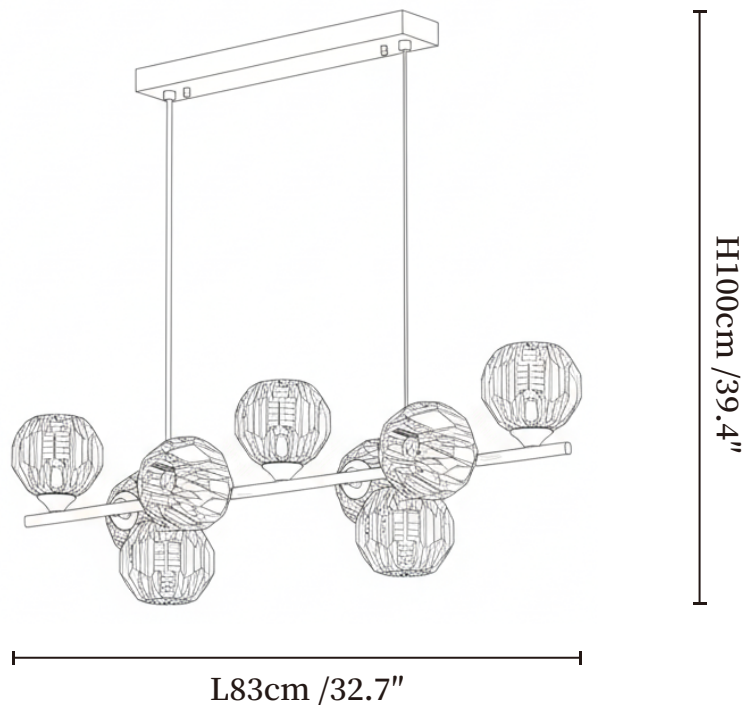

SPECIFICATION SHEET

SPECIFICATION DETAILS

*For custom options, consult factory for details

Fixture Dimensions	L 25.6" x W 7.1" x H 39.4"
Light source	G9 (bulb not included)
Wattage	MAX 5W incandescent bulb or LED equivalent.
Voltage	AC 110-240V
Mounting	Hardwired.
Dimming	Compatible with dimmable bulbs (bulb not included)
Control method	Compatible with common wall switches (not included)
Finishes	Brass.
Shade Details	Clear.
Material	Brass, Glass.
Rod Length	Suspension rod is 19.7", and can be spliced as needed.

SPECIFICATION SHEET

SPECIFICATION DETAILS

*For custom options, consult factory for details

Fixture Dimensions	L 32.7" x W 7.1" x H 39.4"
Light source	G9 (bulb not included)
Wattage	MAX 5W incandescent bulb or LED equivalent.
Voltage	AC 110-240V
Mounting	Hardwired.
Dimming	Compatible with dimmable bulbs (bulb not included)
Control method	Compatible with common wall switches (not included)
Finishes	Brass.
Shade Details	Clear.
Material	Brass, Glass.
Rod Length	Suspension rod is 19.7", and can be spliced as needed.

SPECIFICATION SHEET

SPECIFICATION DETAILS

*For custom options, consult factory for details

Fixture Dimensions	L 39.4" x W 7.1" x H 39.4"
Light source	G9 (bulb not included)
Wattage	MAX 5W incandescent bulb or LED equivalent.
Voltage	AC 110-240V
Mounting	Hardwired.
Dimming	Compatible with dimmable bulbs (bulb not included)
Control method	Compatible with common wall switches (not included)
Finishes	Brass.
Shade Details	Clear.
Material	Brass, Glass.
Rod Length	Suspension rod is 19.7", and can be spliced as needed.