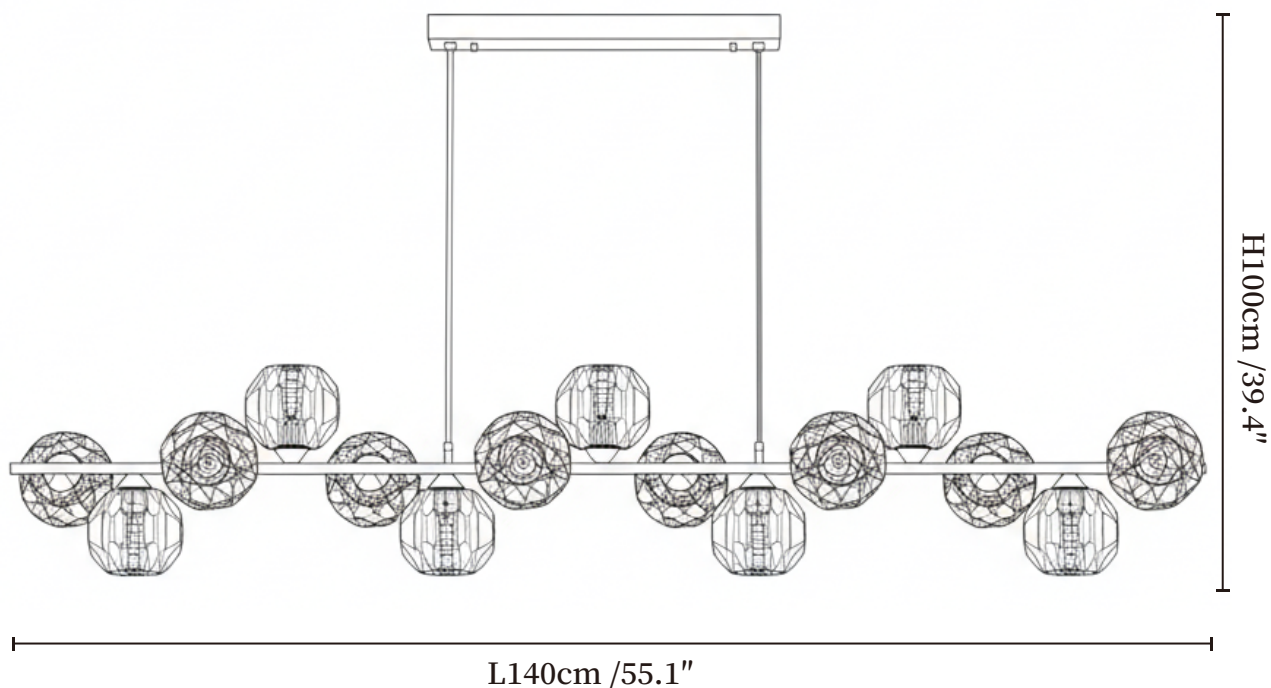

SPECIFICATION SHEET

SPECIFICATION DETAILS

*For custom options, consult factory for details

Fixture Dimensions	L 55.1" x W 7.1" x H 39.4"
Light source	G9 (bulb not included)
Wattage	MAX 5W incandescent bulb or LED equivalent.
Voltage	AC 110-240V
Mounting	Hardwired.
Dimming	Compatible with dimmable bulbs (bulb not included)
Control method	Compatible with common wall switches (not included)
Finishes	Brass.
Shade Details	Clear.
Material	Brass, Glass.
Rod Length	Suspension rod is 19.7", and can be spliced as needed.