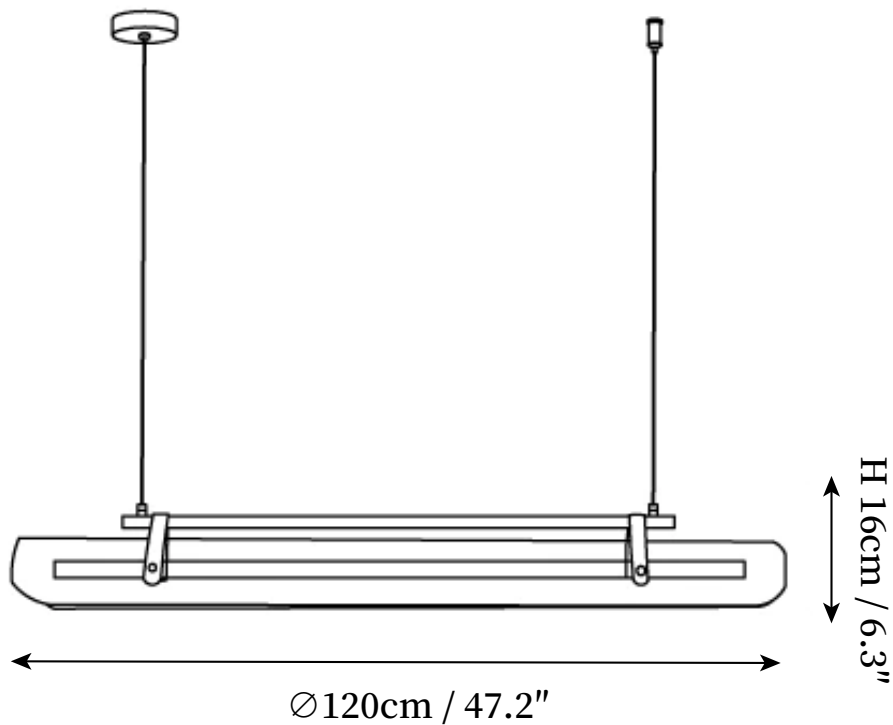

SPECIFICATION SHEET

SPECIFICATION DETAILS

*For custom options, consult factory for details

Fixture Dimensions	L 31.5" x W 3.9" x H 6.3"
Light source	Integrated LED
Wattage	~ 20W
Voltage	AC 110-240V
Dimming	Not supported
CRI(Ra)	90+ CRI
Mounting	Hardwired.
LED Rated Life	30000 hours
Color Temperature	Warm Light (3000K), Neutral Light (4000K), Cool Light (6000K)
Control method	Compatible with common wall switches(not included).
Finishes	Gold, Black.
Shadow Details	Transparent.
Material	Metal, Acrylic.
Wire Length	The standard length of the cord is 59" (150 cm), the length is adjustable.